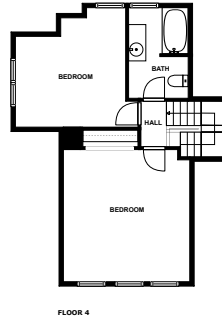

Home report

Biltmore Ave 1248
Pittsburgh

Highlights

1 Kitchen

1 Living room

5 Bedroom

3 Bath

24 Doors

Jamison's, 0.1 mi

US Steel Rooftop Heliport,
4.2 mi

Floor plan

MEASUREMENTS ARE CALCULATED BY CUBICASA TECHNOLOGY. DEEMED HIGHLY RELIABLE BUT NOT GUARANTEED.

Appendix 1: Data sheet

Storage - 1	Bath - 3	Basement - 1
Basement - Unfinished - 1	LivingRoom - 1	Dining - 1
Dining - Open - 1	Outdoor - 2	Outdoor - Porch - 1
Outdoor - Patio - 1	Entry - 1	Entry - Foyer - 1
Kitchen - 1	Bedroom - 5	Bedroom - Master - 1
Hall - 2		