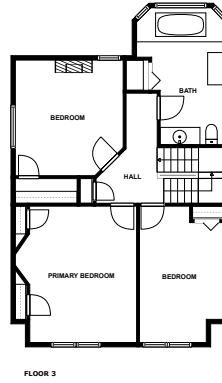

Home report

Biltmore Ave 1248
Pittsburgh

Highlights

1 Kitchen

1 Living room

5 Bedroom

3 Bath

24 Doors

Jamison's, 0.1 mi

US Steel Rooftop Heliport,
4.2 mi

Floor plan

MEASUREMENTS ARE CALCULATED BY CUBICASA TECHNOLOGY. DEEMED HIGHLY RELIABLE BUT NOT GUARANTEED.

Appendix 1: Data sheet

Storage - 1	Bath - 3	Basement - 1
Basement - Unfinished - 1	LivingRoom - 1	Dining - 1
Dining - Open - 1	Outdoor - 2	Outdoor - Porch - 1
Outdoor - Patio - 1	Entry - 1	Entry - Foyer - 1
Kitchen - 1	Bedroom - 5	Bedroom - Master - 1
Hall - 2		