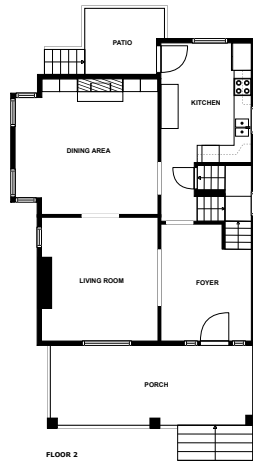

Home report

Biltmore Ave 1248
Pittsburgh

Highlights

1 Kitchen

1 Living room

5 Bedroom

3 Bath

24 Doors

Jamison's, 0.1 mi

US Steel Rooftop Heliport,
4.2 mi

Floor plan

MEASUREMENTS ARE CALCULATED BY CUBICASA TECHNOLOGY. DEEMED HIGHLY RELIABLE BUT NOT GUARANTEED.

Appendix 1: Data sheet

Storage - 1	Bath - 3	Basement - 1
Basement - Unfinished - 1	LivingRoom - 1	Dining - 1
Dining - Open - 1	Outdoor - 2	Outdoor - Porch - 1
Outdoor - Patio - 1	Entry - 1	Entry - Foyer - 1
Kitchen - 1	Bedroom - 5	Bedroom - Master - 1
Hall - 2		