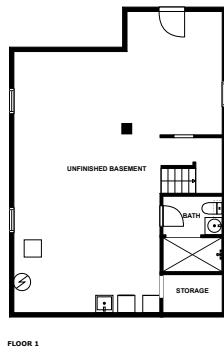

Home report

Biltmore Ave 1248
Pittsburgh

Highlights

1 Kitchen

1 Living room

5 Bedroom

3 Bath

24 Doors

Jamison's, 0.1 mi

US Steel Rooftop Heliport,
4.2 mi

Floor plan

MEASUREMENTS ARE CALCULATED BY CUBICASA TECHNOLOGY. DEEMED HIGHLY RELIABLE BUT NOT GUARANTEED.

Appendix 1: Data sheet

Storage - 1	Bath - 3	Basement - 1
Basement - Unfinished - 1	LivingRoom - 1	Dining - 1
Dining - Open - 1	Outdoor - 2	Outdoor - Porch - 1
Outdoor - Patio - 1	Entry - 1	Entry - Foyer - 1
Kitchen - 1	Bedroom - 5	Bedroom - Master - 1
Hall - 2		