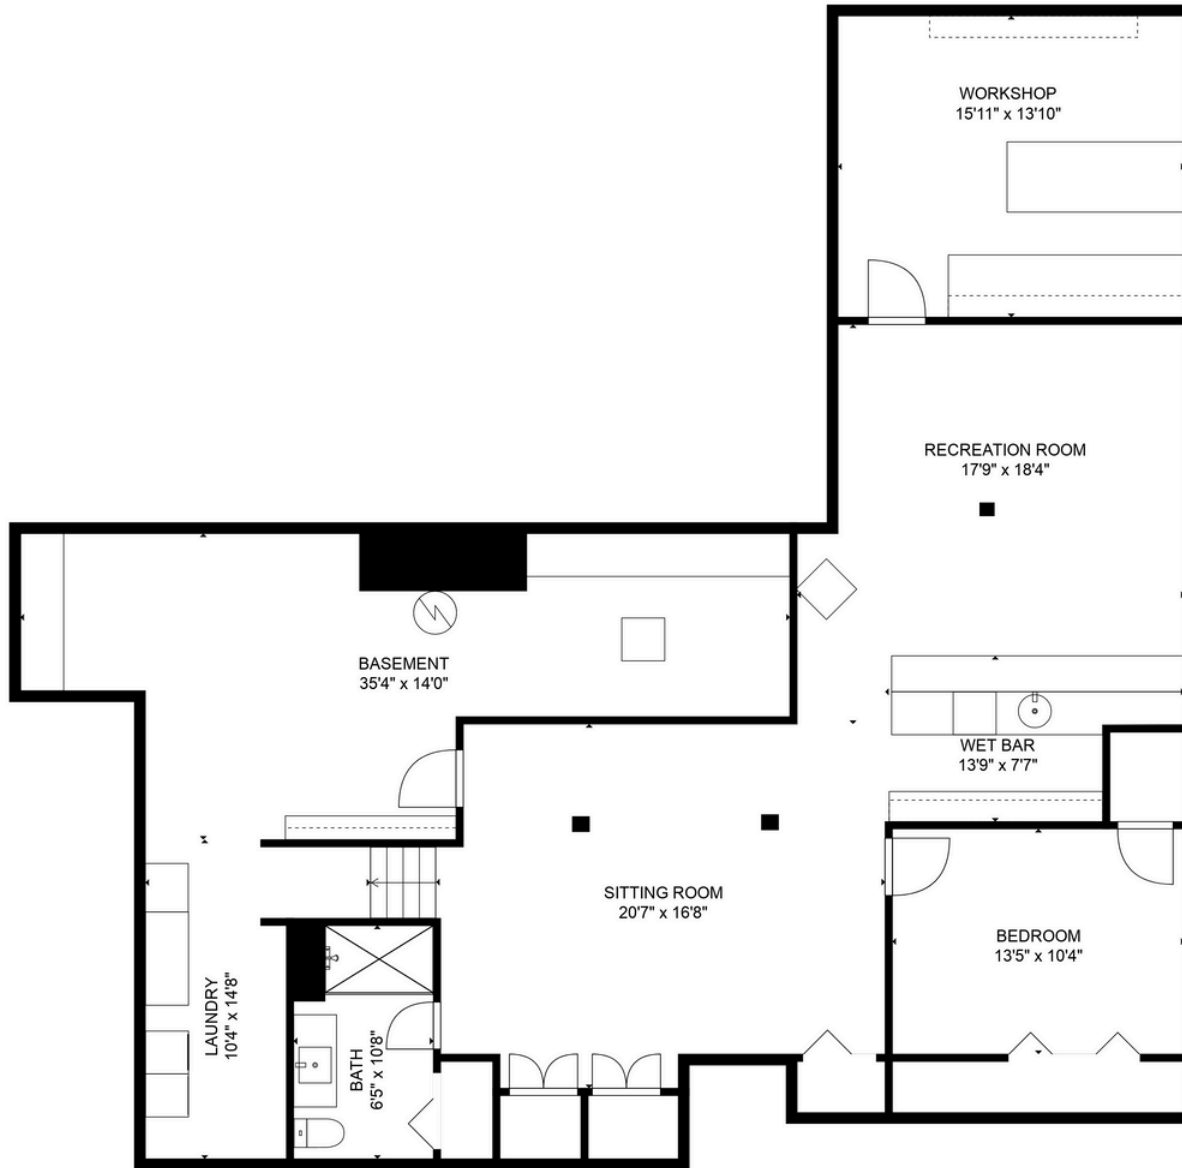

FLOOR 1

FLOOR 2

Floor Plan & Measurements
 10119 Oakridge Dr
 Overland Park, KS 66212

SIZES AND DIMENSIONS ARE APPROXIMATE, ACTUAL MAY VARY

Floor Plan & Measurements
 10119 Oakridge Dr
 Overland Park, KS 66212

SIZES AND DIMENSIONS ARE APPROXIMATE, ACTUAL MAY VARY

Floor Plan & Measurements
10119 Oakridge Dr
Overland Park, KS 66212

SIZES AND DIMENSIONS ARE APPROXIMATE, ACTUAL MAY VARY