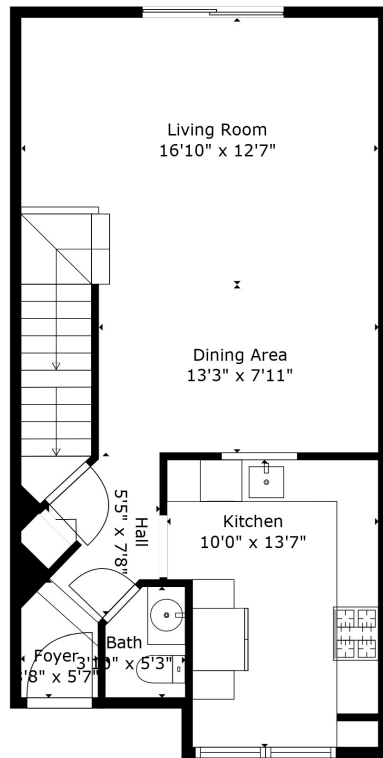

Floor 1

Floor 2

Floor 3

Floor 4

GROSS INTERNAL AREA
 Below Ground: 0 sq. ft, FLOOR 2: 566 sq. ft, FLOOR 3: 585 sq. ft, FLOOR 4: 203 sq. ft
 EXCLUDED AREAS: GARAGE: 198 sq. ft, HALL: 121 sq. ft, ELECTRICAL ROOM: 186 sq. ft,
 OPEN TO BELOW: 157 sq. ft
 TOTAL: 1354 sq. ft

Measurements Are Calculated By Cubicasa Technology. Deemed Highly Reliable But Not Guaranteed.

GROSS INTERNAL AREA
 Below Ground: 0 sq. ft, FLOOR 2: 566 sq. ft, FLOOR 3: 585 sq. ft, FLOOR 4: 203 sq. ft
 EXCLUDED AREAS: GARAGE: 198 sq. ft, HALL: 121 sq. ft, ELECTRICAL ROOM: 186 sq. ft,
 OPEN TO BELOW: 157 sq. ft
 TOTAL: 1354 sq. ft