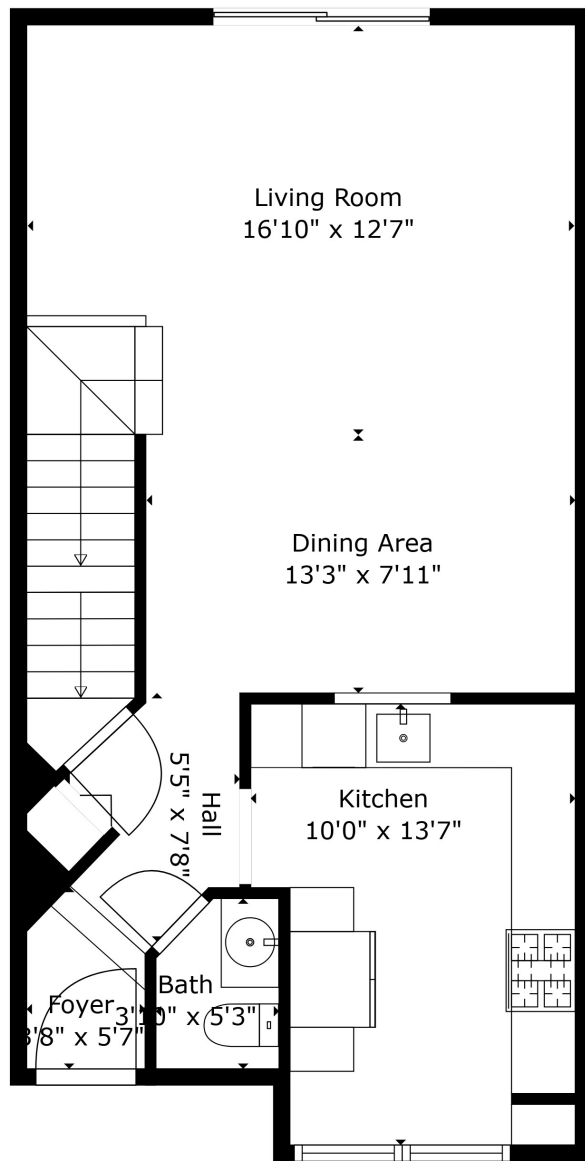

Measurements Are Calculated By Cubicasa Technology. Deemed Highly Reliable But Not Guaranteed.

GROSS INTERNAL AREA
 Below Ground: 0 sq. ft, FLOOR 2: 566 sq. ft, FLOOR 3: 585 sq. ft, FLOOR 4: 203 sq. ft
 EXCLUDED AREAS: GARAGE: 198 sq. ft, HALL: 121 sq. ft, ELECTRICAL ROOM: 186 sq. ft,
 OPEN TO BELOW: 157 sq. ft
 TOTAL: 1354 sq. ft