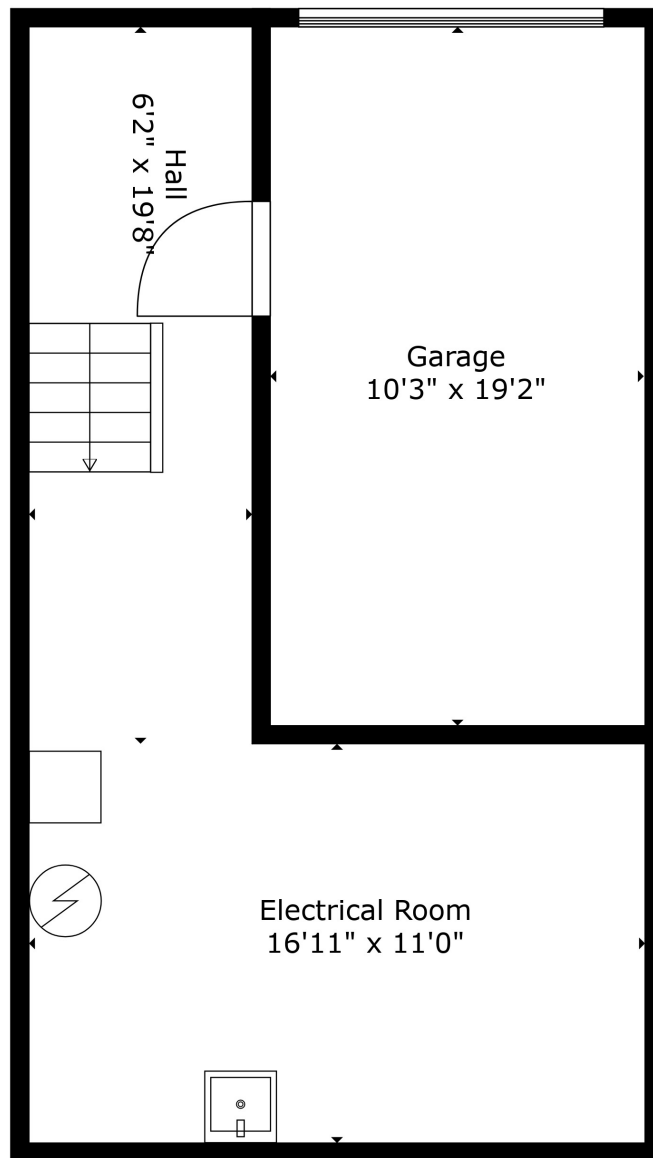

Measurements Are Calculated By Cubicasa Technology. Deemed Highly Reliable But Not Guaranteed.

GROSS INTERNAL AREA
 Below Ground: 0 sq. ft, FLOOR 2: 566 sq. ft, FLOOR 3: 585 sq. ft, FLOOR 4: 203 sq. ft
 EXCLUDED AREAS: GARAGE: 198 sq. ft, HALL: 121 sq. ft, ELECTRICAL ROOM: 186 sq. ft,
 OPEN TO BELOW: 157 sq. ft
 TOTAL: 1354 sq. ft