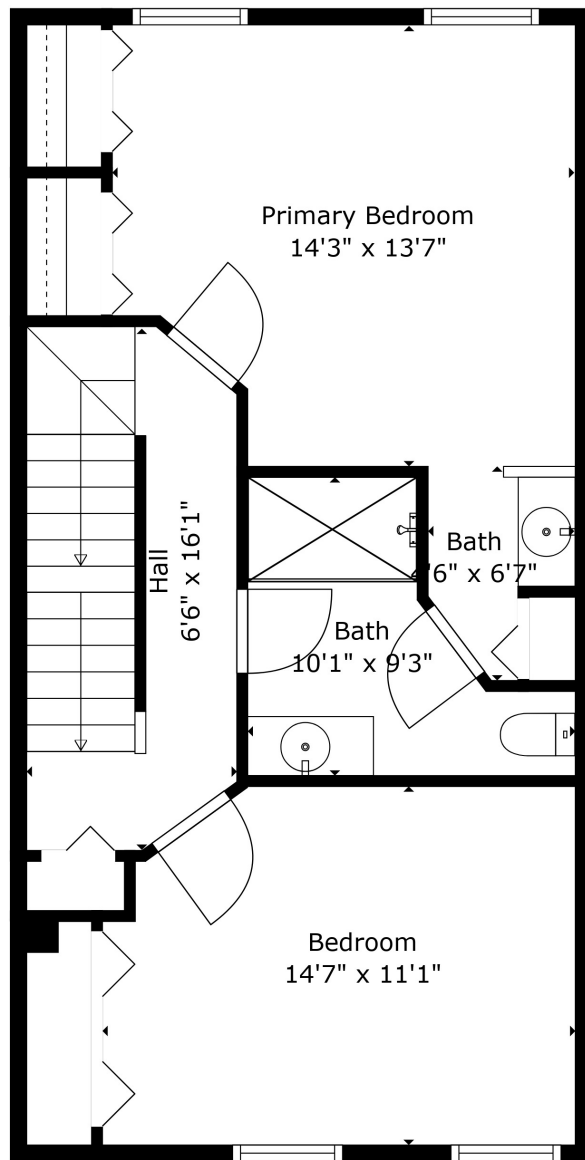

Floor 1

Floor 2

Floor 3

Floor 4

GROSS INTERNAL AREA
 Below Ground: 0 sq. ft, FLOOR 2: 566 sq. ft, FLOOR 3: 585 sq. ft, FLOOR 4: 203 sq. ft
 EXCLUDED AREAS: GARAGE: 198 sq. ft, HALL: 121 sq. ft, ELECTRICAL ROOM: 186 sq. ft,
 OPEN TO BELOW: 157 sq. ft
 TOTAL: 1354 sq. ft

Measurements Are Calculated By Cubicasa Technology. Deemed Highly Reliable But Not Guaranteed.

GROSS INTERNAL AREA
 Below Ground: 0 sq. ft, FLOOR 2: 566 sq. ft, FLOOR 3: 585 sq. ft, FLOOR 4: 203 sq. ft
 EXCLUDED AREAS: GARAGE: 198 sq. ft, HALL: 121 sq. ft, ELECTRICAL ROOM: 186 sq. ft,
 OPEN TO BELOW: 157 sq. ft
 TOTAL: 1354 sq. ft