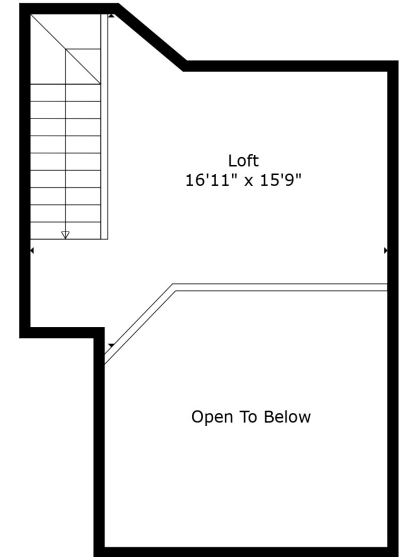

Floor 1

Floor 2

Floor 3

Floor 4

GROSS INTERNAL AREA
 Below Ground: 0 sq. ft, FLOOR 2: 566 sq. ft, FLOOR 3: 585 sq. ft, FLOOR 4: 203 sq. ft
 EXCLUDED AREAS: GARAGE: 198 sq. ft, HALL: 121 sq. ft, ELECTRICAL ROOM: 186 sq. ft,
 OPEN TO BELOW: 157 sq. ft
 TOTAL: 1354 sq. ft

Measurements Are Calculated By Cubicasa Technology. Deemed Highly Reliable But Not Guaranteed.

GROSS INTERNAL AREA
 Below Ground: 0 sq. ft, FLOOR 2: 566 sq. ft, FLOOR 3: 585 sq. ft, FLOOR 4: 203 sq. ft
 EXCLUDED AREAS: GARAGE: 198 sq. ft, HALL: 121 sq. ft, ELECTRICAL ROOM: 186 sq. ft,
 OPEN TO BELOW: 157 sq. ft
 TOTAL: 1354 sq. ft