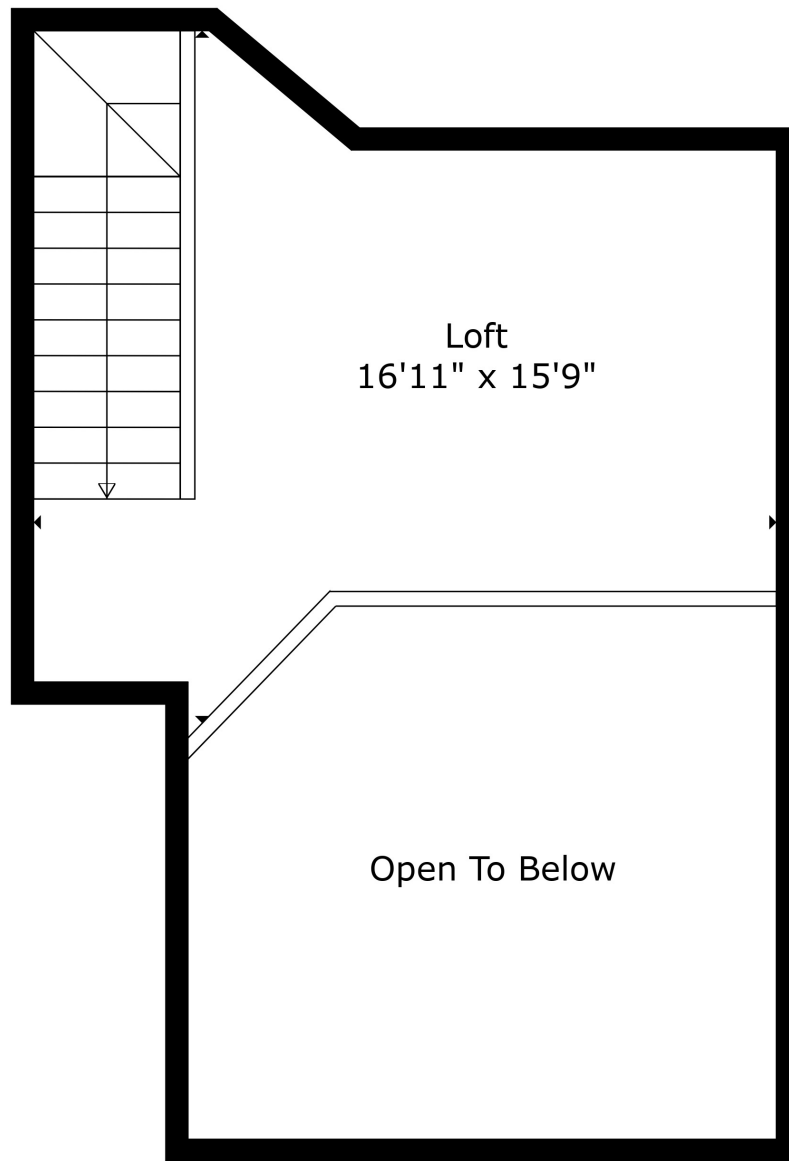

Floor 1

Floor 2

Floor 3

Floor 4

GROSS INTERNAL AREA
 Below Ground: 0 sq. ft, FLOOR 2: 566 sq. ft, FLOOR 3: 585 sq. ft, FLOOR 4: 203 sq. ft
 EXCLUDED AREAS: GARAGE: 198 sq. ft, HALL: 121 sq. ft, ELECTRICAL ROOM: 186 sq. ft,
 OPEN TO BELOW: 157 sq. ft
 TOTAL: 1354 sq. ft

Measurements Are Calculated By Cubicasa Technology. Deemed Highly Reliable But Not Guaranteed.

GROSS INTERNAL AREA
 Below Ground: 0 sq. ft, FLOOR 2: 566 sq. ft, FLOOR 3: 585 sq. ft, FLOOR 4: 203 sq. ft
 EXCLUDED AREAS: GARAGE: 198 sq. ft, HALL: 121 sq. ft, ELECTRICAL ROOM: 186 sq. ft,
 OPEN TO BELOW: 157 sq. ft
 TOTAL: 1354 sq. ft