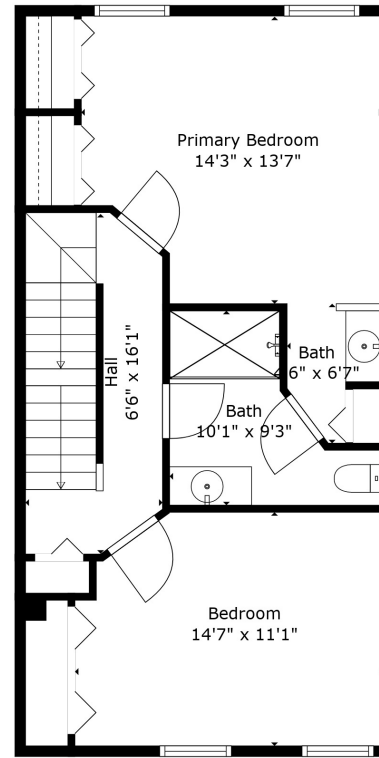

Floor 1

Floor 2

Floor 3

Floor 4

GROSS INTERNAL AREA
 Below Ground: 0 sq. ft, FLOOR 2: 566 sq. ft, FLOOR 3: 585 sq. ft, FLOOR 4: 203 sq. ft
 EXCLUDED AREAS: GARAGE: 198 sq. ft, HALL: 121 sq. ft, ELECTRICAL ROOM: 186 sq. ft,
 OPEN TO BELOW: 157 sq. ft
 TOTAL: 1354 sq. ft

Measurements Are Calculated By Cubicasa Technology. Deemed Highly Reliable But Not Guaranteed.

GROSS INTERNAL AREA
 Below Ground: 0 sq. ft, FLOOR 2: 566 sq. ft, FLOOR 3: 585 sq. ft, FLOOR 4: 203 sq. ft
 EXCLUDED AREAS: GARAGE: 198 sq. ft, HALL: 121 sq. ft, ELECTRICAL ROOM: 186 sq. ft,
 OPEN TO BELOW: 157 sq. ft
 TOTAL: 1354 sq. ft