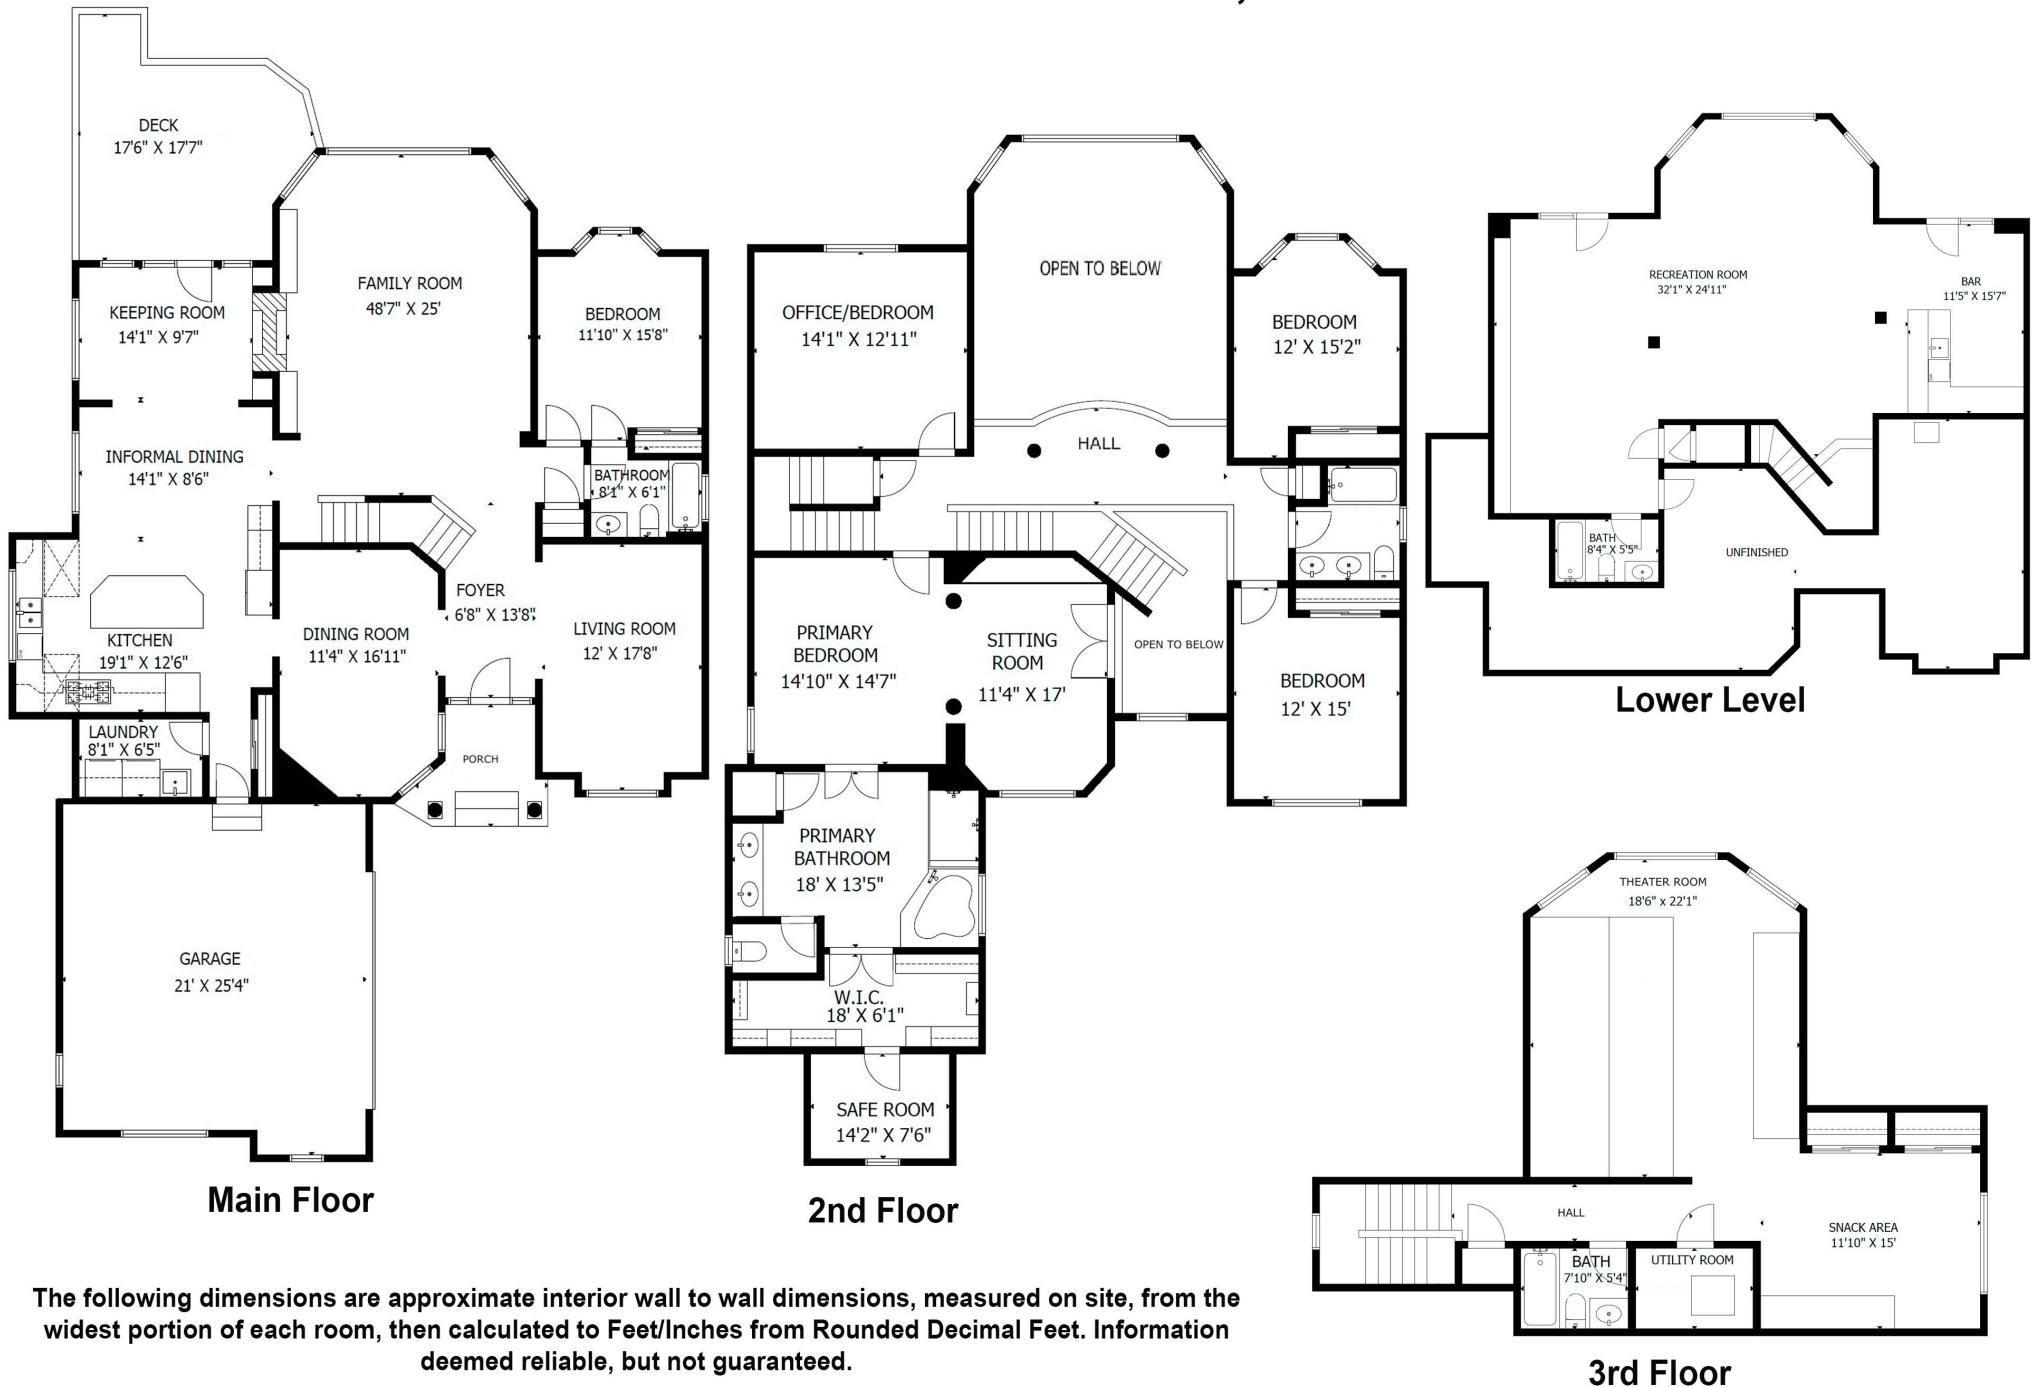

401 S Bend Drive Durham, NC 27713

The following dimensions are approximate interior wall to wall dimensions, measured on site, from the widest portion of each room, then calculated to Feet/Inches from Rounded Decimal Feet. Information deemed reliable, but not guaranteed.