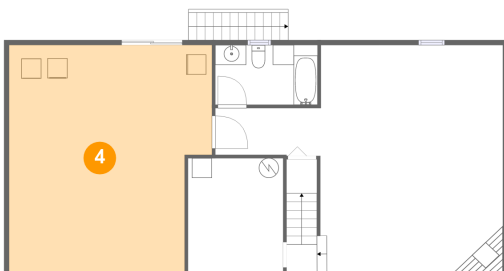

4 Floor 1 - Basement

Dimensions: 20'5" x 22'10"
Area: 434 sq. ft
Counted as Living Area: No

Heated: No
Finished: No
Enclosed: Yes
Contiguous: Yes
Permitted: Yes
Wet Space: No
Addition: No
Conversion: No