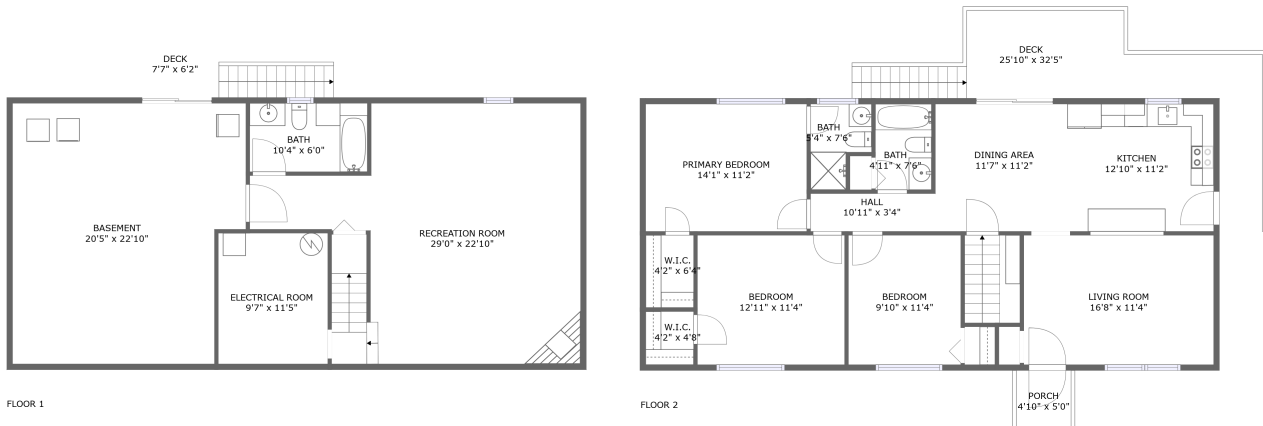

701 Oak Drive, Blue Ridge, Botetourt County, Virginia, United States, 24064

Property Summary

0 garages   **3** bedrooms   **3** bathrooms   **0** half baths

2 floors

1,209 Gross Living Area sqft

2,751 total sqft