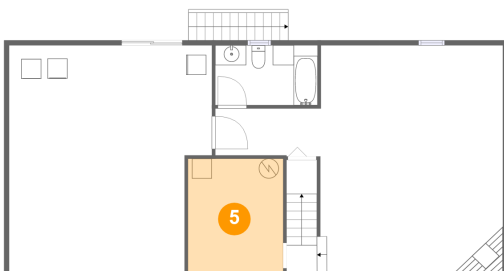

5 Floor 1 - Electrical Room

Dimensions: 9'7" x 11'5"
Area: 110 sq. ft
Counted as Living Area: No

Heated: No
Finished: No
Enclosed: Yes
Contiguous: Yes
Permitted: Yes
Wet Space: No
Addition: No
Conversion: No