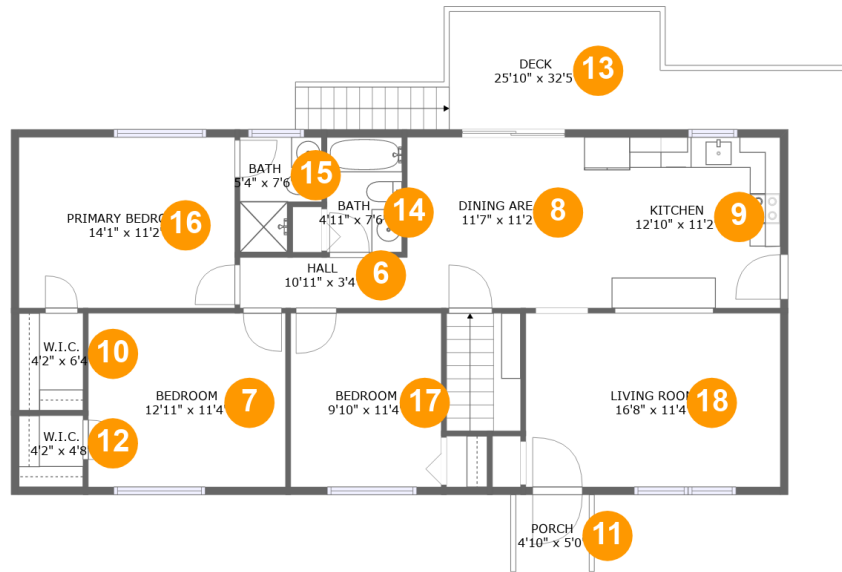

 **2,751** total sqft

701 Oak Drive, Blue Ridge, Botetourt County, Virginia, United States, 24064

Room Dimensions

Floor 1**Total sqft: 1258****Living area: 0**

#	Room name	Dimensions	Area (sqft)	Counted as Living Area
1	Recreation Room	29'0" x 22'10"	506 sq. ft	No
2	Deck	7'7" x 6'2"	48 sq. ft	No
3	Bath	10'4" x 6'0"	62 sq. ft	No
4	Basement	20'5" x 22'10"	434 sq. ft	No
5	Electrical Room	9'7" x 11'5"	110 sq. ft	No

701 Oak Drive, Blue Ridge, Botetourt County, Virginia, United States, 24064

Room Dimensions

Floor 2

Total sqft: 1493

Living area: 1209

#	Room name	Dimensions	Area (sqft)	Counted as Living Area
6	Hall	10'11" x 3'4"	36 sq. ft	Yes
7	Bedroom	12'11" x 11'4"	146 sq. ft	Yes
8	Dining Area	11'7" x 11'2"	129 sq. ft	Yes
9	Kitchen	12'10" x 11'2"	145 sq. ft	Yes
10	W.i.c.	4'2" x 6'4"	27 sq. ft	Yes
11	Porch	4'10" x 5'0"	24 sq. ft	No
12	W.i.c.	4'2" x 4'8"	20 sq. ft	Yes
13	Deck	25'10" x 32'5"	261 sq. ft	No
14	Bath	4'11" x 7'6"	37 sq. ft	Yes
15	Bath	5'4" x 7'6"	33 sq. ft	Yes
16	Primary Bedroom	14'1" x 11'2"	157 sq. ft	Yes

Dimensions: 11'7" x 11'2"
Area: 129 sq. ft
Counted as Living Area:
Yes

Heated: Yes
Finished: Yes
Enclosed: Yes
Contiguous:
Yes
Permitted: Yes
Wet Space: No
Addition: No
Conversion: No

**701 Oak Drive, Blue Ridge, Botetourt County,
Virginia, United States, 24064**

Dimensions: 9'10" x 11'4"
Area: 112 sq. ft
Counted as Living Area:
Yes

Heated: Yes
Finished: Yes
Enclosed: Yes
Contiguous:
Yes
Permitted: Yes
Wet Space: No
Addition: No
Conversion: No

**701 Oak Drive, Blue Ridge, Botetourt County,
Virginia, United States, 24064**