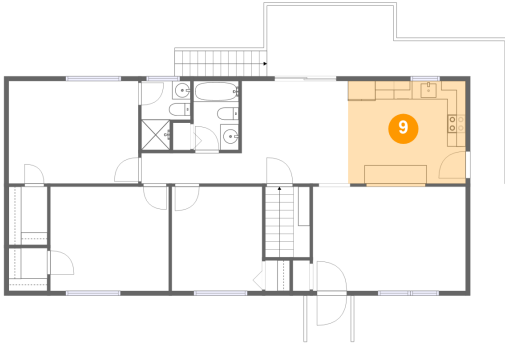

**701 Oak Drive, Blue Ridge, Botetourt County,
Virginia, United States, 24064**

9 Floor 2 - Kitchen

Dimensions: 12'10" x 11'2"
Area: 145 sq. ft
Counted as Living Area:
Yes

Heated: Yes
Finished: Yes
Enclosed: Yes
Contiguous:
Yes
Permitted: Yes
Wet Space: No
Addition: No
Conversion: No