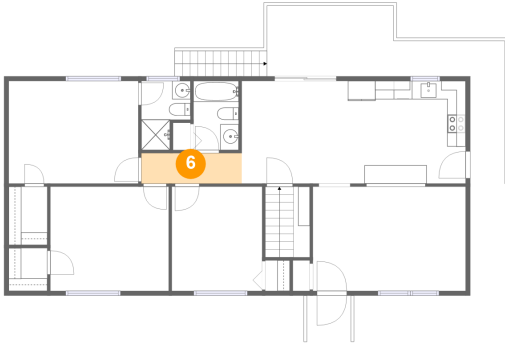

701 Oak Drive, Blue Ridge, Botetourt County, Virginia, United States, 24064

6 Floor 2 - Hall

Dimensions: 10'11" x 3'4"
Area: 36 sq. ft
Counted as Living Area:
Yes

Heated: Yes
Finished: Yes
Enclosed: Yes
Contiguous:
Yes
Permitted: Yes
Wet Space: No
Addition: No
Conversion: No