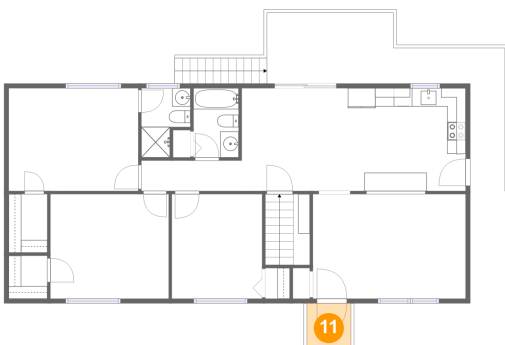

9 Floor 2 - Kitchen

Dimensions: 12'10" x 11'2"
Area: 145 sq. ft
Counted as Living Area:
Yes

Heated: Yes
Finished: Yes
Enclosed: Yes
Contiguous:
Yes
Permitted: Yes
Wet Space: No
Addition: No
Conversion: No

10 Floor 2 - W.i.c.

Dimensions: 4'2" x 6'4"
Area: 27 sq. ft
Counted as Living Area:
Yes

Heated: Yes
Finished: Yes
Enclosed: Yes
Contiguous:
Yes
Permitted: Yes
Wet Space: No
Addition: No
Conversion: No

11 Floor 2 - Porch