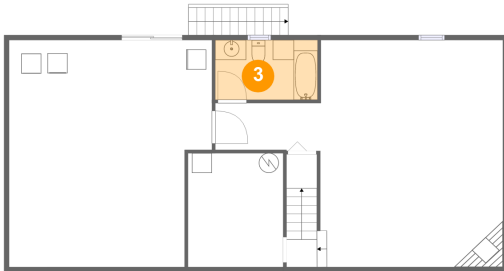

701 Oak Drive, Blue Ridge, Botetourt County, Virginia, United States, 24064

3 Floor 1 - Bath

Dimensions: 10'4" x 6'0"
Area: 62 sq. ft
Counted as Living Area: No

Heated: Yes
Finished: Yes
Enclosed: Yes
Contiguous: No
Permitted: Yes
Wet Space: Yes
Addition: No
Conversion: No