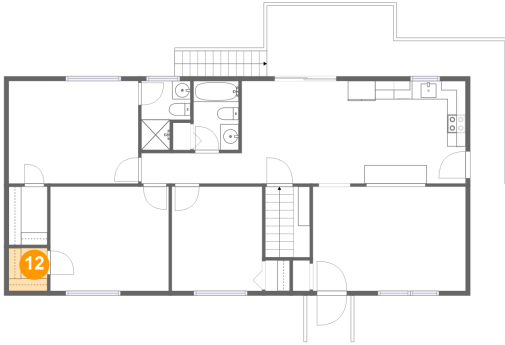

701 Oak Drive, Blue Ridge, Botetourt County, Virginia, United States, 24064

12 Floor 2 - W.i.c.

Dimensions: 4'2" x 4'8"
Area: 20 sq. ft
Counted as Living Area:
Yes

Heated: Yes
Finished: Yes
Enclosed: Yes
Contiguous:
Yes
Permitted: Yes
Wet Space: No
Addition: No
Conversion: No