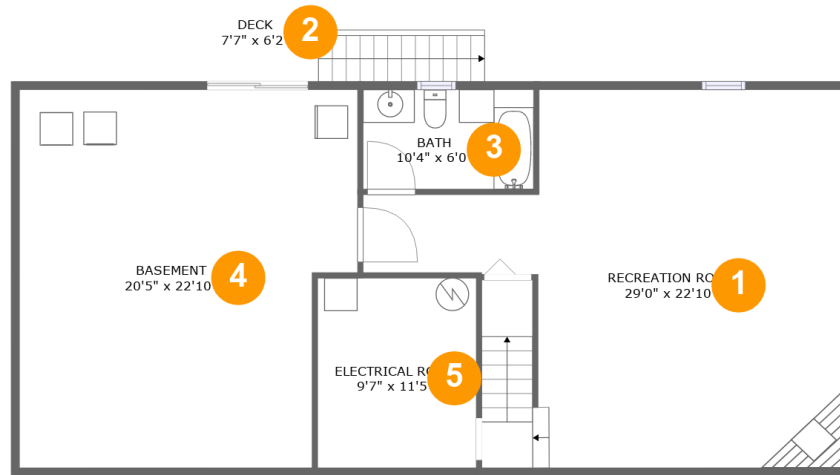

701 Oak Drive, Blue Ridge, Botetourt County, Virginia, United States, 24064

Room Dimensions

Floor 1

Total sqft: 1258

Living area: 0

#	Room name	Dimensions	Area (sqft)	Counted as Living Area
1	Recreation Room	29'0" x 22'10"	506 sq. ft	No
2	Deck	7'7" x 6'2"	48 sq. ft	No
3	Bath	10'4" x 6'0"	62 sq. ft	No
4	Basement	20'5" x 22'10"	434 sq. ft	No
5	Electrical Room	9'7" x 11'5"	110 sq. ft	No