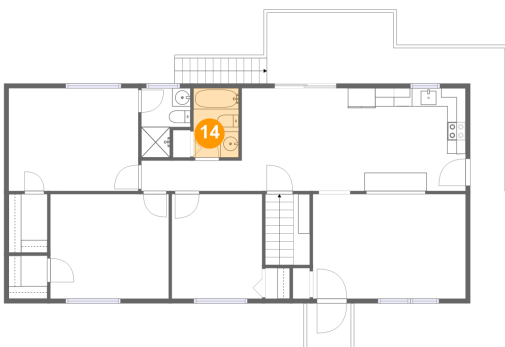

14 Floor 2 - Bath

Dimensions: 4'11" x 7'6"
Area: 37 sq. ft
Counted as Living Area:
Yes

Heated: Yes
Finished: Yes
Enclosed: Yes
Contiguous:
Yes
Permitted: Yes
Wet Space: Yes
Addition: No
Conversion: No