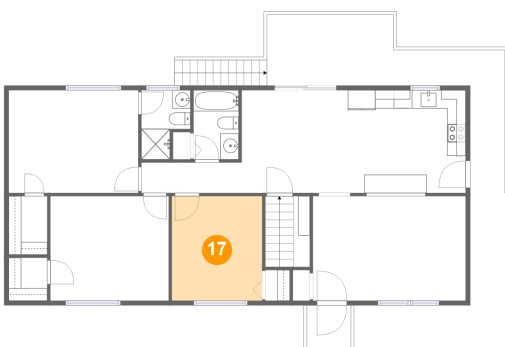

17 Floor 2 - Bedroom

Dimensions: 9'10" x 11'4"
Area: 112 sq. ft
Counted as Living Area:
Yes

Heated: Yes
Finished: Yes
Enclosed: Yes
Contiguous:
Yes
Permitted: Yes
Wet Space: No
Addition: No
Conversion: No