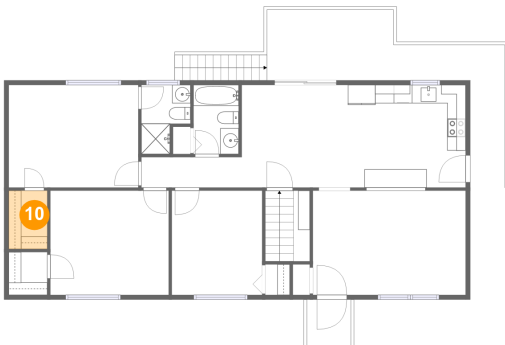

10 Floor 2 - W.i.c.

Dimensions: 4'2" x 6'4"
Area: 27 sq. ft
Counted as Living Area:
Yes

Heated: Yes
Finished: Yes
Enclosed: Yes
Contiguous:
Yes
Permitted: Yes
Wet Space: No
Addition: No
Conversion: No