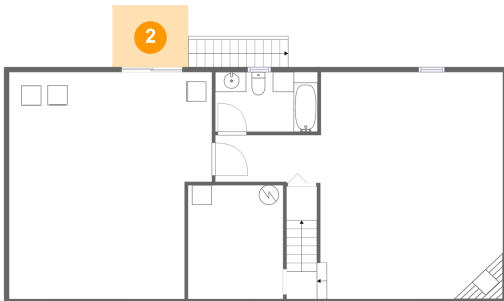

2 Floor 1 - Deck

Dimensions: 7'7" x 6'2"
Area: 48 sq. ft
Counted as Living Area: No

Heated: No
Finished: Yes
Enclosed: No
Contiguous: Yes
Permitted: Yes
Wet Space: No
Addition: No
Conversion: No

701 Oak Drive, Blue Ridge, Botetourt County, Virginia, United States, 24064