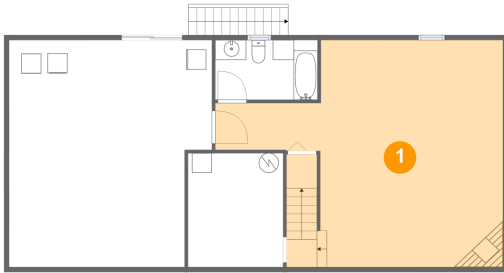

701 Oak Drive, Blue Ridge, Botetourt County, Virginia, United States, 24064

1 Floor 1 - Recreation Room

Dimensions: 29'0" x 22'10"
Area: 506 sq. ft
Counted as Living Area: No

Heated: Yes
Finished: Yes
Enclosed: Yes
Contiguous: No
Permitted: Yes
Wet Space: No
Addition: No
Conversion: No