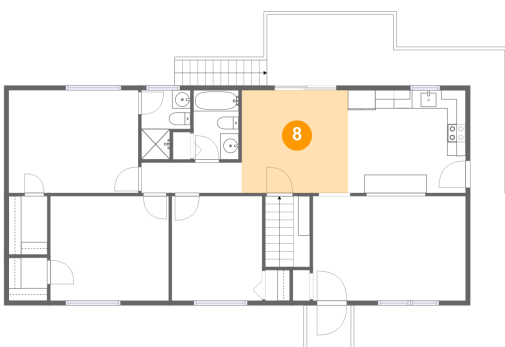

6 Floor 2 - Hall

Dimensions: 10'11" x 3'4"
Area: 36 sq. ft
Counted as Living Area:
Yes

Heated: Yes
Finished: Yes
Enclosed: Yes
Contiguous:
Yes
Permitted: Yes
Wet Space: No
Addition: No
Conversion: No

7 Floor 2 - Bedroom

Dimensions: 12'11" x 11'4"
Area: 146 sq. ft
Counted as Living Area:
Yes

Heated: Yes
Finished: Yes
Enclosed: Yes
Contiguous:
Yes
Permitted: Yes
Wet Space: No
Addition: No
Conversion: No

8 Floor 2 - Dining Area

Dimensions: 11'7" x 11'2"
Area: 129 sq. ft
Counted as Living Area:
Yes

Heated: Yes
Finished: Yes
Enclosed: Yes
Contiguous:
Yes
Permitted: Yes
Wet Space: No
Addition: No
Conversion: No

**701 Oak Drive, Blue Ridge, Botetourt County,
Virginia, United States, 24064**