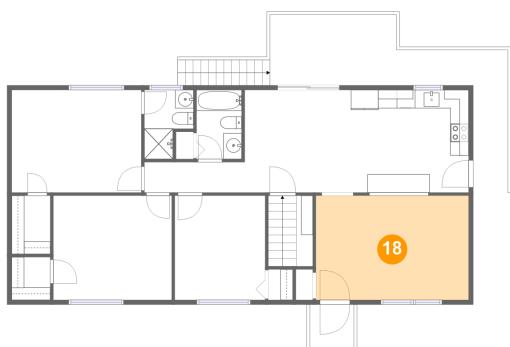

**701 Oak Drive, Blue Ridge, Botetourt County,
Virginia, United States, 24064**

18 Floor 2 - Living Room

Dimensions: 16'8" x 11'4"
Area: 189 sq. ft
Counted as Living Area:
Yes

Heated: Yes
Finished: Yes
Enclosed: Yes
Contiguous:
Yes
Permitted: Yes
Wet Space: No
Addition: No
Conversion: No