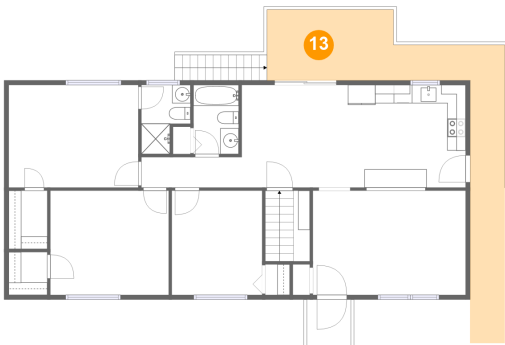

10 Floor 2 - W.i.c.

Dimensions: 4'2" x 6'4"
Area: 27 sq. ft
Counted as Living Area:
Yes

Heated: Yes
Finished: Yes
Enclosed: Yes
Contiguous:
Yes
Permitted: Yes
Wet Space: No
Addition: No
Conversion: No

11 Floor 2 - Porch

Dimensions: 4'10" x 5'0"
Area: 24 sq. ft
Counted as Living Area: No

Heated: No
Finished: Yes
Enclosed: No
Contiguous: Yes
Permitted: Yes
Wet Space: No
Addition: No
Conversion: No

701 Oak Drive, Blue Ridge, Botetourt County, Virginia, United States, 24064

12 Floor 2 - W.i.c.

Dimensions: 4'2" x 4'8"
Area: 20 sq. ft
Counted as Living Area:
Yes

Heated: Yes
Finished: Yes
Enclosed: Yes
Contiguous:
Yes
Permitted: Yes
Wet Space: No
Addition: No
Conversion: No

13 Floor 2 - Deck