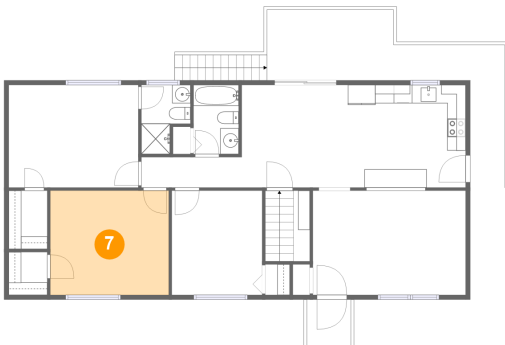

7 Floor 2 - Bedroom

Dimensions: 12'11" x 11'4"
Area: 146 sq. ft
Counted as Living Area:
Yes

Heated: Yes
Finished: Yes
Enclosed: Yes
Contiguous:
Yes
Permitted: Yes
Wet Space: No
Addition: No
Conversion: No