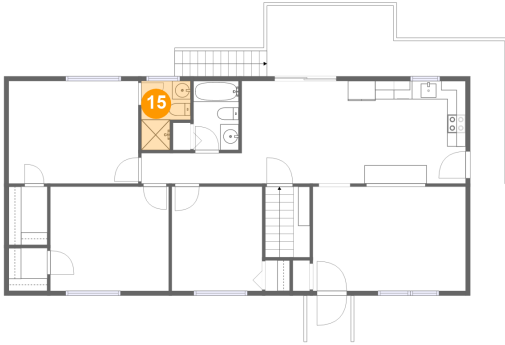

701 Oak Drive, Blue Ridge, Botetourt County, Virginia, United States, 24064

15 Floor 2 - Bath

Dimensions: 5'4" x 7'6"
Area: 33 sq. ft
Counted as Living Area:
Yes

Heated: Yes
Finished: Yes
Enclosed: Yes
Contiguous:
Yes
Permitted: Yes
Wet Space: Yes
Addition: No
Conversion: No