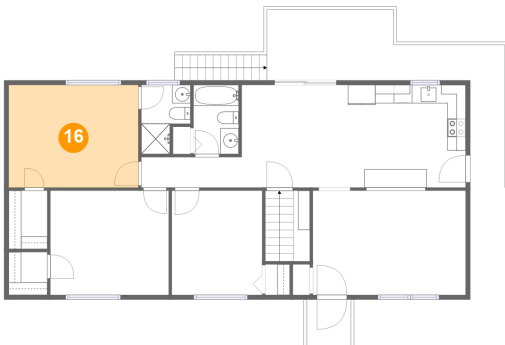

16 Floor 2 - Primary Bedroom

Dimensions: 14'1" x 11'2"
Area: 157 sq. ft
Counted as Living Area:
Yes

Heated: Yes
Finished: Yes
Enclosed: Yes
Contiguous:
Yes
Permitted: Yes
Wet Space: No
Addition: No
Conversion: No