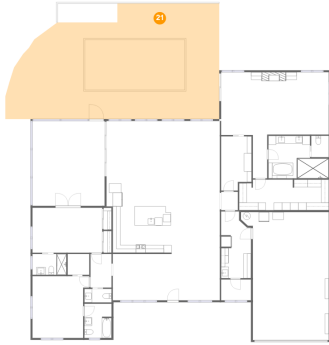

633 Poinsettia Road, Belleair, Pinellas County, Florida, United States, 33756

21 Floor 1 - Patio

Dimensions: 56'2" x 30'4"
Area: 1466 sq. ft
Counted as living area: No

Heated: No
Finished: Yes
Enclosed: No
Contiguous: Yes
Permitted: Yes
Wet space: No
Addition: No
Conversion: No