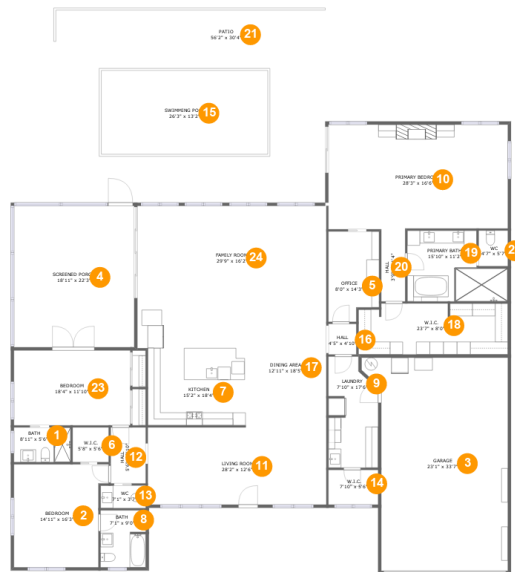

633 Poinsettia Road, Belleair, Pinellas County, Florida, United States, 33756

Room dimensions

Floor 1

Total sqft: 5719 Living area: 3444

#		Dimensions	sqft	Counted as living area
1	Bath	8'11" x 5'6"	49 sq. ft	Yes
2	Bedroom	14'11" x 16'3"	221 sq. ft	Yes
3	Garage	23'1" x 33'7"	680 sq. ft	No
4	Screened Porch	18'11" x 22'3"	422 sq. ft	No
5	Office	8'0" x 14'3"	106 sq. ft	Yes
6	W.I.C.	5'8" x 5'6"	31 sq. ft	Yes
7	Kitchen	15'2" x 18'4"	290 sq. ft	Yes
8	Bath	7'1" x 9'0"	63 sq. ft	Yes
9	Laundry	7'10" x 17'6"	124 sq. ft	Yes
10	Primary Bedroom	28'3" x 16'6"	464 sq. ft	Yes
11	Living Room	28'2" x 12'6"	347 sq. ft	Yes