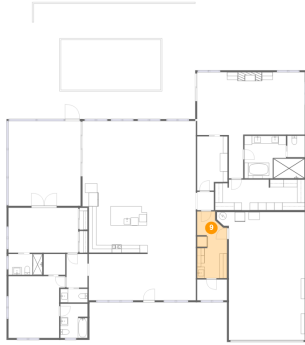

**633 Poinsettia Road, Belleair, Pinellas County, Florida,
United States, 33756**

9 Floor 1 - Laundry

Dimensions: 7'10" x 17'6"
Area: 124 sq. ft
Counted as living area: Yes

Heated: Yes
Finished: Yes
Enclosed: Yes
Contiguous: Yes
Permitted: Yes
Wet space: No
Addition: No
Conversion: No