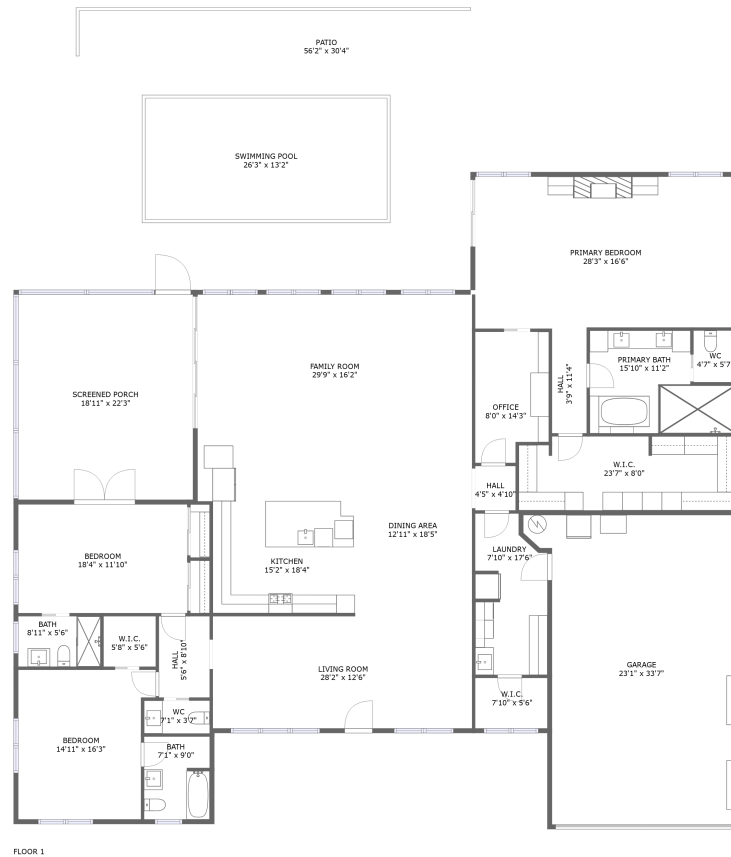

## Property summary

 **1** Garages

 **3** Bedrooms

 **3** Bathrooms

 **1** Half baths

 **1** Floors

 **3,444** Gross living area sqft

 **5,719** Total sqft

**5 Floor 1 - Office**

**Dimensions:** 8'0" x 14'3"  
**Area:** 106 sq. ft  
**Counted as living area:** Yes

**Heated:** Yes  
**Finished:** Yes  
**Enclosed:** Yes  
**Contiguous:** Yes  
**Permitted:** Yes  
**Wet space:** No  
**Addition:** No  
**Conversion:** No