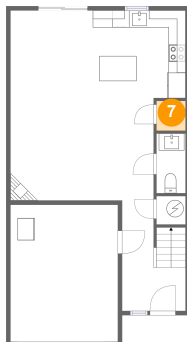

7 Floor 1 - Pantry

Dimensions: 3'5" x 3'5"
Area: 12 sq. ft
Counted as Living Area:
Yes

Heated: Yes
Finished: Yes
Enclosed: Yes
Contiguous:
Yes
Permitted: Yes
Wet Space: No
Addition: No
Conversion: No