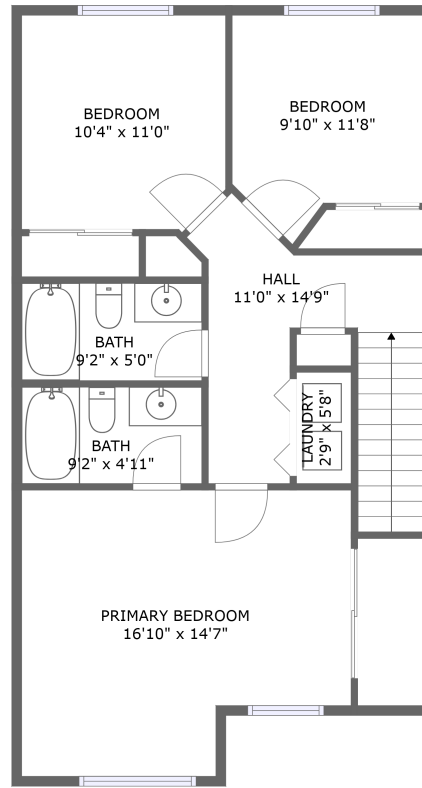

FLOOR 2

Property Summary

2 floors

3 bedrooms

2 bathrooms

1,648 total sqft

1 garages

1,387 Gross Living Area sqft