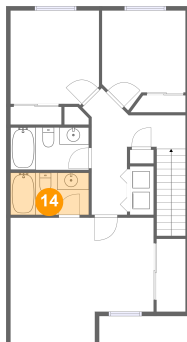

14 Floor 2 - Bath

Dimensions: 9'2" x 4'11"
Area: 45 sq. ft
Counted as Living Area:
Yes

Heated: Yes
Finished: Yes
Enclosed: Yes
Contiguous:
Yes
Permitted: Yes
Wet Space: Yes
Addition: No
Conversion: No