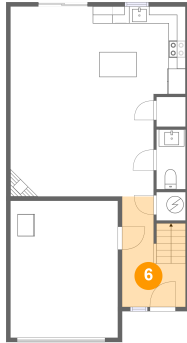

3181 Southwest 177th Place, Cooper Mountain - Aloha North, Aloha, Washington County, Oregon,

6 Floor 1 - Foyer

Dimensions: 7'5" x 12'11"
Area: 84 sq. ft
Counted as Living Area:
Yes

Heated: Yes
Finished: Yes
Enclosed: Yes
Contiguous:
Yes
Permitted: Yes
Wet Space: No
Addition: No
Conversion: No