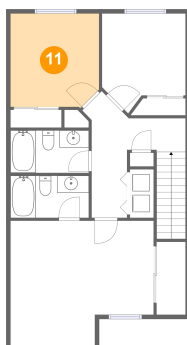

11 Floor 2 - Bedroom

Dimensions: 10'4" x 11'0"
Area: 111 sq. ft
Counted as Living Area:
Yes

Heated: Yes
Finished: Yes
Enclosed: Yes
Contiguous:
Yes
Permitted: Yes
Wet Space: No
Addition: No
Conversion: No