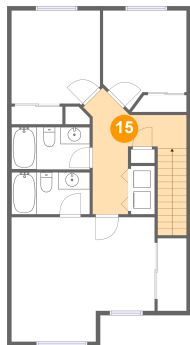

3181 Southwest 177th Place, Cooper Mountain - Aloha North, Aloha, Washington County, Oregon,

15 Floor 2 - Hall

Dimensions: 11'0" x 14'9"

Area: 119 sq. ft

Counted as Living Area:
Yes

Heated: Yes

Finished: Yes

Enclosed: Yes

Contiguous:
Yes

Permitted: Yes

Wet Space: No

Addition: No

Conversion: No