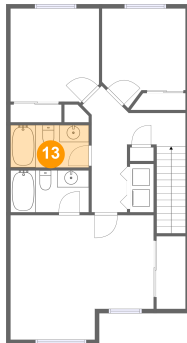

13 Floor 2 - Bath

Dimensions: 9'2" x 5'0"
Area: 46 sq. ft
Counted as Living Area:
Yes

Heated: Yes
Finished: Yes
Enclosed: Yes
Contiguous:
Yes
Permitted: Yes
Wet Space: Yes
Addition: No
Conversion: No