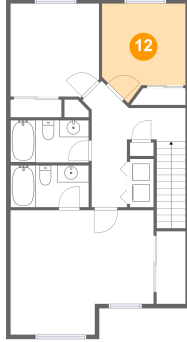

3181 Southwest 177th Place, Cooper Mountain - Aloha North, Aloha, Washington County, Oregon,

12 Floor 2 - Bedroom

Dimensions: 9'10" x 11'8"
Area: 97 sq. ft
Counted as Living Area:
Yes

Heated: Yes
Finished: Yes
Enclosed: Yes
Contiguous:
Yes
Permitted: Yes
Wet Space: No
Addition: No
Conversion: No