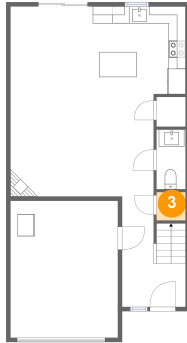

3181 Southwest 177th Place, Cooper Mountain - Aloha North, Aloha, Washington County, Oregon,

3 Floor 1 - Electrical Room

Dimensions: 3'5" x 3'4"
Area: 11 sq. ft
Counted as Living Area: No

Heated: No
Finished: No
Enclosed: Yes
Contiguous: Yes
Permitted: Yes
Wet Space: No
Addition: No
Conversion: No