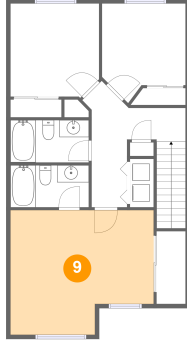

3181 Southwest 177th Place, Cooper Mountain - Aloha North, Aloha, Washington County, Oregon,

9 Floor 2 - Primary Bedroom

Dimensions: 16'10" x 14'7"
Area: 220 sq. ft
Counted as Living Area:
Yes

Heated: Yes
Finished: Yes
Enclosed: Yes
Contiguous:
Yes
Permitted: Yes
Wet Space: No
Addition: No
Conversion: No