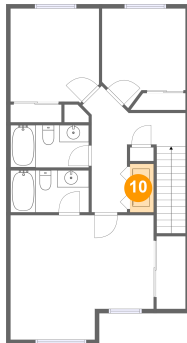

10 Floor 2 - Laundry

Dimensions: 2'9" x 5'8"
Area: 16 sq. ft
Counted as Living Area:
Yes

Heated: Yes
Finished: Yes
Enclosed: Yes
Contiguous:
Yes
Permitted: Yes
Wet Space: No
Addition: No
Conversion: No