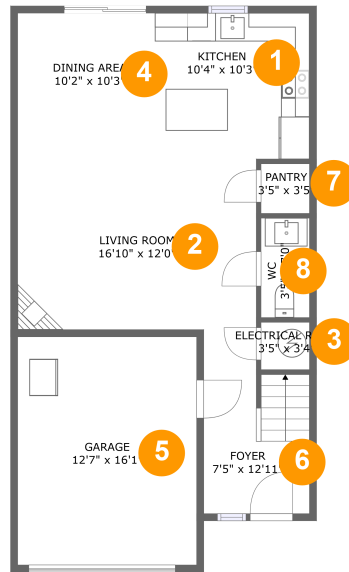

## Room Dimensions

Floor 1

Total sqft: 829

Living area: 568

#	Room name	Dimensions	Area (sqft)	Counted as Living Area
1	Kitchen	10'4" x 10'3"	106 sq. ft	Yes
2	Living Room	16'10" x 12'0"	202 sq. ft	Yes
3	Electrical Room	3'5" x 3'4"	11 sq. ft	No
4	Dining Area	10'2" x 10'3"	105 sq. ft	Yes
5	Garage	12'7" x 16'1"	202 sq. ft	No
6	Foyer	7'5" x 12'11"	84 sq. ft	Yes
7	Pantry	3'5" x 3'5"	12 sq. ft	Yes
8	Wc	3'5" x 7'0"	24 sq. ft	No

## 1 Floor 1 - Kitchen

Dimensions: 10'4" x 10'3"  
Area: 106 sq. ft  
Counted as Living Area:  
Yes

Heated: Yes  
Finished: Yes  
Enclosed: Yes  
Contiguous:  
Yes  
Permitted: Yes  
Wet Space: No  
Addition: No  
Conversion: No

## 6 Floor 1 - Foyer

Dimensions: 7'5" x 12'11"  
Area: 84 sq. ft  
Counted as Living Area:  
Yes

Heated: Yes  
Finished: Yes  
Enclosed: Yes  
Contiguous:  
Yes  
Permitted: Yes  
Wet Space: No  
Addition: No  
Conversion: No

## 7 Floor 1 - Pantry

Dimensions: 3'5" x 3'5"  
Area: 12 sq. ft  
Counted as Living Area:  
Yes

Heated: Yes  
Finished: Yes  
Enclosed: Yes  
Contiguous:  
Yes  
Permitted: Yes  
Wet Space: No  
Addition: No  
Conversion: No