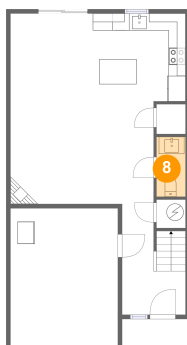

8 Floor 1 - Wc

Dimensions: 3'5" x 7'0"
Area: 24 sq. ft
Counted as Living Area: No

Heated: Yes
Finished: Yes
Enclosed: Yes
Contiguous: Yes
Permitted: Yes
Wet Space: Yes
Addition: No
Conversion: No