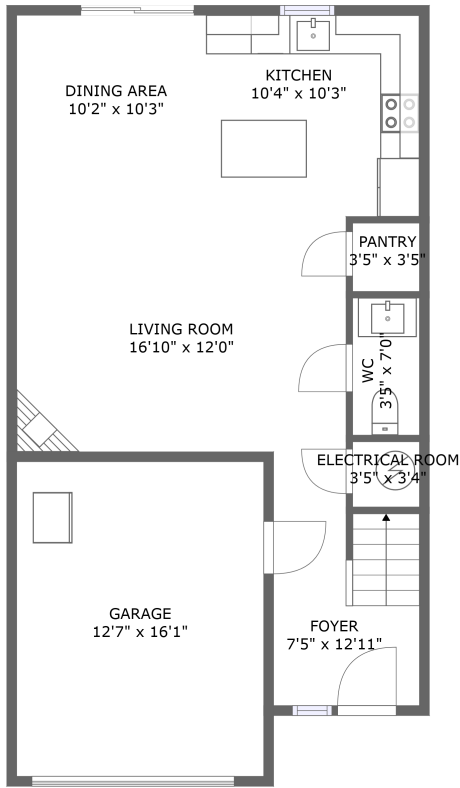

3181 Southwest 177th Place, Cooper Mountain - Aloha North, Aloha, Washington County, Oregon,

FLOOR 1