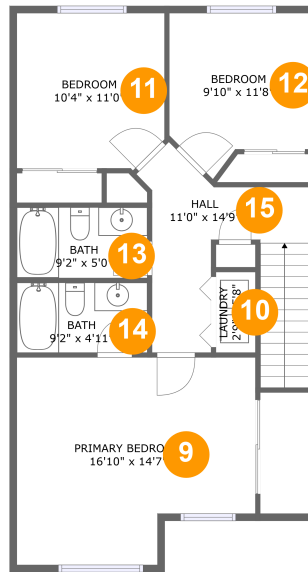

## Room Dimensions

Floor 1

Total sqft: 829

Living area: 568

#	Room name	Dimensions	Area (sqft)	Counted as Living Area
1	Kitchen	10'4" x 10'3"	106 sq. ft	Yes
2	Living Room	16'10" x 12'0"	202 sq. ft	Yes
3	Electrical Room	3'5" x 3'4"	11 sq. ft	No
4	Dining Area	10'2" x 10'3"	105 sq. ft	Yes
5	Garage	12'7" x 16'1"	202 sq. ft	No
6	Foyer	7'5" x 12'11"	84 sq. ft	Yes
7	Pantry	3'5" x 3'5"	12 sq. ft	Yes
8	Wc	3'5" x 7'0"	24 sq. ft	No

## Room Dimensions

Floor 2

Total sqft: 819

Living area: 819

#	Room name	Dimensions	Area (sqft)	Counted as Living Area
9	Primary Bedroom	16'10" x 14'7"	220 sq. ft	Yes
10	Laundry	2'9" x 5'8"	16 sq. ft	Yes
11	Bedroom	10'4" x 11'0"	111 sq. ft	Yes
12	Bedroom	9'10" x 11'8"	97 sq. ft	Yes
13	Bath	9'2" x 5'0"	46 sq. ft	Yes
14	Bath	9'2" x 4'11"	45 sq. ft	Yes
15	Hall	11'0" x 14'9"	119 sq. ft	Yes

## 6 Floor 1 - Foyer

Dimensions: 7'5" x 12'11"  
Area: 84 sq. ft  
Counted as Living Area:  
Yes

Heated: Yes  
Finished: Yes  
Enclosed: Yes  
Contiguous:  
Yes  
Permitted: Yes  
Wet Space: No  
Addition: No  
Conversion: No

## 12 Floor 2 - Bedroom

Dimensions: 9'10" x 11'8"  
Area: 97 sq. ft  
Counted as Living Area:  
Yes

Heated: Yes  
Finished: Yes  
Enclosed: Yes  
Contiguous:  
Yes  
Permitted: Yes  
Wet Space: No  
Addition: No  
Conversion: No