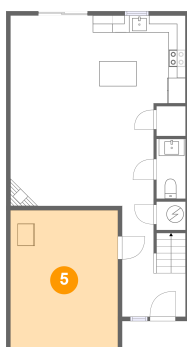

5 Floor 1 - Garage

Dimensions: 12'7" x 16'1"
Area: 202 sq. ft
Counted as Living Area: No

Heated: No
Finished: No
Enclosed: Yes
Contiguous: Yes
Permitted: Yes
Wet Space: No
Addition: No
Conversion: No