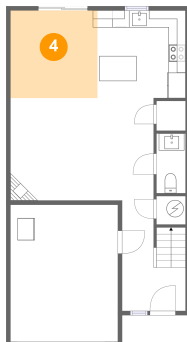

4 Floor 1 - Dining Area

Dimensions: 10'2" x 10'3"
Area: 105 sq. ft
Counted as Living Area:
Yes

Heated: Yes
Finished: Yes
Enclosed: Yes
Contiguous:
Yes
Permitted: Yes
Wet Space: No
Addition: No
Conversion: No