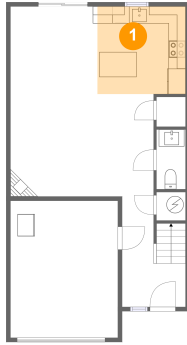

## Room Dimensions

Floor 2

Total sqft: 819

Living area: 819

#	Room name	Dimensions	Area (sqft)	Counted as Living Area
9	Primary Bedroom	16'10" x 14'7"	220 sq. ft	Yes
10	Laundry	2'9" x 5'8"	16 sq. ft	Yes
11	Bedroom	10'4" x 11'0"	111 sq. ft	Yes
12	Bedroom	9'10" x 11'8"	97 sq. ft	Yes
13	Bath	9'2" x 5'0"	46 sq. ft	Yes
14	Bath	9'2" x 4'11"	45 sq. ft	Yes
15	Hall	11'0" x 14'9"	119 sq. ft	Yes

## 1 Floor 1 - Kitchen

Dimensions: 10'4" x 10'3"  
Area: 106 sq. ft  
Counted as Living Area:  
Yes

Heated: Yes  
Finished: Yes  
Enclosed: Yes  
Contiguous:  
Yes  
Permitted: Yes  
Wet Space: No  
Addition: No  
Conversion: No