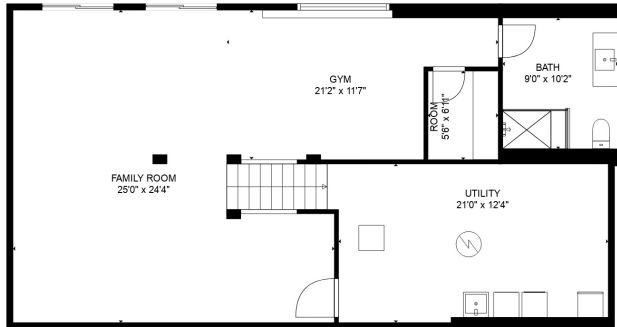

FLOOR 2

FLOOR 3

FLOOR 1

GROSS INTERNAL AREA  
 FLOOR 1: 1139 sq. ft, FLOOR 2: 1802 sq. ft  
 FLOOR 3: 1360 sq. ft, EXCLUDED AREAS:  
 GARAGE: 487 sq. ft  
 TOTAL: 4301 sq. ft  
 Sizes and Dimensions are approximate

GROSS INTERNAL AREA  
 FLOOR 1: 1139 sq. ft, FLOOR 2: 1802 sq. ft  
 FLOOR 3: 1360 sq. ft, EXCLUDED AREAS:  
 GARAGE: 487 sq. ft  
 TOTAL: 4301 sq. ft  
 Sizes and Dimensions are approximate

GROSS INTERNAL AREA  
 FLOOR 1: 1139 sq. ft, FLOOR 2: 1802 sq. ft  
 FLOOR 3: 1360 sq. ft, EXCLUDED AREAS:  
 GARAGE: 487 sq. ft  
 TOTAL: 4301 sq. ft  
 Sizes and Dimensions are approximate

GROSS INTERNAL AREA  
 FLOOR 1: 1139 sq. ft, FLOOR 2: 1802 sq. ft  
 FLOOR 3: 1360 sq. ft, EXCLUDED AREAS:  
 GARAGE: 487 sq. ft  
 TOTAL: 4301 sq. ft  
 Sizes and Dimensions are approximate