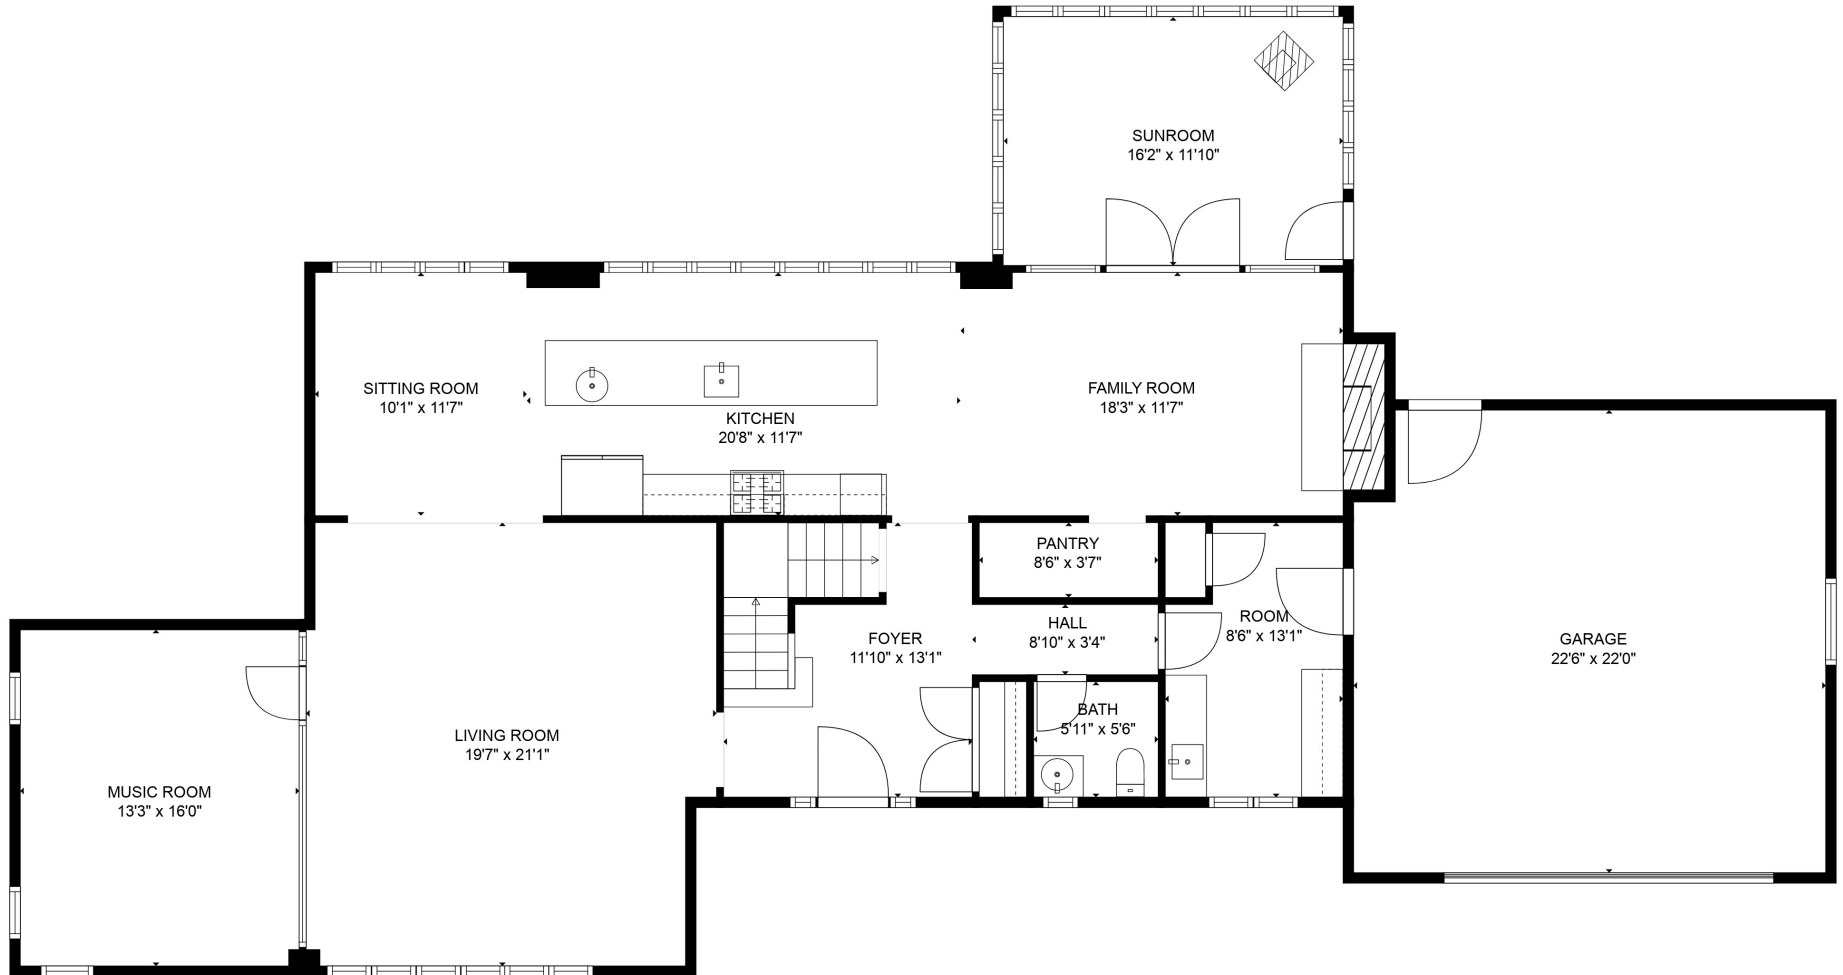

FLOOR 2

FLOOR 3

FLOOR 1

GROSS INTERNAL AREA  
 FLOOR 1: 1139 sq. ft, FLOOR 2: 1802 sq. ft  
 FLOOR 3: 1360 sq. ft, EXCLUDED AREAS:  
 GARAGE: 487 sq. ft  
 TOTAL: 4301 sq. ft  
 Sizes and Dimensions are approximate

GROSS INTERNAL AREA  
 FLOOR 1: 1139 sq. ft, FLOOR 2: 1802 sq. ft  
 FLOOR 3: 1360 sq. ft, EXCLUDED AREAS:  
 GARAGE: 487 sq. ft  
 TOTAL: 4301 sq. ft  
 Sizes and Dimensions are approximate

GROSS INTERNAL AREA  
 FLOOR 1: 1139 sq. ft, FLOOR 2: 1802 sq. ft  
 FLOOR 3: 1360 sq. ft, EXCLUDED AREAS:  
 GARAGE: 487 sq. ft  
 TOTAL: 4301 sq. ft  
 Sizes and Dimensions are approximate

GROSS INTERNAL AREA  
 FLOOR 1: 1139 sq. ft, FLOOR 2: 1802 sq. ft  
 FLOOR 3: 1360 sq. ft, EXCLUDED AREAS:  
 GARAGE: 487 sq. ft  
 TOTAL: 4301 sq. ft  
 Sizes and Dimensions are approximate