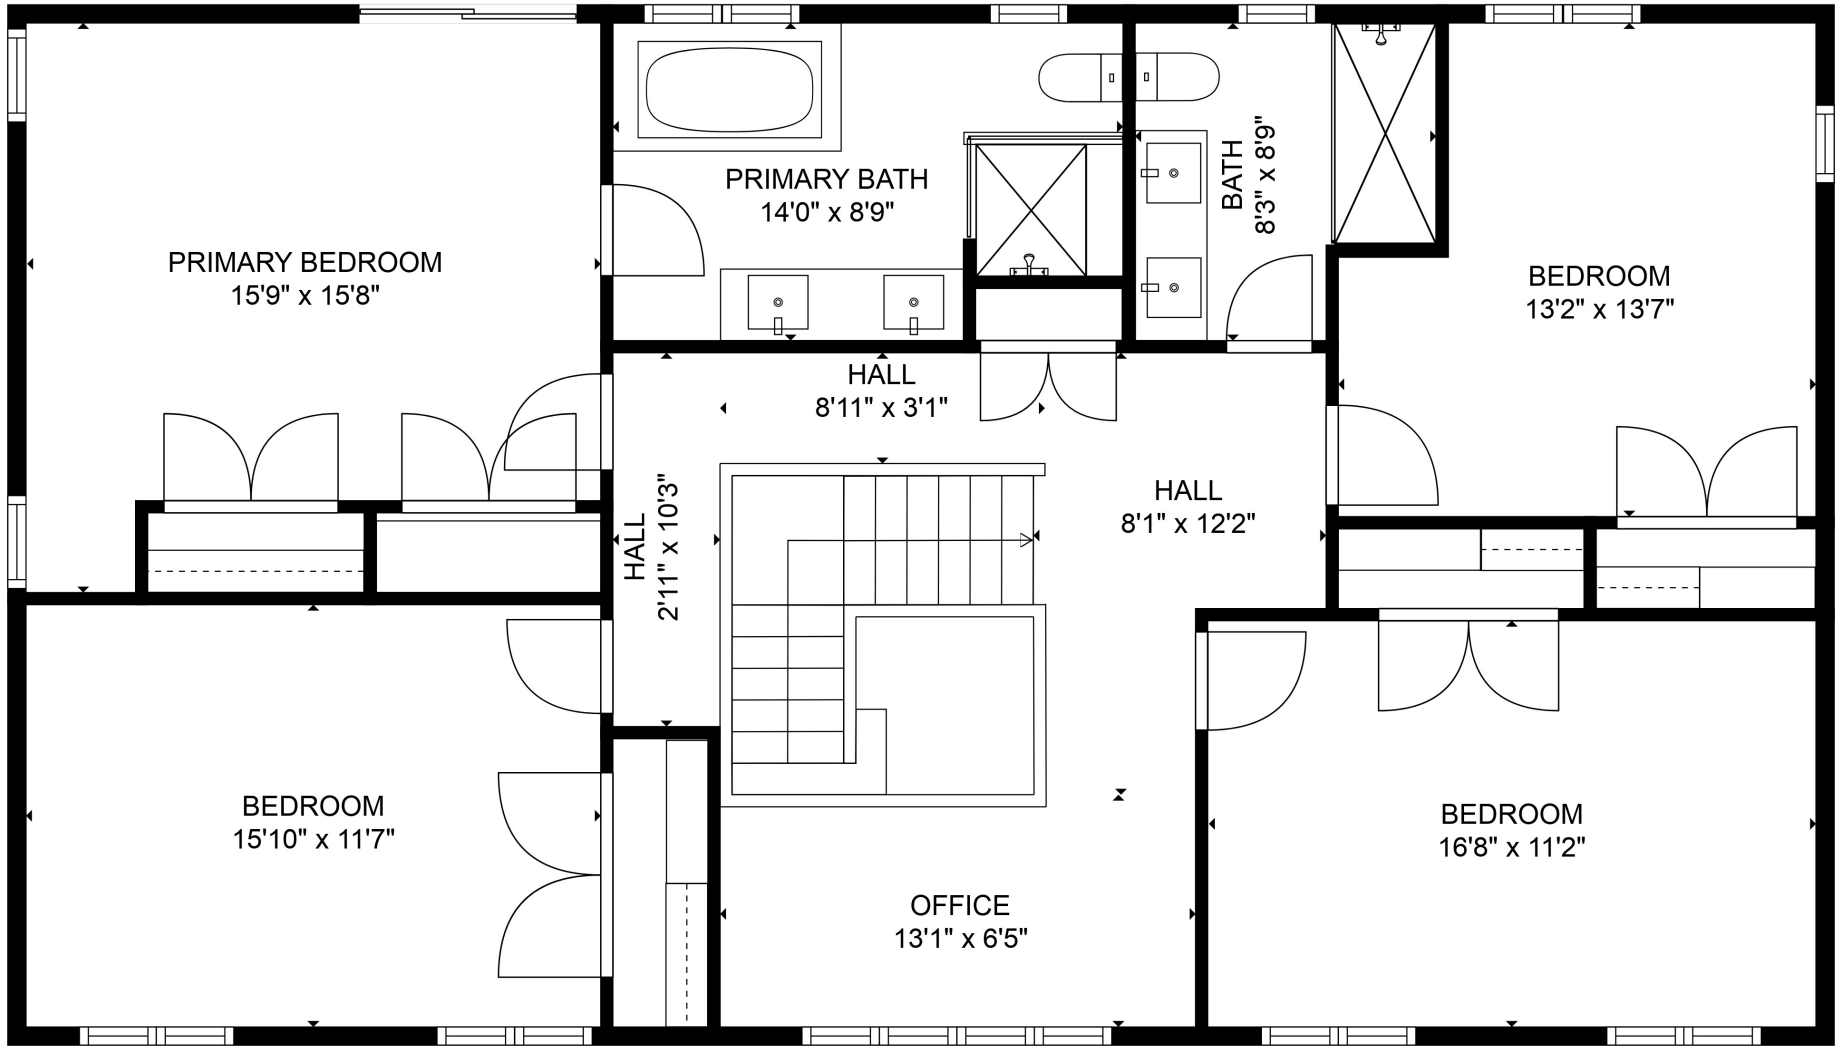

FLOOR 2

FLOOR 3

FLOOR 1

GROSS INTERNAL AREA  
 FLOOR 1: 1139 sq. ft, FLOOR 2: 1802 sq. ft  
 FLOOR 3: 1360 sq. ft, EXCLUDED AREAS:  
 GARAGE: 487 sq. ft  
 TOTAL: 4301 sq. ft  
 Sizes and Dimensions are approximate

GROSS INTERNAL AREA  
 FLOOR 1: 1139 sq. ft, FLOOR 2: 1802 sq. ft  
 FLOOR 3: 1360 sq. ft, EXCLUDED AREAS:  
 GARAGE: 487 sq. ft  
 TOTAL: 4301 sq. ft  
 Sizes and Dimensions are approximate

GROSS INTERNAL AREA  
 FLOOR 1: 1139 sq. ft, FLOOR 2: 1802 sq. ft  
 FLOOR 3: 1360 sq. ft, EXCLUDED AREAS:  
 GARAGE: 487 sq. ft  
 TOTAL: 4301 sq. ft  
 Sizes and Dimensions are approximate

GROSS INTERNAL AREA  
 FLOOR 1: 1139 sq. ft, FLOOR 2: 1802 sq. ft  
 FLOOR 3: 1360 sq. ft, EXCLUDED AREAS:  
 GARAGE: 487 sq. ft  
 TOTAL: 4301 sq. ft  
 Sizes and Dimensions are approximate