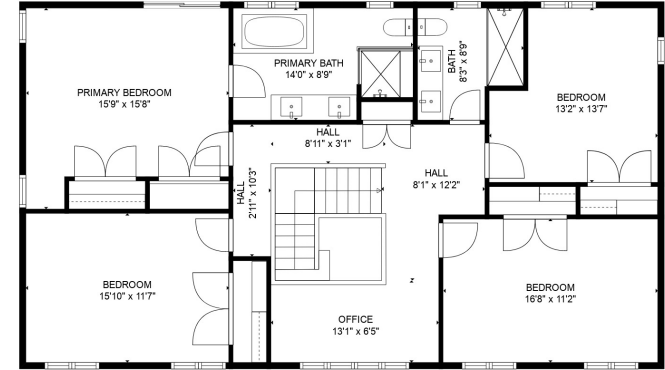

FLOOR 2

FLOOR 3

FLOOR 1

GROSS INTERNAL AREA  
 FLOOR 1: 1139 sq. ft, FLOOR 2: 1802 sq. ft  
 FLOOR 3: 1360 sq. ft, EXCLUDED AREAS:  
 GARAGE: 487 sq. ft  
 TOTAL: 4301 sq. ft  
 Sizes and Dimensions are approximate

GROSS INTERNAL AREA  
 FLOOR 1: 1139 sq. ft, FLOOR 2: 1802 sq. ft  
 FLOOR 3: 1360 sq. ft, EXCLUDED AREAS:  
 GARAGE: 487 sq. ft  
 TOTAL: 4301 sq. ft  
 Sizes and Dimensions are approximate

GROSS INTERNAL AREA  
 FLOOR 1: 1139 sq. ft, FLOOR 2: 1802 sq. ft  
 FLOOR 3: 1360 sq. ft, EXCLUDED AREAS:  
 GARAGE: 487 sq. ft  
 TOTAL: 4301 sq. ft  
 Sizes and Dimensions are approximate

GROSS INTERNAL AREA  
 FLOOR 1: 1139 sq. ft, FLOOR 2: 1802 sq. ft  
 FLOOR 3: 1360 sq. ft, EXCLUDED AREAS:  
 GARAGE: 487 sq. ft  
 TOTAL: 4301 sq. ft  
 Sizes and Dimensions are approximate