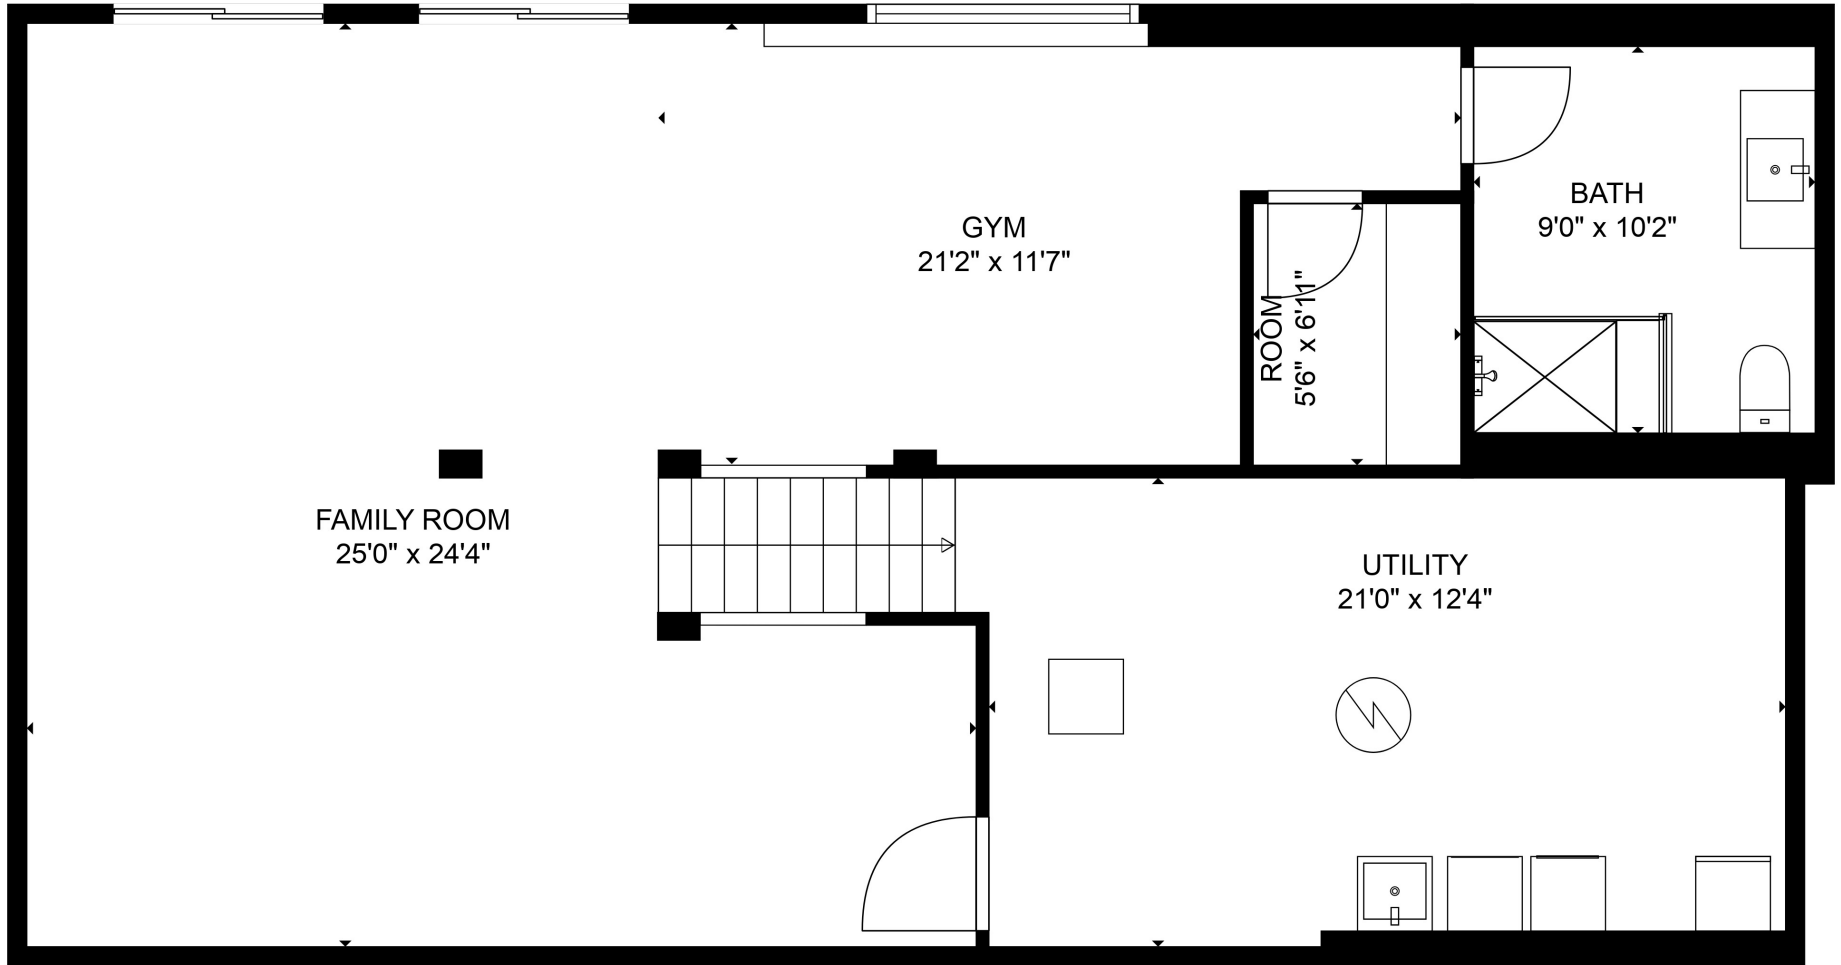

FLOOR 2

FLOOR 3

FLOOR 1

GROSS INTERNAL AREA  
 FLOOR 1: 1139 sq. ft, FLOOR 2: 1802 sq. ft  
 FLOOR 3: 1360 sq. ft, EXCLUDED AREAS:  
 GARAGE: 487 sq. ft  
 TOTAL: 4301 sq. ft  
 Sizes and Dimensions are approximate

GROSS INTERNAL AREA  
 FLOOR 1: 1139 sq. ft, FLOOR 2: 1802 sq. ft  
 FLOOR 3: 1360 sq. ft, EXCLUDED AREAS:  
 GARAGE: 487 sq. ft  
 TOTAL: 4301 sq. ft  
 Sizes and Dimensions are approximate

GROSS INTERNAL AREA  
 FLOOR 1: 1139 sq. ft, FLOOR 2: 1802 sq. ft  
 FLOOR 3: 1360 sq. ft, EXCLUDED AREAS:  
 GARAGE: 487 sq. ft  
 TOTAL: 4301 sq. ft  
 Sizes and Dimensions are approximate

GROSS INTERNAL AREA  
 FLOOR 1: 1139 sq. ft, FLOOR 2: 1802 sq. ft  
 FLOOR 3: 1360 sq. ft, EXCLUDED AREAS:  
 GARAGE: 487 sq. ft  
 TOTAL: 4301 sq. ft  
 Sizes and Dimensions are approximate