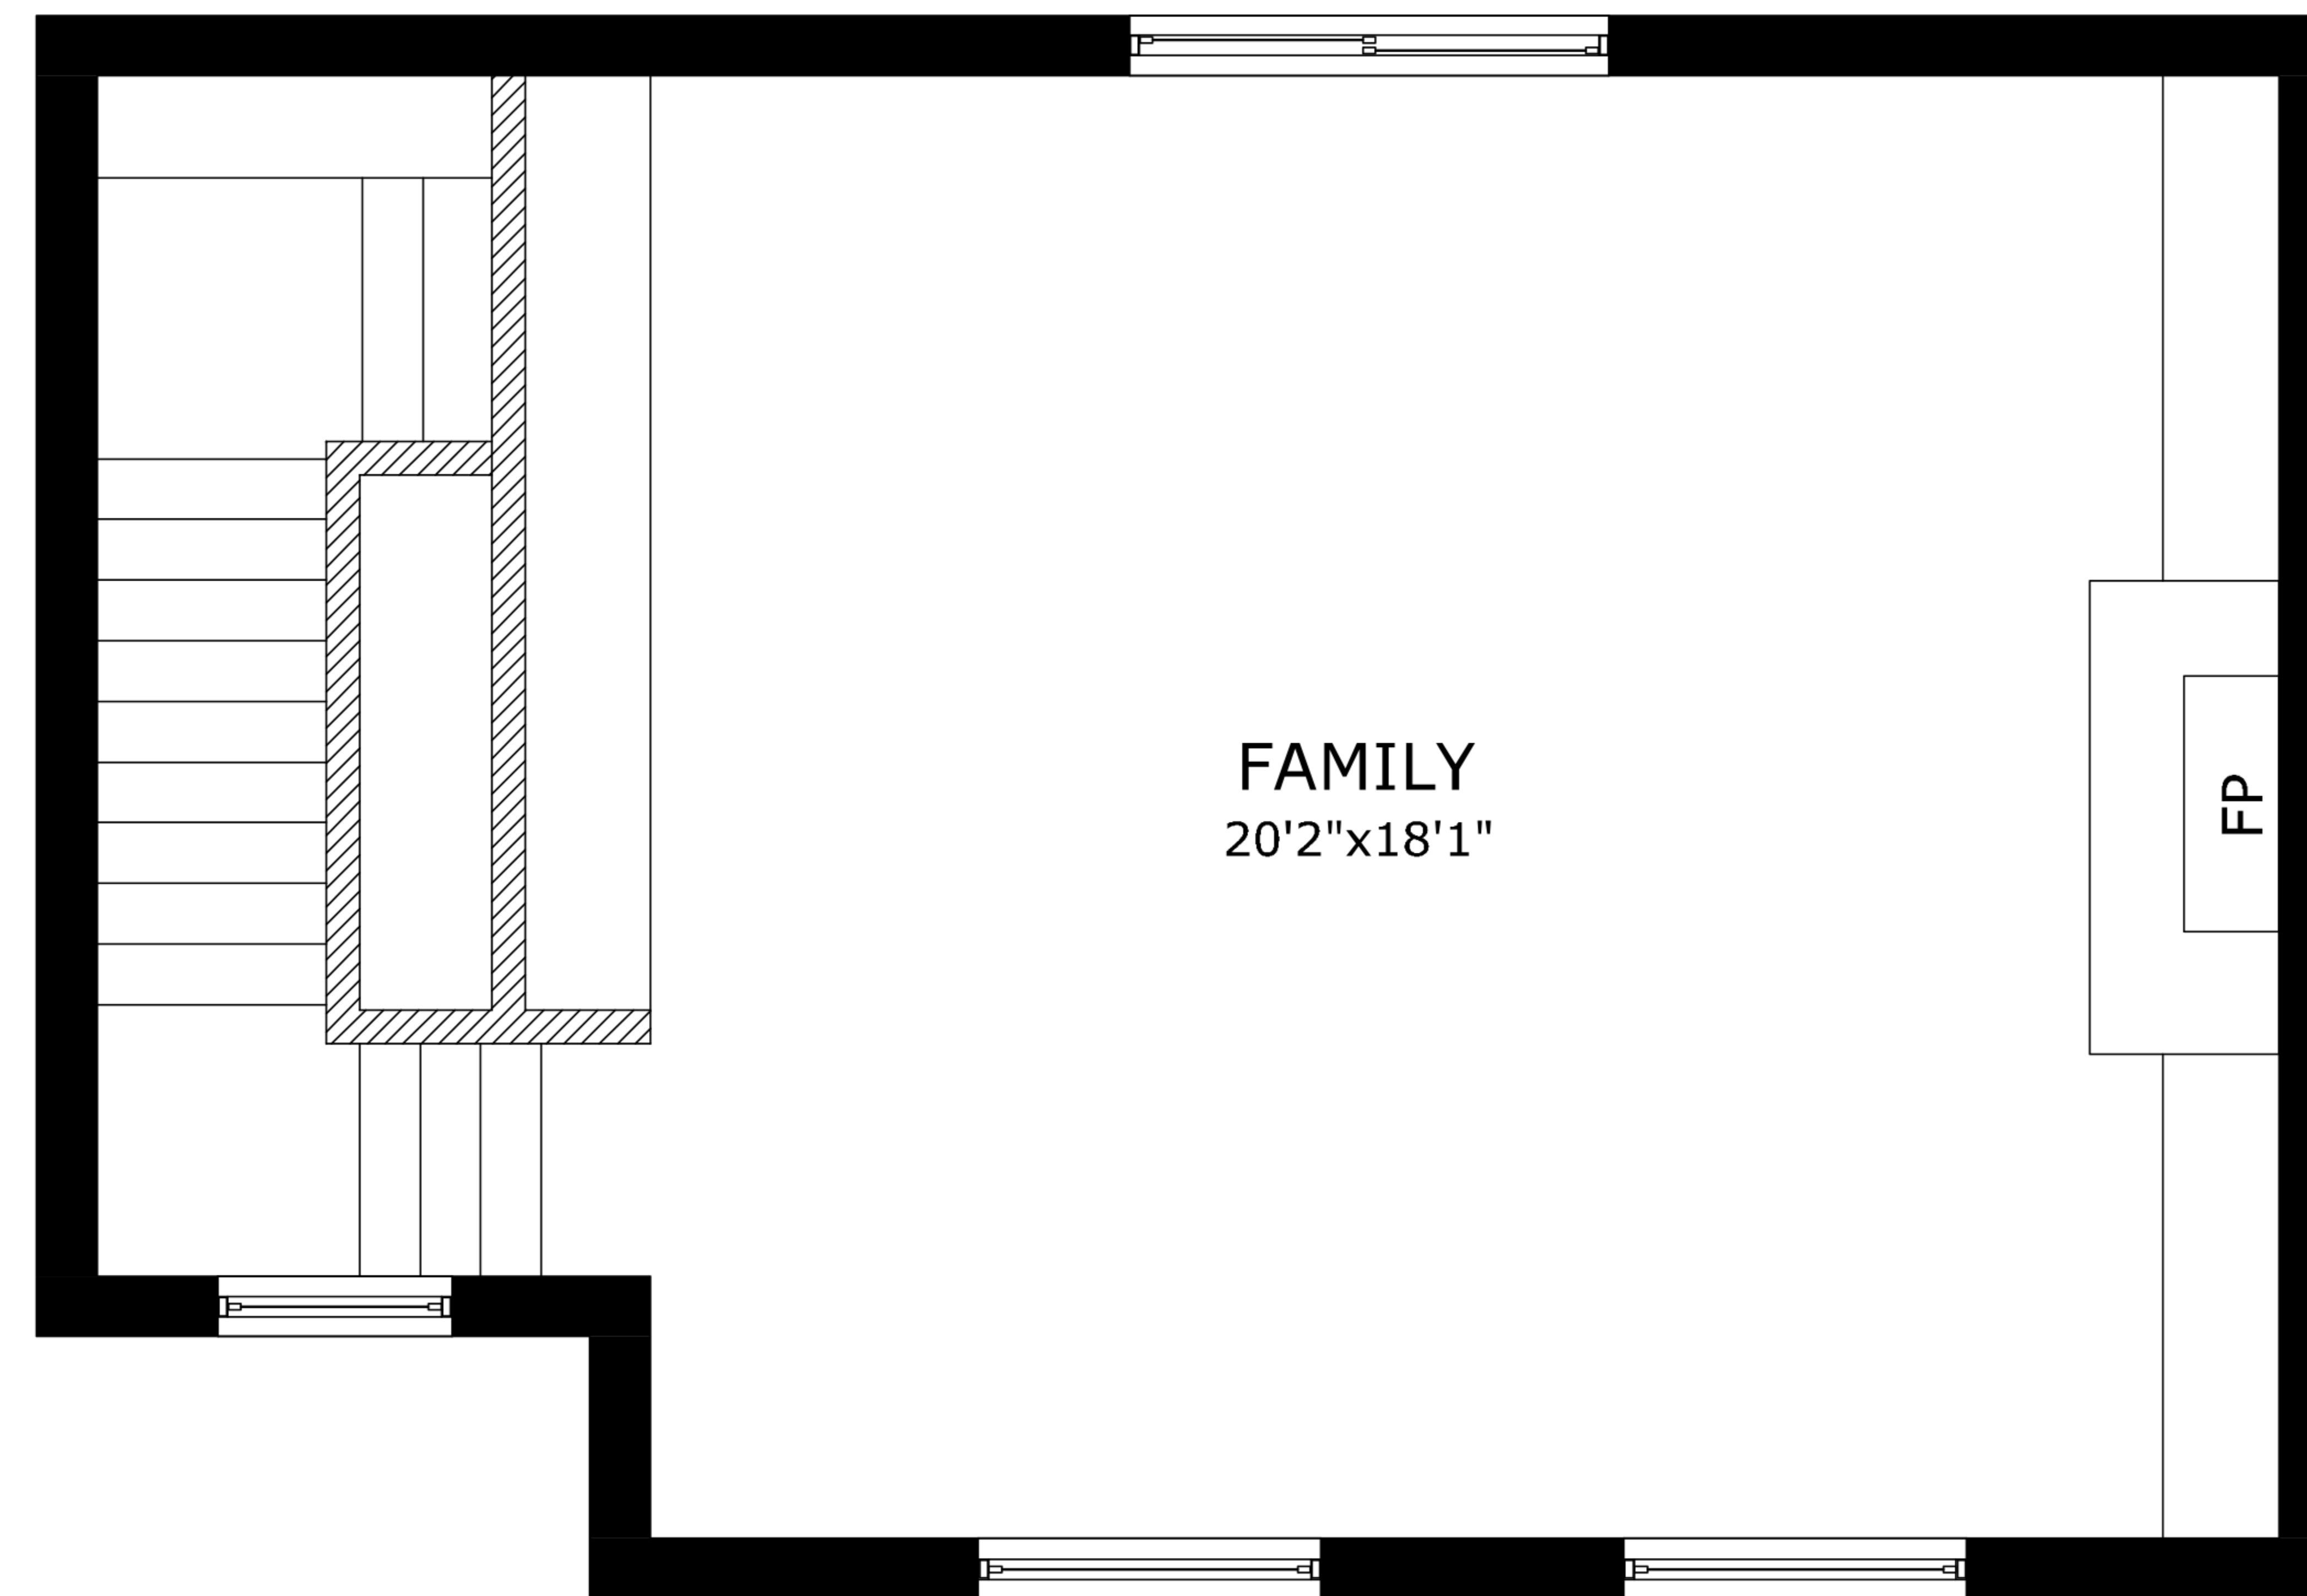

GROSS INTERNAL AREA TOTAL: 2423 SQ FT SIZES AND DIMENSIONS ARE APPROXIMATE, ACTUAL MAY VARY

GROSS INTERNAL AREA TOTAL: 2423 SQ FT SIZES AND DIMENSIONS ARE APPROXIMATE, ACTUAL MAY VARY