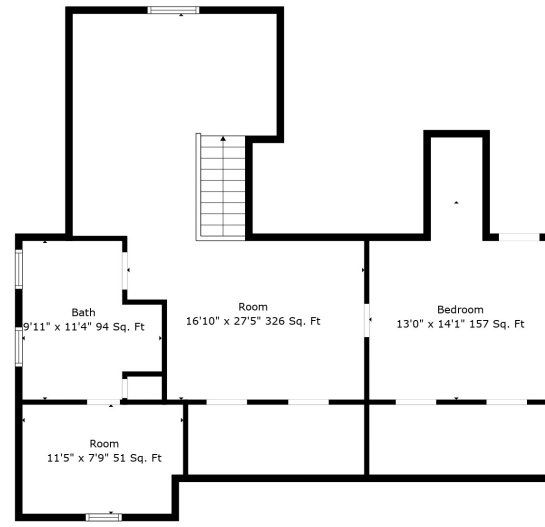

Floor 2

Floor 3

Floor 1

Total scanned area: 3543 sq. ft

Total scanned area: 3543 sq. ft

Measurements Are Calculated By Cubicasa Technology. Deemed Highly Reliable But Not Guaranteed.

Total scanned area: 3543 sq. ft

Measurements Are Calculated By Cubicasa Technology. Deemed Highly Reliable But Not Guaranteed.

Total scanned area: 3543 sq. ft