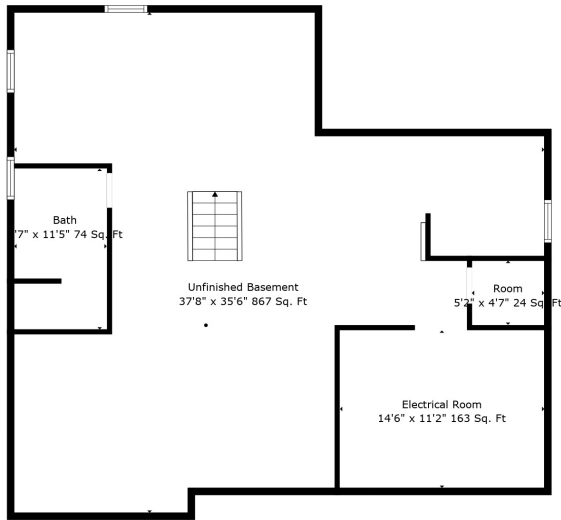

Floor 2

Floor 3

Floor 1

Total scanned area: 3543 sq. ft

Total scanned area: 3543 sq. ft

Measurements Are Calculated By Cubicasa Technology. Deemed Highly Reliable But Not Guaranteed.

Total scanned area: 3543 sq. ft

Measurements Are Calculated By Cubicasa Technology. Deemed Highly Reliable But Not Guaranteed.

Total scanned area: 3543 sq. ft