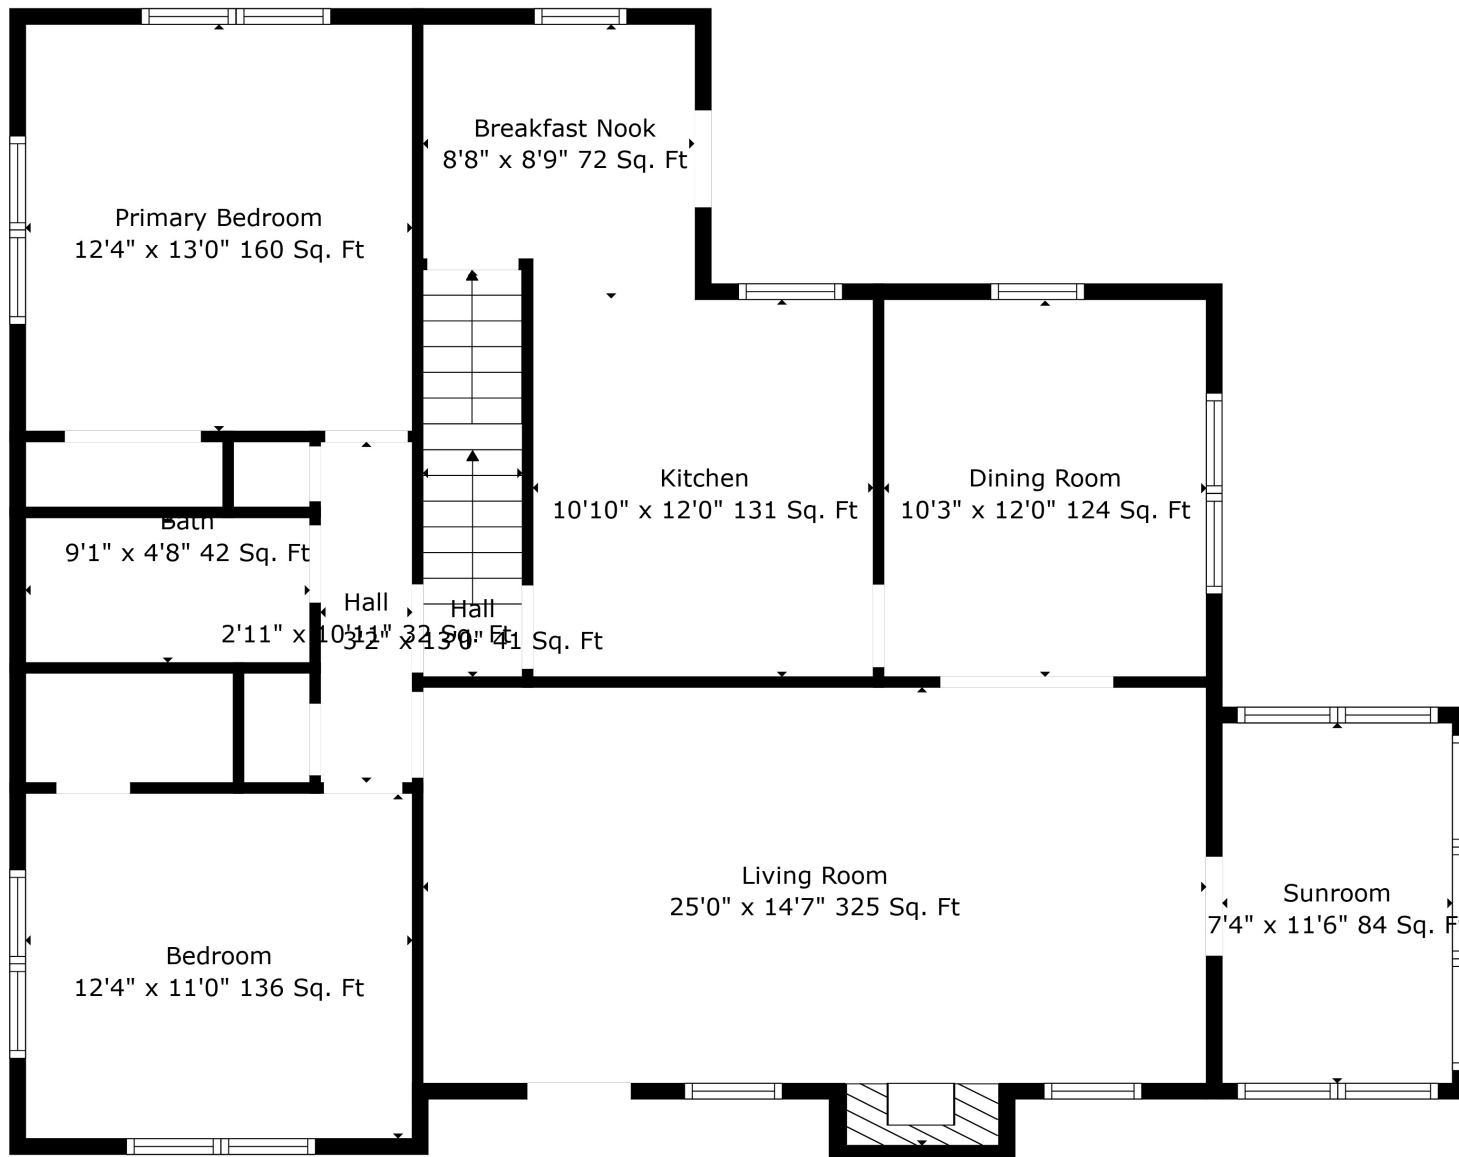

Floor 2

Floor 3

Floor 1

Total scanned area: 3543 sq. ft

Total scanned area: 3543 sq. ft

Measurements Are Calculated By Cubicasa Technology. Deemed Highly Reliable But Not Guaranteed.

Total scanned area: 3543 sq. ft

Measurements Are Calculated By Cubicasa Technology. Deemed Highly Reliable But Not Guaranteed.

Total scanned area: 3543 sq. ft