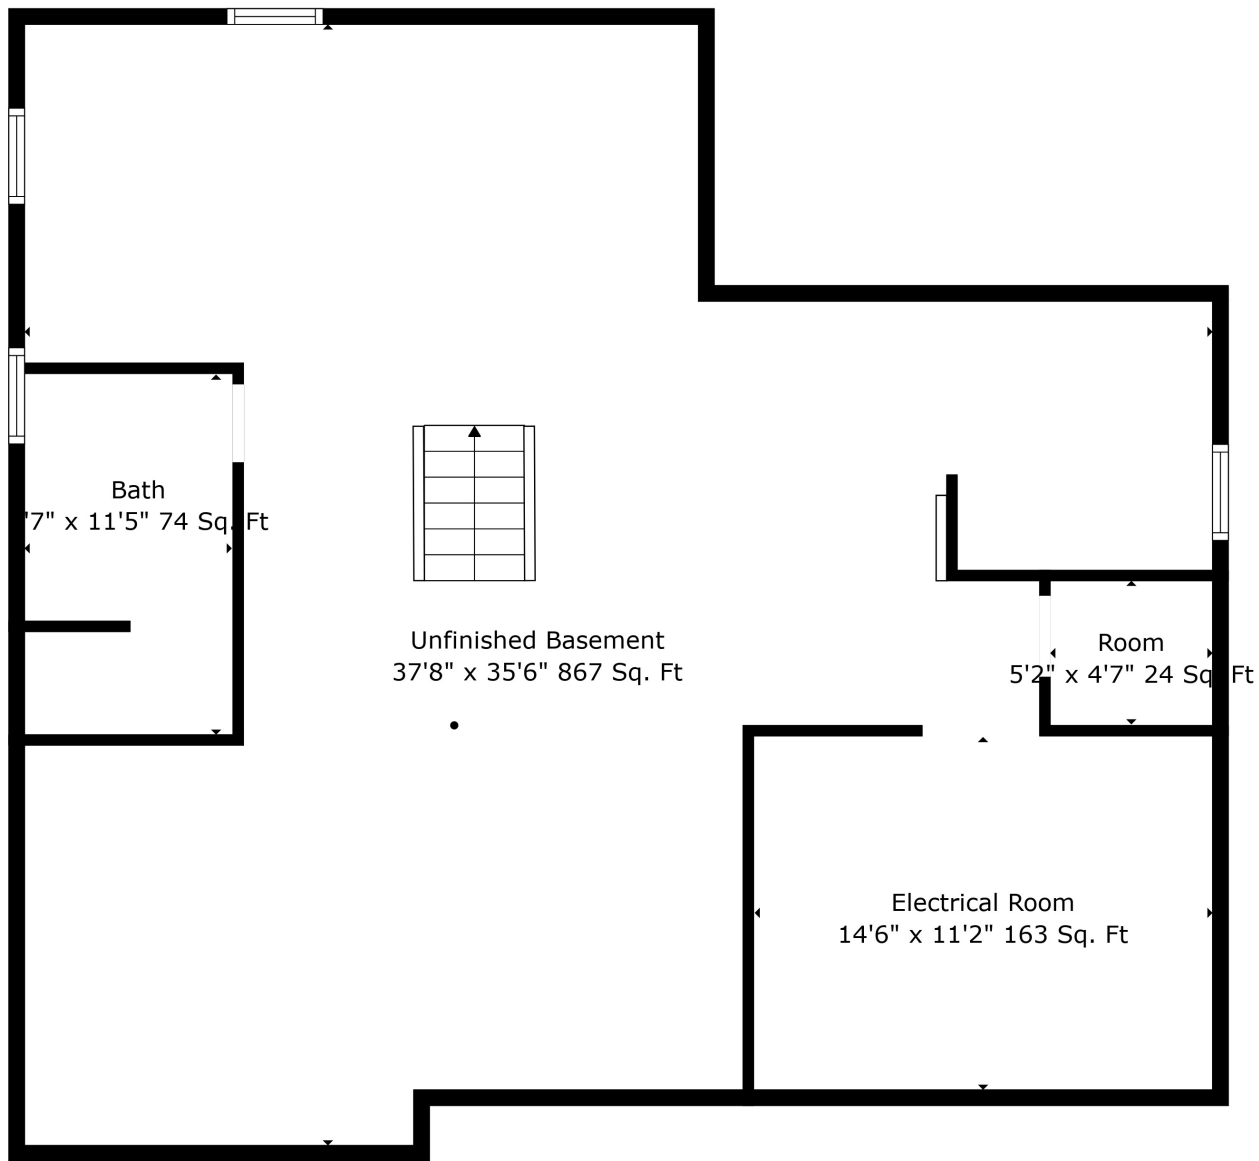

Floor 2

Floor 3

Floor 1

Total scanned area: 3543 sq. ft

Total scanned area: 3543 sq. ft

Measurements Are Calculated By Cubicasa Technology. Deemed Highly Reliable But Not Guaranteed.

Total scanned area: 3543 sq. ft

Measurements Are Calculated By Cubicasa Technology. Deemed Highly Reliable But Not Guaranteed.

Total scanned area: 3543 sq. ft