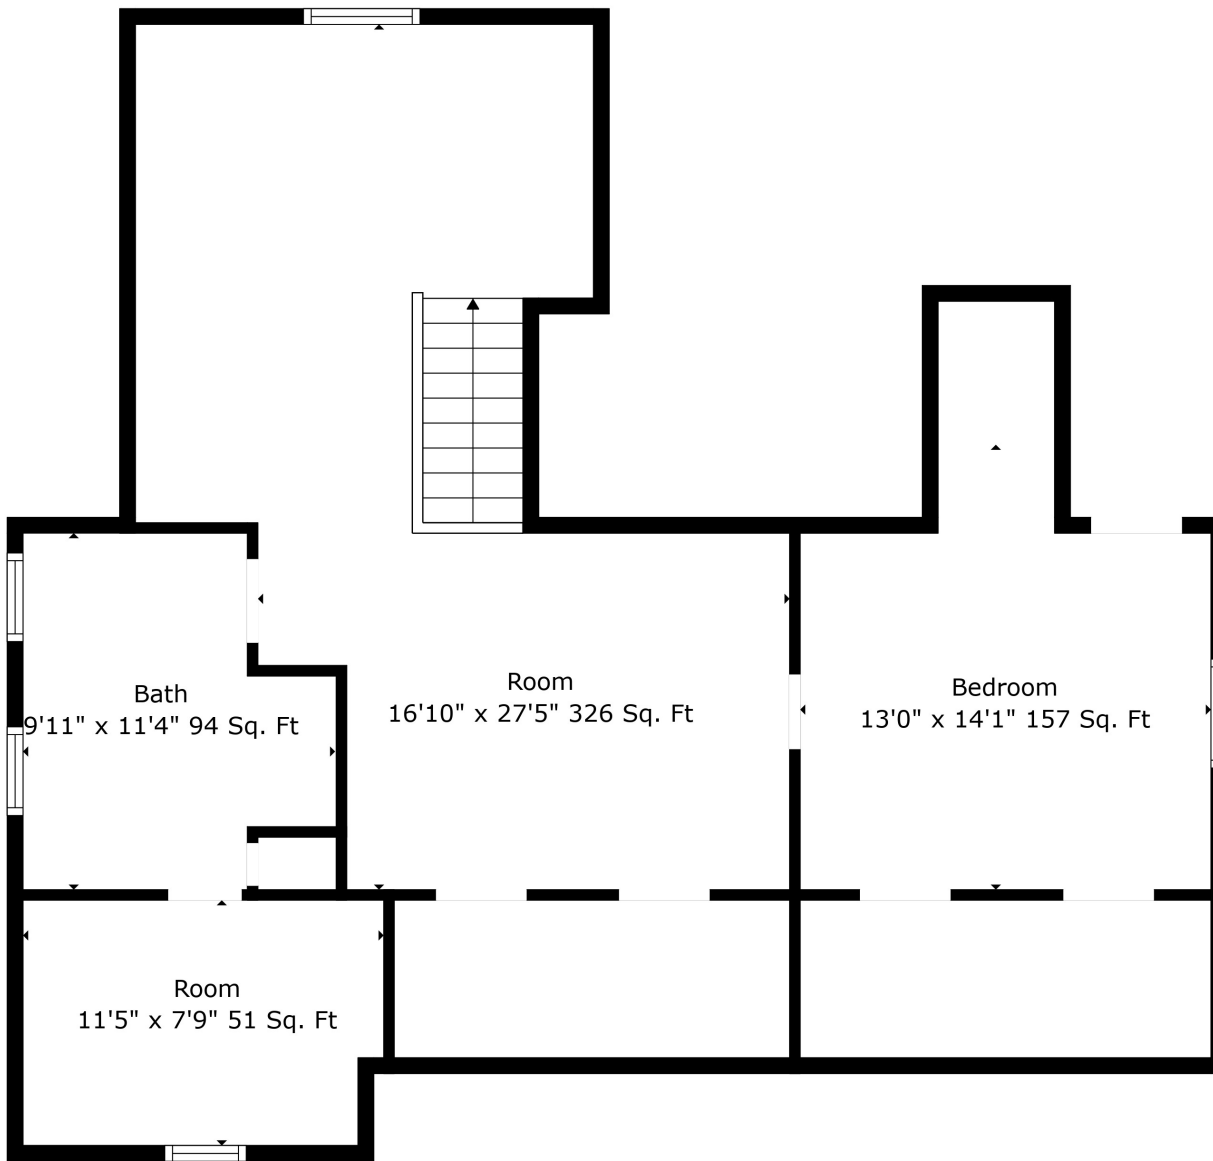

Floor 2

Floor 3

Floor 1

Total scanned area: 3543 sq. ft

Total scanned area: 3543 sq. ft

Measurements Are Calculated By Cubicasa Technology. Deemed Highly Reliable But Not Guaranteed.

Total scanned area: 3543 sq. ft

Measurements Are Calculated By Cubicasa Technology. Deemed Highly Reliable But Not Guaranteed.

Total scanned area: 3543 sq. ft