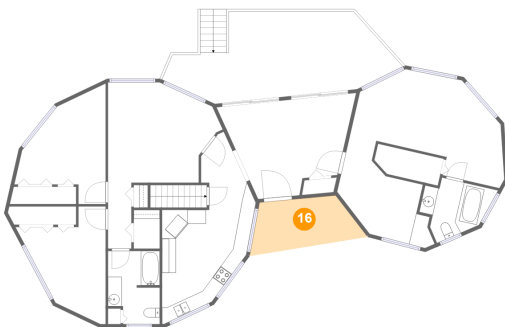

16 Floor 2 - Outdoor

Dimensions: 14'1" x 6'11"
Area: 99 sq. ft
Counted as living area: No

Heated: No
Finished: Yes
Enclosed: No
Contiguous: Yes
Permitted: Yes
Wet space: No
Addition: No
Conversion: No