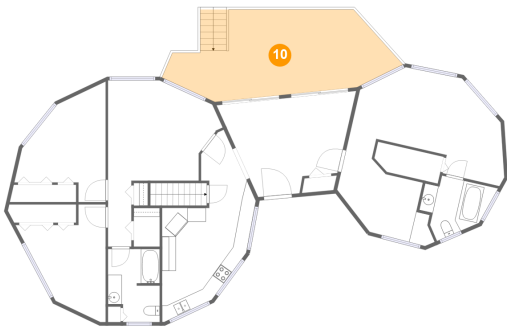

10 Floor 2 - Outdoor

Dimensions: 33'10" x 13'0"
Area: 336 sq. ft
Counted as living area: No

Heated: No
Finished: Yes
Enclosed: No
Contiguous: Yes
Permitted: Yes
Wet space: No
Addition: No
Conversion: No