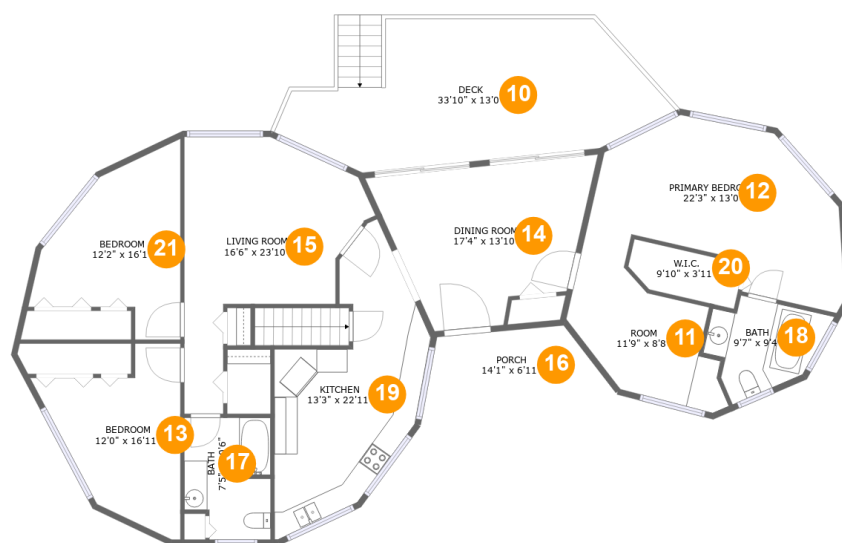

 **3,915** Total sqft

1054 Rising Star Drive, Bedford, Bedford County, Virginia, United States, 24523

Room dimensions

Floor 1

Total sqft: 1740

Living area: 449

#		Dimensions	sqft	Counted as living area
1	Room	18'4" x 9'5"	185 sq. ft	Yes
2	Bath	9'4" x 9'2"	67 sq. ft	No
3	Room	19'7" x 15'2"	241 sq. ft	No
4	Room	17'11" x 7'3"	120 sq. ft	No
5	Utility	29'4" x 15'5"	243 sq. ft	No
6	Kitchen	15'0" x 14'9"	191 sq. ft	No
7	Hall	13'1" x 4'1"	54 sq. ft	No
8	Bedroom	10'1" x 14'4"	128 sq. ft	Yes
9	Living Room	20'5" x 15'7"	292 sq. ft	No

1054 Rising Star Drive, Bedford, Bedford County, Virginia, United States, 24523

Room dimensions

Floor 2

Total sqft: 2175 Living area: 1741

#		Dimensions	sqft	Counted as living area
10	Outdoor	33'10" x 13'0"	336 sq. ft	No
11	Room	11'9" x 8'8"	109 sq. ft	Yes
12	Bedroom	22'3" x 13'0"	240 sq. ft	Yes
13	Bedroom	12'0" x 16'11"	134 sq. ft	Yes
14	Dining Room	17'4" x 13'10"	203 sq. ft	Yes
15	Living Room	16'6" x 23'10"	228 sq. ft	Yes
16	Outdoor	14'1" x 6'11"	99 sq. ft	No
17	Bath	7'5" x 10'6"	72 sq. ft	Yes
18	Bath	9'7" x 9'4"	64 sq. ft	Yes
19	Kitchen	13'3" x 22'11"	214 sq. ft	Yes
20	Cl	9'10" x 3'11"	37 sq. ft	Yes