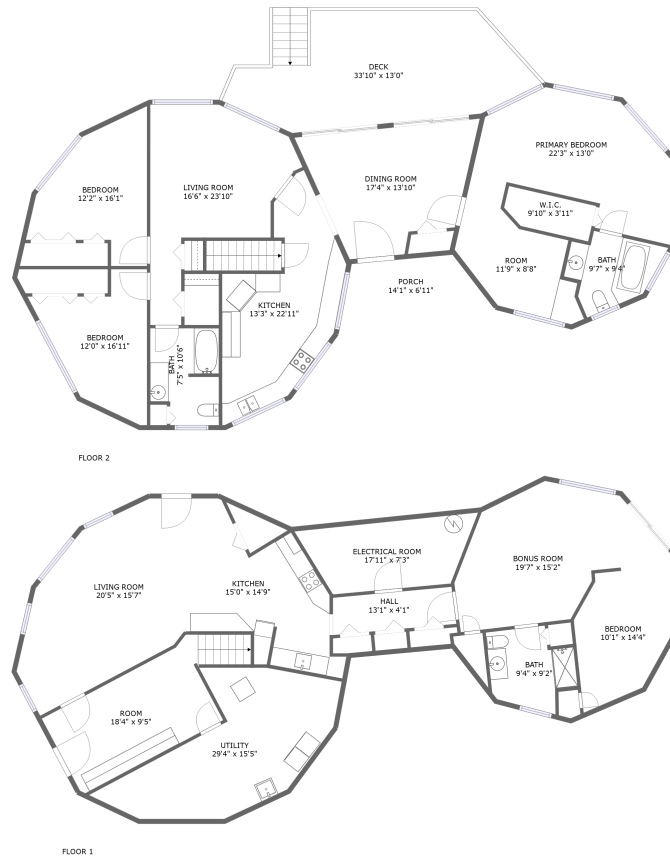

1054 Rising Star Drive, Bedford, Bedford County, Virginia, United States, 24523

Property summary

 **0** Garages

 **4** Bedrooms

 **3** Bathrooms

 **0** Half baths

 **2** Floors

 **2,190** Gross living area sqft

 **3,915** Total sqft

1054 Rising Star Drive, Bedford, Bedford County, Virginia, United States, 24523

Room dimensions

Floor 1

Total sqft: 1740

Living area: 449

#		Dimensions	sqft	Counted as living area
1	Room	18'4" x 9'5"	185 sq. ft	Yes
2	Bath	9'4" x 9'2"	67 sq. ft	No
3	Room	19'7" x 15'2"	241 sq. ft	No
4	Room	17'11" x 7'3"	120 sq. ft	No
5	Utility	29'4" x 15'5"	243 sq. ft	No
6	Kitchen	15'0" x 14'9"	191 sq. ft	No
7	Hall	13'1" x 4'1"	54 sq. ft	No
8	Bedroom	10'1" x 14'4"	128 sq. ft	Yes
9	Living Room	20'5" x 15'7"	292 sq. ft	No

1054 Rising Star Drive, Bedford, Bedford County, Virginia, United States, 24523

Room dimensions

Floor 2

Total sqft: 2175 Living area: 1741

#		Dimensions	sqft	Counted as living area
10	Outdoor	33'10" x 13'0"	336 sq. ft	No
11	Room	11'9" x 8'8"	109 sq. ft	Yes
12	Bedroom	22'3" x 13'0"	240 sq. ft	Yes
13	Bedroom	12'0" x 16'11"	134 sq. ft	Yes
14	Dining Room	17'4" x 13'10"	203 sq. ft	Yes
15	Living Room	16'6" x 23'10"	228 sq. ft	Yes
16	Outdoor	14'1" x 6'11"	99 sq. ft	No
17	Bath	7'5" x 10'6"	72 sq. ft	Yes
18	Bath	9'7" x 9'4"	64 sq. ft	Yes
19	Kitchen	13'3" x 22'11"	214 sq. ft	Yes
20	Cl	9'10" x 3'11"	37 sq. ft	Yes