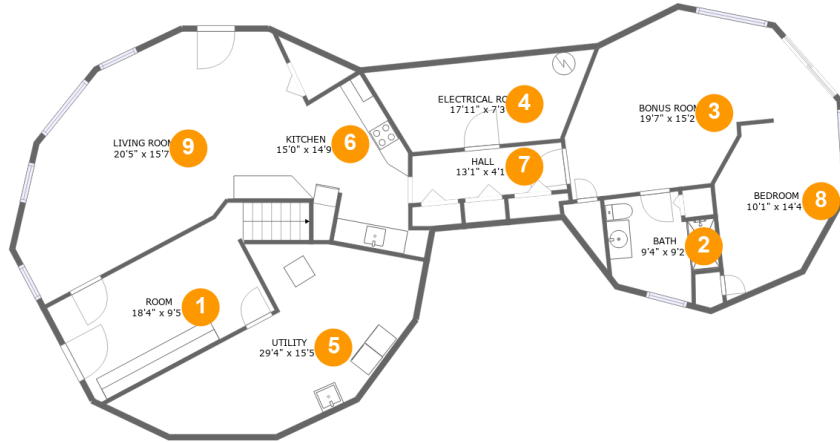

1054 Rising Star Drive, Bedford, Bedford County, Virginia, United States, 24523

Property summary

 **0** Garages

 **4** Bedrooms

 **3** Bathrooms

 **0** Half baths

 **2** Floors

 **2,190** Gross living area sqft

 **3,915** Total sqft

1054 Rising Star Drive, Bedford, Bedford County, Virginia, United States, 24523

Room dimensions

Floor 1

Total sqft: 1740

Living area: 449

#		Dimensions	sqft	Counted as living area
1	Room	18'4" x 9'5"	185 sq. ft	Yes
2	Bath	9'4" x 9'2"	67 sq. ft	No
3	Room	19'7" x 15'2"	241 sq. ft	No
4	Room	17'11" x 7'3"	120 sq. ft	No
5	Utility	29'4" x 15'5"	243 sq. ft	No
6	Kitchen	15'0" x 14'9"	191 sq. ft	No
7	Hall	13'1" x 4'1"	54 sq. ft	No
8	Bedroom	10'1" x 14'4"	128 sq. ft	Yes
9	Living Room	20'5" x 15'7"	292 sq. ft	No

1054 Rising Star Drive, Bedford, Bedford County, Virginia, United States, 24523

Room dimensions

Floor 2

Total sqft: 2175 Living area: 1741

#		Dimensions	sqft	Counted as living area
10	Outdoor	33'10" x 13'0"	336 sq. ft	No
11	Room	11'9" x 8'8"	109 sq. ft	Yes
12	Bedroom	22'3" x 13'0"	240 sq. ft	Yes
13	Bedroom	12'0" x 16'11"	134 sq. ft	Yes
14	Dining Room	17'4" x 13'10"	203 sq. ft	Yes
15	Living Room	16'6" x 23'10"	228 sq. ft	Yes
16	Outdoor	14'1" x 6'11"	99 sq. ft	No
17	Bath	7'5" x 10'6"	72 sq. ft	Yes
18	Bath	9'7" x 9'4"	64 sq. ft	Yes
19	Kitchen	13'3" x 22'11"	214 sq. ft	Yes
20	Cl	9'10" x 3'11"	37 sq. ft	Yes