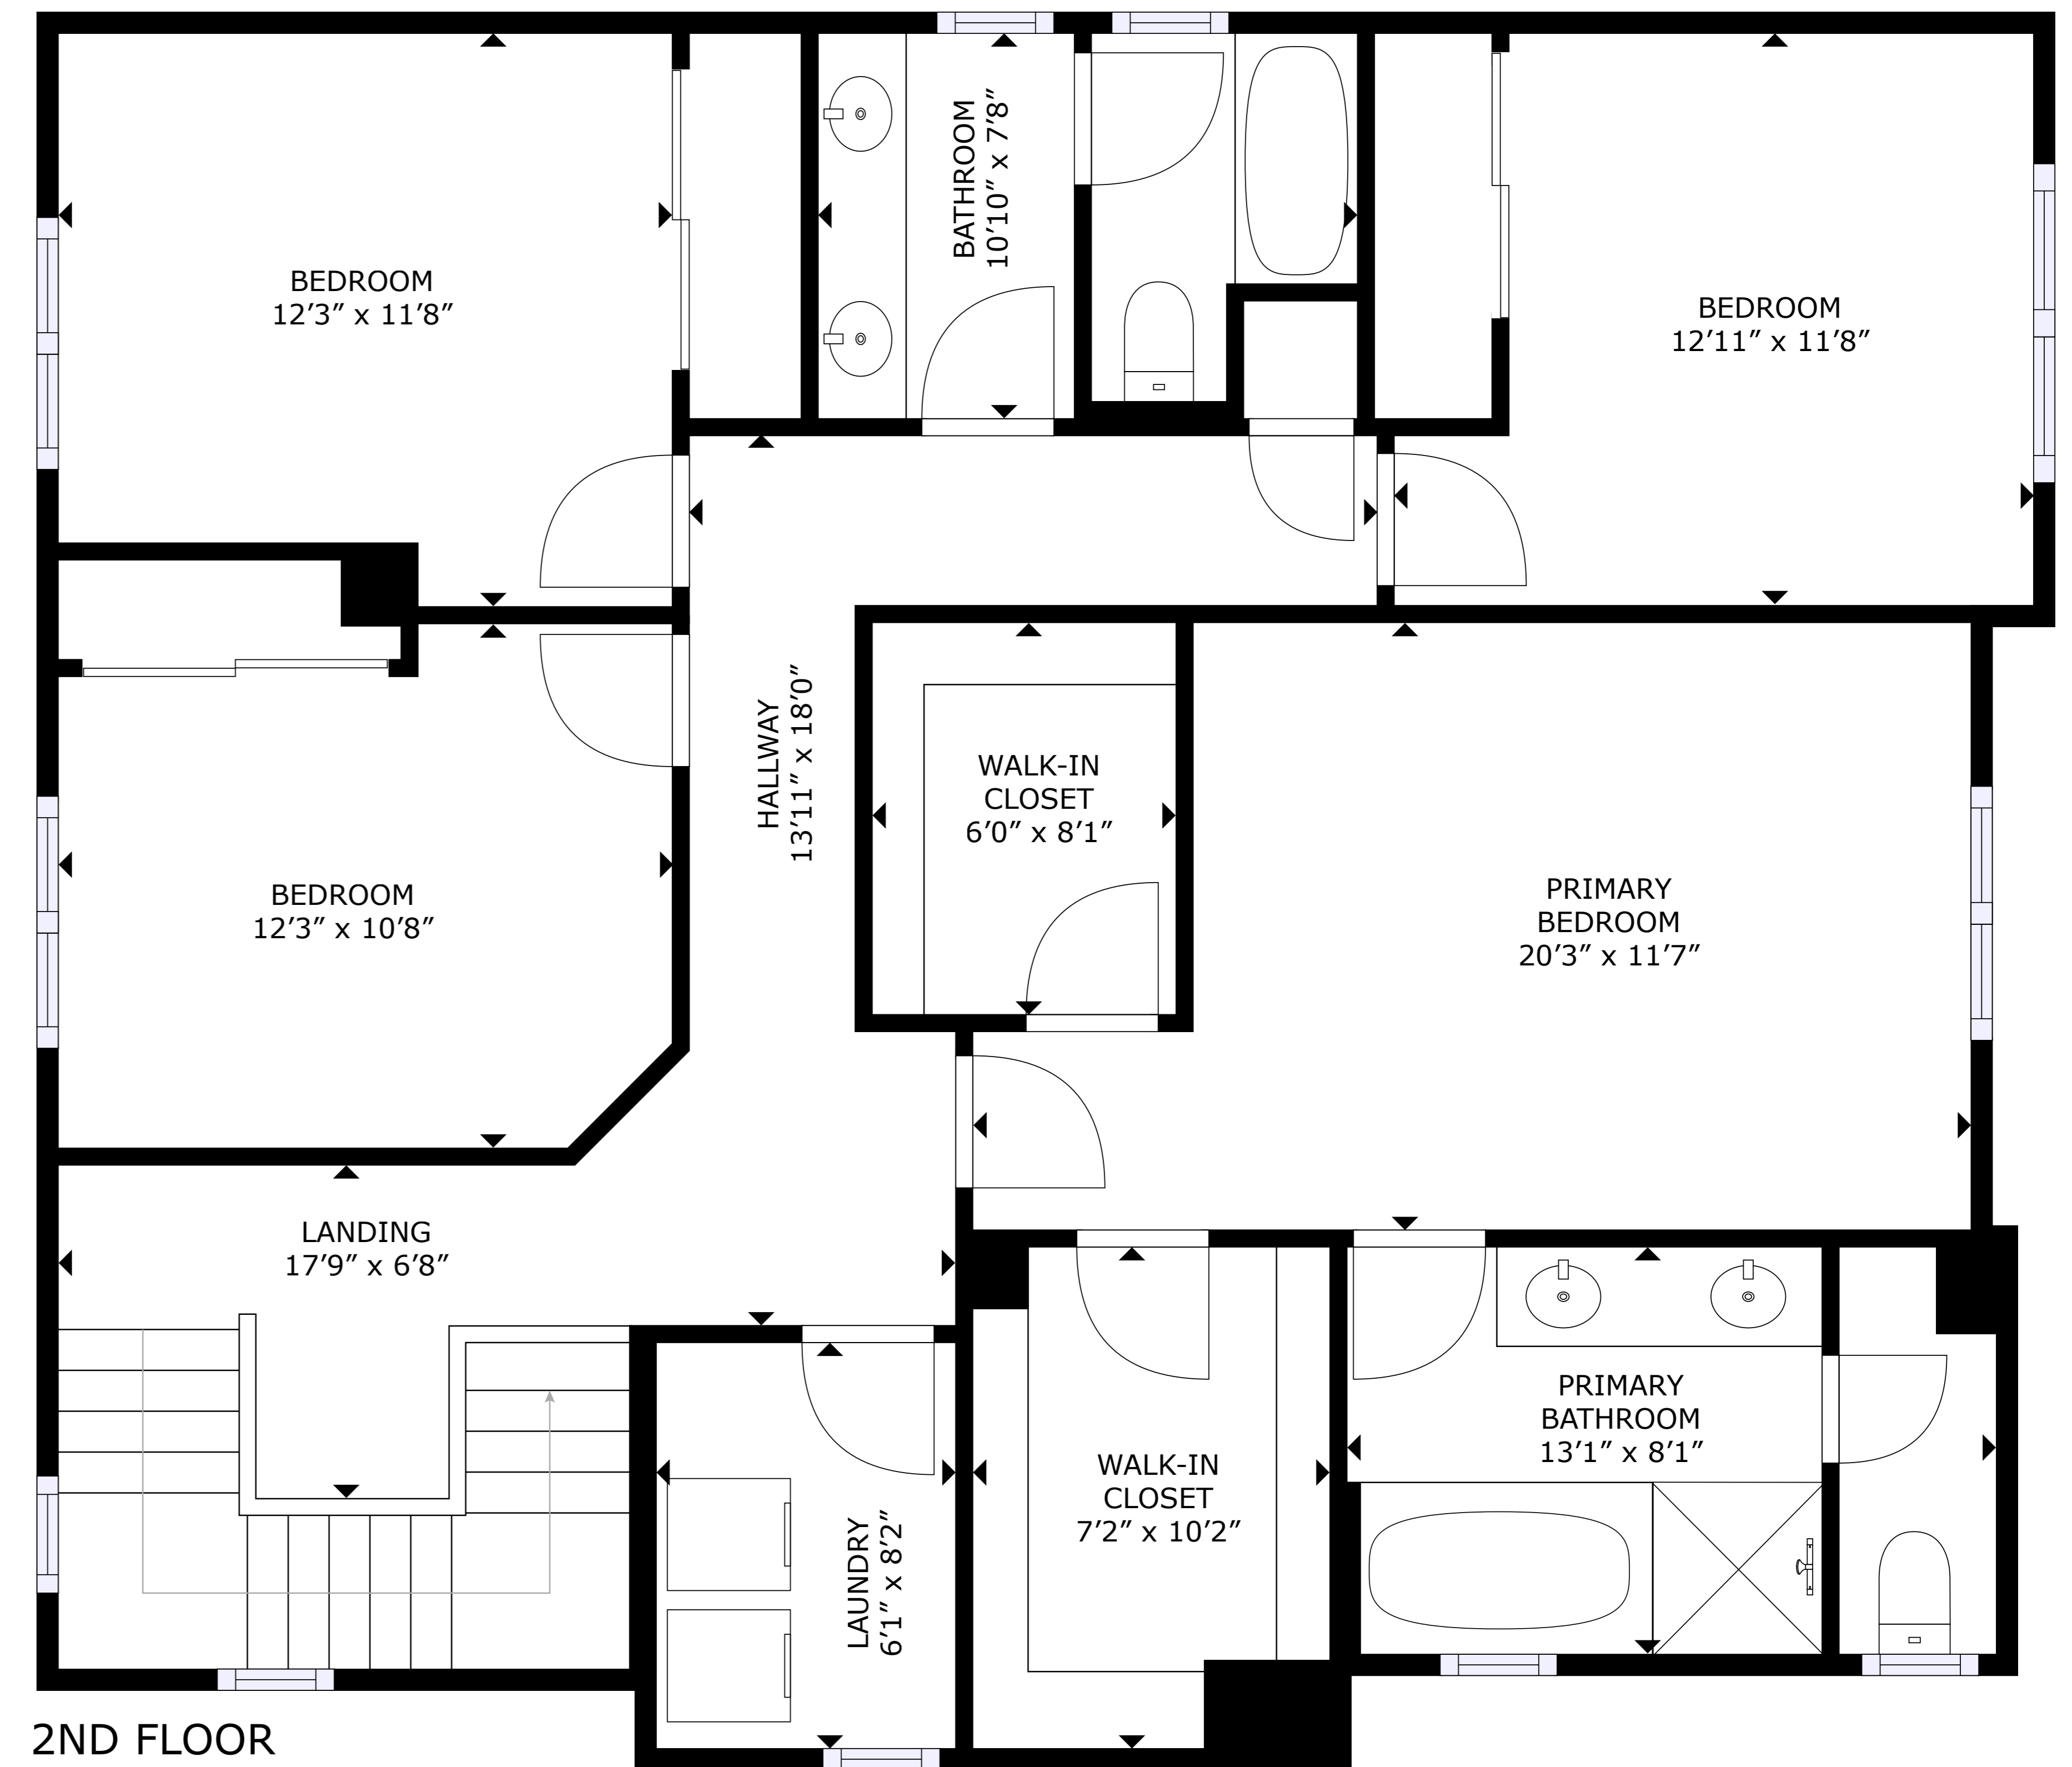

1ST FLOOR

2ND FLOOR

GROSS INTERNAL AREA
 1ST FLOOR: 799 sq. ft, 2ND FLOOR: 1,327 sq. ft
 TOTAL: 2,126 sq. ft
 SIZES AND DIMENSIONS ARE APPROXIMATE, ACTUAL MAY VARY.