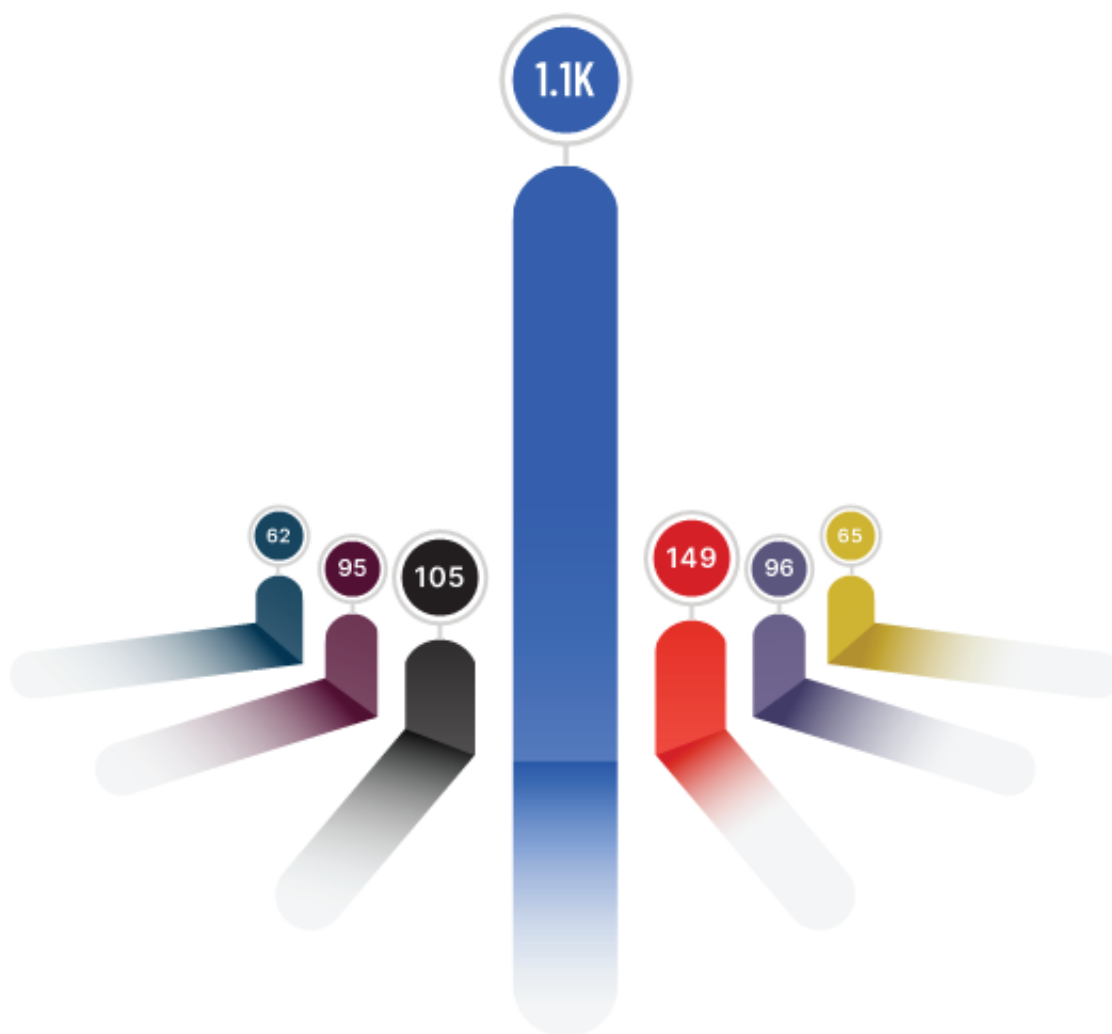

Aerial front of...
165 hits

Aerial front of...
147 hits

Aerial front of...
129 hits

Aerial front of...
110 hits

Aerial front of...
99 hits

TRAFFIC BY CITY

- Coeur d'Alene, ID
- Post Falls, ID
- Seattle, WA
- Kirkland, WA
- Bellevue, WA
- Spokane, WA
- Fullerton, CA
- + Plus 115 hits in 3 additional cities

7%

redhogmedia.hd.pics

6%

lm.facebook.com

4%

VISITORS THIS WEEK

NEW VISITORS	RETURNING VISITORS	TOTAL VISITORS
		
0	0	0

TOTAL VISITORS IN THE LAST 7 WEEKS