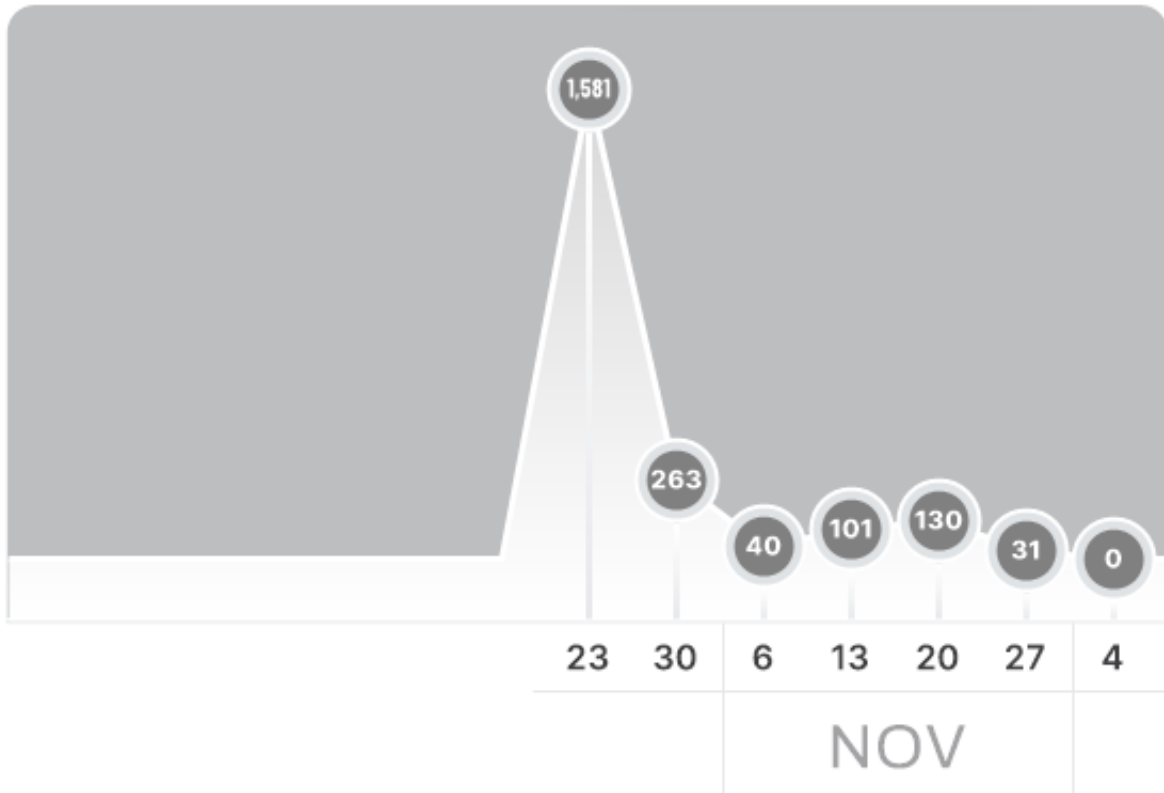

WEEKLY TRAFFIC HISTORY