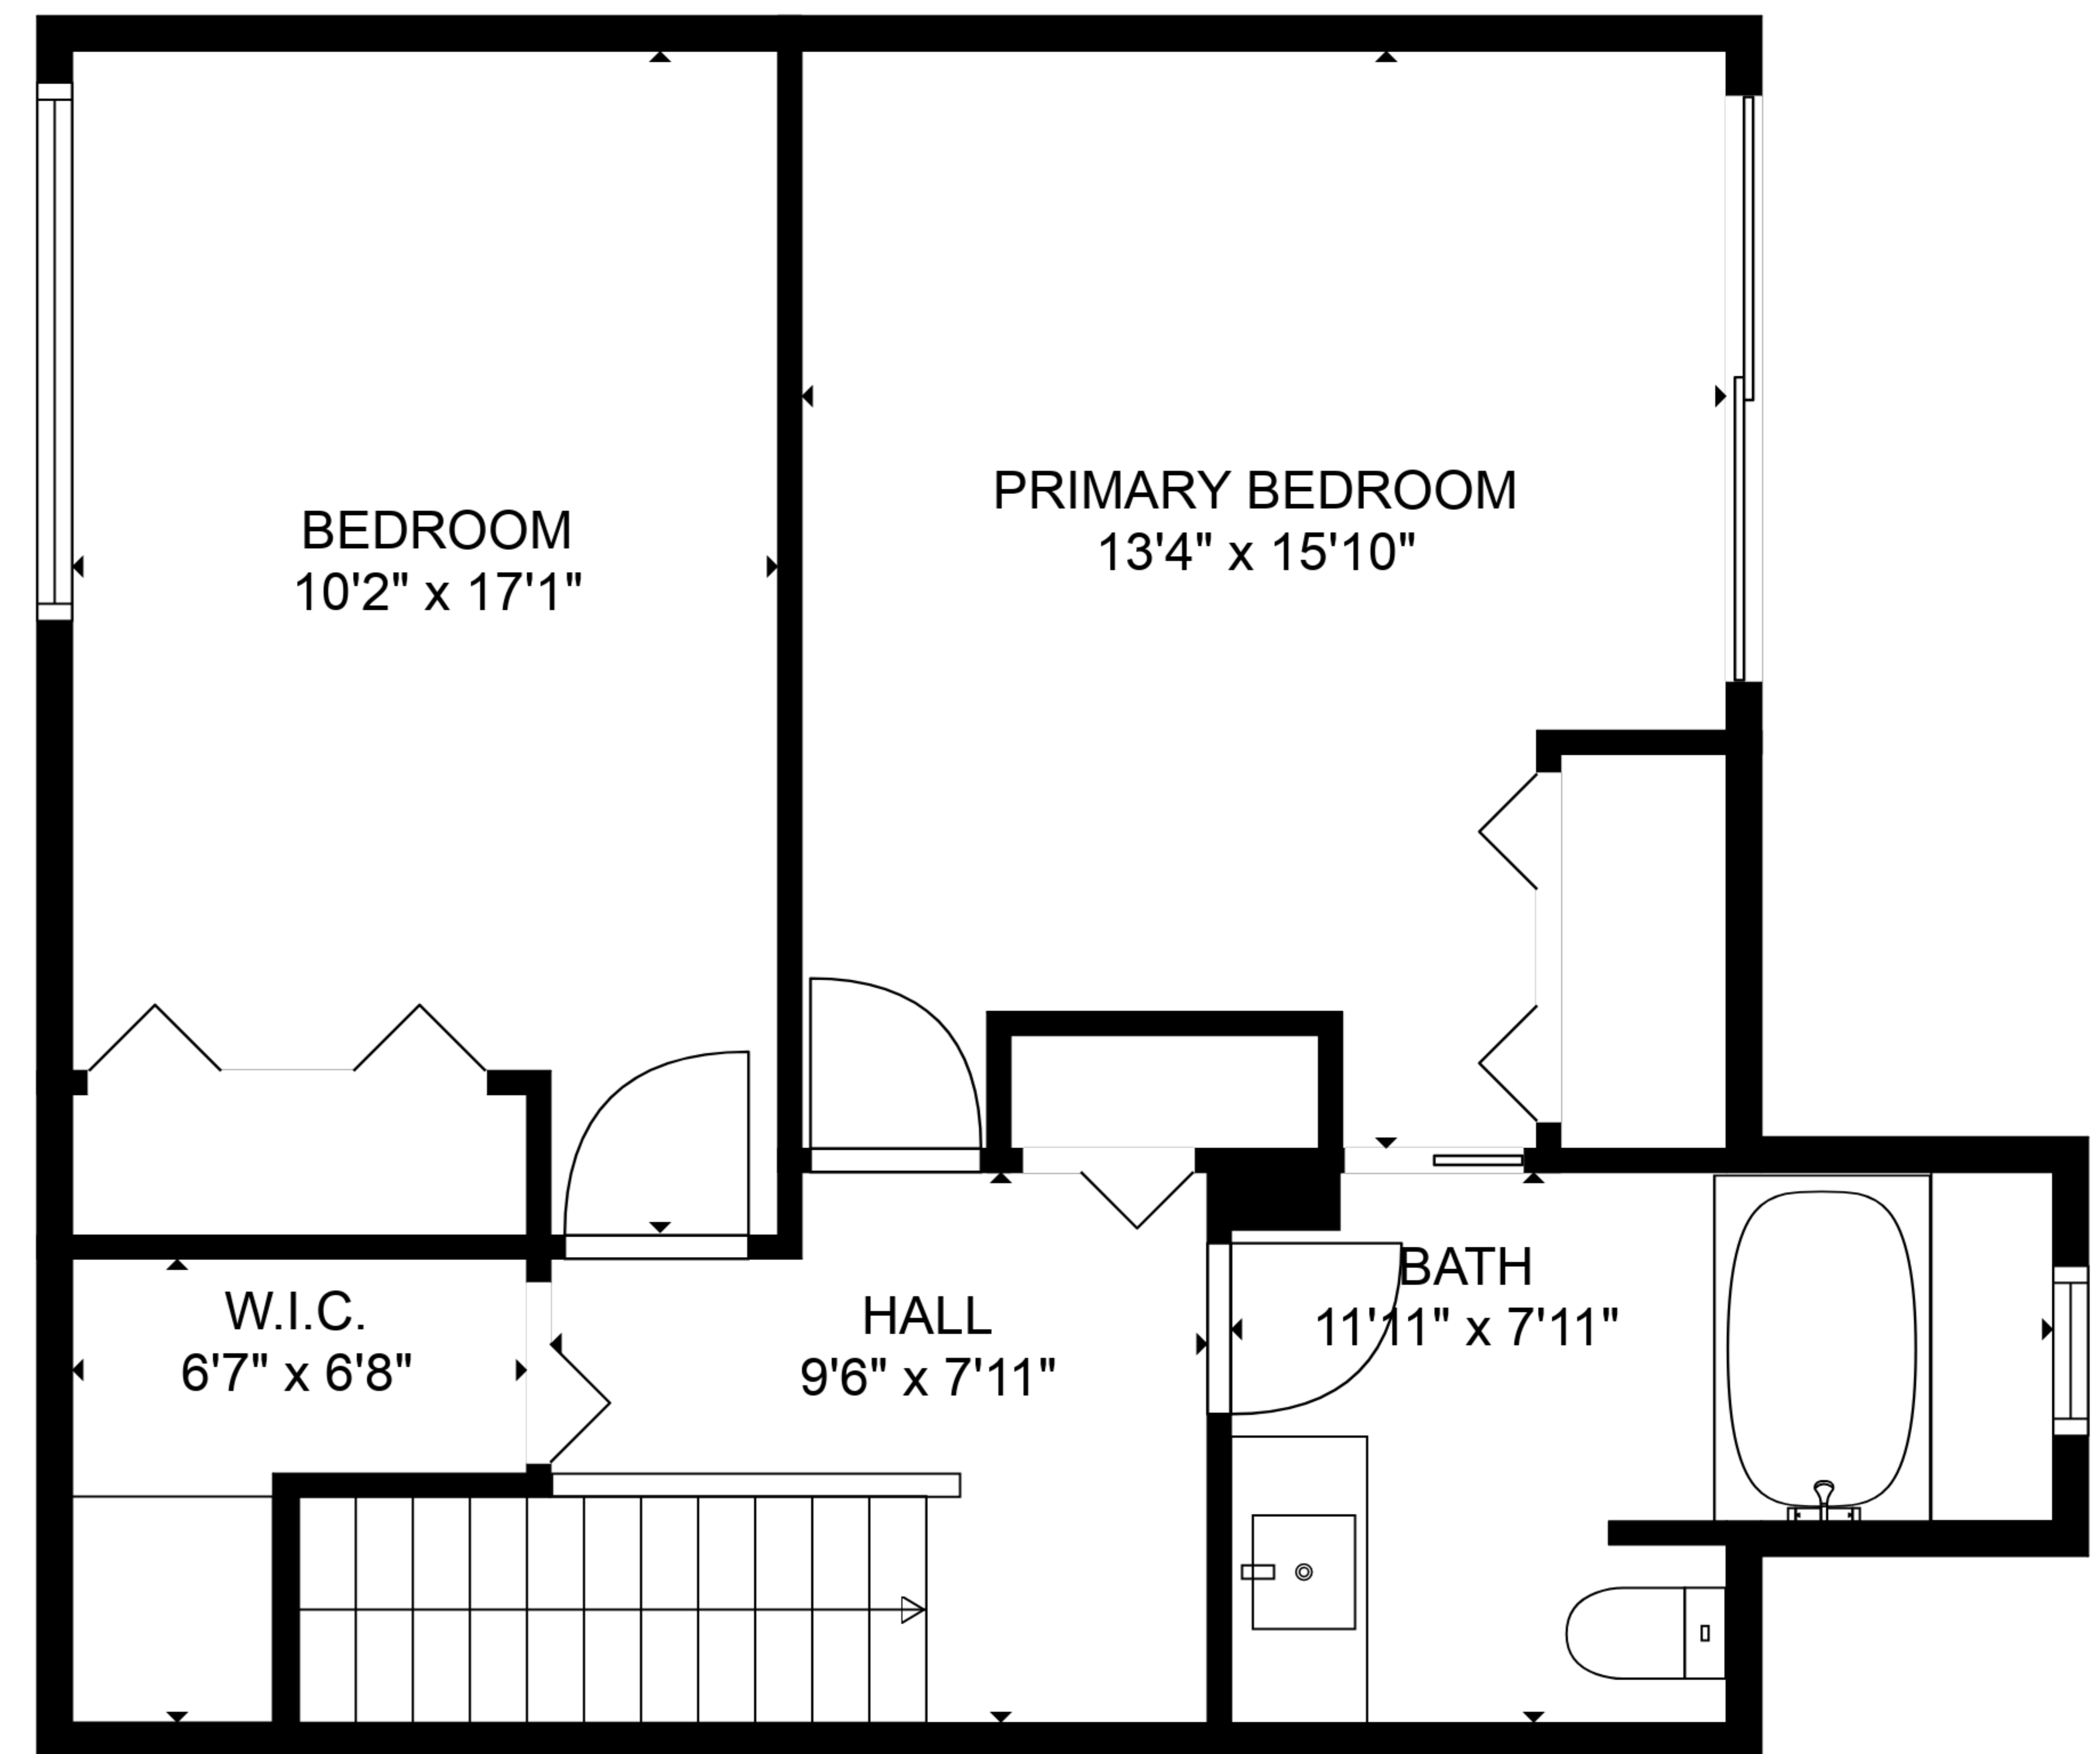

TOTAL: 1180 sq. ft

FLOOR 1: 587 sq. ft, FLOOR 2: 593 sq. ft
EXCLUDED AREAS: LOW CEILING: 9 sq. ft

SIZES AND DIMENSIONS ARE APPROXIMATE, ACTUAL MAY VARY.

TOTAL: 1180 sq. ft
FLOOR 1: 587 sq. ft, FLOOR 2: 593 sq. ft
EXCLUDED AREAS: LOW CEILING: 9 sq. ft
SIZES AND DIMENSIONS ARE APPROXIMATE, ACTUAL MAY VARY.

FLOOR 1

FLOOR 2

TOTAL: 1180 sq. ft
 FLOOR 1: 587 sq. ft, FLOOR 2: 593 sq. ft
 EXCLUDED AREAS: LOW CEILING: 9 sq. ft

SIZES AND DIMENSIONS ARE APPROXIMATE, ACTUAL MAY VARY.