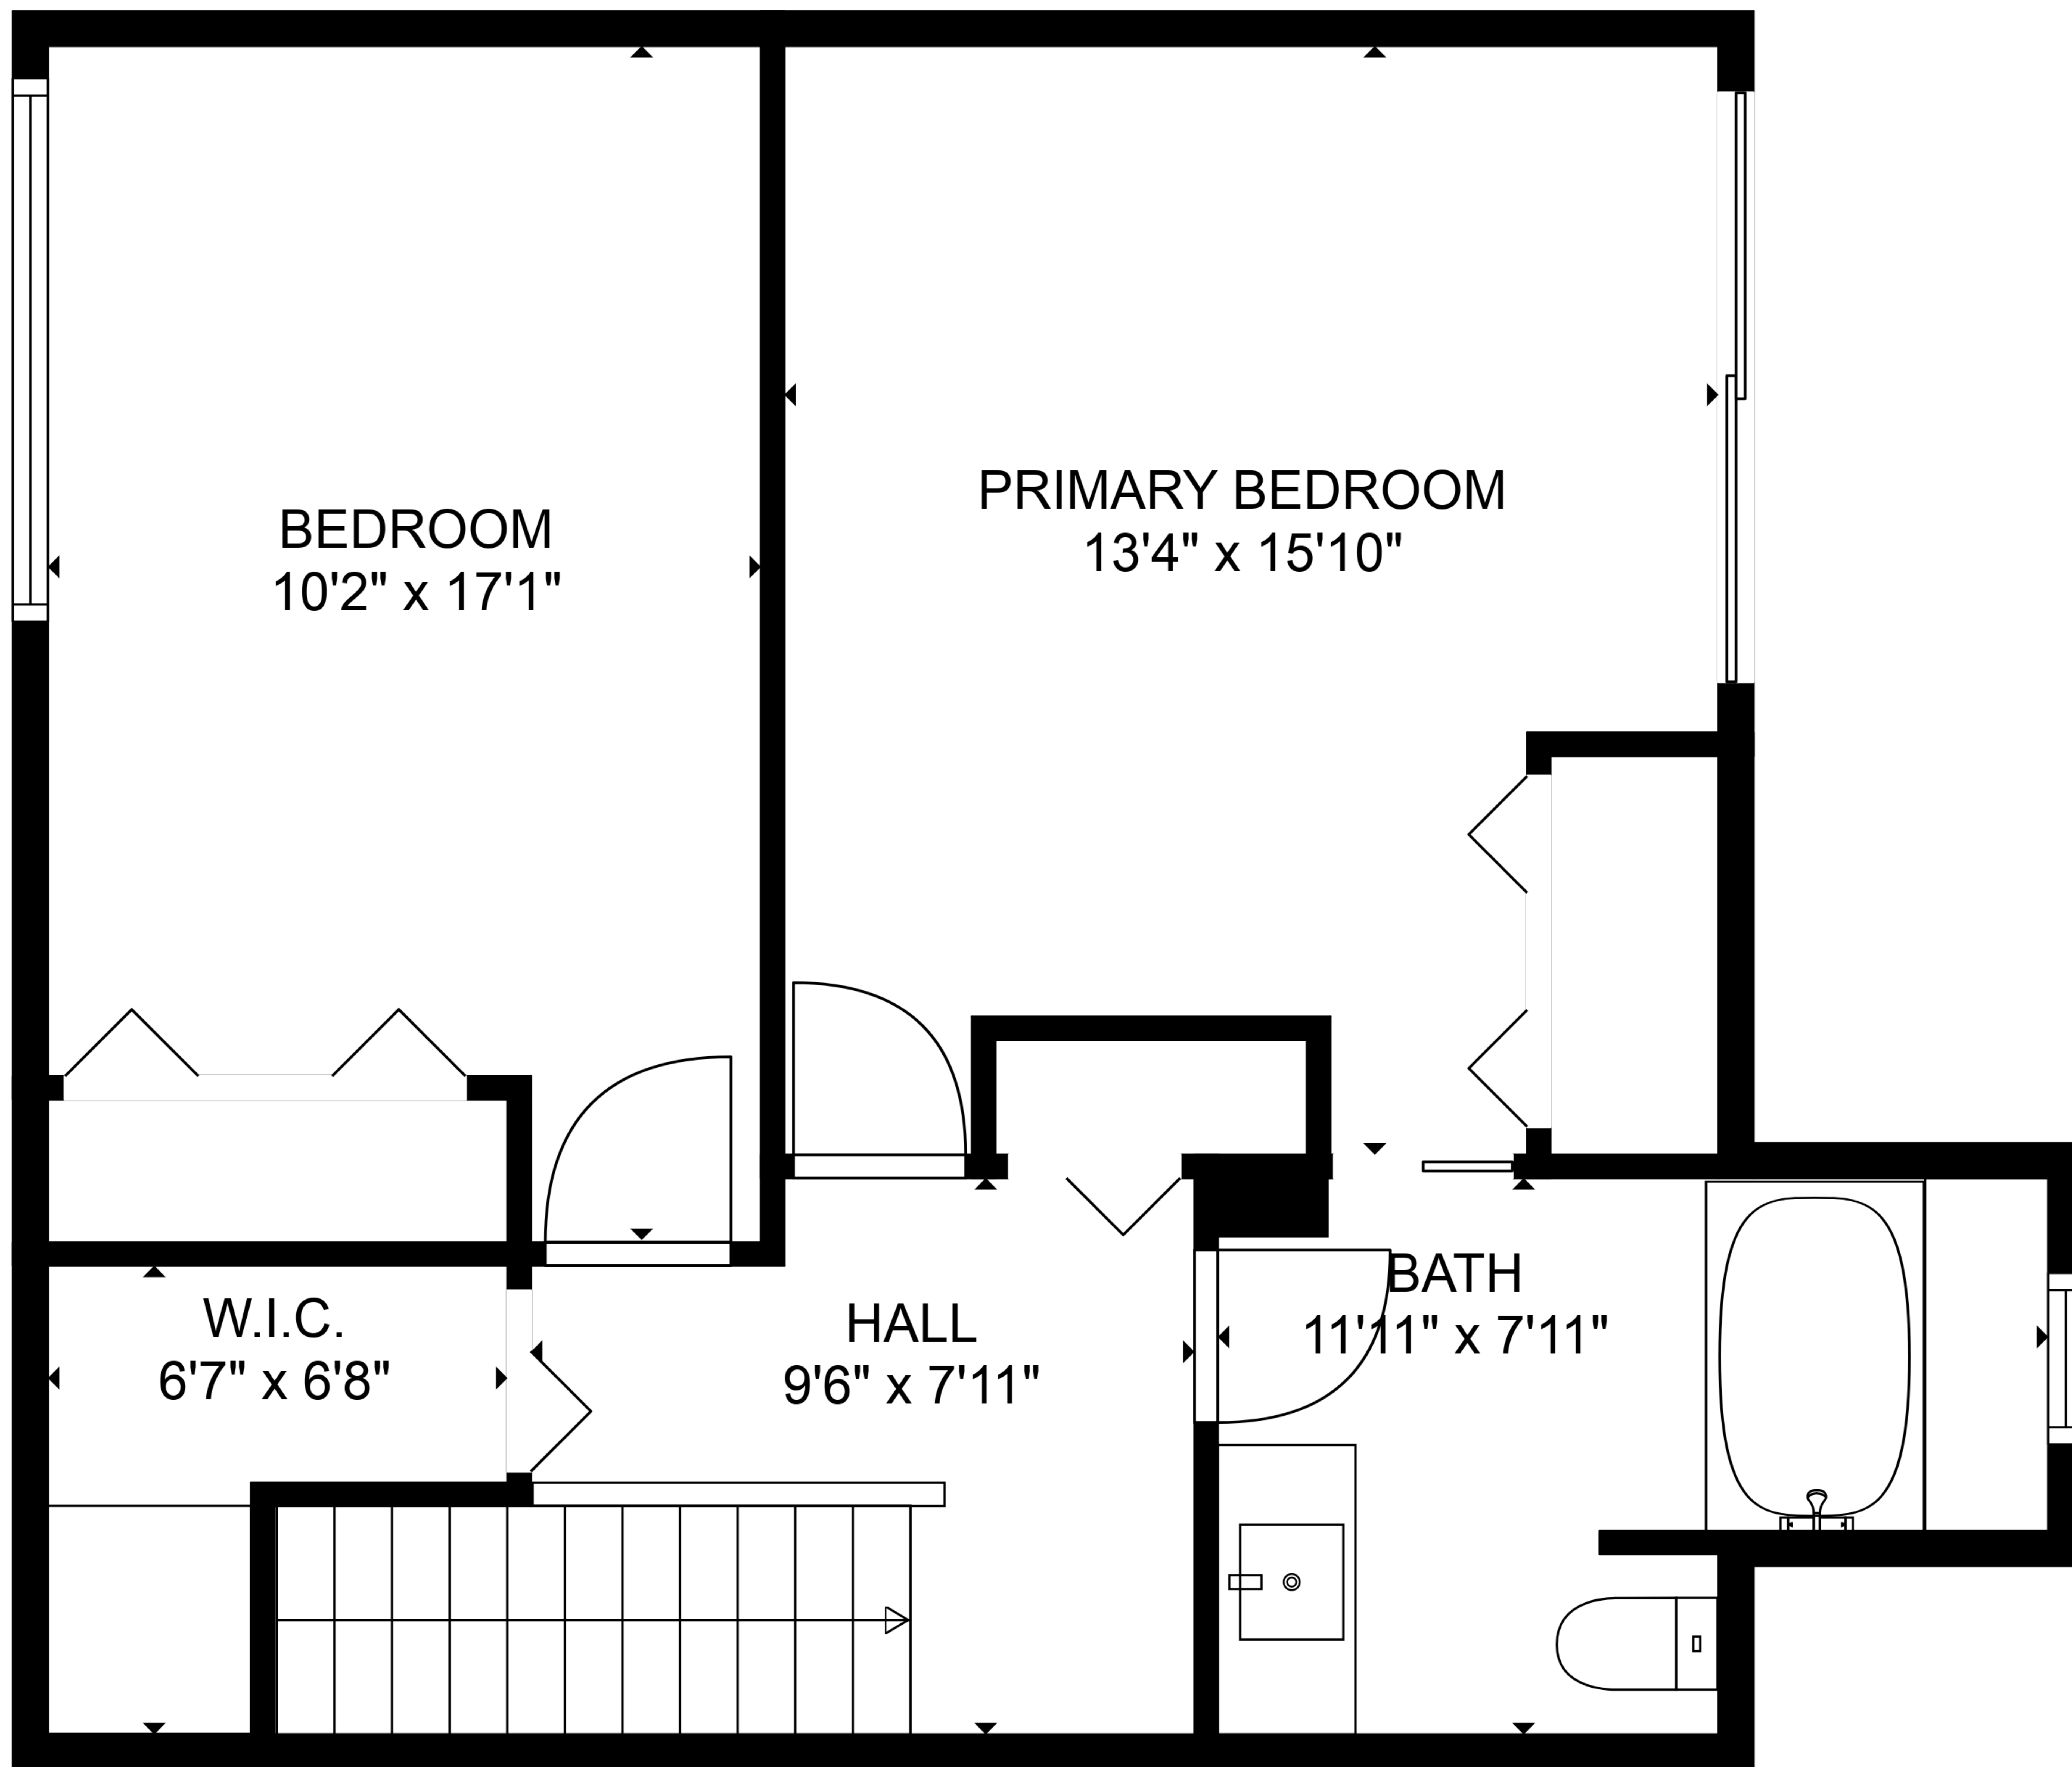

TOTAL: 1180 sq. ft

FLOOR 1: 587 sq. ft, FLOOR 2: 593 sq. ft
EXCLUDED AREAS: LOW CEILING: 9 sq. ft

SIZES AND DIMENSIONS ARE APPROXIMATE, ACTUAL MAY VARY.

TOTAL: 1180 sq. ft
FLOOR 1: 587 sq. ft, FLOOR 2: 593 sq. ft
EXCLUDED AREAS: LOW CEILING: 9 sq. ft
SIZES AND DIMENSIONS ARE APPROXIMATE, ACTUAL MAY VARY.

FLOOR 1

FLOOR 2

TOTAL: 1180 sq. ft
 FLOOR 1: 587 sq. ft, FLOOR 2: 593 sq. ft
 EXCLUDED AREAS: LOW CEILING: 9 sq. ft

SIZES AND DIMENSIONS ARE APPROXIMATE, ACTUAL MAY VARY.