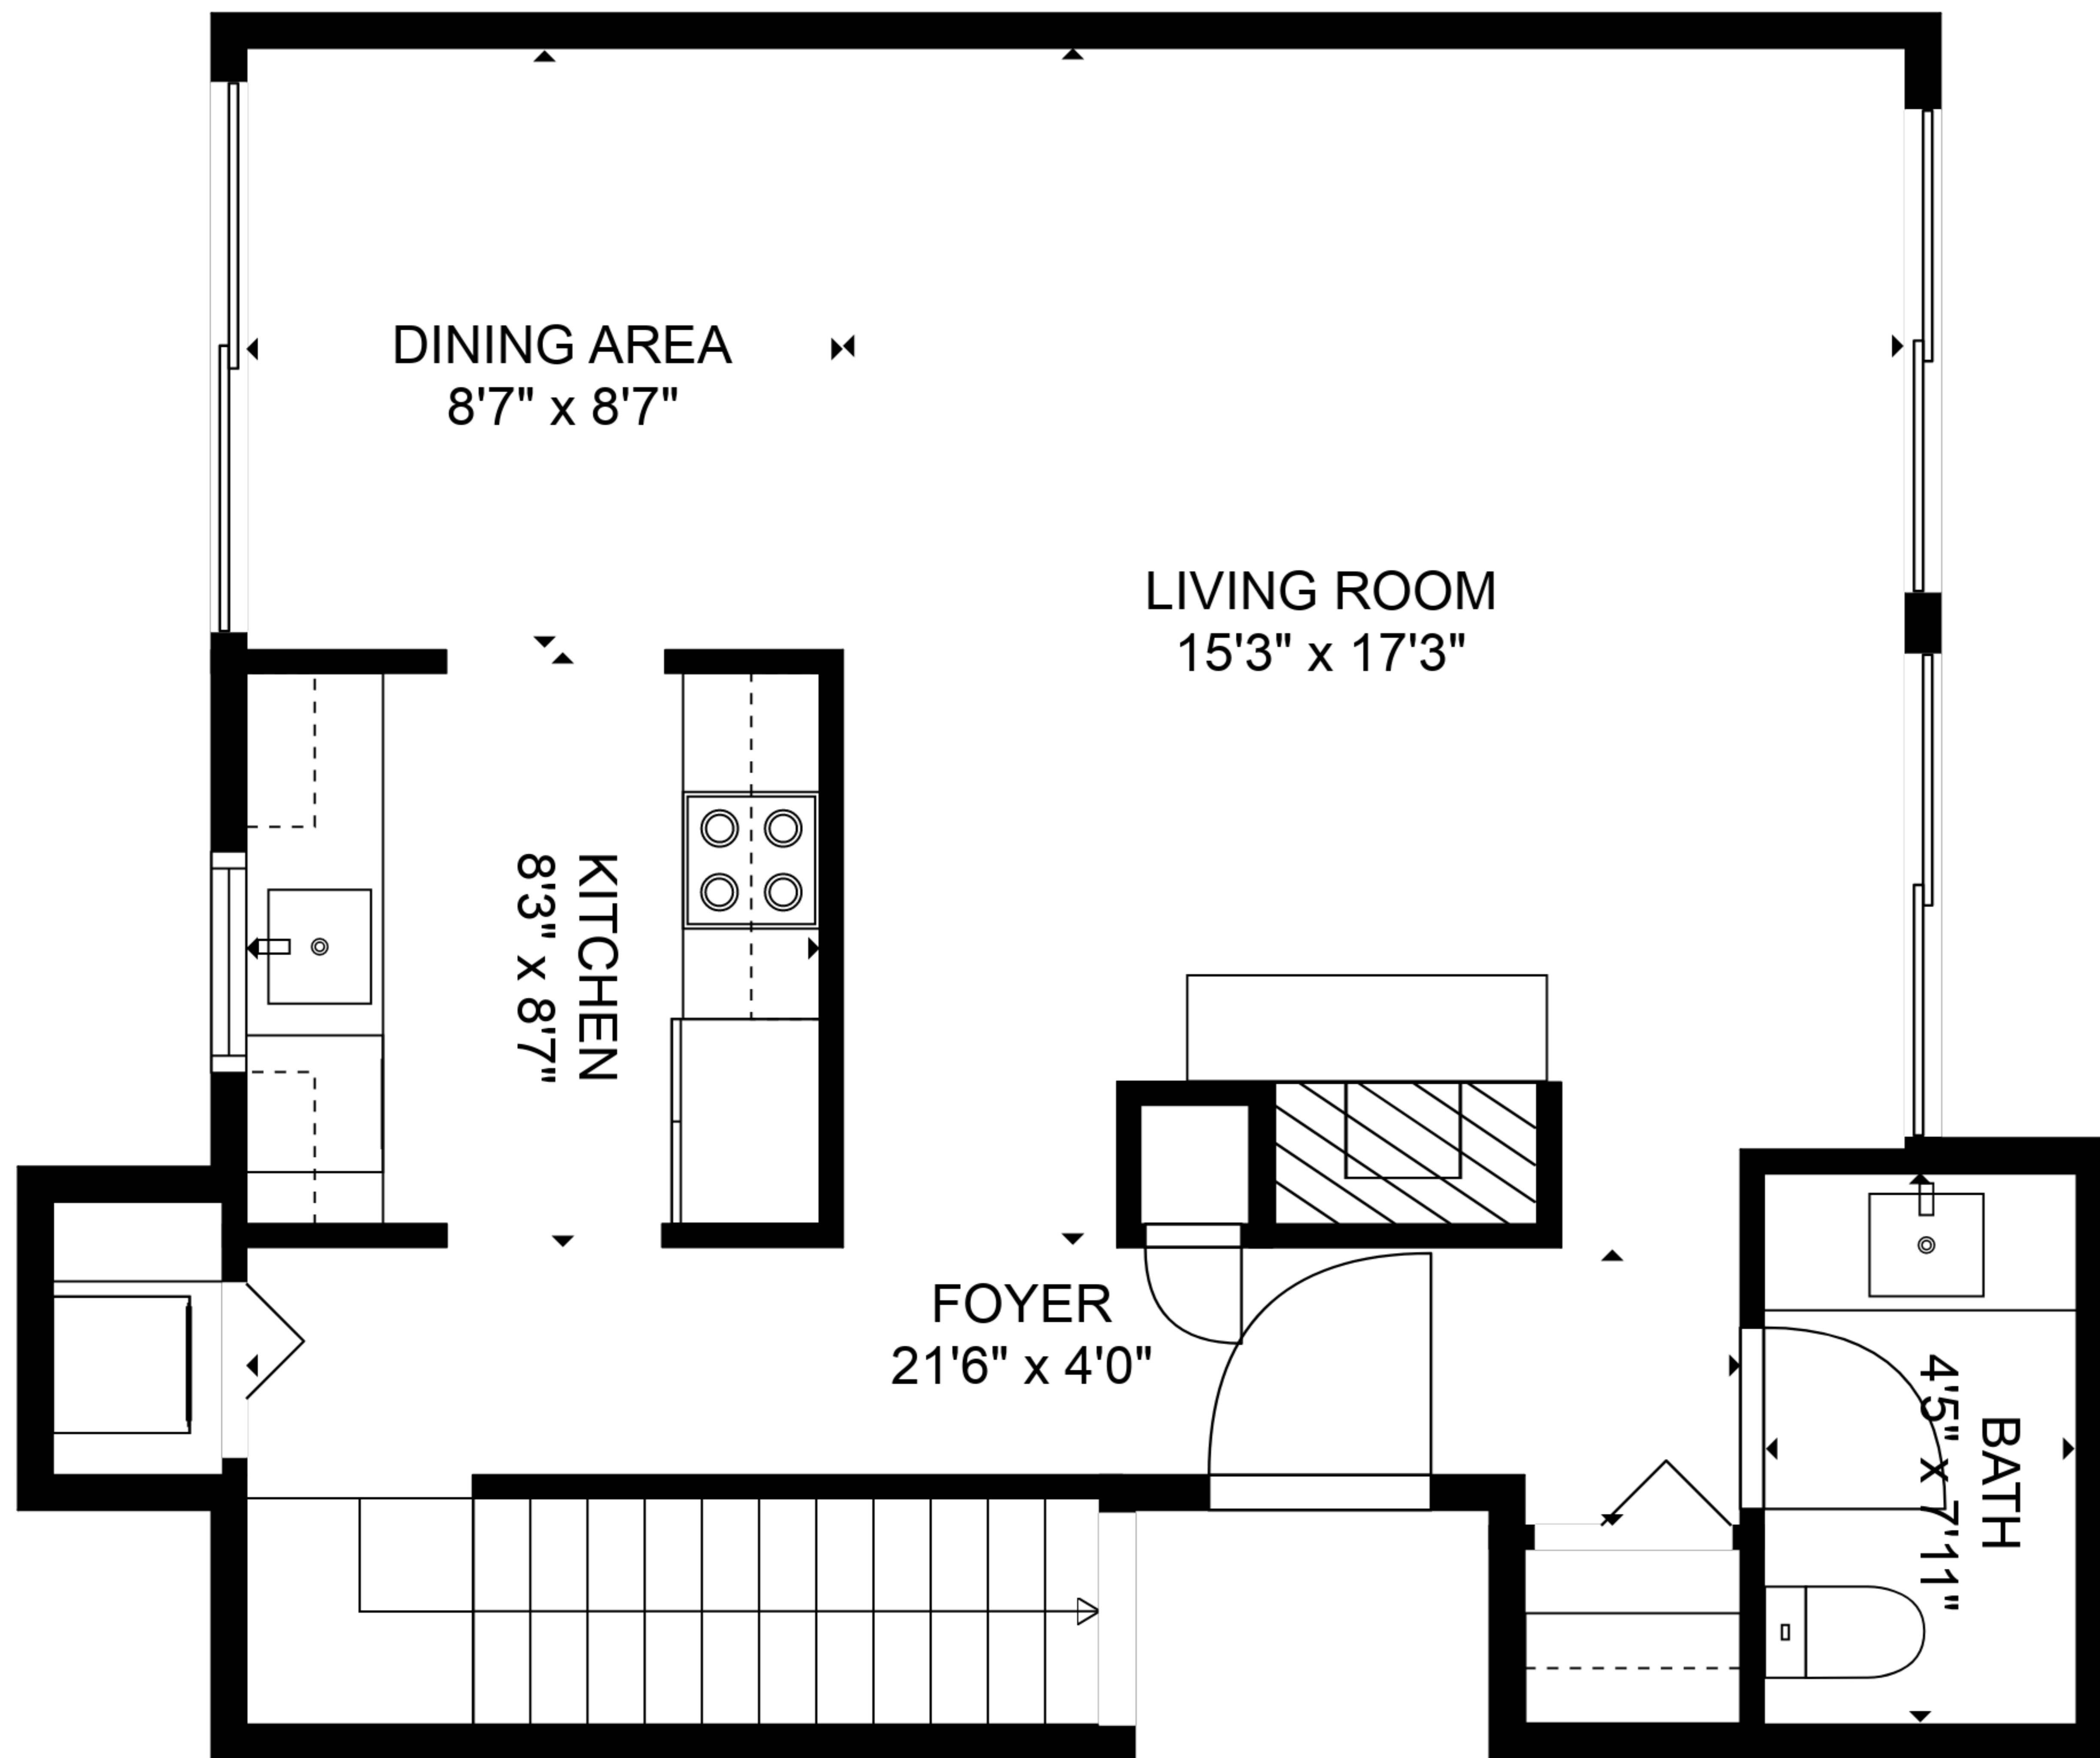

TOTAL: 1180 sq. ft

FLOOR 1: 587 sq. ft, FLOOR 2: 593 sq. ft
EXCLUDED AREAS: LOW CEILING: 9 sq. ft

SIZES AND DIMENSIONS ARE APPROXIMATE, ACTUAL MAY VARY.

TOTAL: 1180 sq. ft
FLOOR 1: 587 sq. ft, FLOOR 2: 593 sq. ft
EXCLUDED AREAS: LOW CEILING: 9 sq. ft
SIZES AND DIMENSIONS ARE APPROXIMATE, ACTUAL MAY VARY.

FLOOR 1

FLOOR 2

TOTAL: 1180 sq. ft
 FLOOR 1: 587 sq. ft, FLOOR 2: 593 sq. ft
 EXCLUDED AREAS: LOW CEILING: 9 sq. ft

SIZES AND DIMENSIONS ARE APPROXIMATE, ACTUAL MAY VARY.