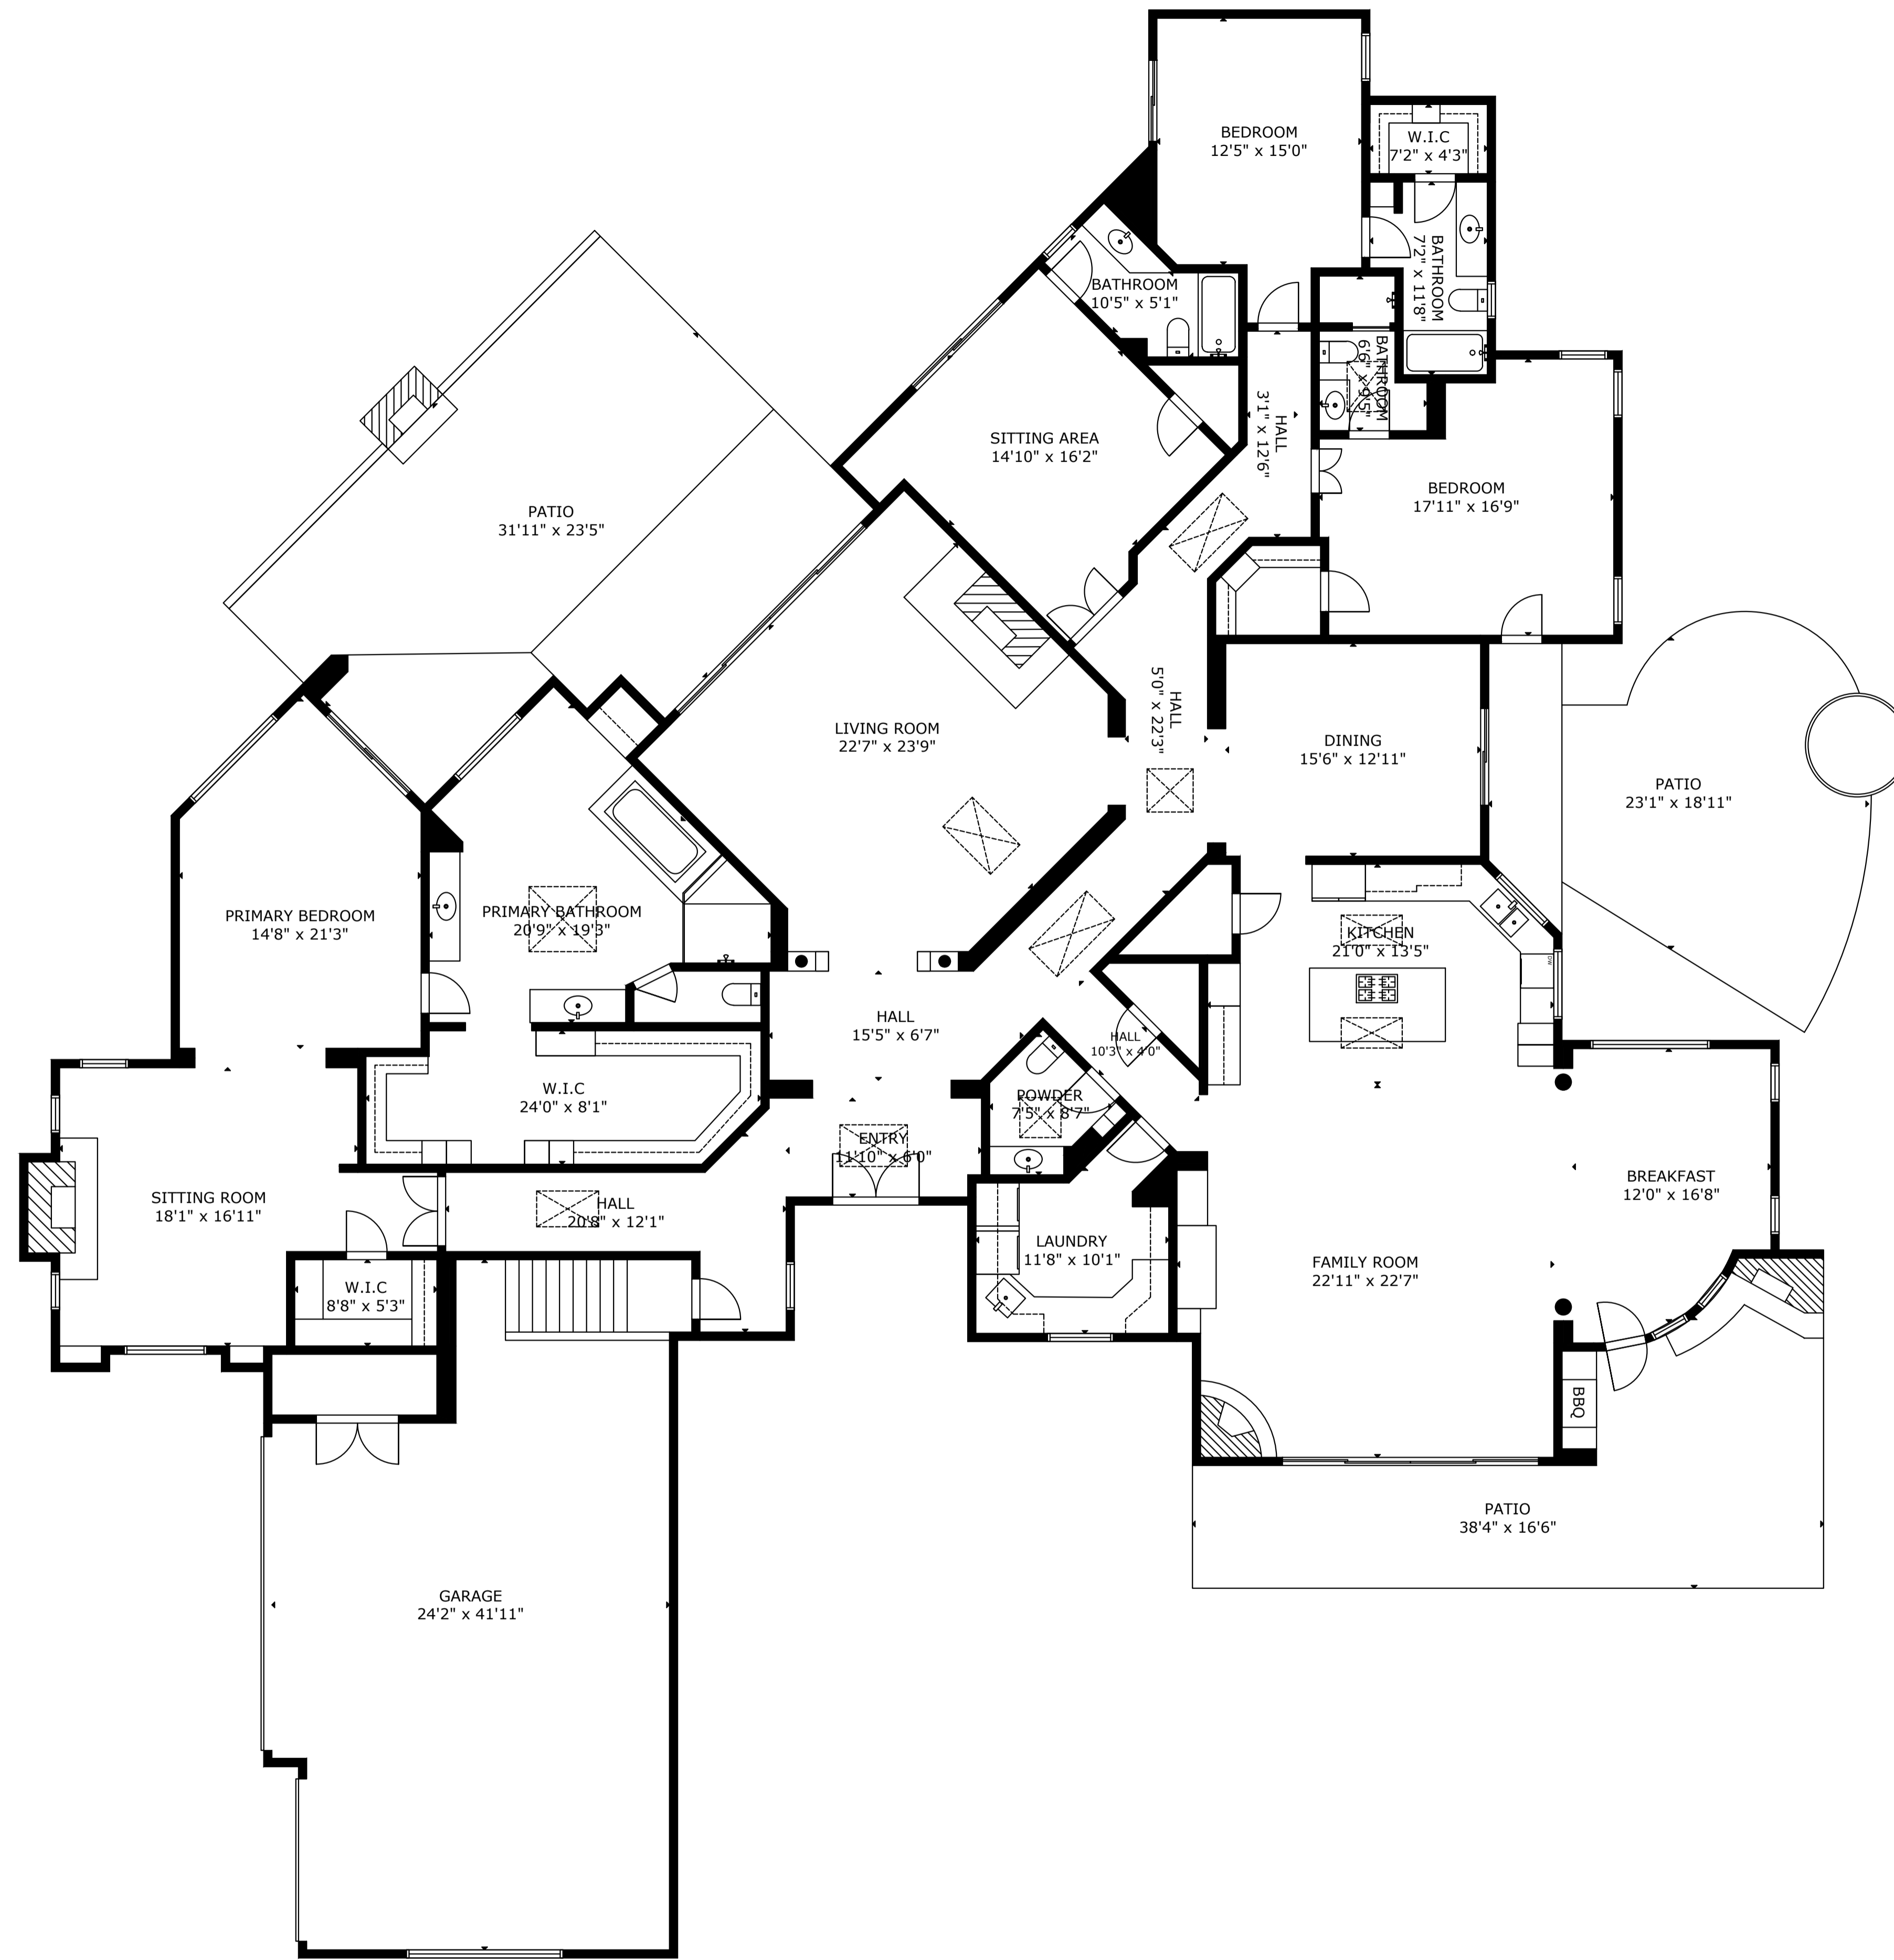

# 24 E Golden Eagle Rd

GROSS EXTERNAL AREA

TOTAL: 5,103 sq ft

FLOOR 1: 5,103 sq ft

EXCLUDED AREAS: GARAGE: 928 sq ft, PATIO: 1,528 sq ft

SIZE AND DIMENSIONS ARE APPROXIMATE, ACTUAL MAY VARY