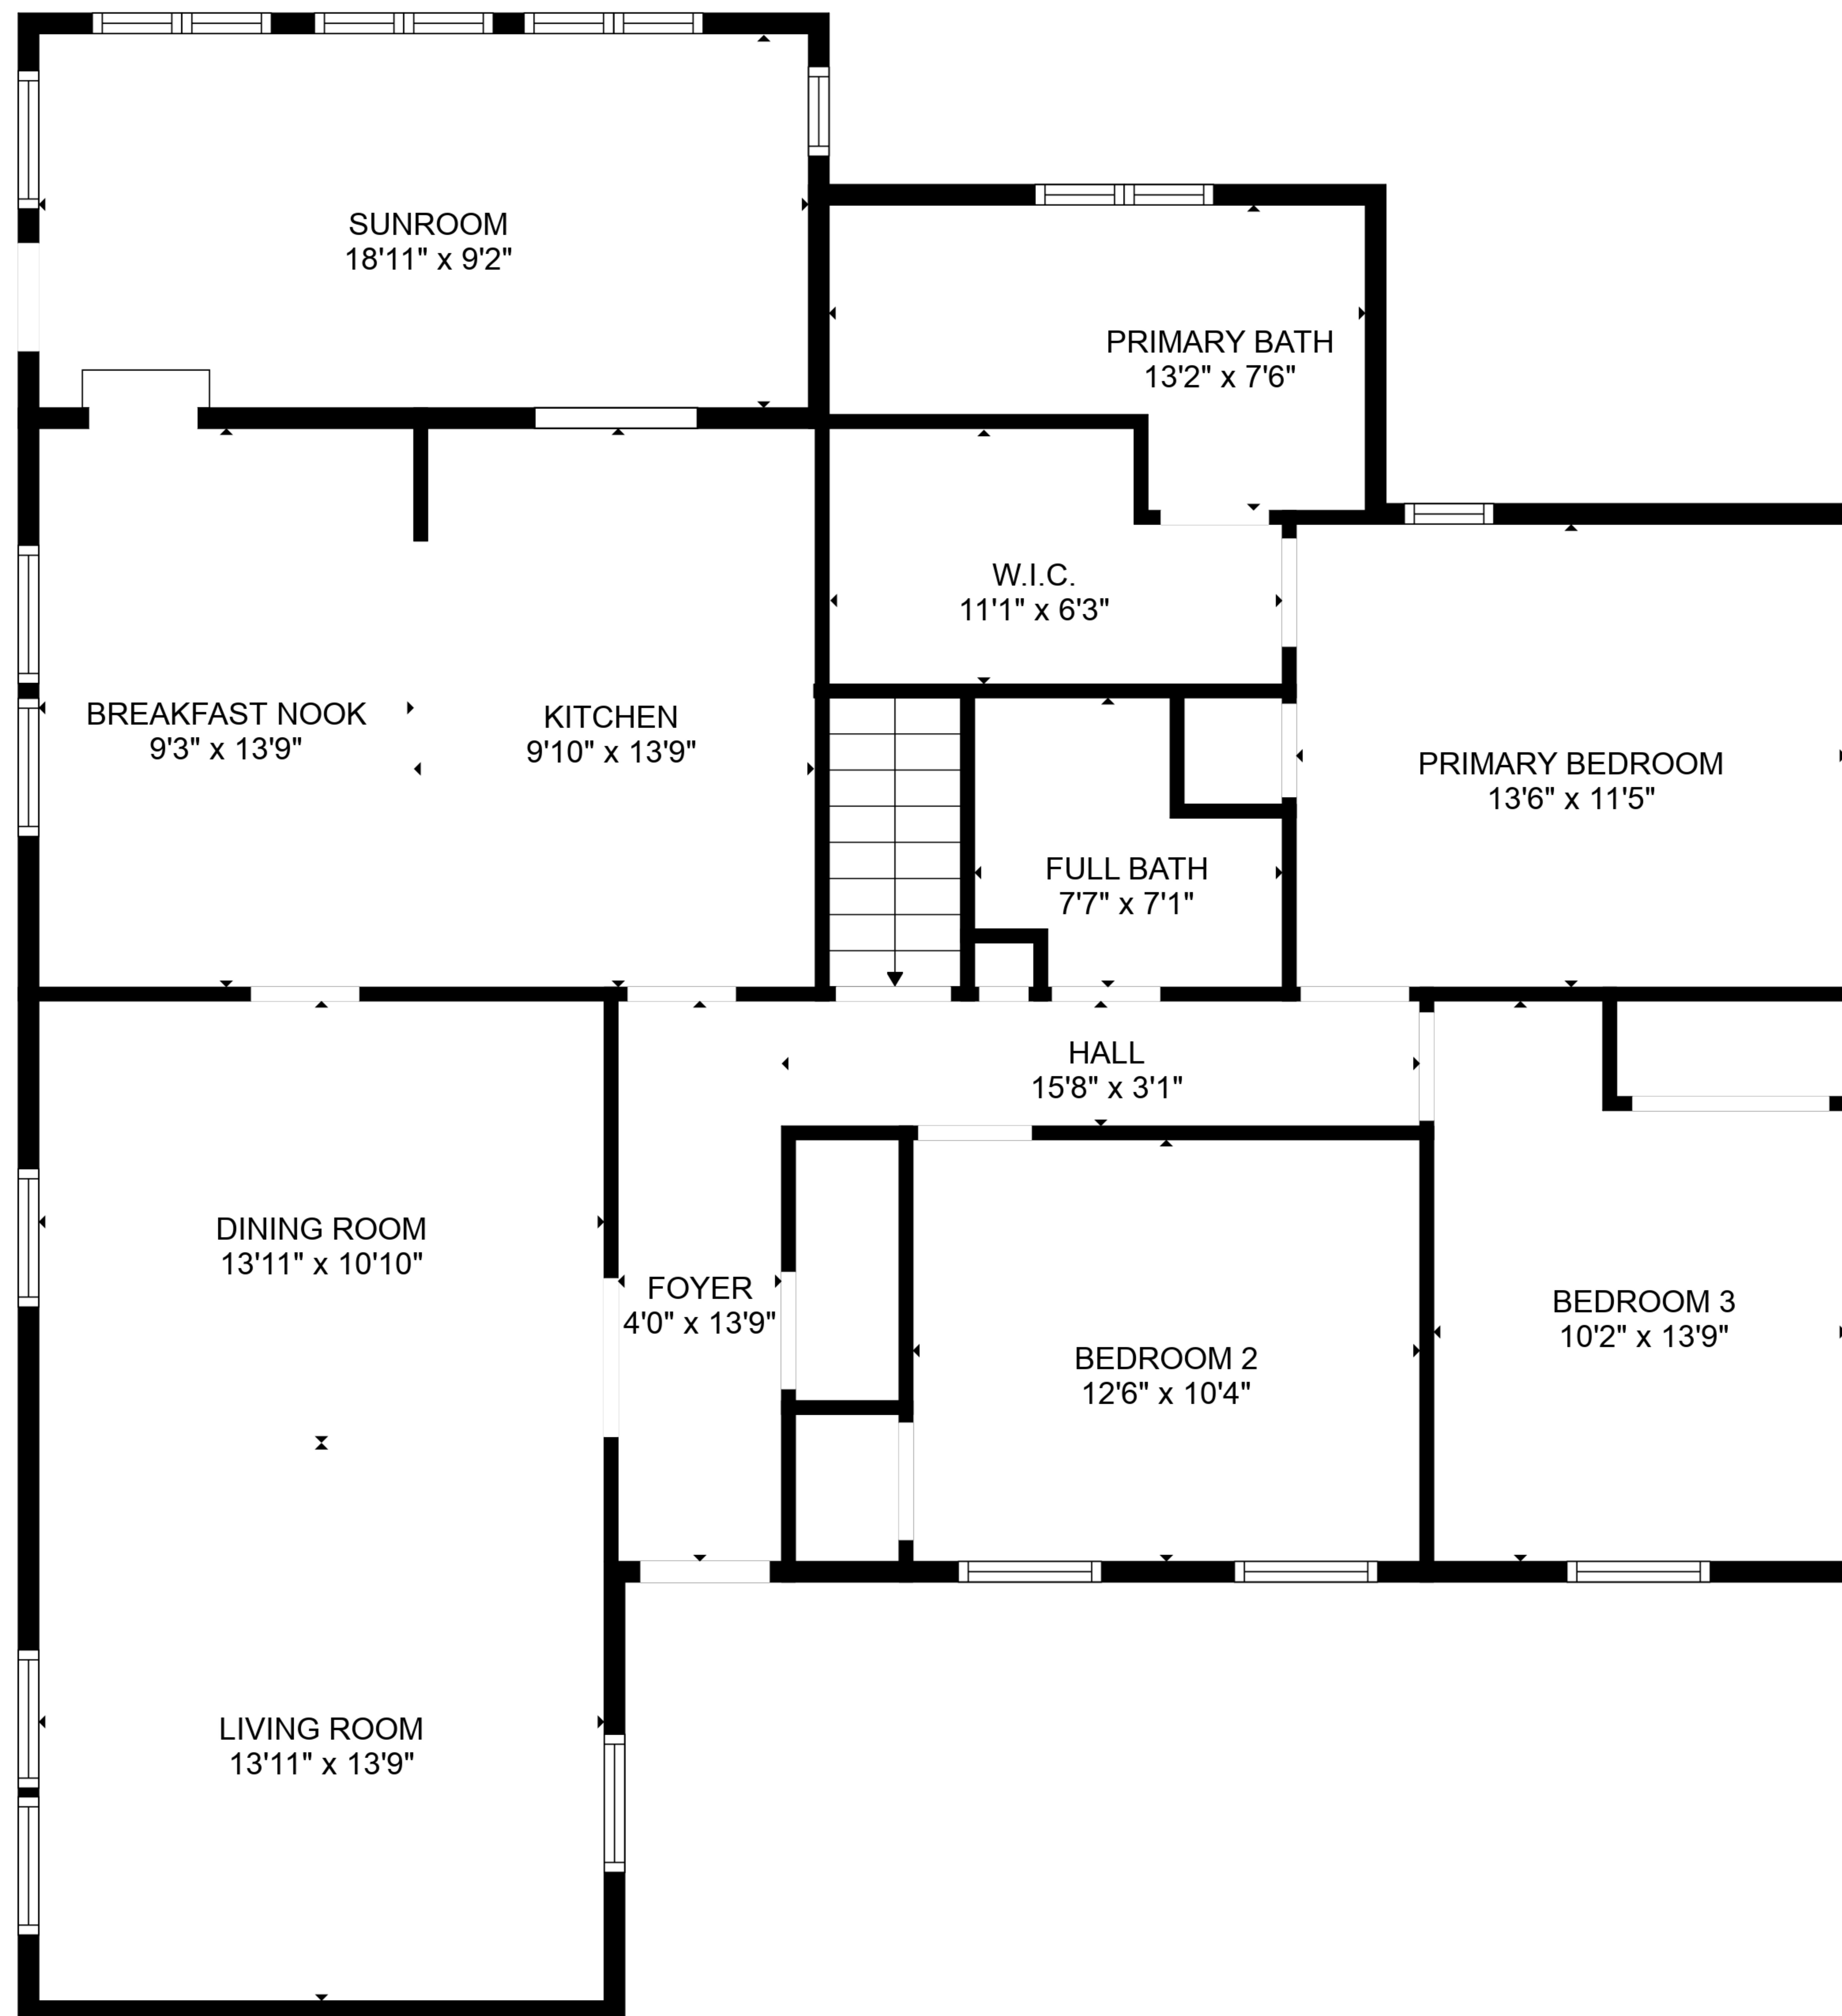

UTILITY/STORAGE ROOM
16'7" x 24'0"

RECREATION ROOM
25'0" x 24'0"

FLOOR 1

FLOOR 2