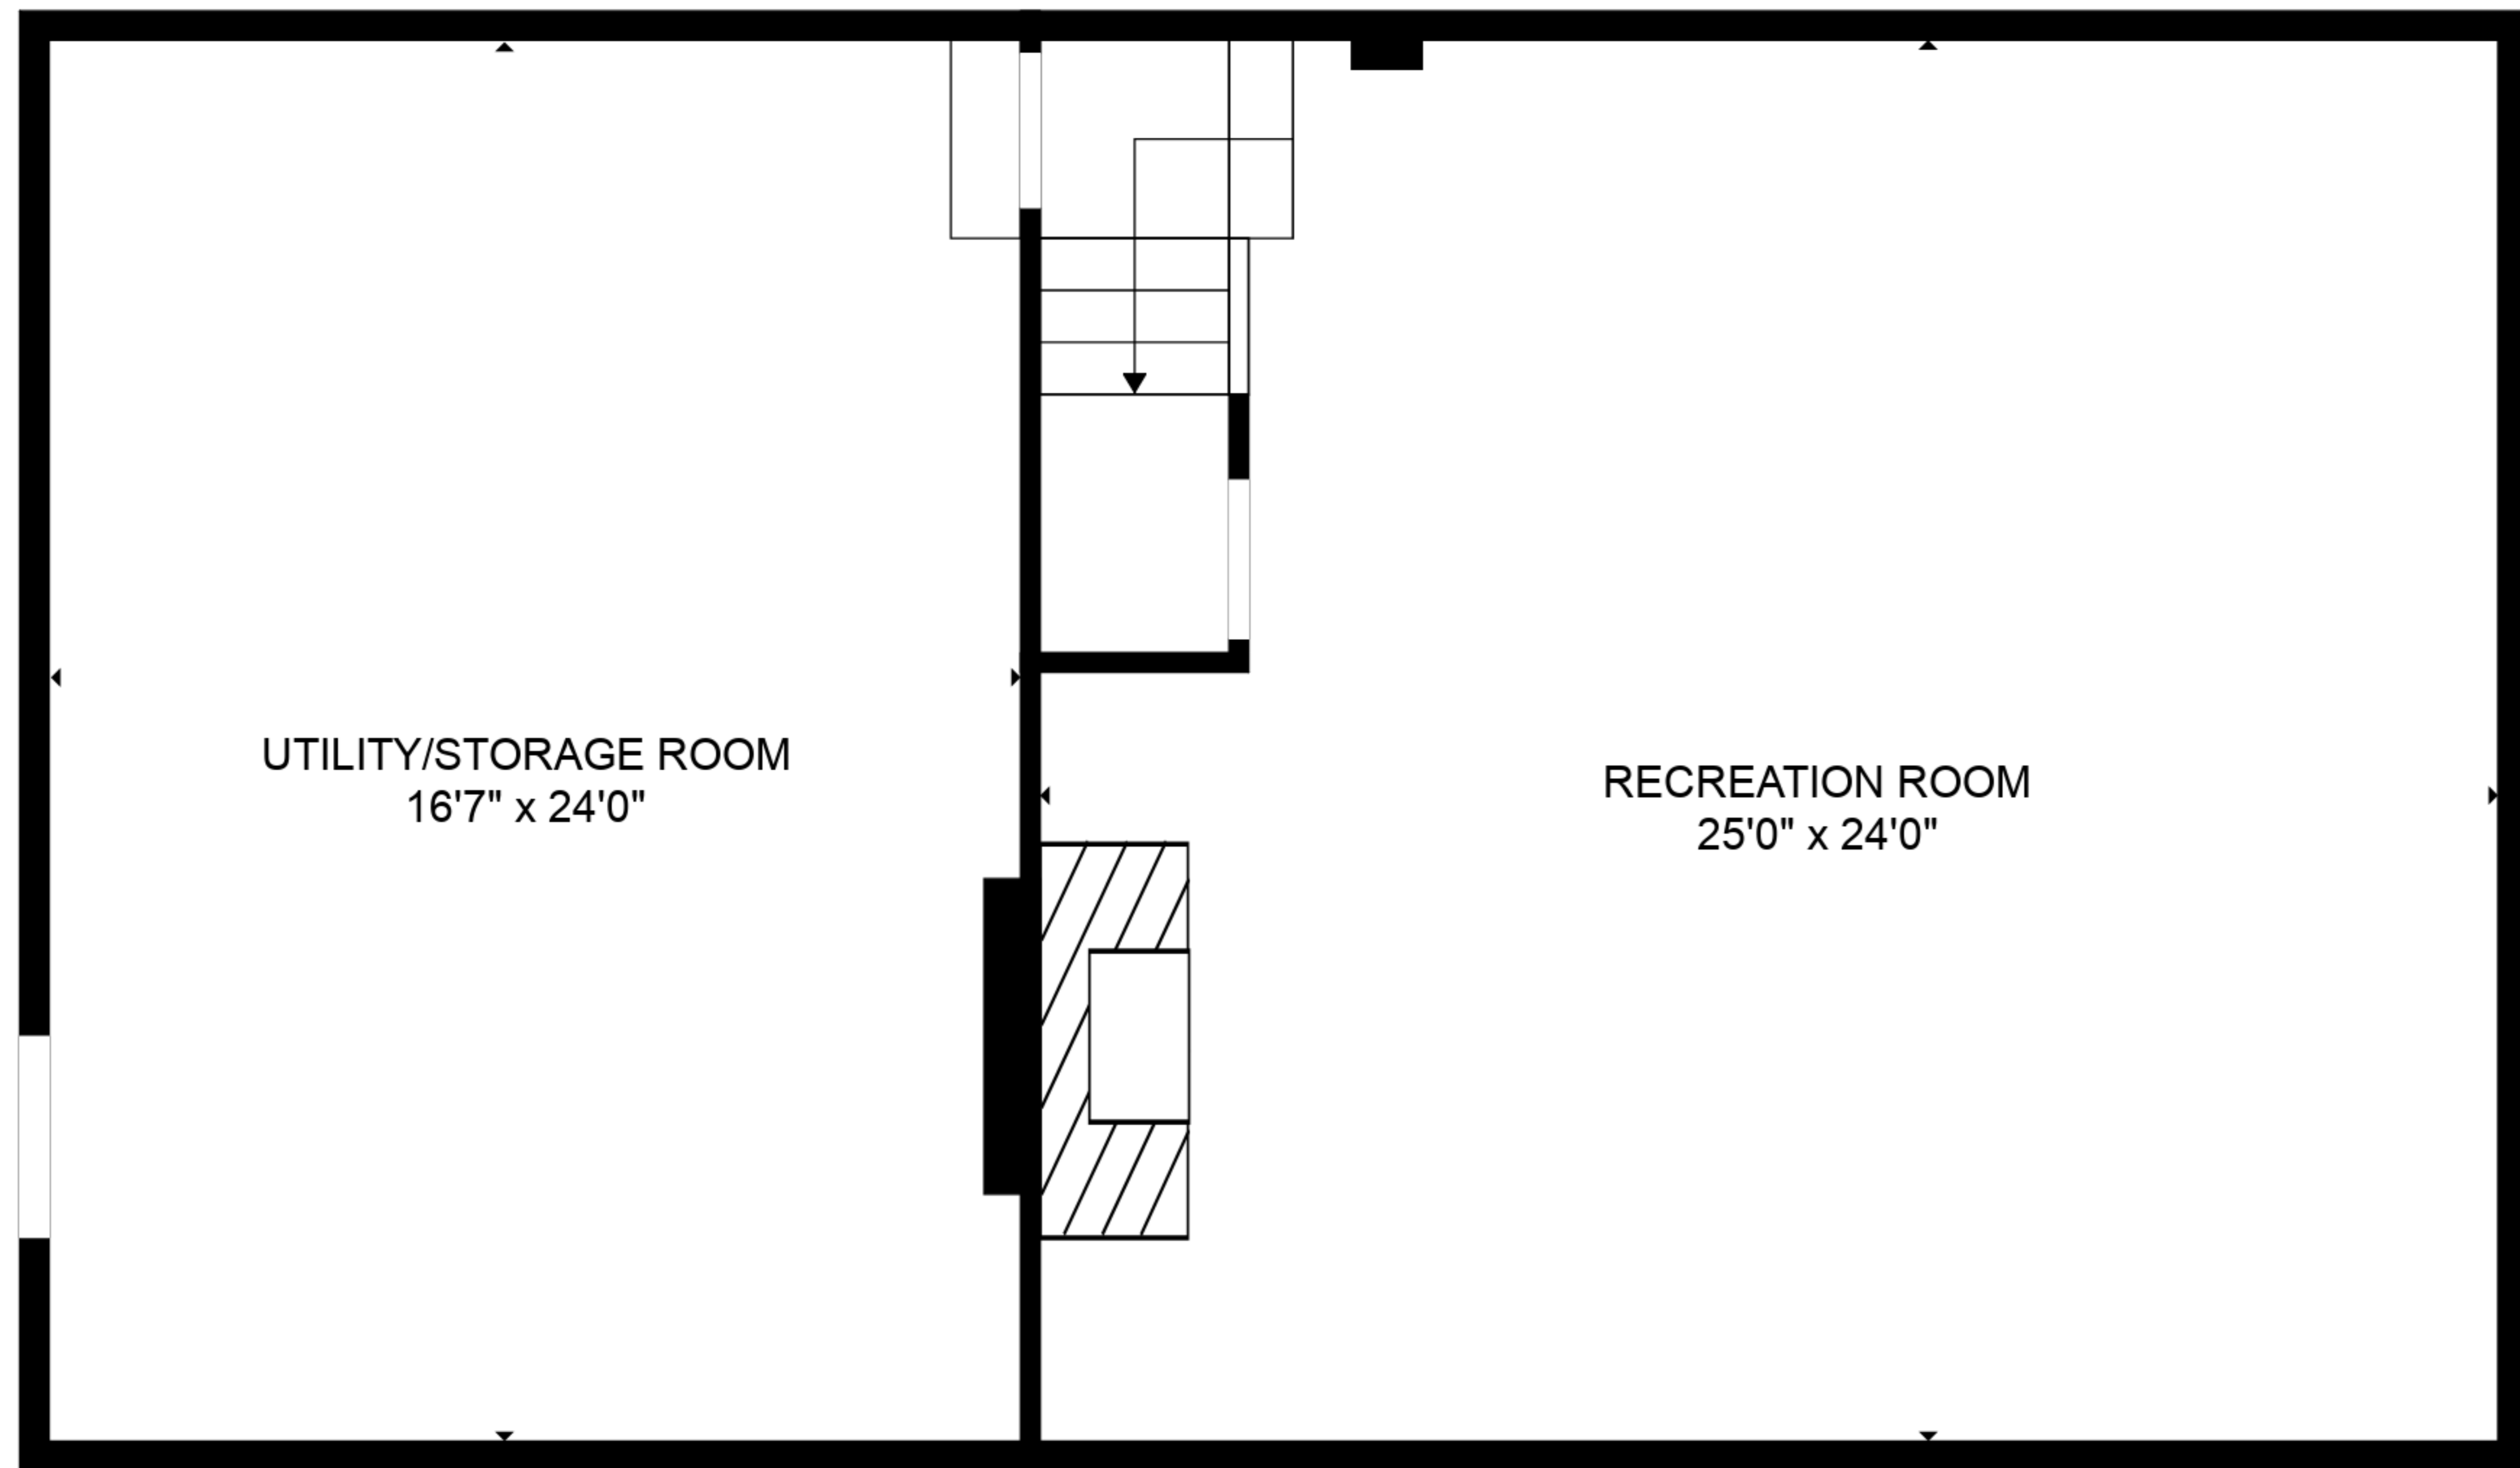

UTILITY/STORAGE ROOM
16'7" x 24'0"

RECREATION ROOM
25'0" x 24'0"

FLOOR 1

FLOOR 2