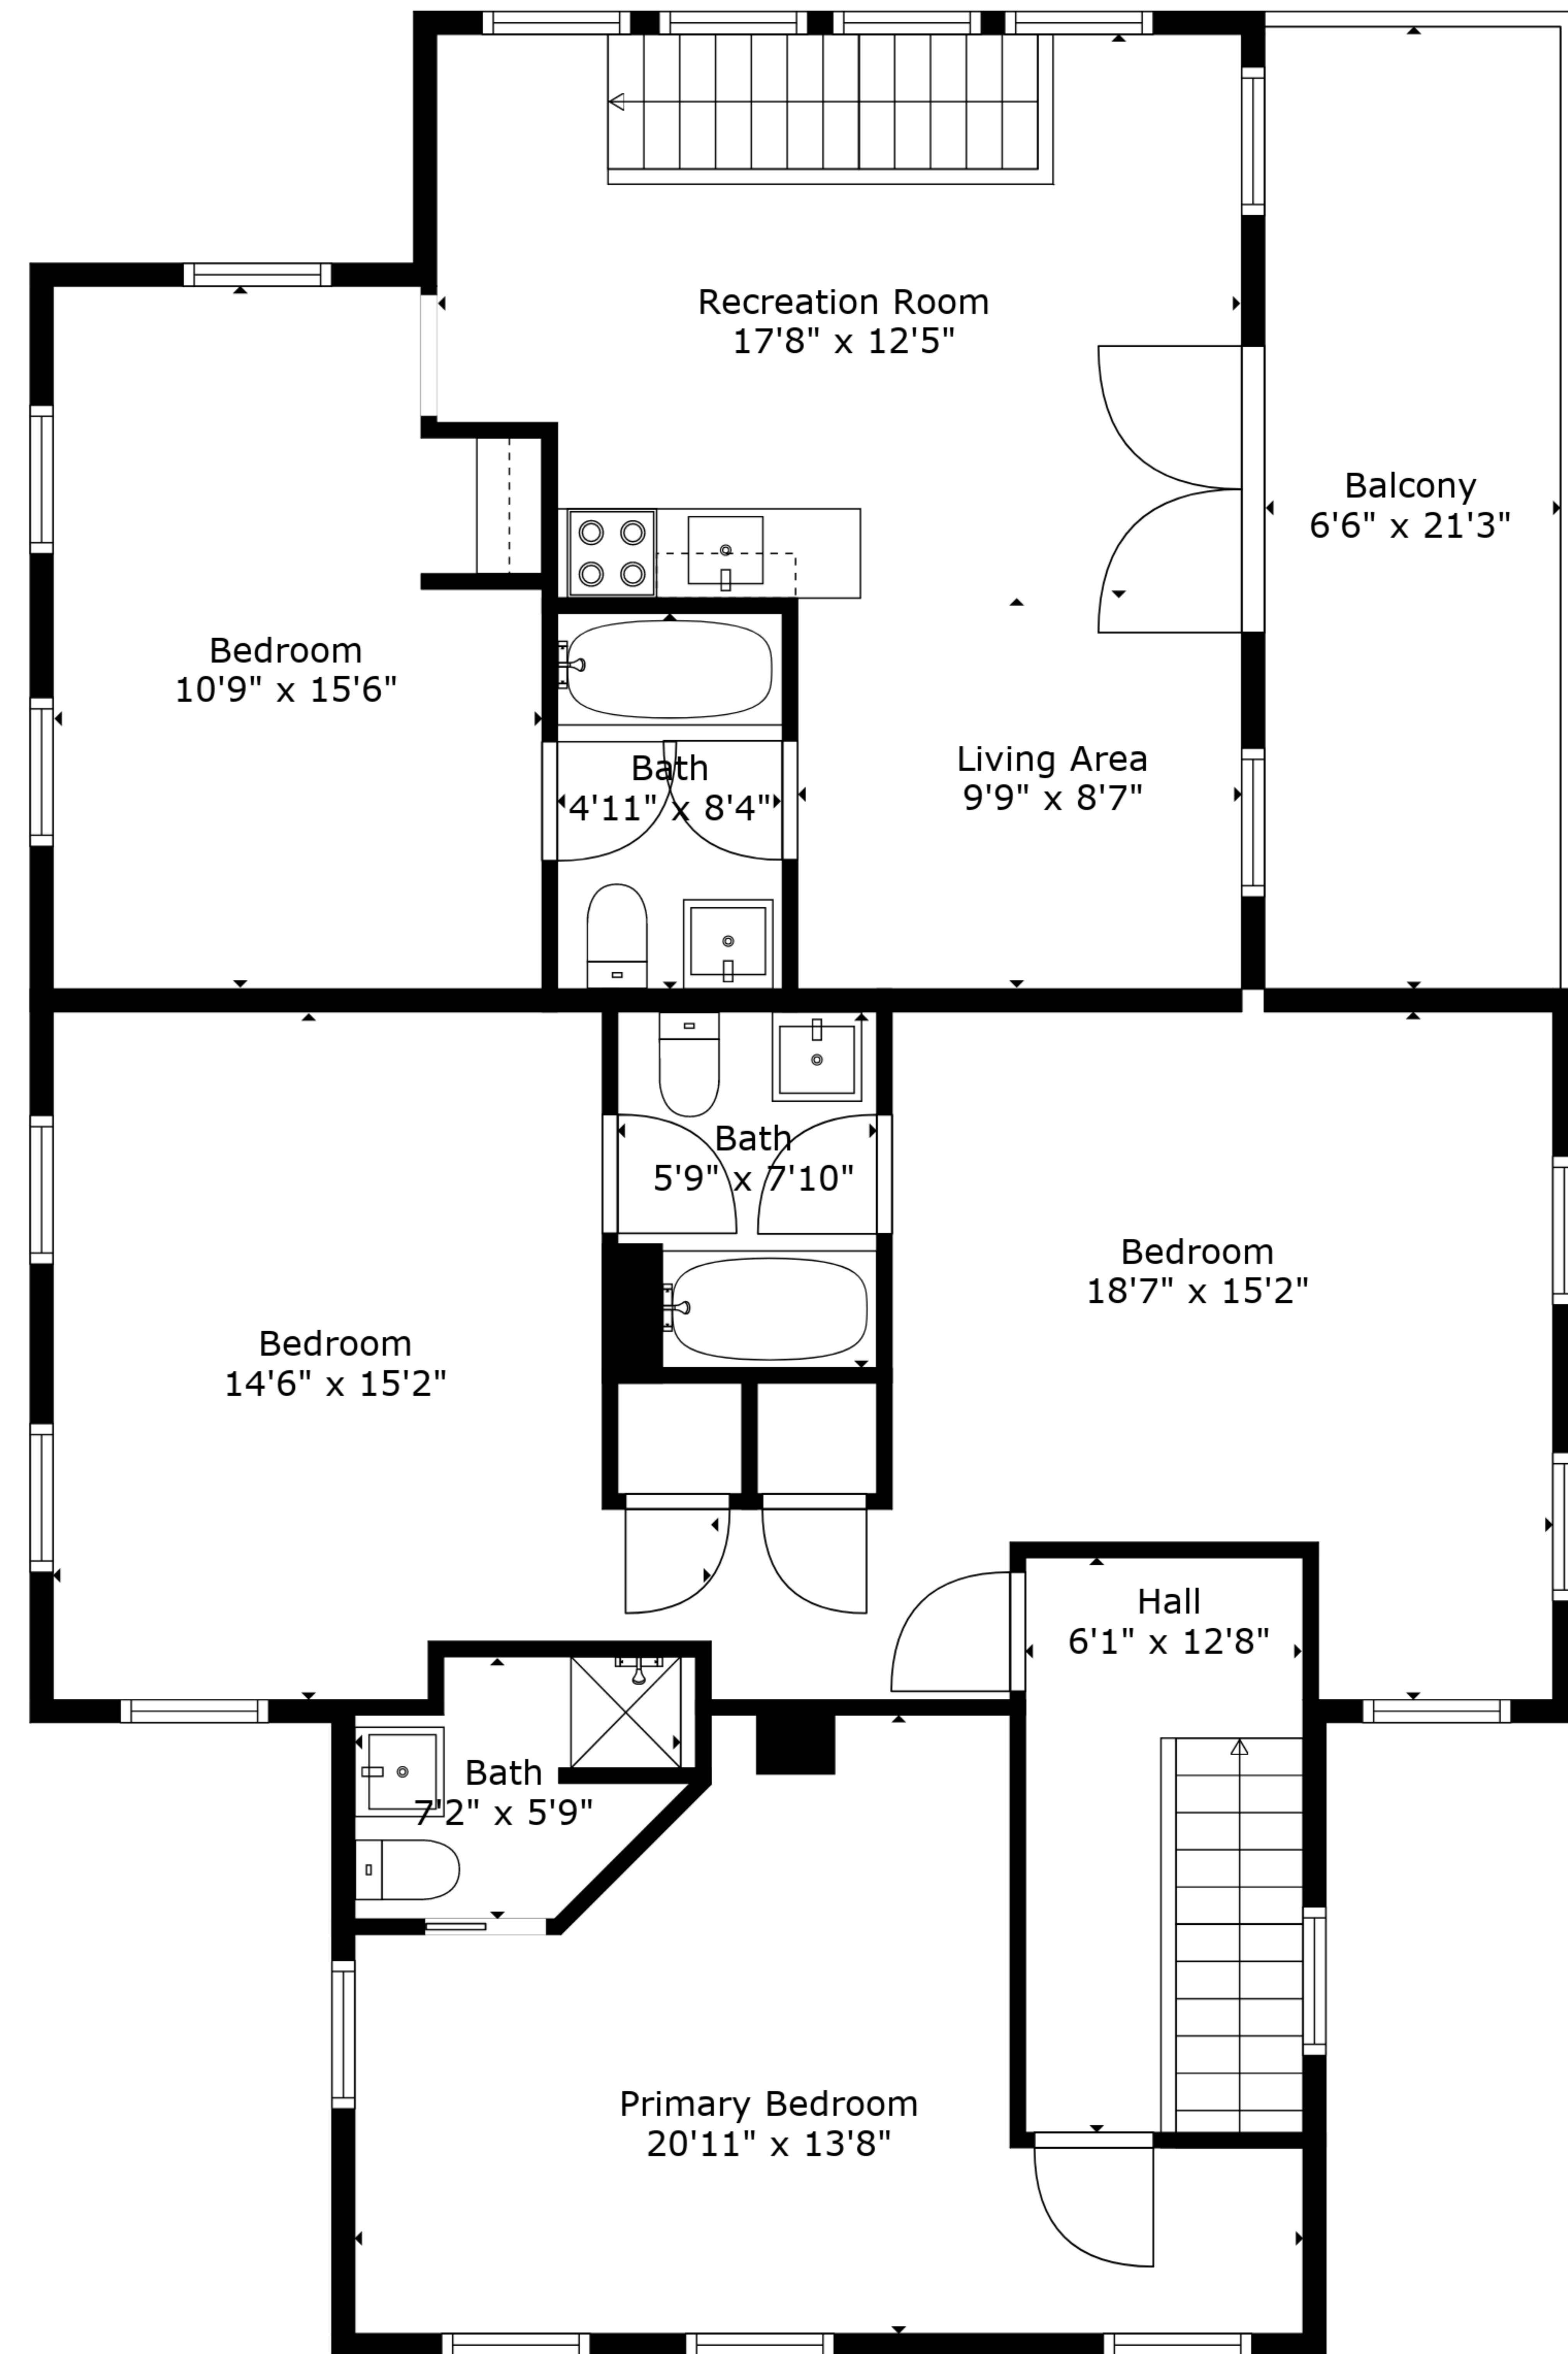

TOTAL: 2779 sq. ft
 FLOOR 1: 1464 sq. ft, FLOOR 2: 1315 sq. ft
 EXCLUDED AREAS: BALCONY: 139 sq. ft

Measurements Deemed Highly Reliable But Not Guaranteed. Measured By Cubicasa Tech.

TOTAL: 2779 sq. ft
 FLOOR 1: 1464 sq. ft, FLOOR 2: 1315 sq. ft
 EXCLUDED AREAS: BALCONY: 139 sq. ft

Measurements Deemed Highly Reliable But Not Guaranteed. Measured By Cubicasa Tech.

Floor 1

Floor 2

TOTAL: 2779 sq. ft
 FLOOR 1: 1464 sq. ft, FLOOR 2: 1315 sq. ft
 EXCLUDED AREAS: BALCONY: 139 sq. ft

Measurements Deemed Highly Reliable But Not Guaranteed. Measured By Cubicasa Tech.