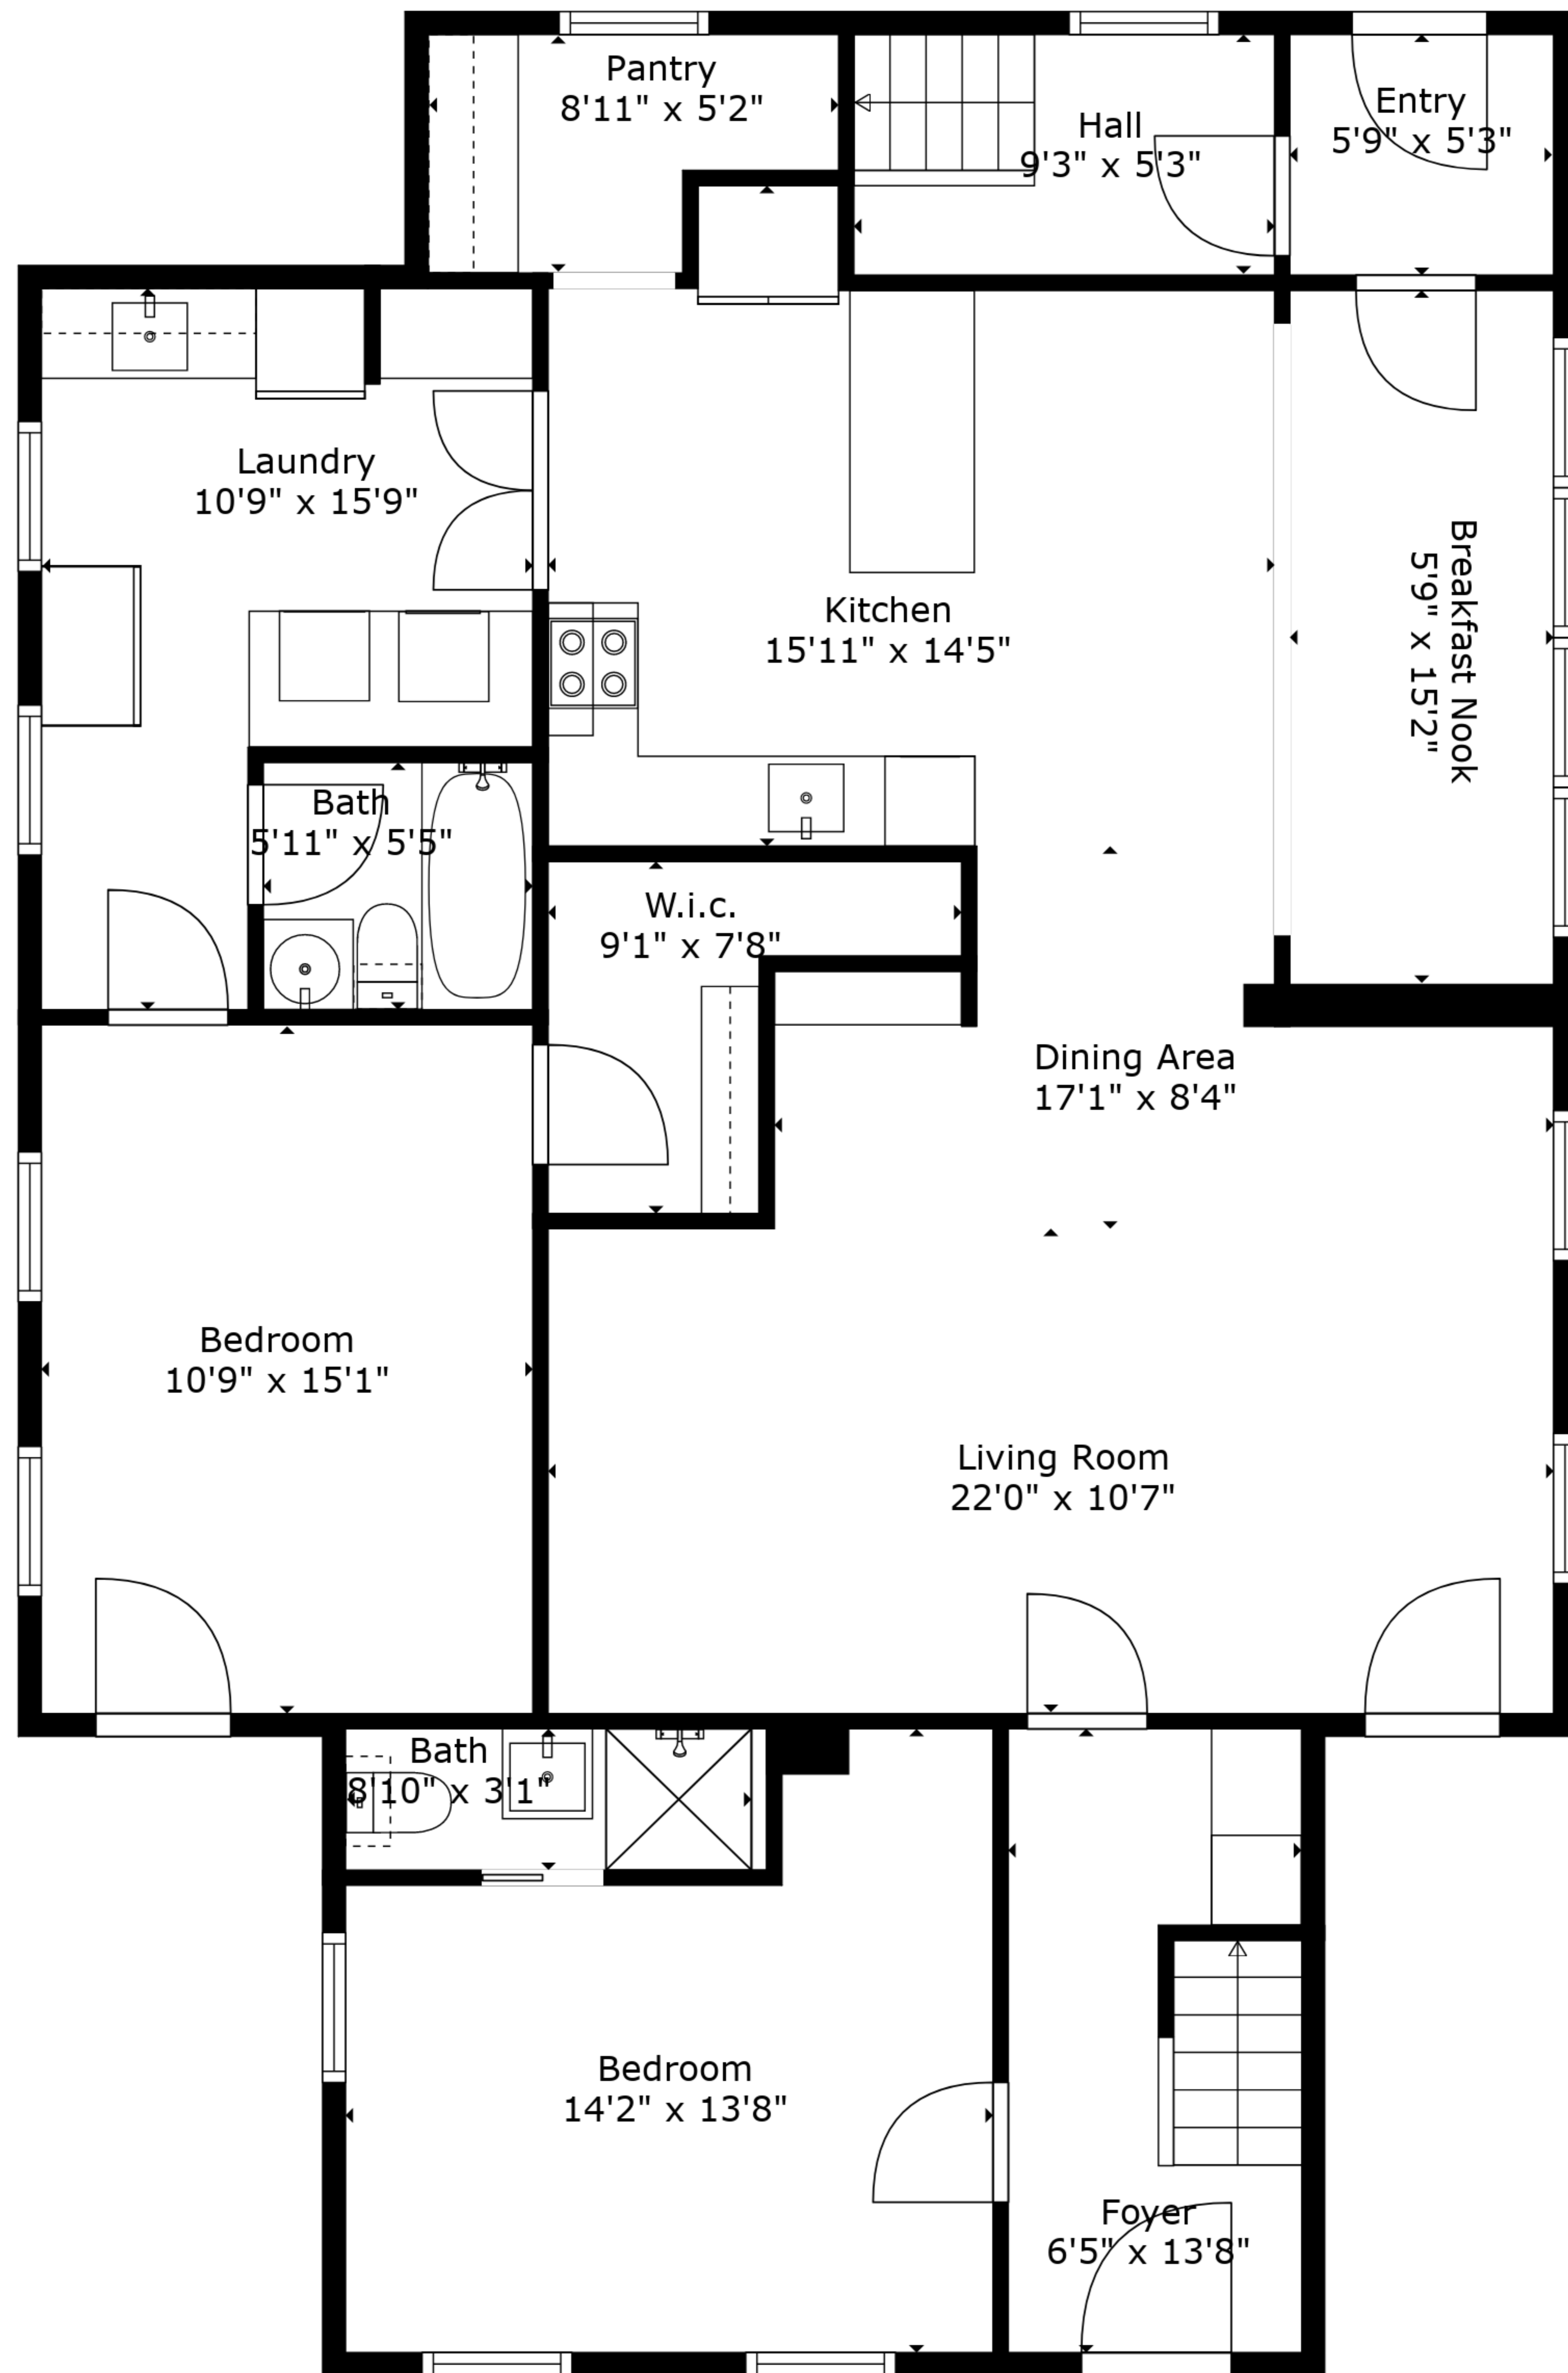

TOTAL: 2779 sq. ft
 FLOOR 1: 1464 sq. ft, FLOOR 2: 1315 sq. ft
 EXCLUDED AREAS: BALCONY: 139 sq. ft

Measurements Deemed Highly Reliable But Not Guaranteed. Measured By Cubicasa Tech.

TOTAL: 2779 sq. ft
 FLOOR 1: 1464 sq. ft, FLOOR 2: 1315 sq. ft
 EXCLUDED AREAS: BALCONY: 139 sq. ft

Measurements Deemed Highly Reliable But Not Guaranteed. Measured By Cubicasa Tech.

Floor 1

Floor 2

TOTAL: 2779 sq. ft
 FLOOR 1: 1464 sq. ft, FLOOR 2: 1315 sq. ft
 EXCLUDED AREAS: BALCONY: 139 sq. ft

Measurements Deemed Highly Reliable But Not Guaranteed. Measured By Cubicasa Tech.