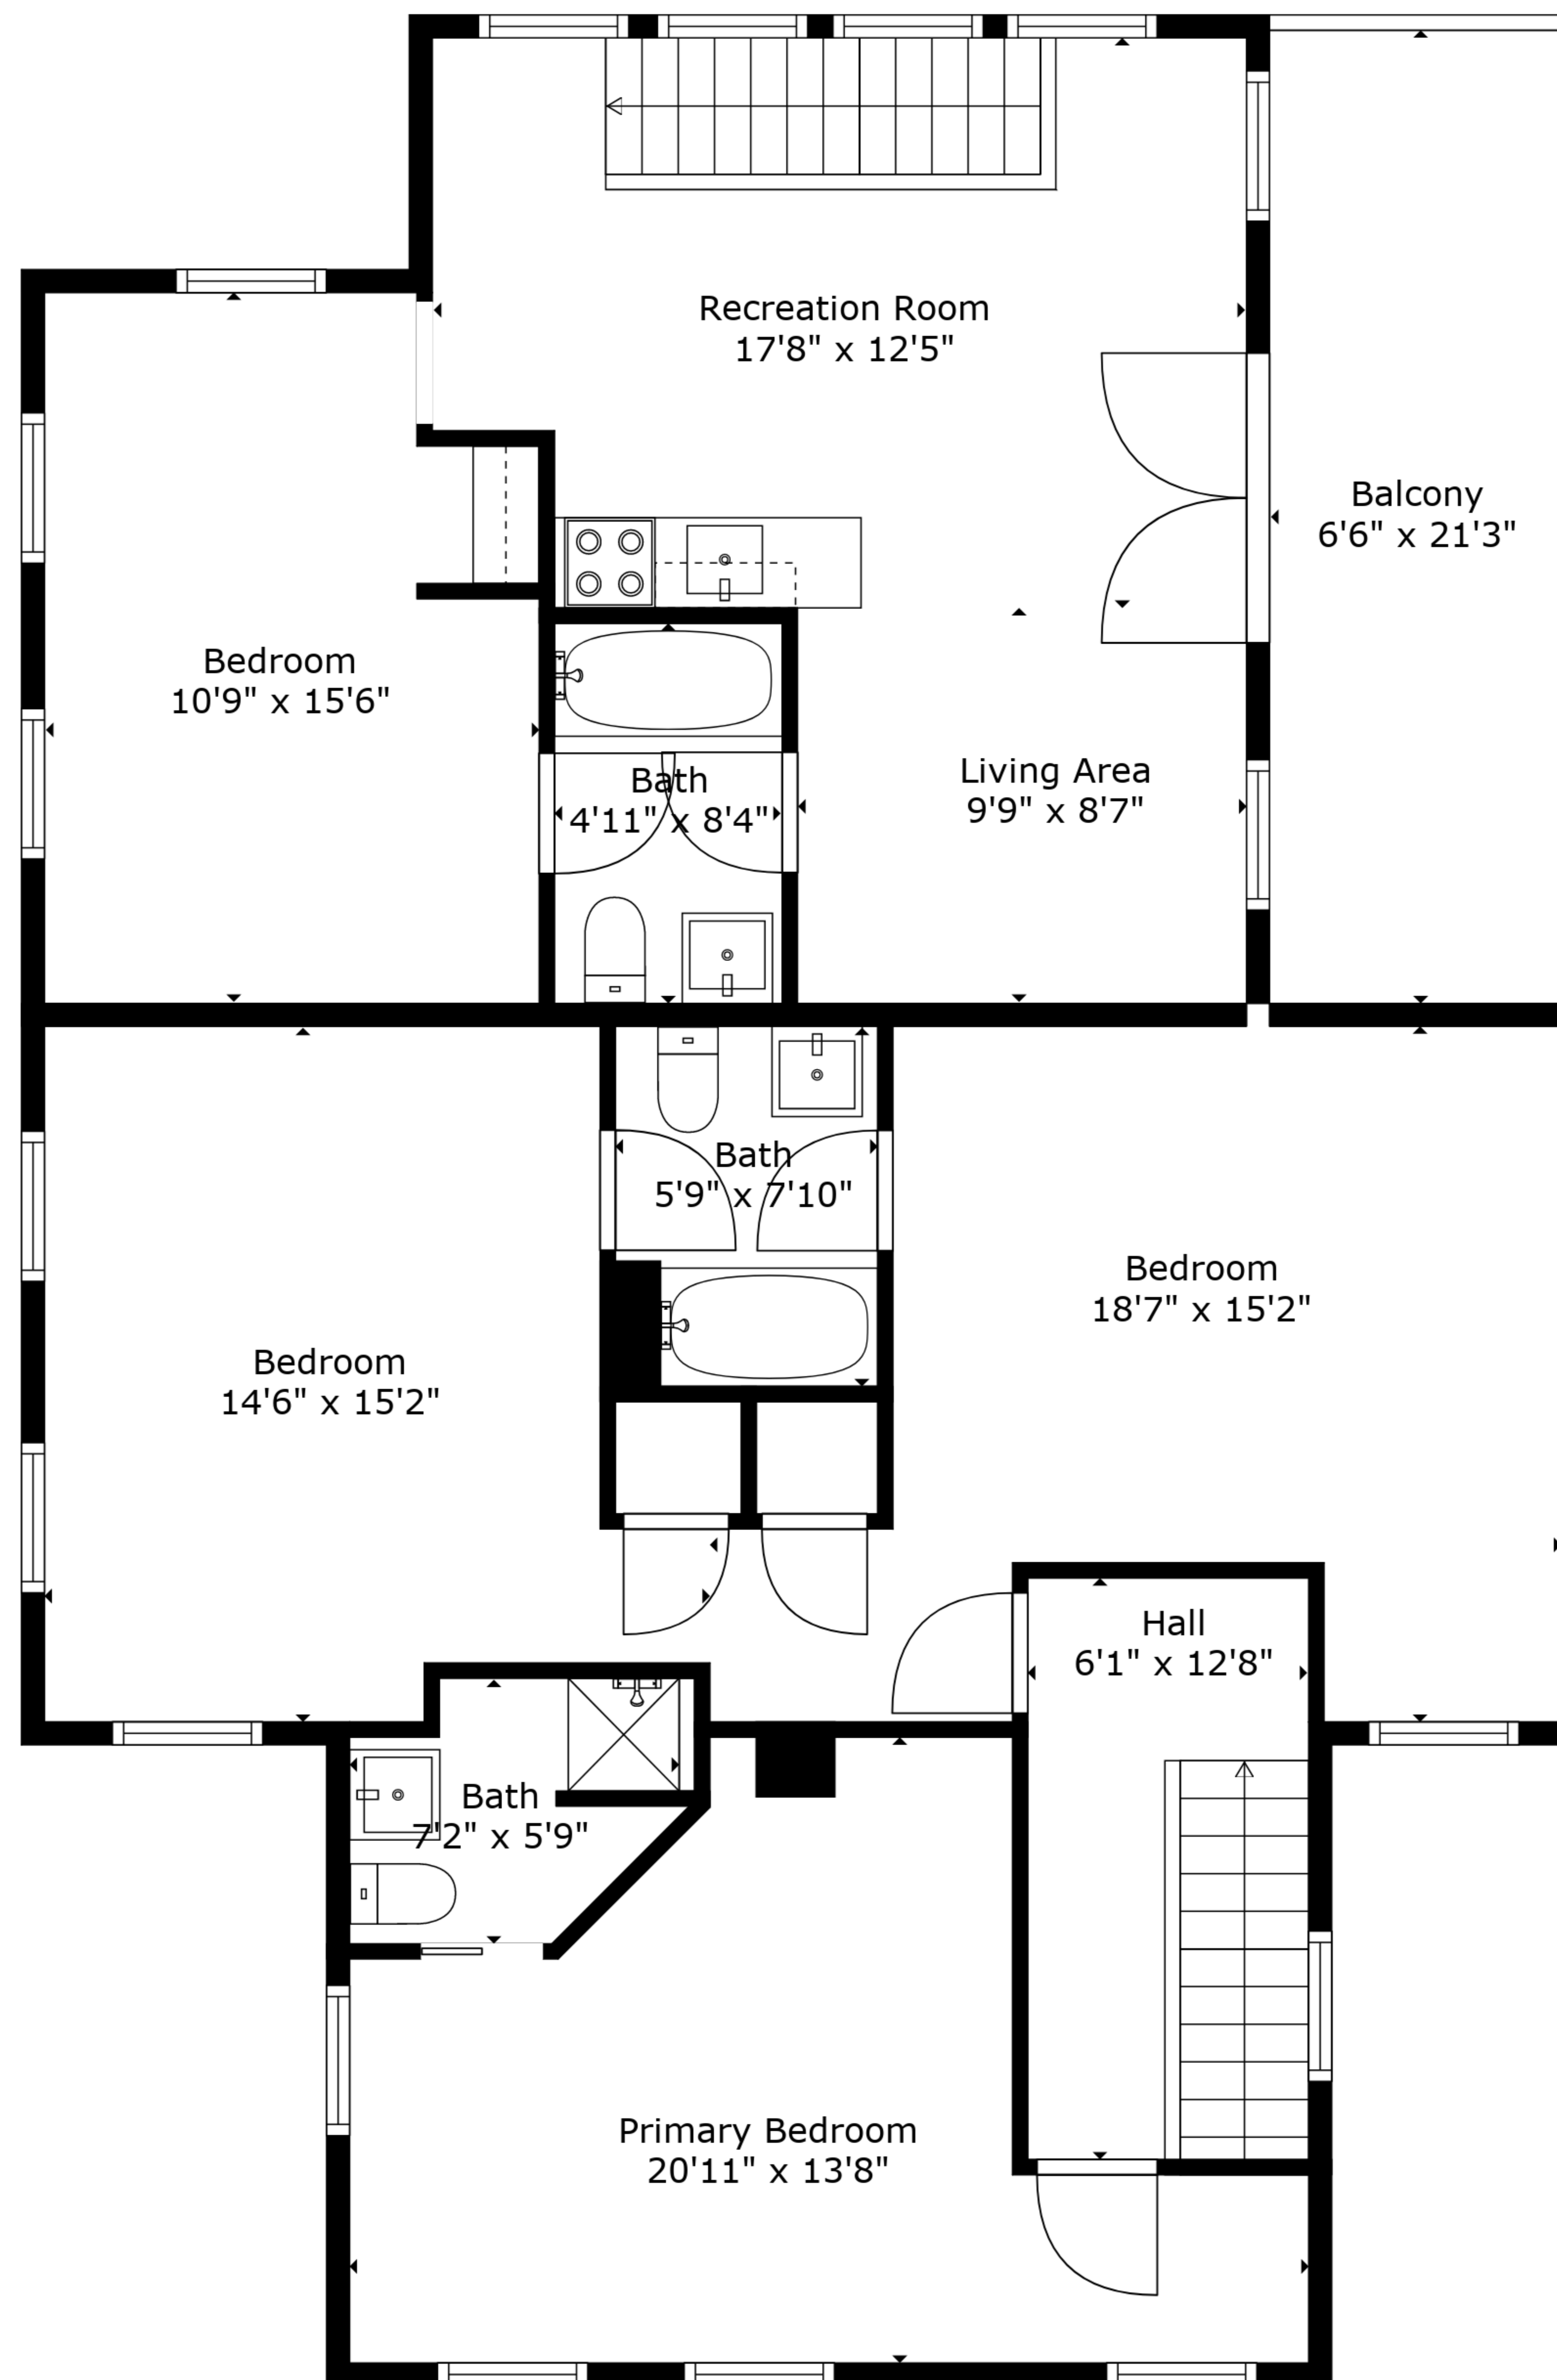

TOTAL: 2779 sq. ft
 FLOOR 1: 1464 sq. ft, FLOOR 2: 1315 sq. ft
 EXCLUDED AREAS: BALCONY: 139 sq. ft

Measurements Deemed Highly Reliable But Not Guaranteed. Measured By Cubicasa Tech.

TOTAL: 2779 sq. ft
 FLOOR 1: 1464 sq. ft, FLOOR 2: 1315 sq. ft
 EXCLUDED AREAS: BALCONY: 139 sq. ft

Measurements Deemed Highly Reliable But Not Guaranteed. Measured By Cubicasa Tech.

Floor 1

Floor 2

TOTAL: 2779 sq. ft
 FLOOR 1: 1464 sq. ft, FLOOR 2: 1315 sq. ft
 EXCLUDED AREAS: BALCONY: 139 sq. ft

Measurements Deemed Highly Reliable But Not Guaranteed. Measured By Cubicasa Tech.