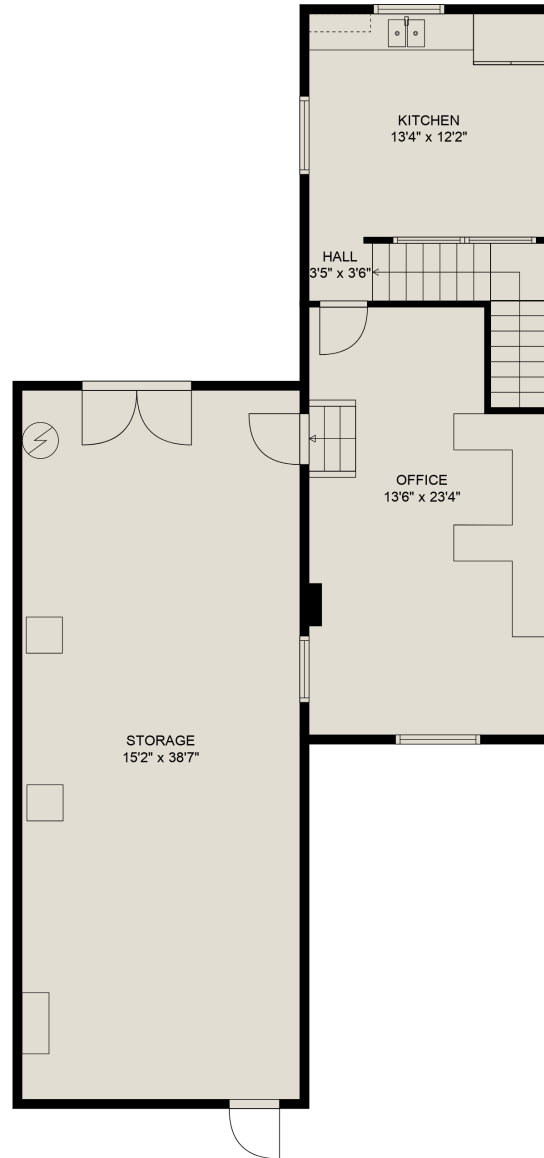

28989 Marsh McCormick Rd

Rod Friesen
604-866-5585
rod@rodfriesen.com

Estimated Areas:

Floor 1: 2578 sq. ft

Floor 2: 1209 sq. ft

Total: 3787 Sq. Ft

28989 Marsh McCormick Rd

Rod Friesen
604-866-5585
rod@rodfriesen.com

Estimated Areas:

Floor 1: 2578 sq. ft

Floor 2: 1209 sq. ft

Total: 3787 Sq. Ft

28989 Marsh McCormick Rd

Rod Friesen
604-866-5585
rod@rodfriesen.com

Estimated Areas:

Floor 1: 2578 sq. ft
Floor 2: 1209 sq. ft
Total: 3787 Sq. Ft