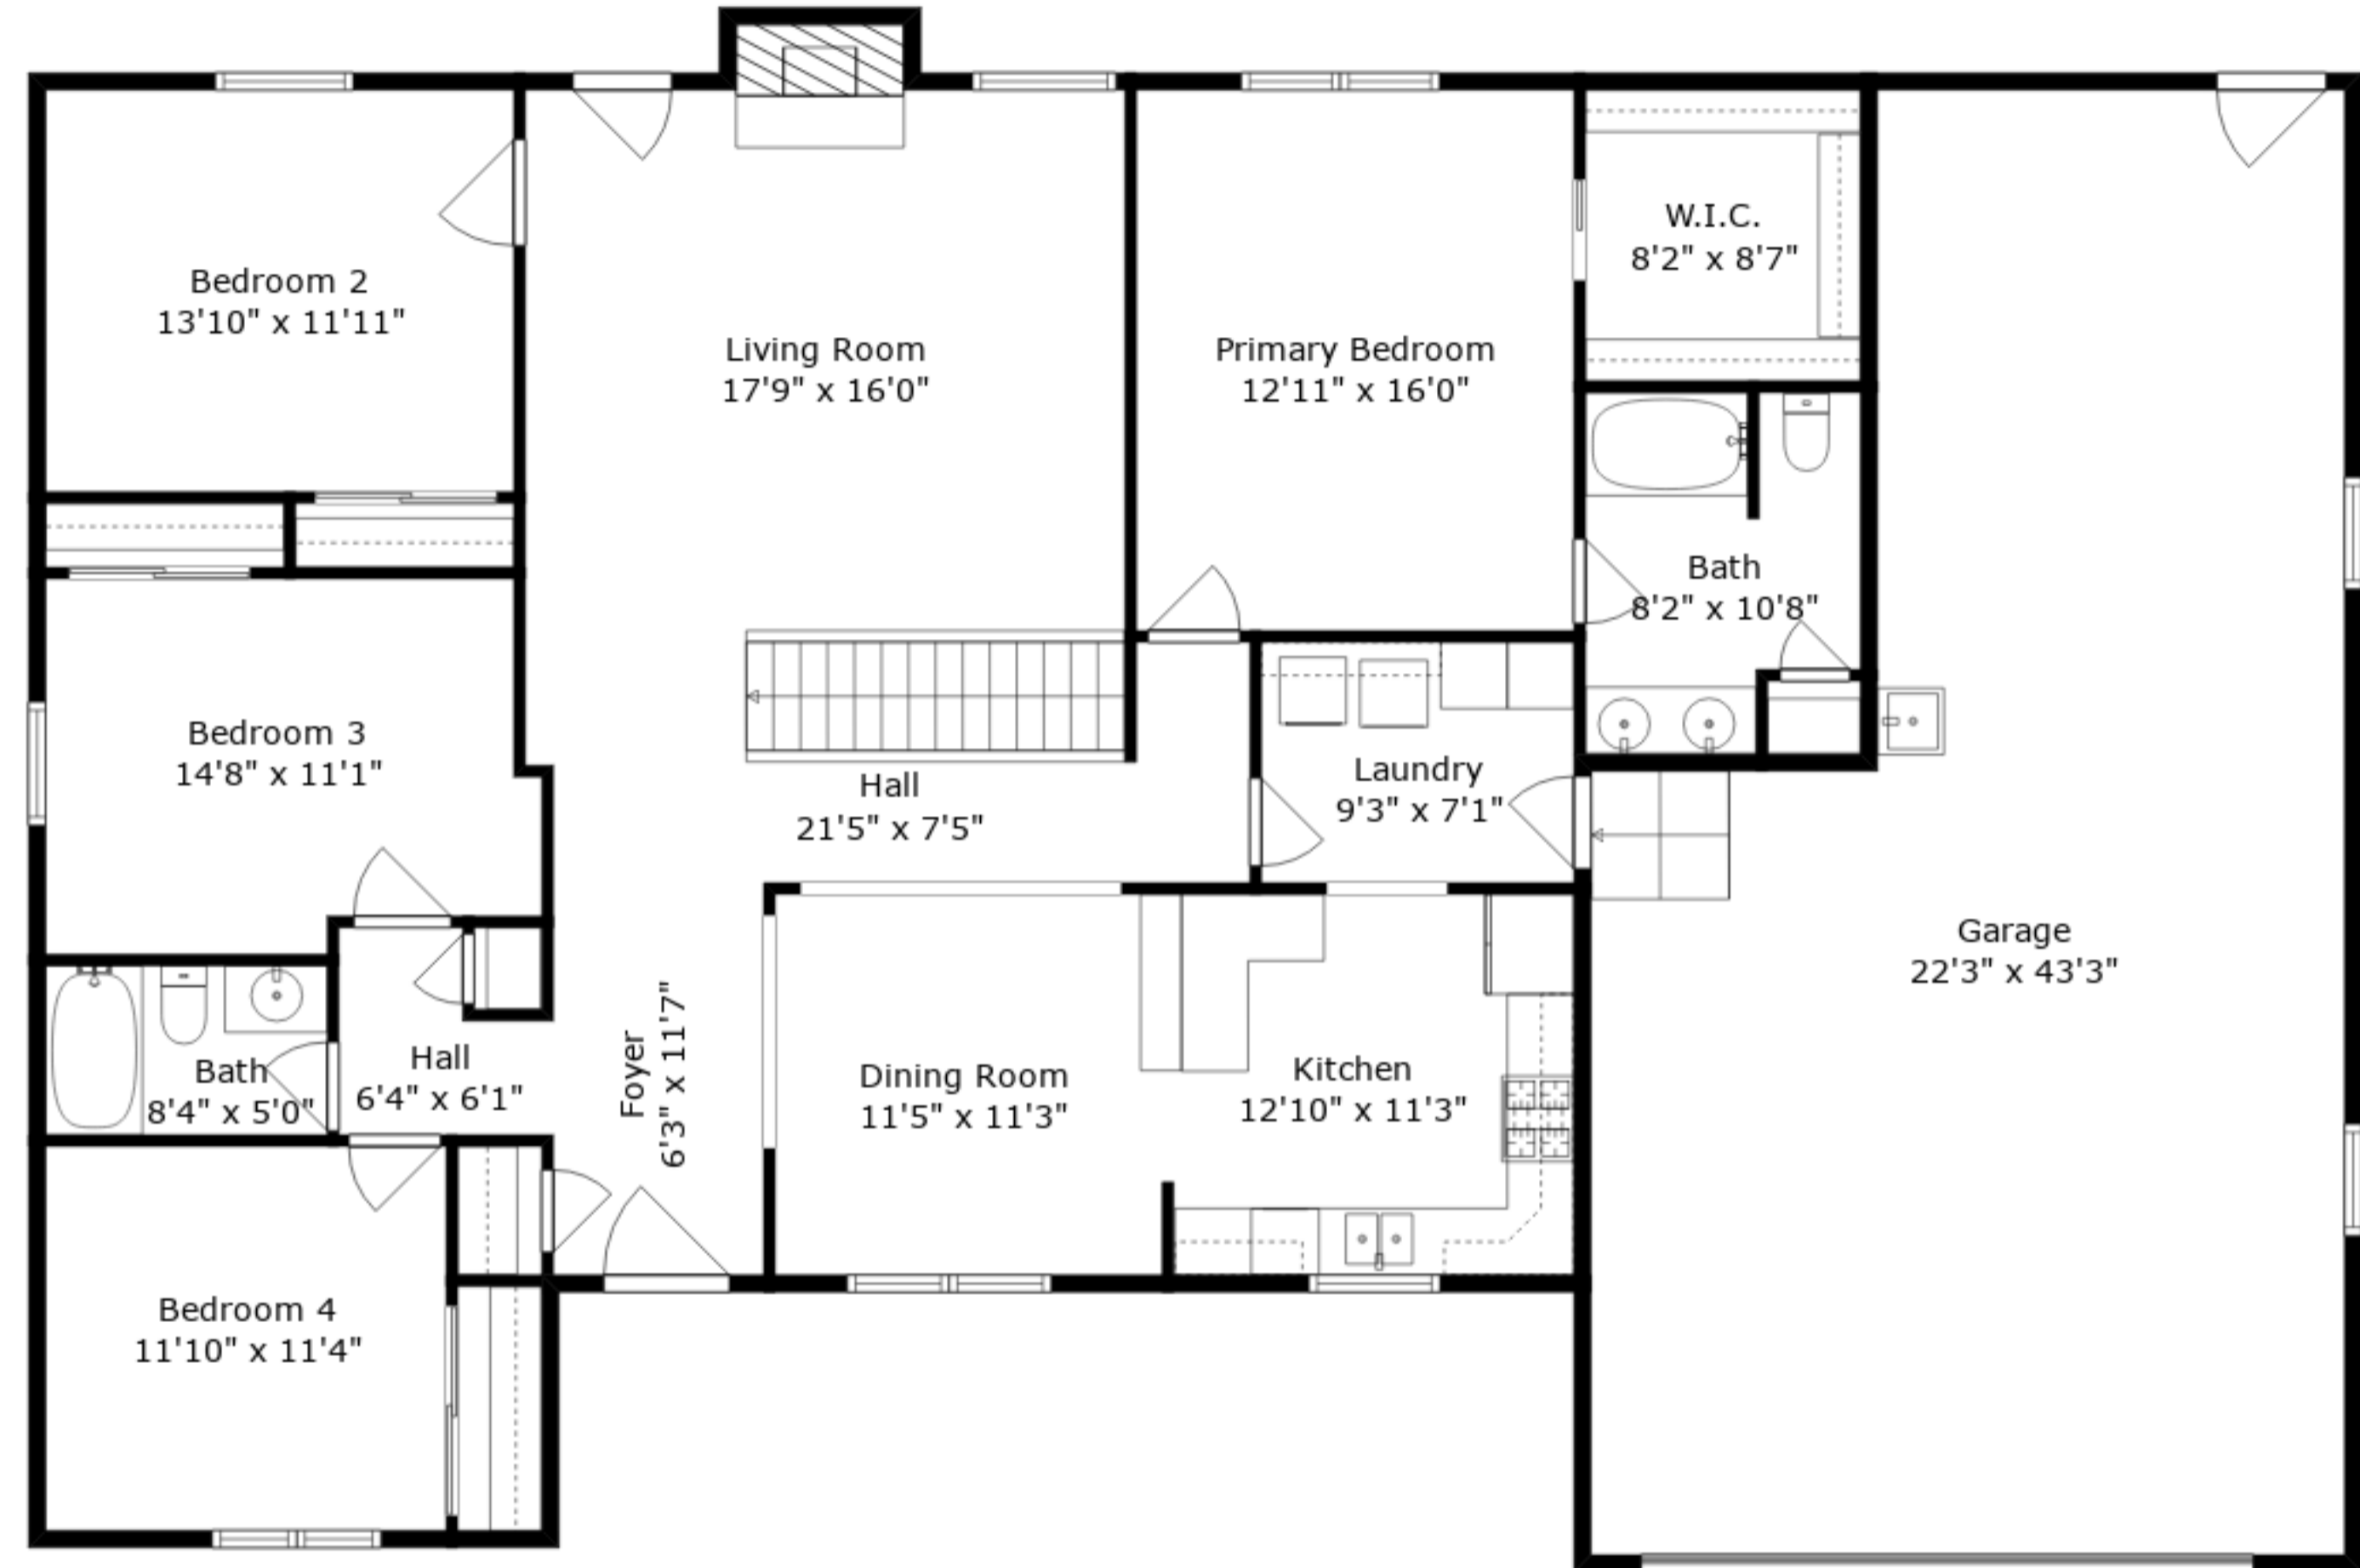

**ESTIMATED AREAS**  
 GLA LOWER FLOOR: 1567 sq. ft EXCLUDED AREAS 249 sq. ft  
 GLA MAIN FLOOR: 1955 sq. ft EXCLUDED AREAS 850 sq. ft  
 Total GLA 3522 sq. ft, total area 4621 sq. ft

Sizes And Dimensions Are Approximate. Actual May Vary.