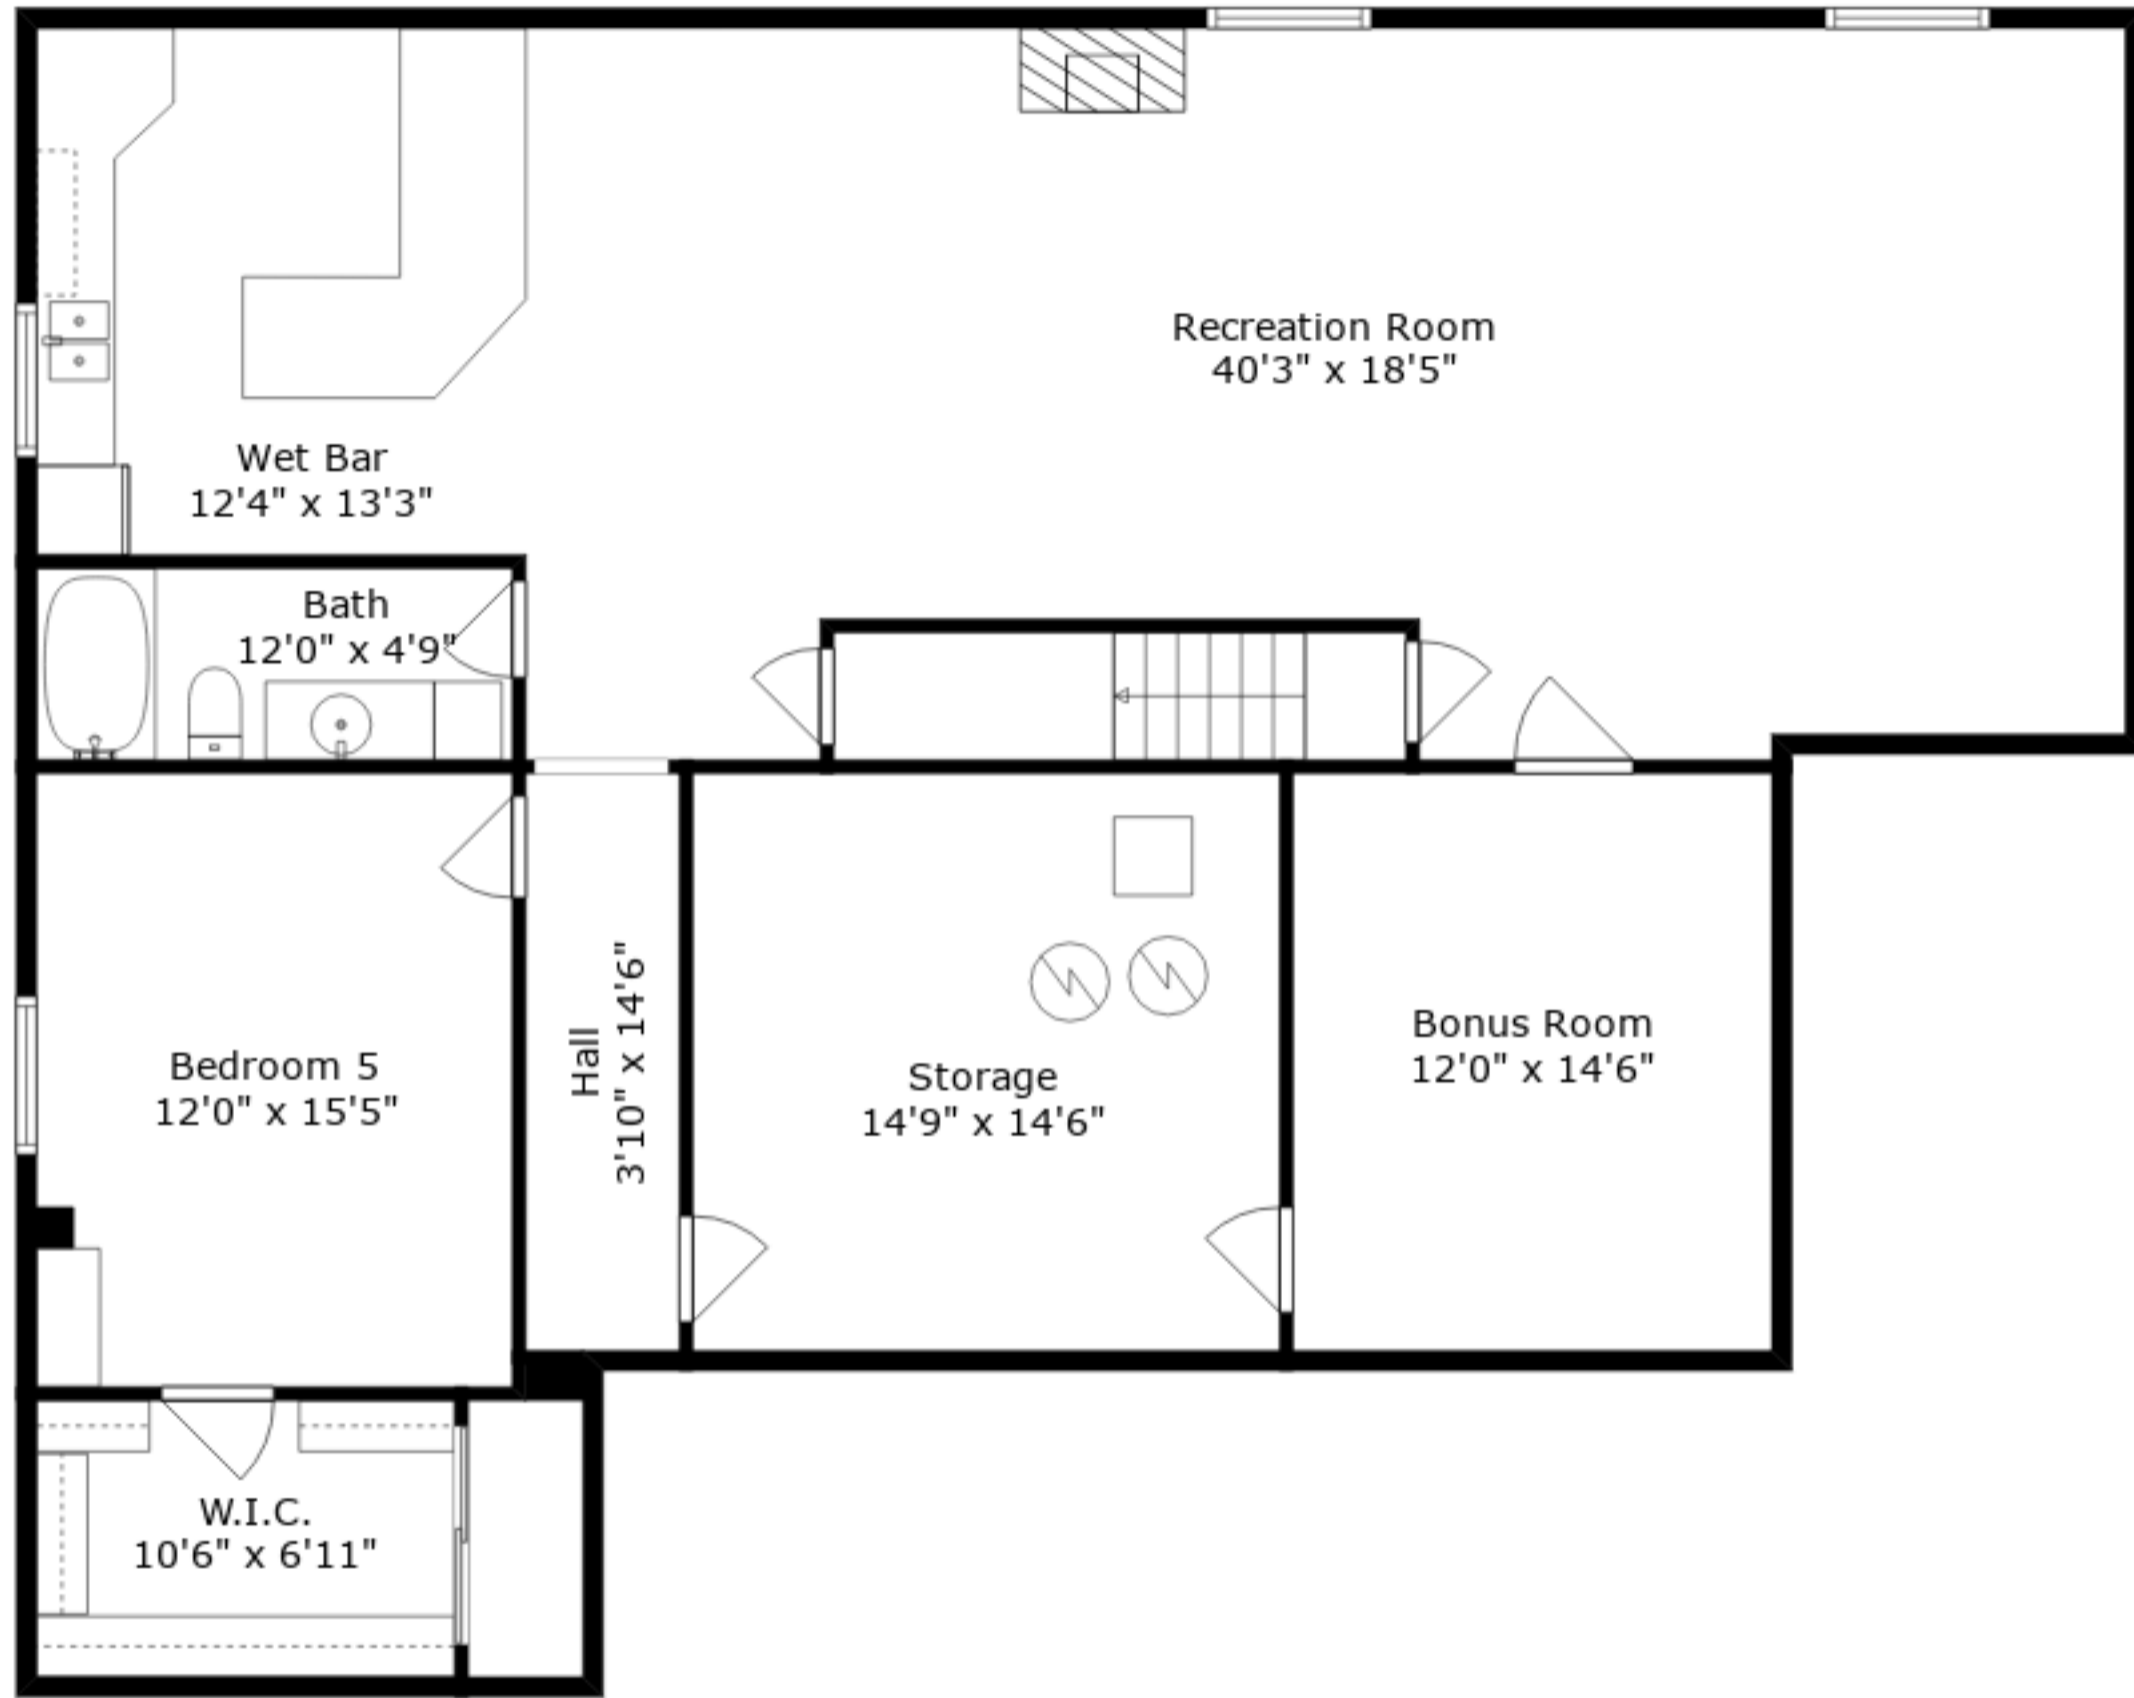

**ESTIMATED AREAS**  
 GLA LOWER FLOOR: 1567 sq. ft EXCLUDED AREAS 249 sq. ft  
 GLA MAIN FLOOR: 1955 sq. ft EXCLUDED AREAS 850 sq. ft  
 Total GLA 3522 sq. ft, total area 4621 sq. ft

Sizes And Dimensions Are Approximate. Actual May Vary.