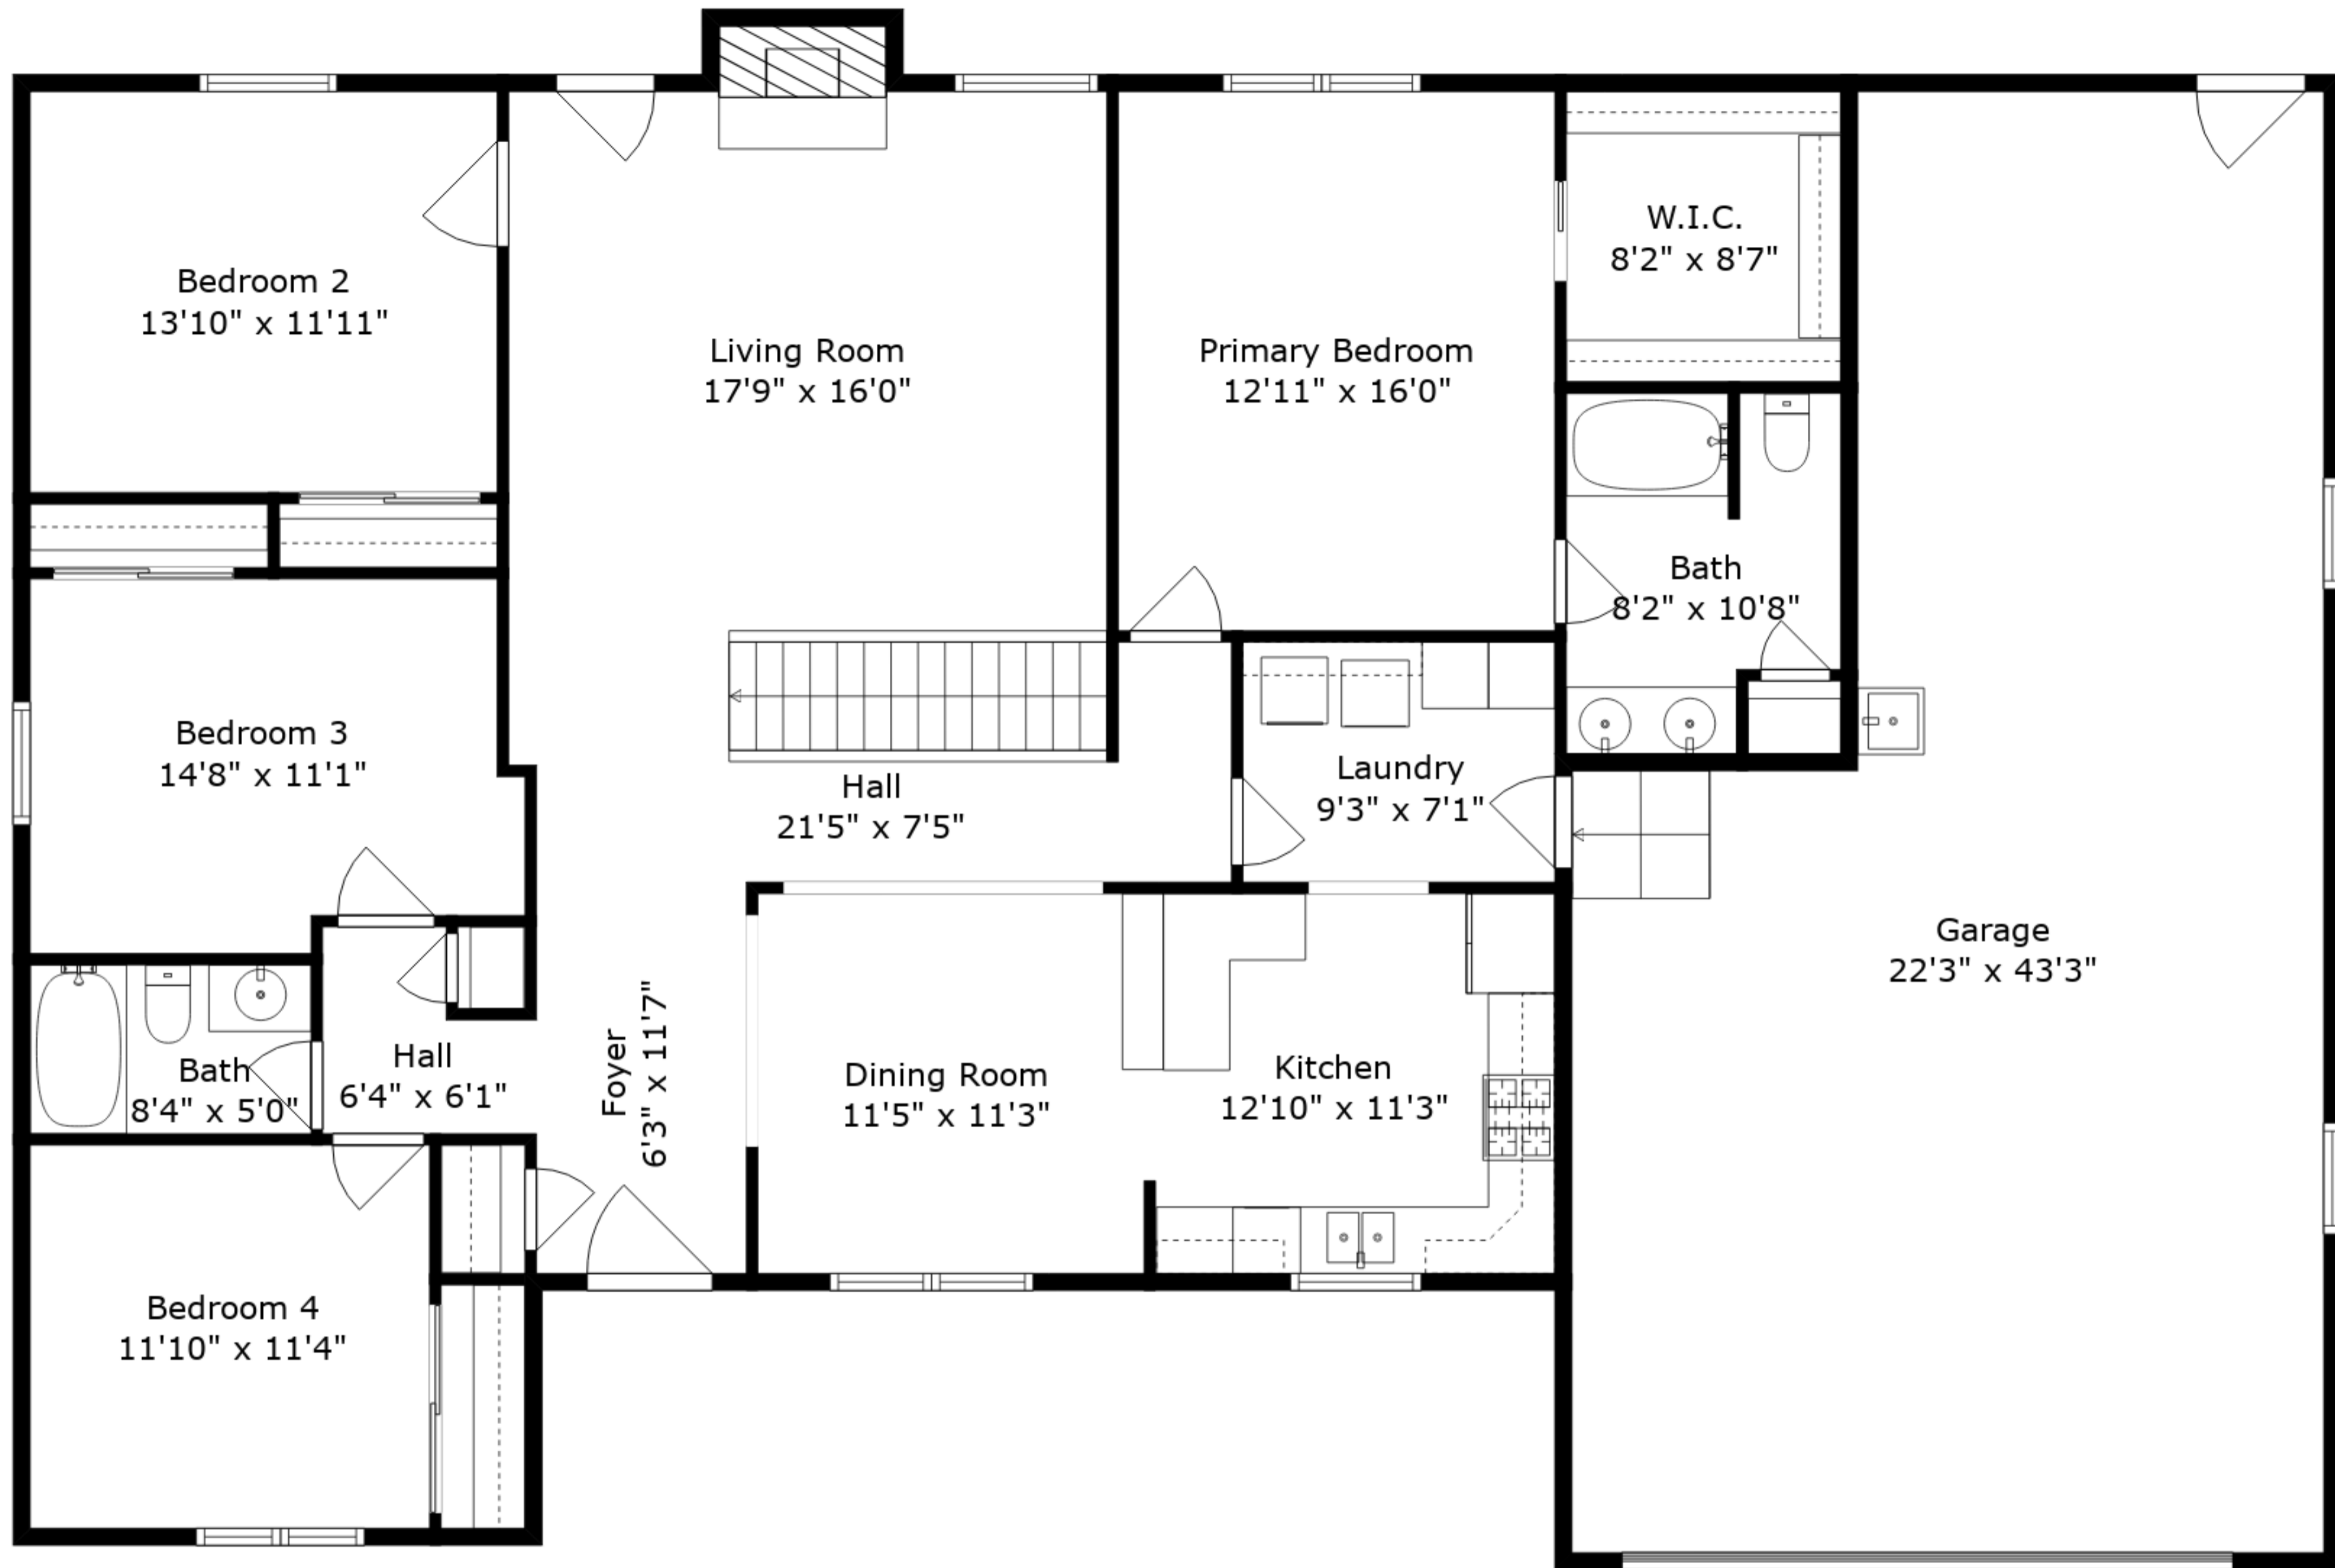

**ESTIMATED AREAS**  
 GLA LOWER FLOOR: 1567 sq. ft EXCLUDED AREAS 249 sq. ft  
 GLA MAIN FLOOR: 1955 sq. ft EXCLUDED AREAS 850 sq. ft  
 Total GLA 3522 sq. ft, total area 4621 sq. ft

Sizes And Dimensions Are Approximate. Actual May Vary.