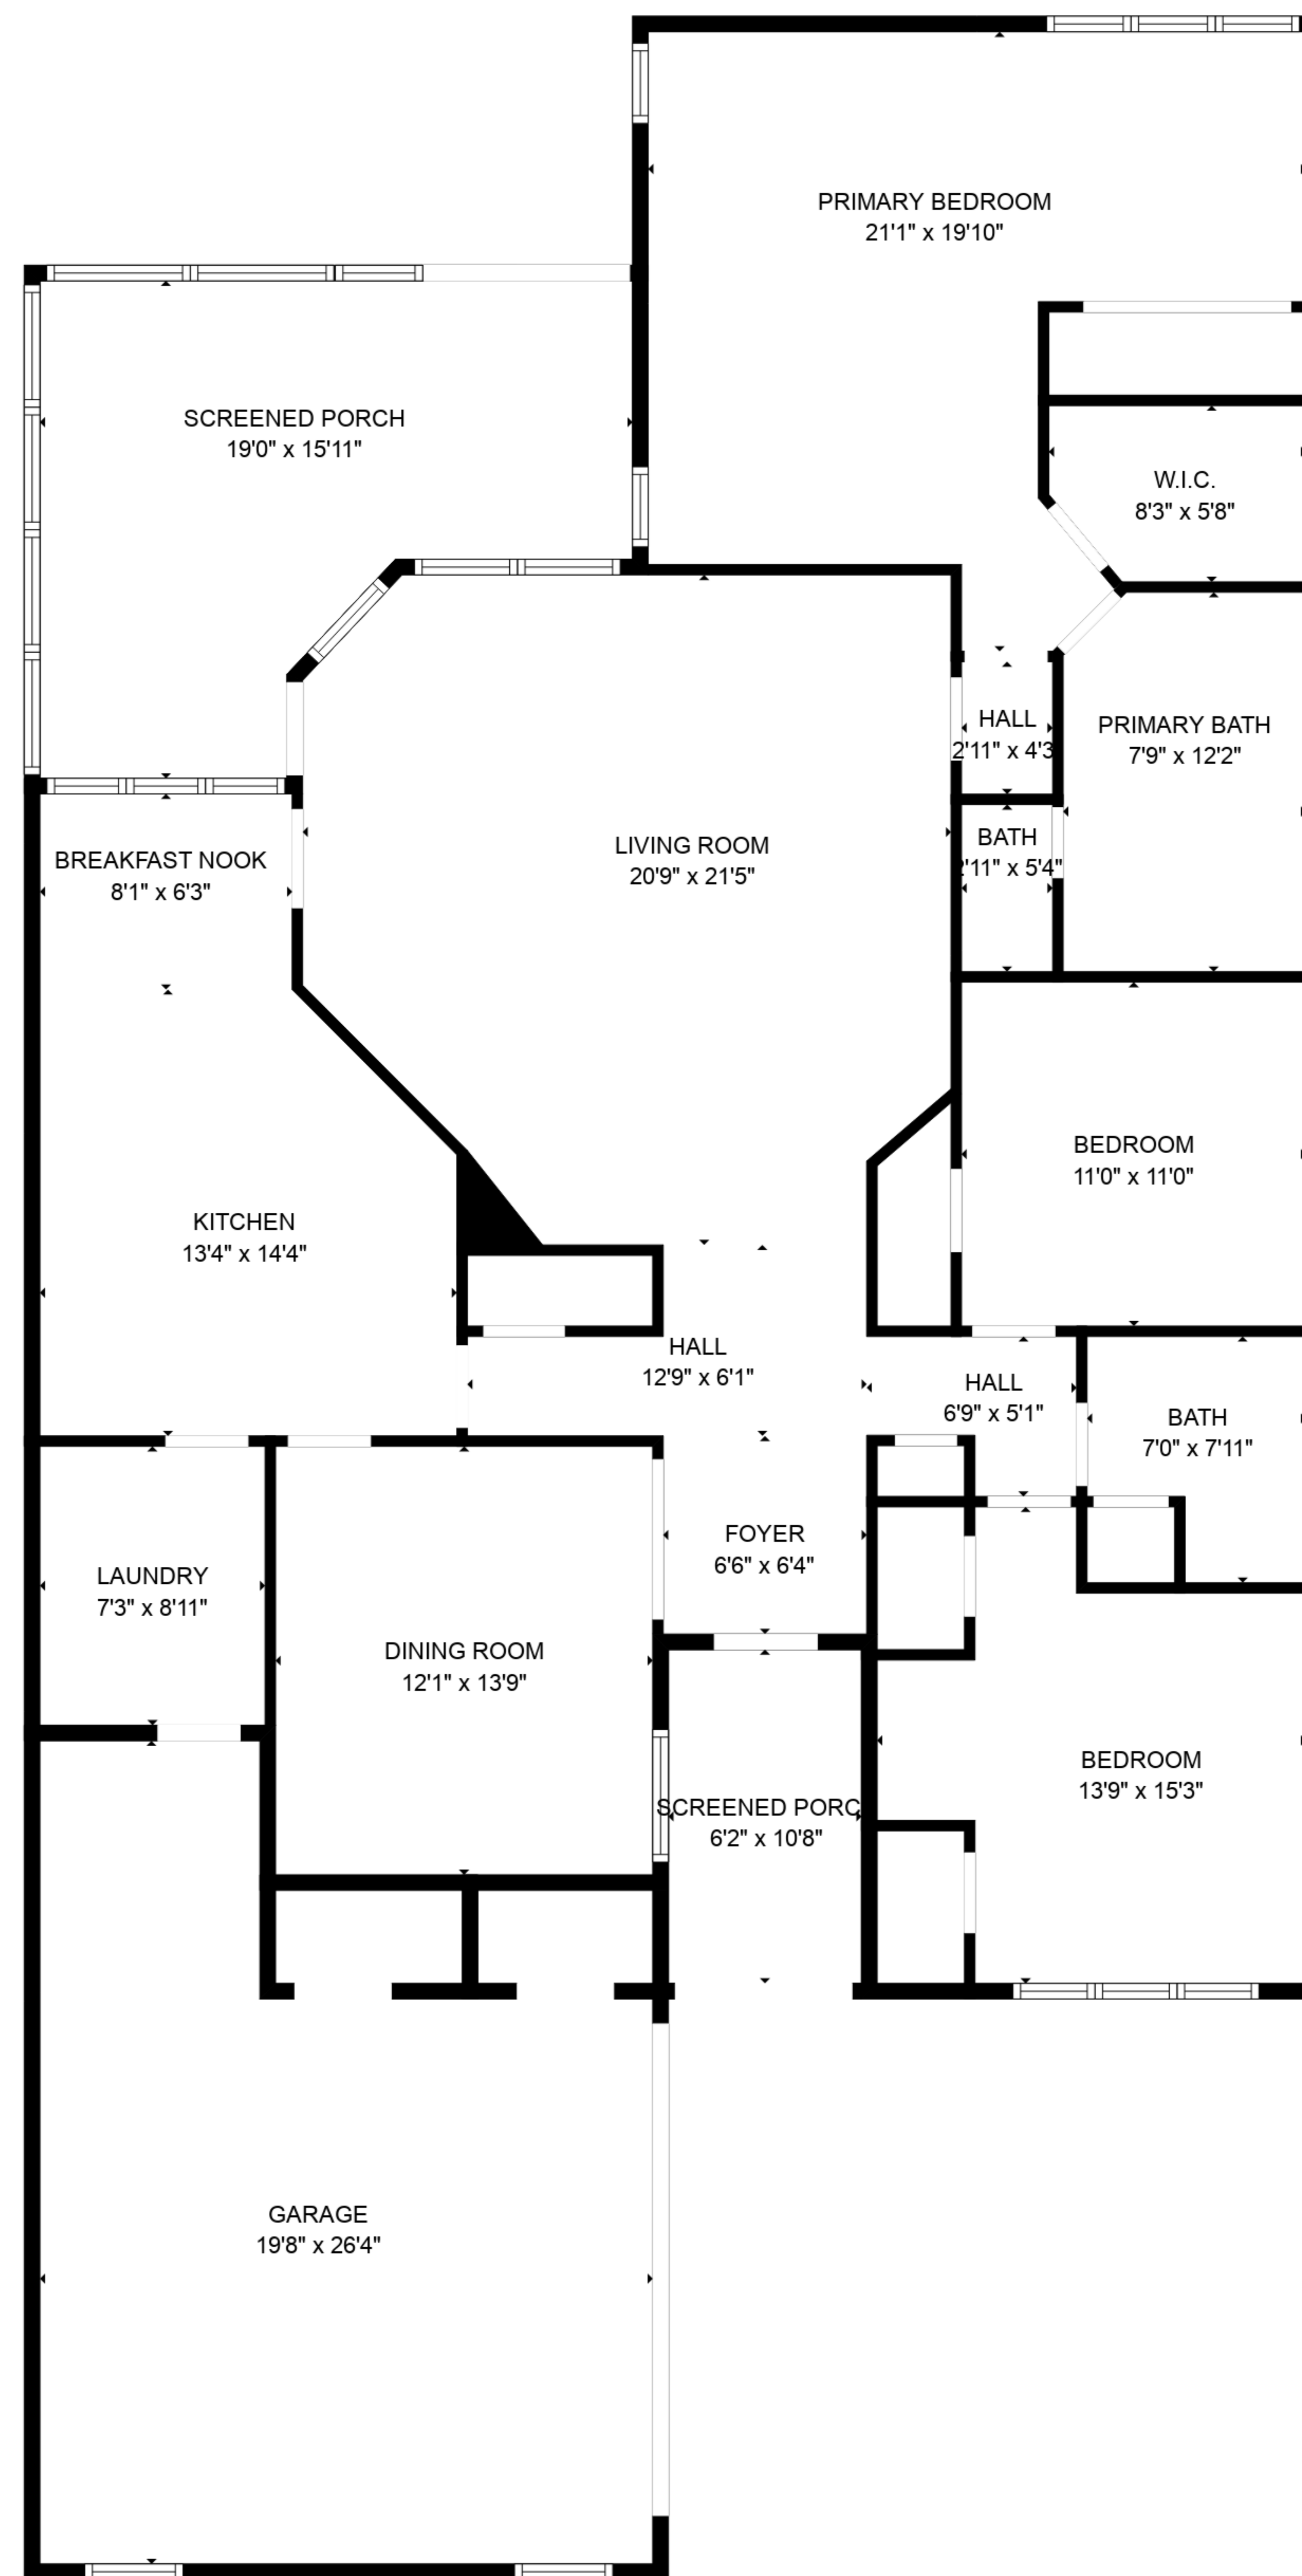

TOTAL: 1948 sq. ft

FLOOR 1: 1948 sq. ft

EXCLUDED AREAS: GARAGE: 413 sq. ft, UNDEFINED: 35 sq. ft, SCREENED PORCH: 297 sq. ft

TOTAL: 1948 sq. ft

FLOOR 1: 1948 sq. ft

EXCLUDED AREAS: GARAGE: 413 sq. ft, UNDEFINED: 35 sq. ft, SCREENED PORCH: 297 sq. ft