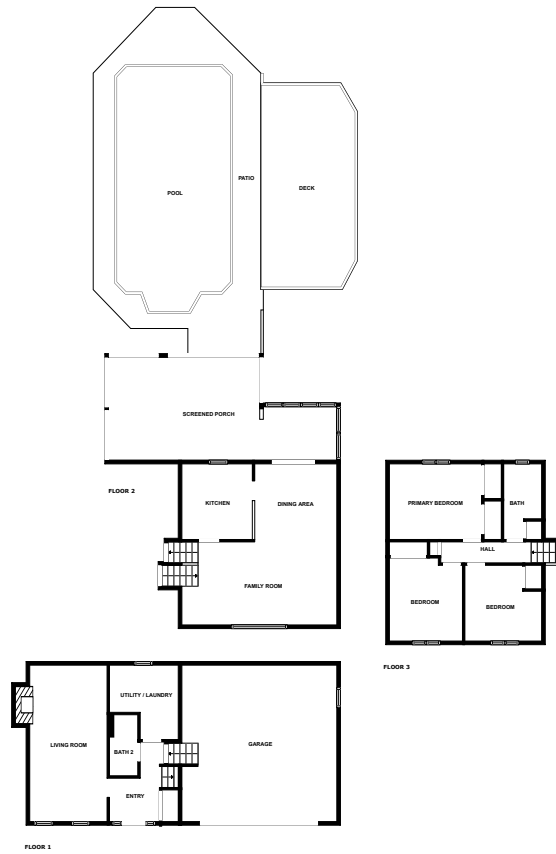

Home report

Karen Drive 142
Elizabeth

Highlights

1 Kitchen

2 Living room

3 Bedroom

1 Bath

25 Doors

Sugar-Bob Airport, 2.8 mi

Floor plan

MEASUREMENTS ARE CALCULATED BY CUBICASA TECHNOLOGY. DEEMED HIGHLY RELIABLE BUT NOT GUARANTEED.

Appendix 1: Data sheet

Garage - 1	Entry - 1	LivingRoom - 2
LivingRoom - Family - 1	Outdoor - 3	Outdoor - Porch - 1
Outdoor - Porch - Screen - 1	Outdoor - Deck - 1	Outdoor - Patio - 1
Dining - 1	Dining - Open - 1	Kitchen - 1
Bath - 1	Bedroom - 3	Bedroom - Master - 1
Hall - 1		