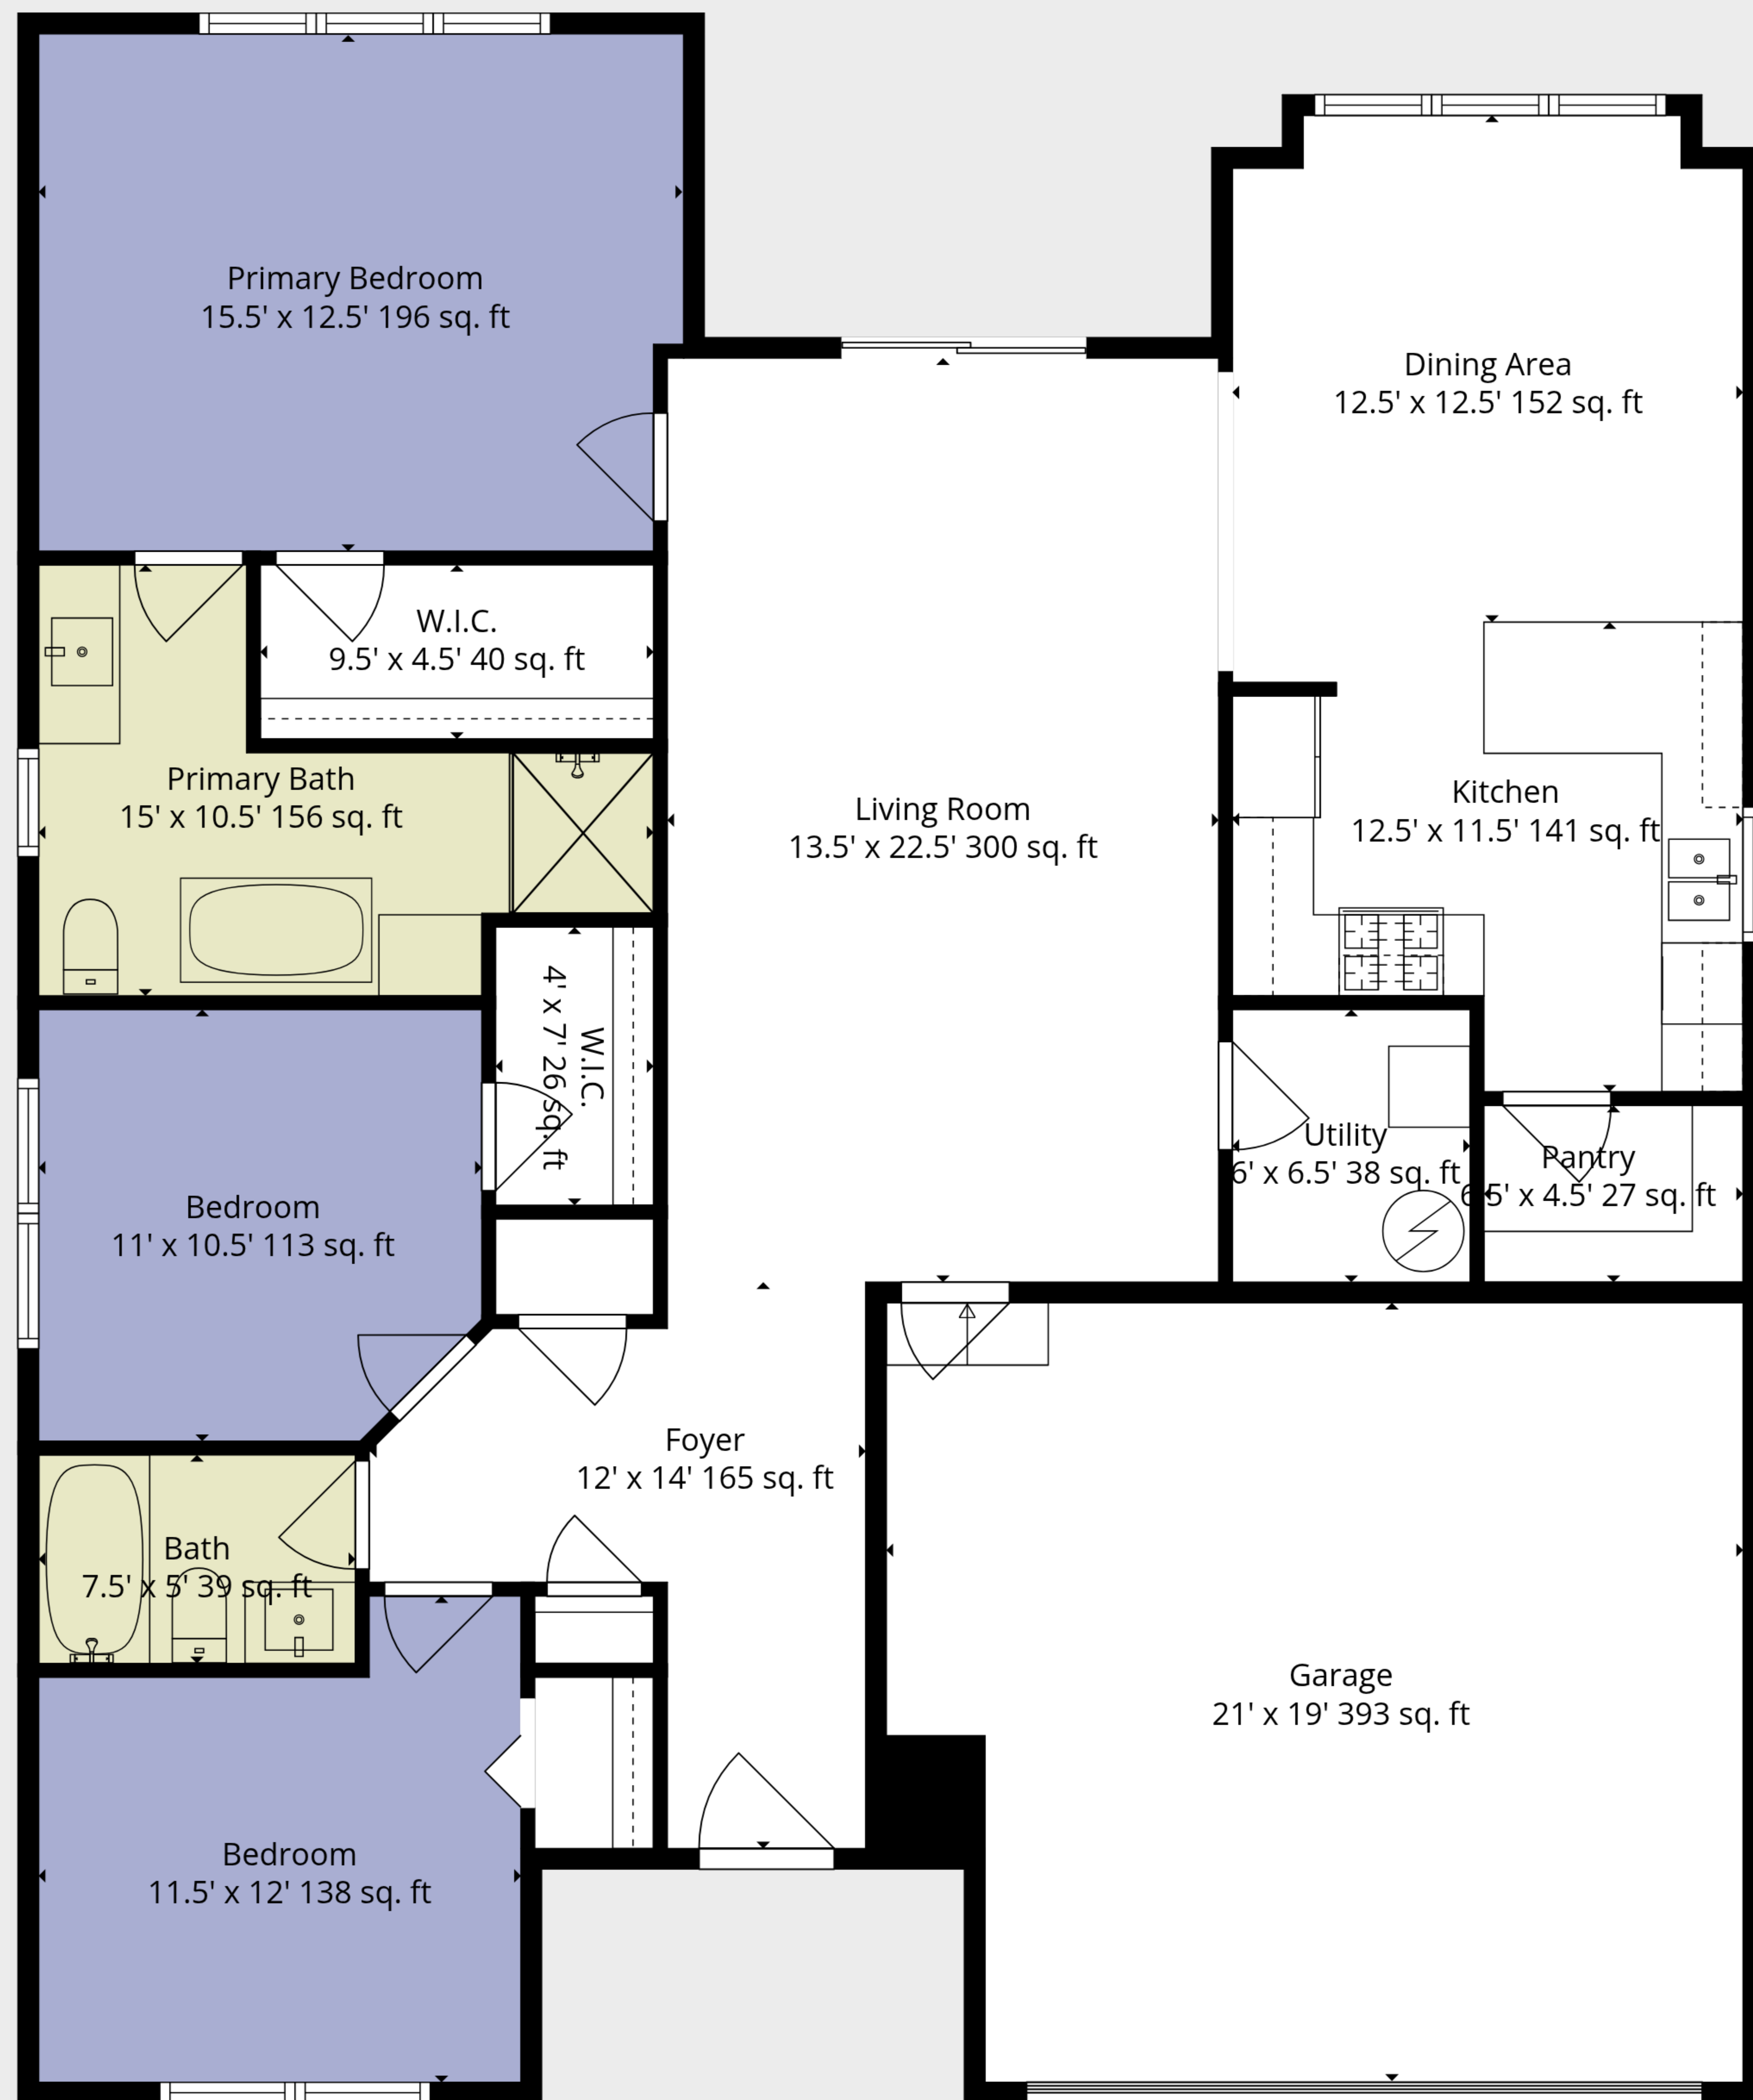

TOTAL: 1464 sq. ft

1st floor: 1464 sq. ft

EXCLUDED AREAS: GARAGE: 380 sq. ft, WALLS: 119 sq. ft

Information Is Calculated By cwalkerphotography.com; Deemed Highly Reliable But Not Guaranteed.

TOTAL: 1464 sq. ft

1st floor: 1464 sq. ft

EXCLUDED AREAS: GARAGE: 380 sq. ft, WALLS: 119 sq. ft

Information Is Calculated By cwalkerphotography.com; Deemed Highly Reliable But Not Guaranteed.