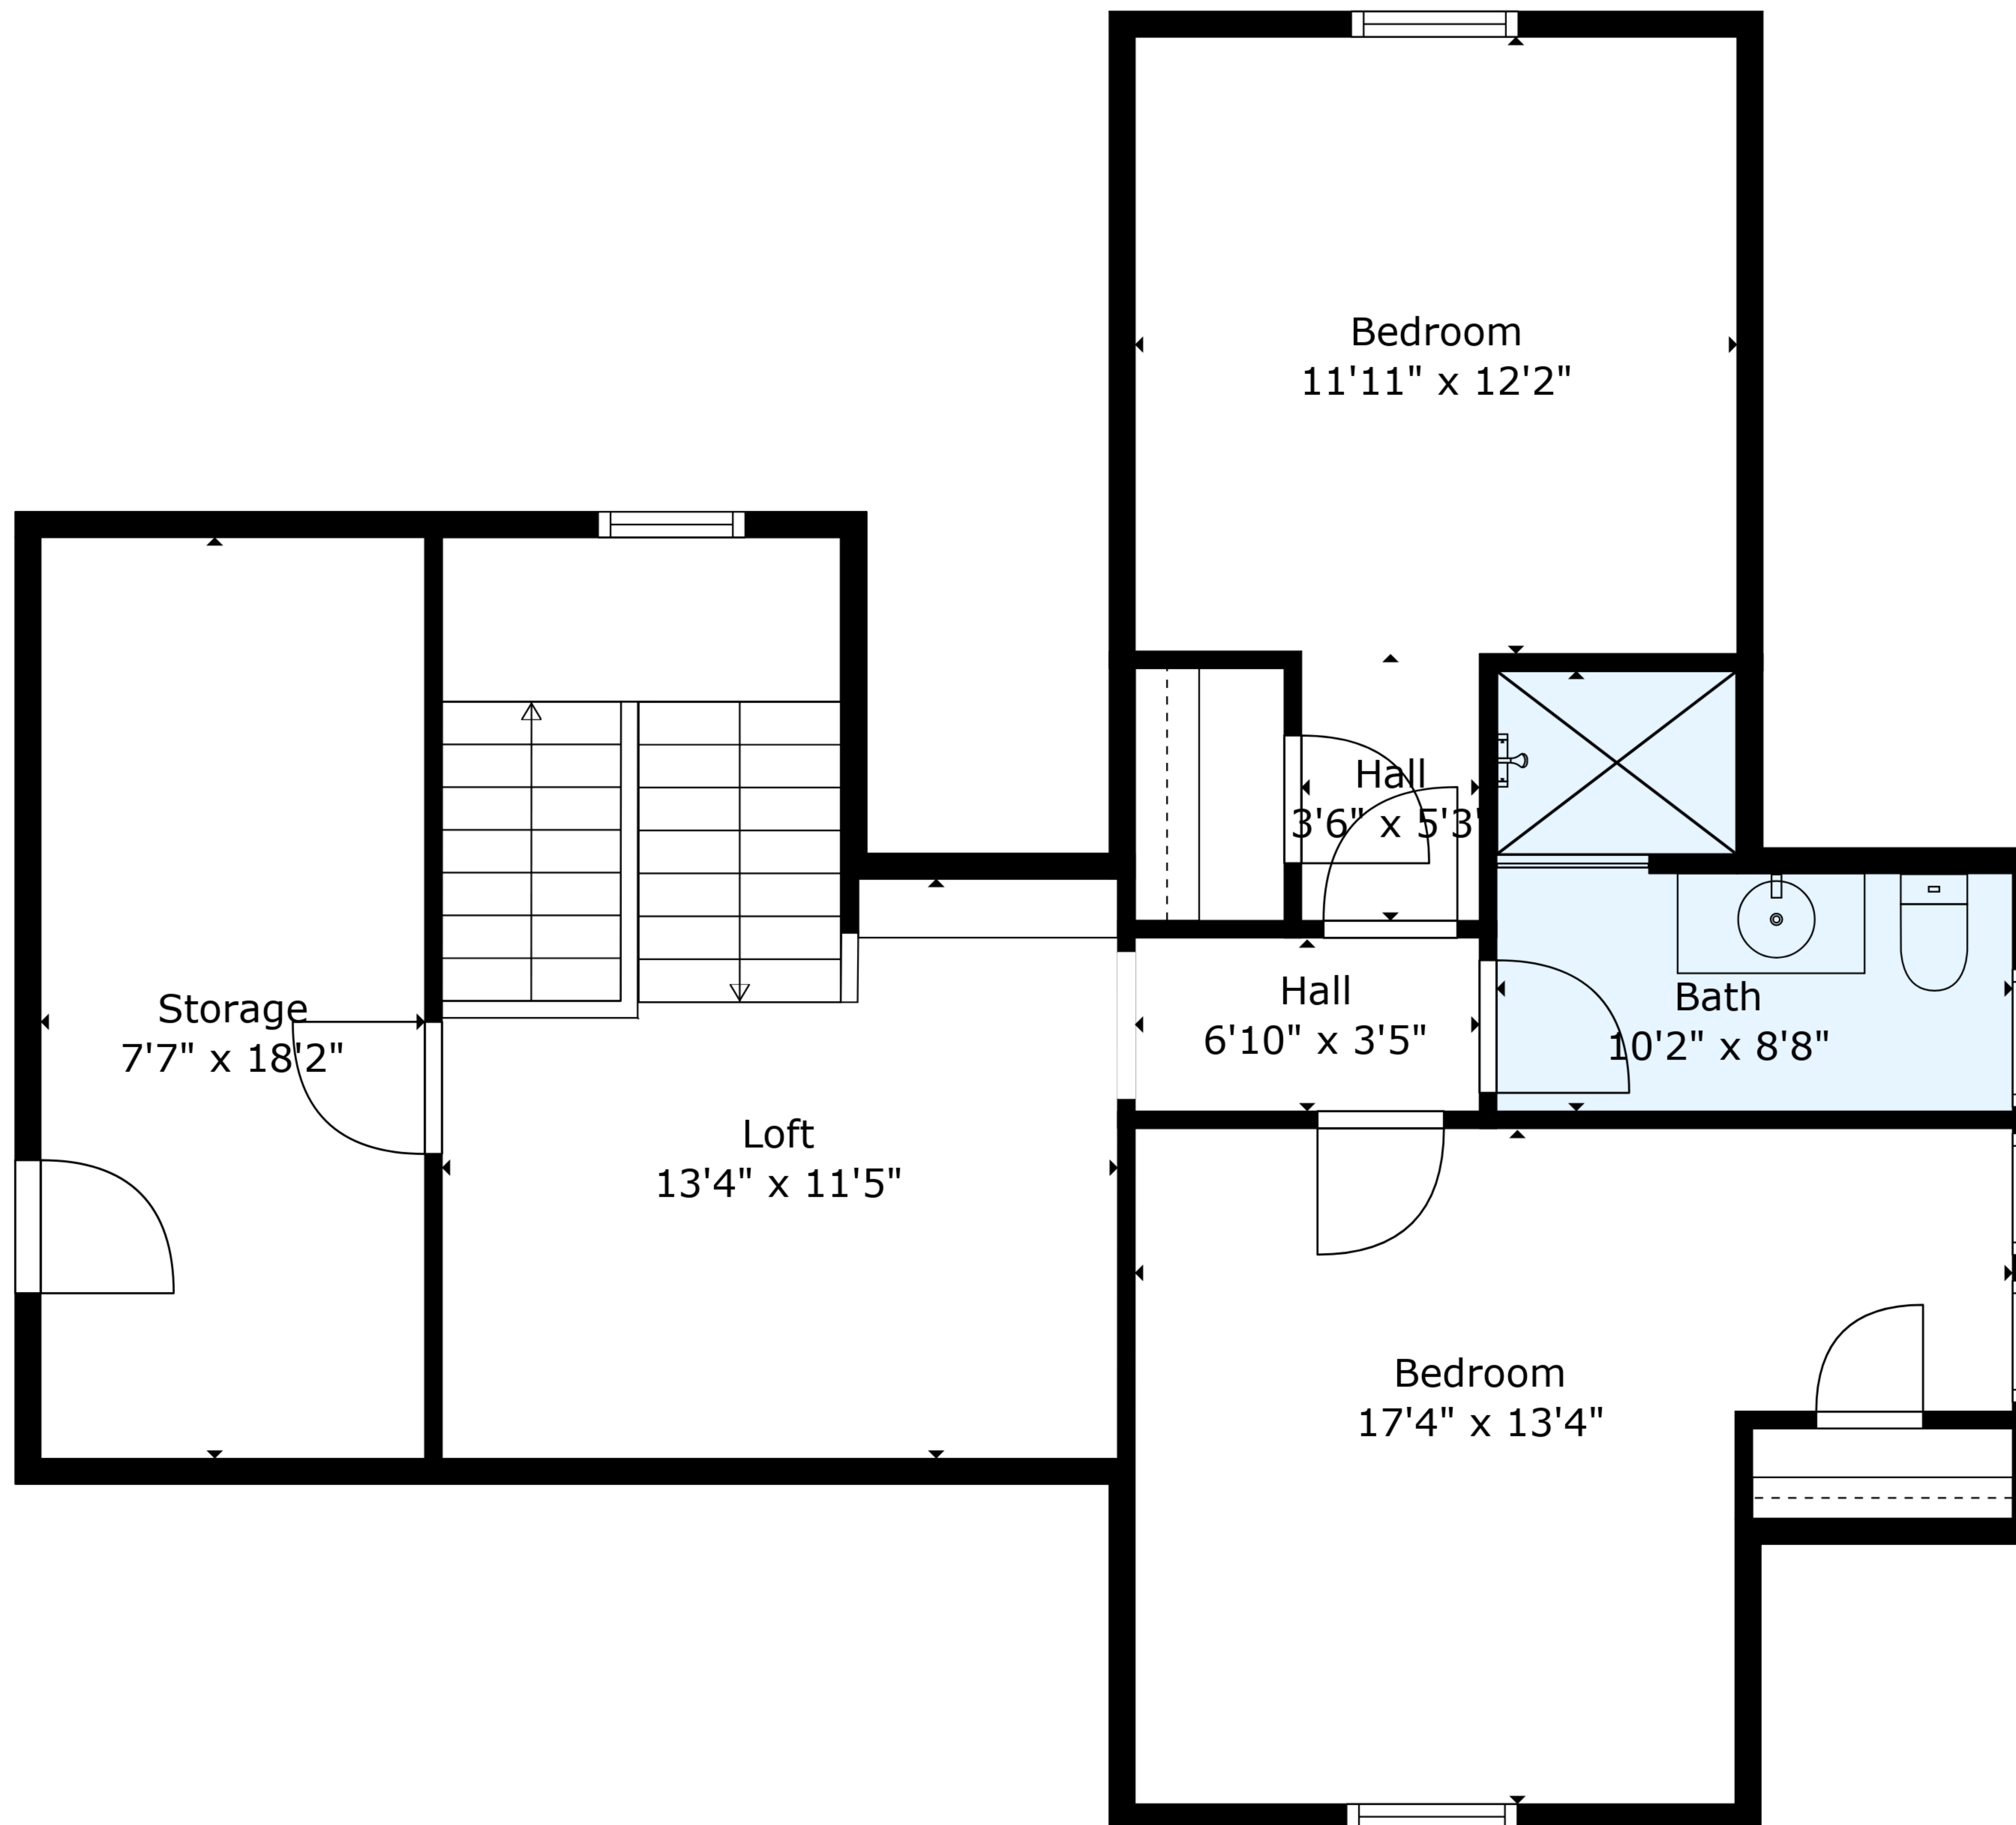

Floor 2

Floor 1

Total scanned area: 4596 sq. ft

Total scanned area: 4596 sq. ft

Total scanned area: 4596 sq. ft