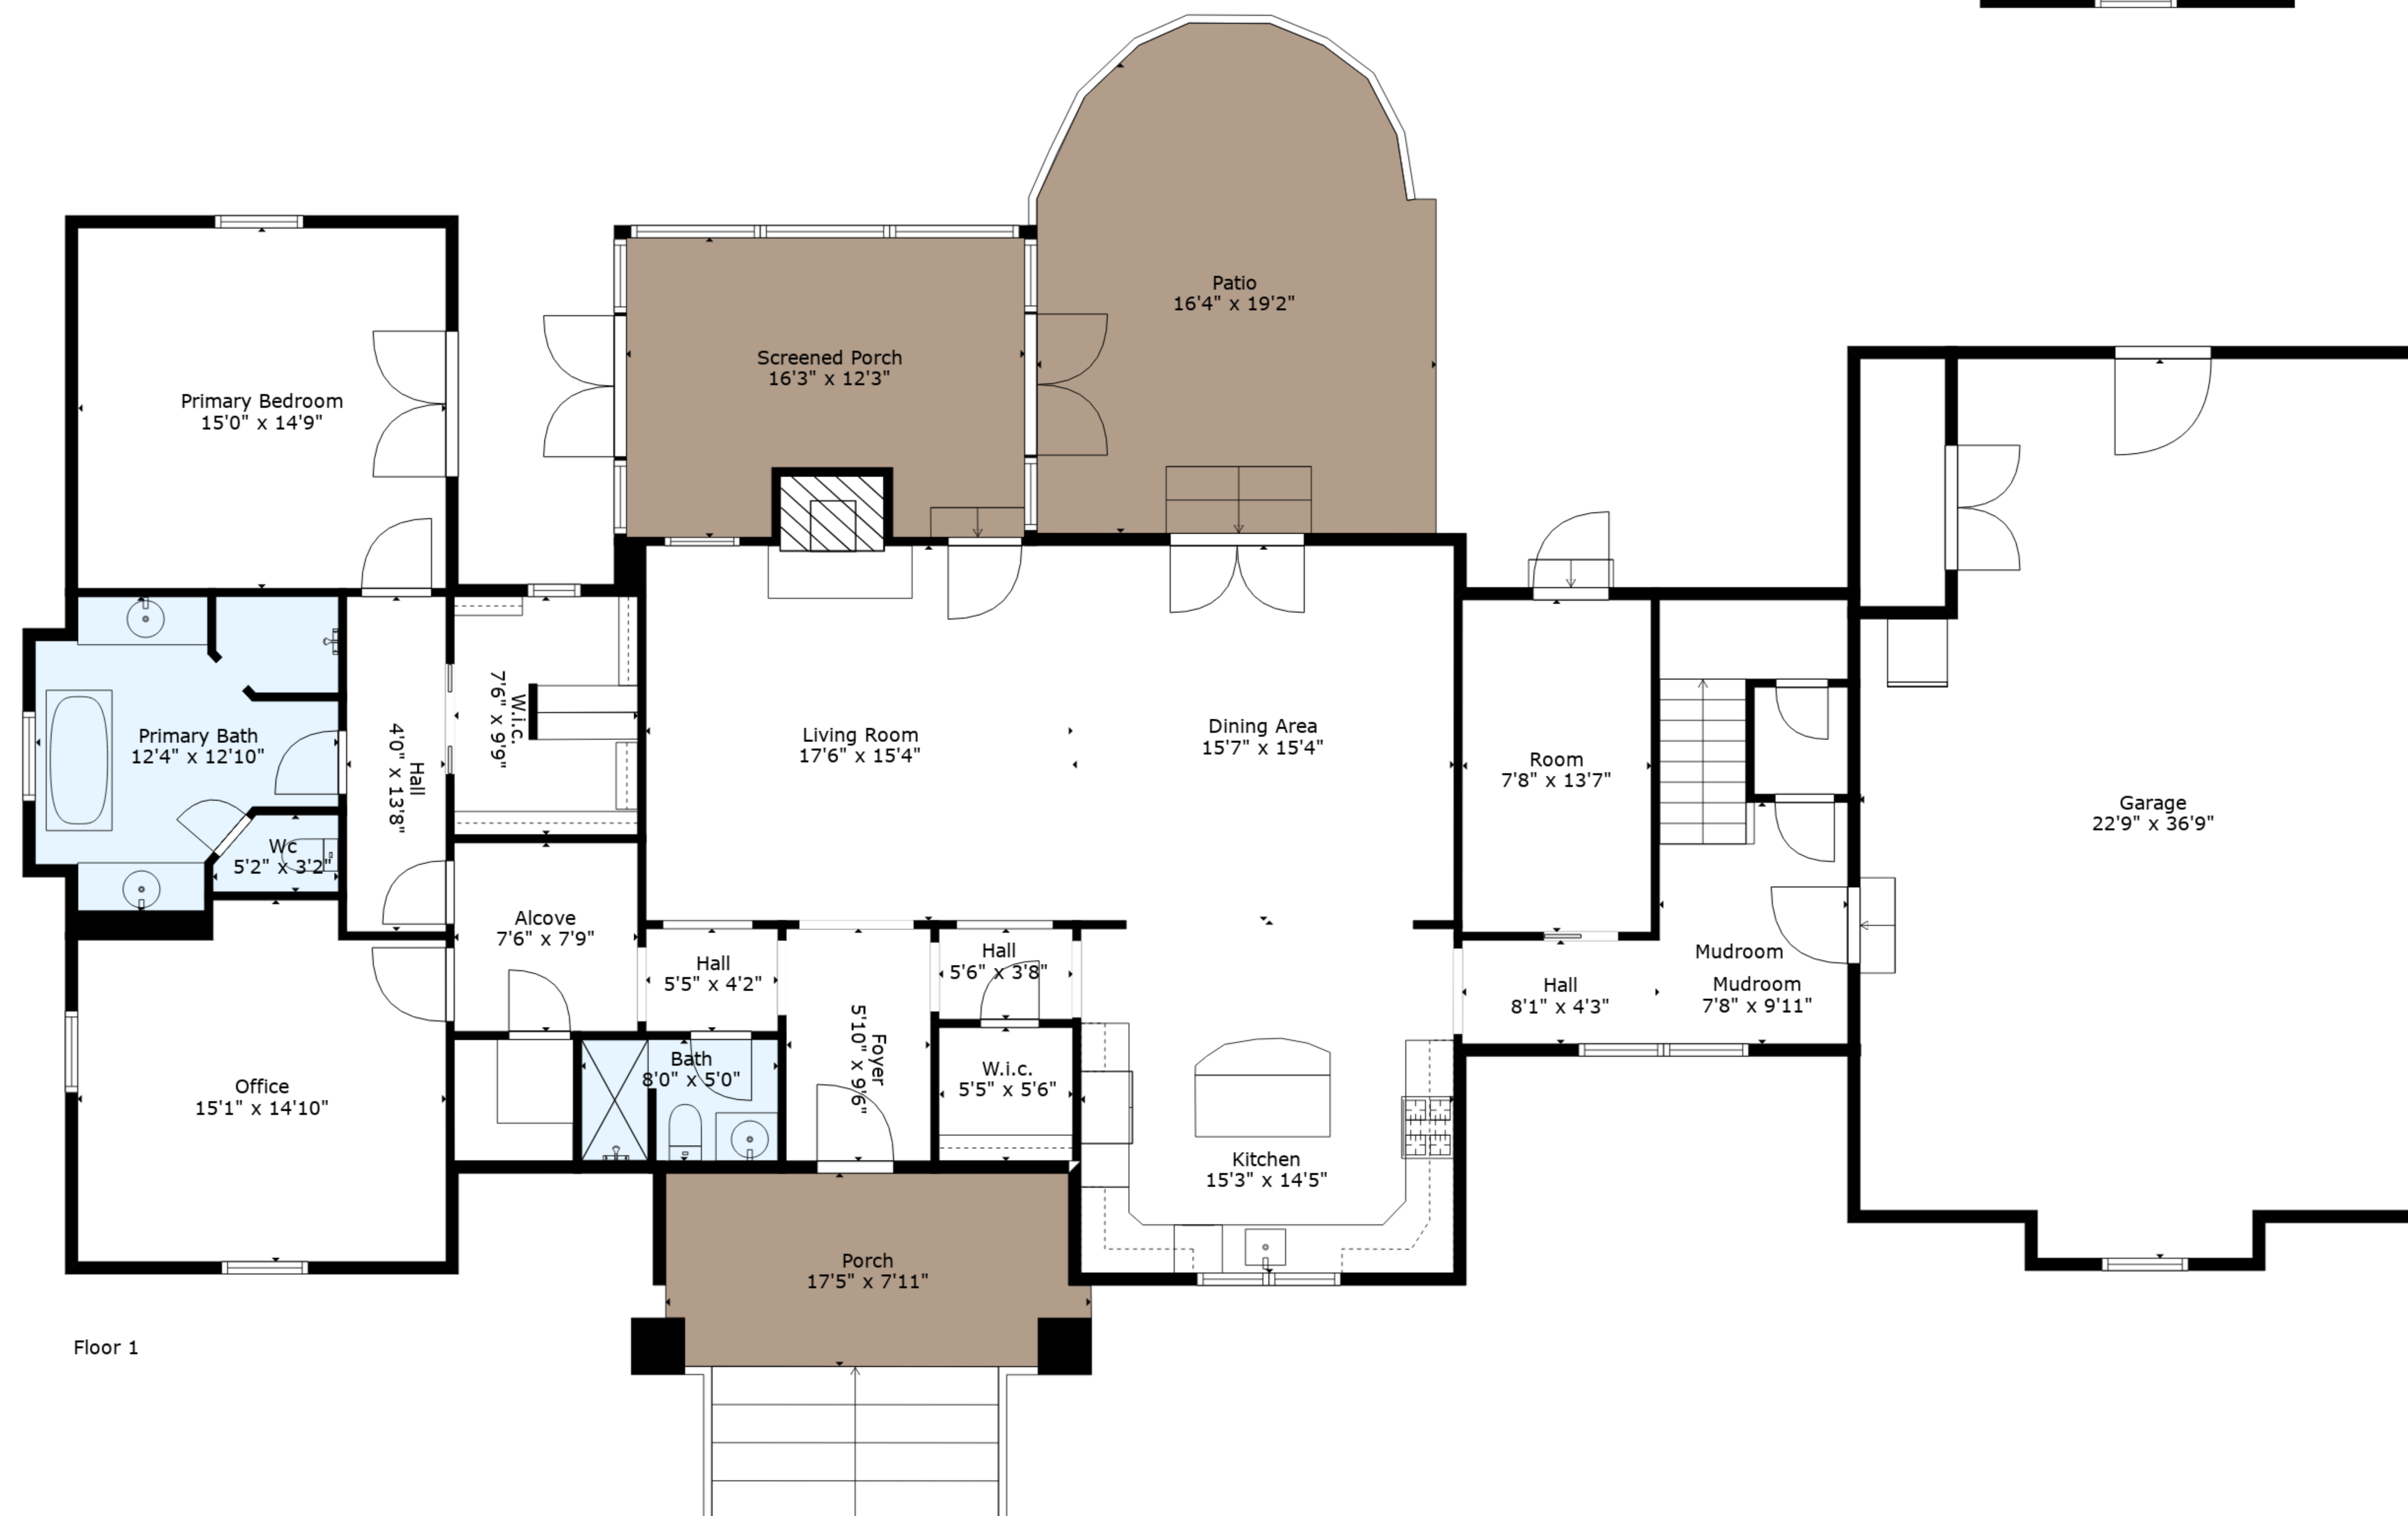

Floor 2

Floor 1

Total scanned area: 4596 sq. ft

Total scanned area: 4596 sq. ft

Total scanned area: 4596 sq. ft