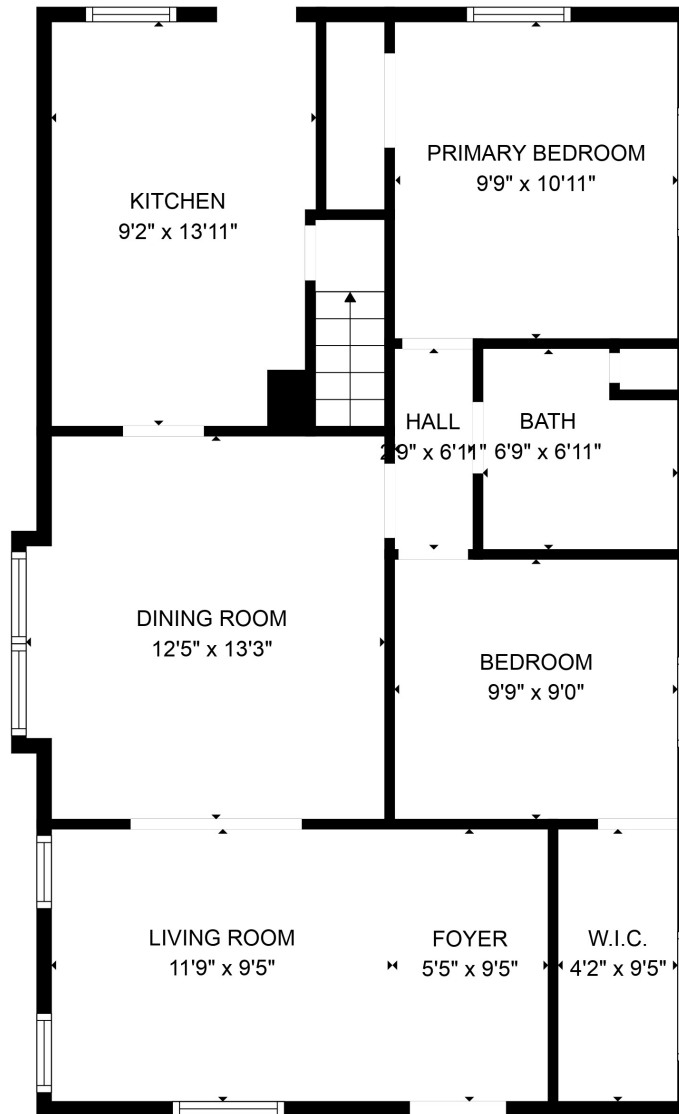

BASEMENT
18'1" x 34'5"

FLOOR 1

FLOOR 2

MEASUREMENTS ARE CALCULATED BY CUBICASA TECHNOLOGY. DEEMED HIGHLY RELIABLE BUT NOT GUARANTEED.

MEASUREMENTS ARE CALCULATED BY CUBICASA TECHNOLOGY. DEEMED HIGHLY RELIABLE BUT NOT GUARANTEED.