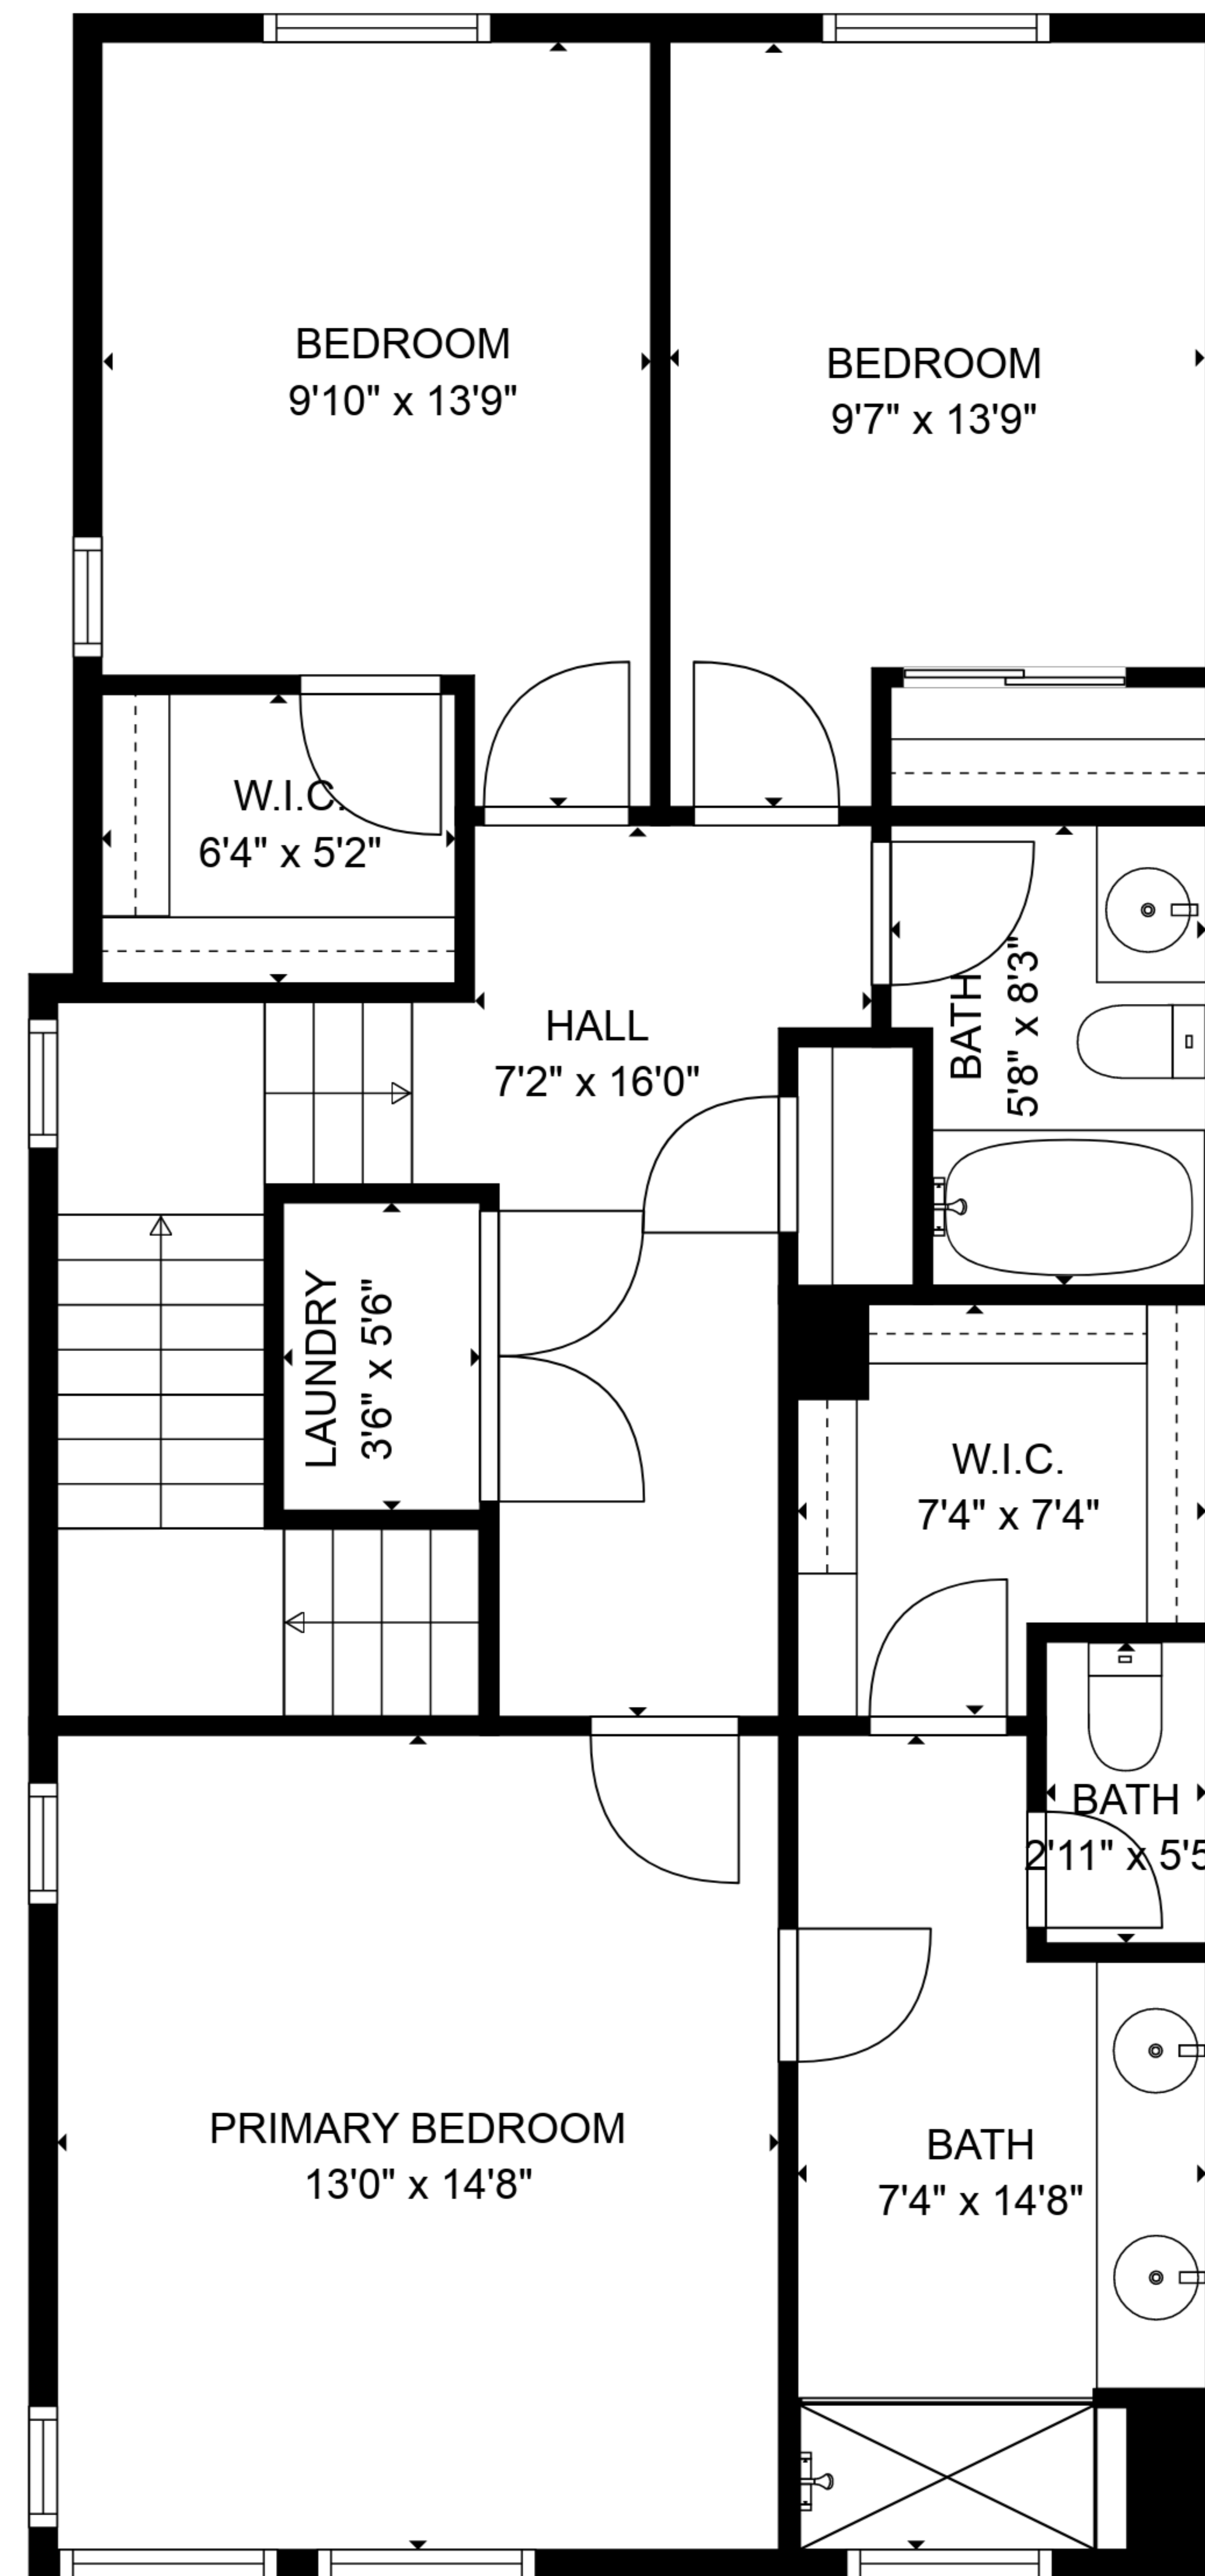

TOTAL: 1436 sq. ft

FLOOR 1: 519 sq. ft, FLOOR 2: 917 sq. ft

EXCLUDED AREAS: STORAGE: 29 sq. ft, GARAGE: 423 sq. ft

SIZES AND DIMENSIONS ARE APPROXIMATE, ACTUAL MAY VARY.

TOTAL: 1436 sq. ft

FLOOR 1: 519 sq. ft, FLOOR 2: 917 sq. ft

EXCLUDED AREAS: STORAGE: 29 sq. ft, GARAGE: 423 sq. ft

SIZES AND DIMENSIONS ARE APPROXIMATE, ACTUAL MAY VARY.

FLOOR 1

FLOOR 2

TOTAL: 1436 sq. ft

FLOOR 1: 519 sq. ft, FLOOR 2: 917 sq. ft

EXCLUDED AREAS: STORAGE: 29 sq. ft, GARAGE: 423 sq. ft

SIZES AND DIMENSIONS ARE APPROXIMATE, ACTUAL MAY VARY.