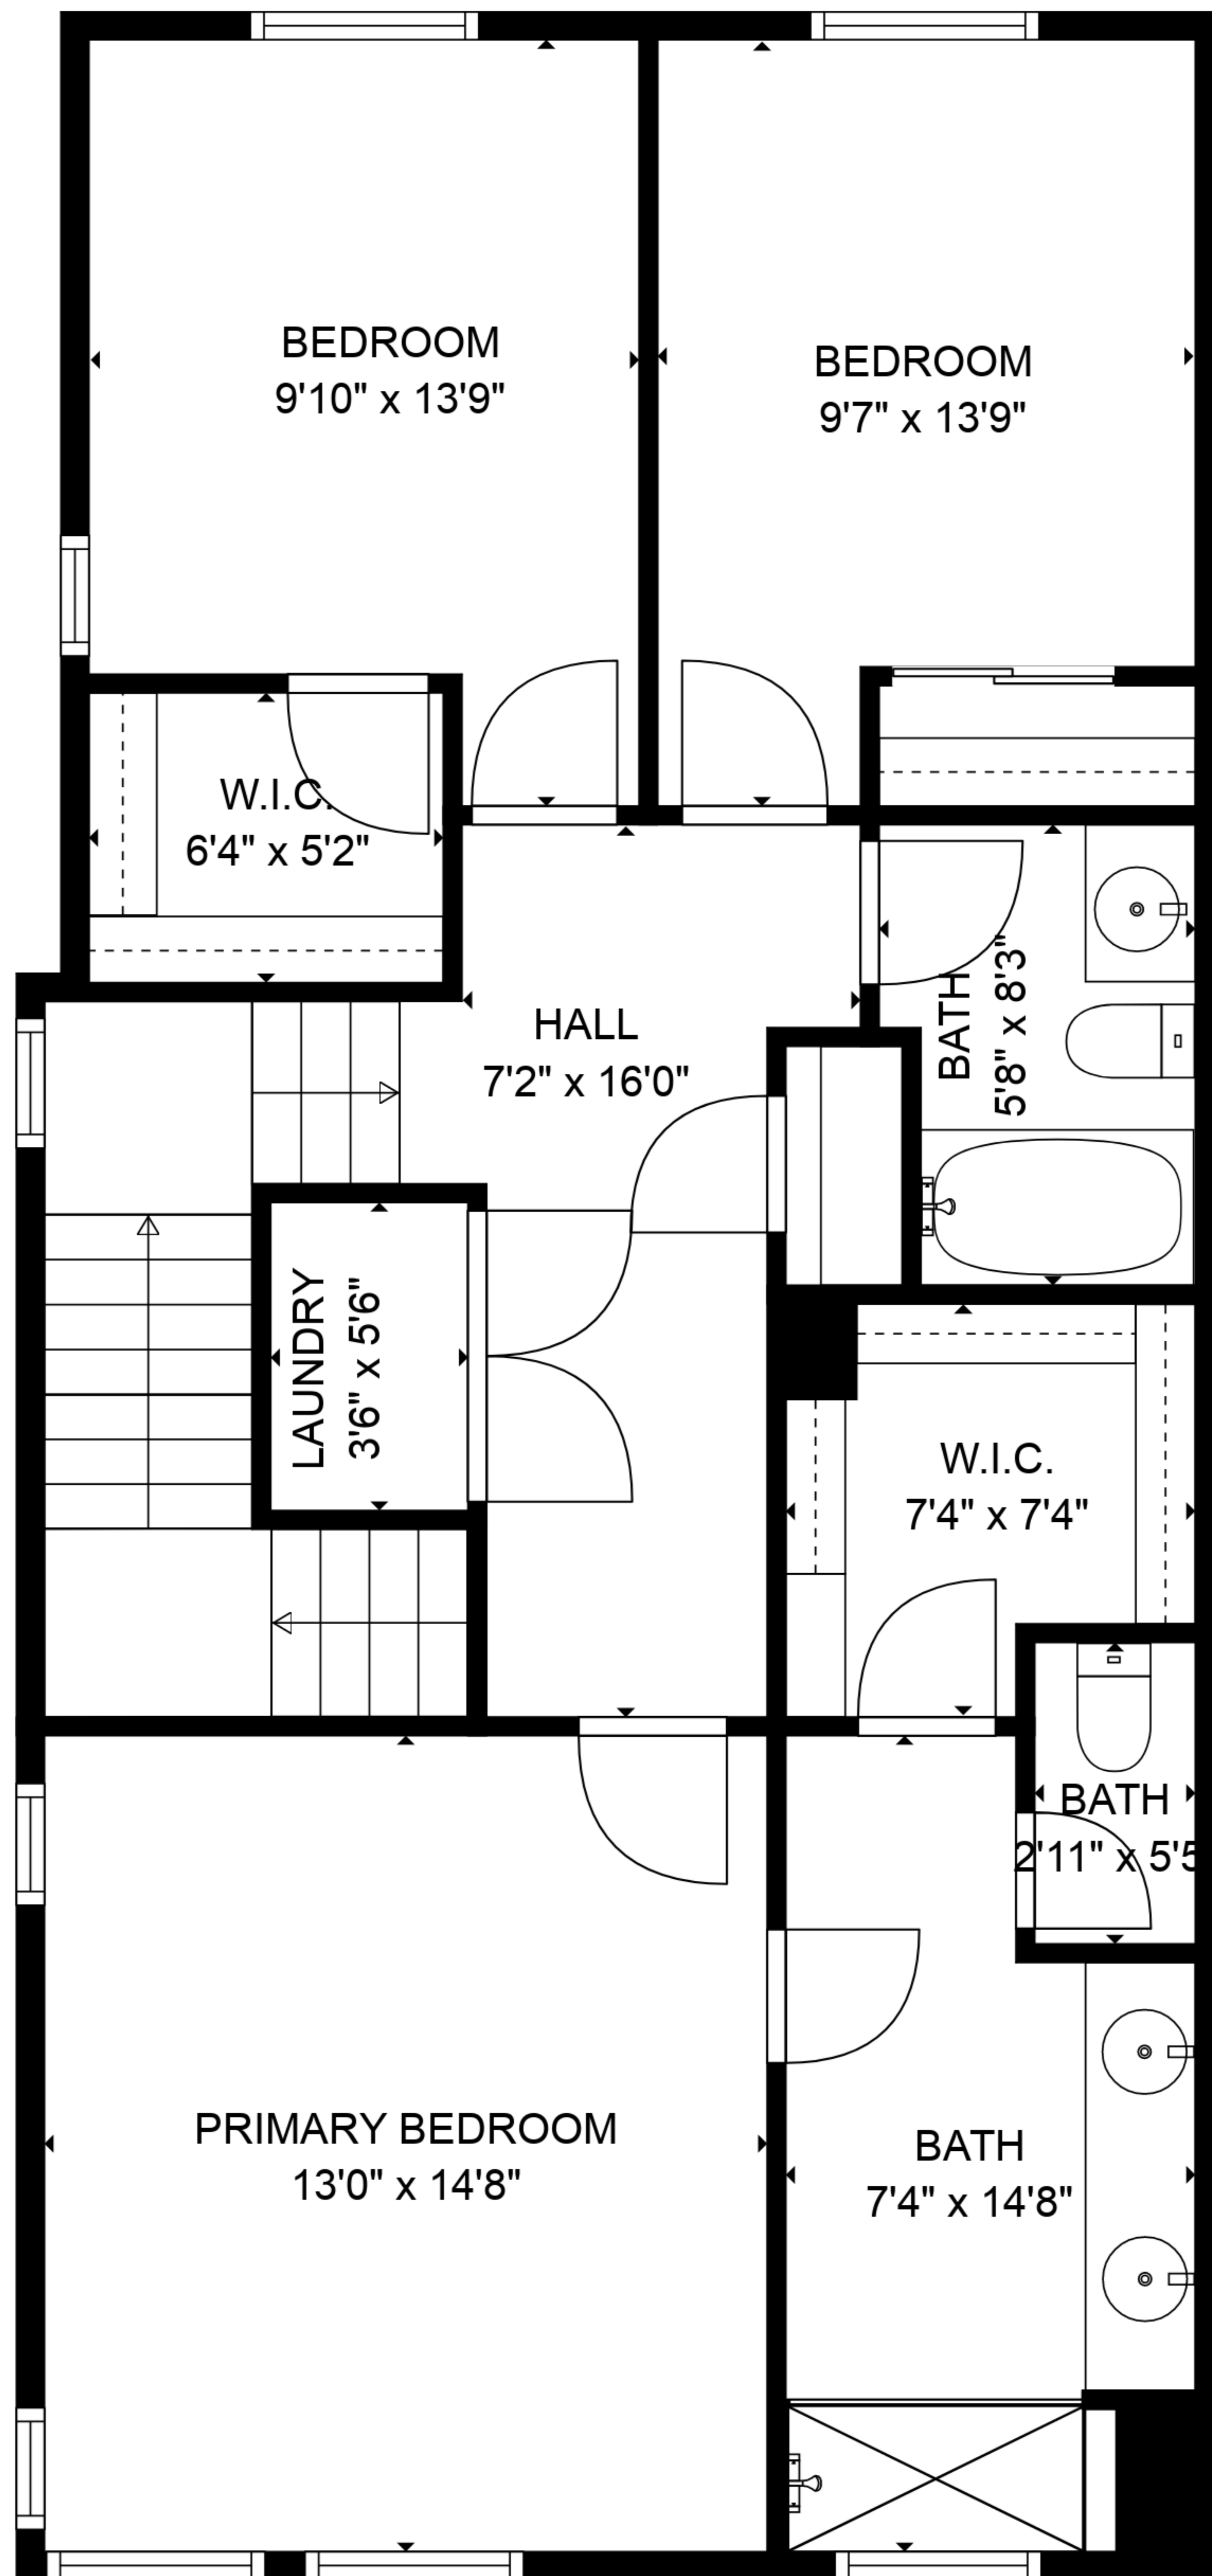

TOTAL: 1436 sq. ft

FLOOR 1: 519 sq. ft, FLOOR 2: 917 sq. ft

EXCLUDED AREAS: STORAGE: 29 sq. ft, GARAGE: 423 sq. ft

SIZES AND DIMENSIONS ARE APPROXIMATE, ACTUAL MAY VARY.

TOTAL: 1436 sq. ft

FLOOR 1: 519 sq. ft, FLOOR 2: 917 sq. ft

EXCLUDED AREAS: STORAGE: 29 sq. ft, GARAGE: 423 sq. ft

SIZES AND DIMENSIONS ARE APPROXIMATE, ACTUAL MAY VARY.

FLOOR 1

FLOOR 2

TOTAL: 1436 sq. ft

FLOOR 1: 519 sq. ft, FLOOR 2: 917 sq. ft

EXCLUDED AREAS: STORAGE: 29 sq. ft, GARAGE: 423 sq. ft

SIZES AND DIMENSIONS ARE APPROXIMATE, ACTUAL MAY VARY.