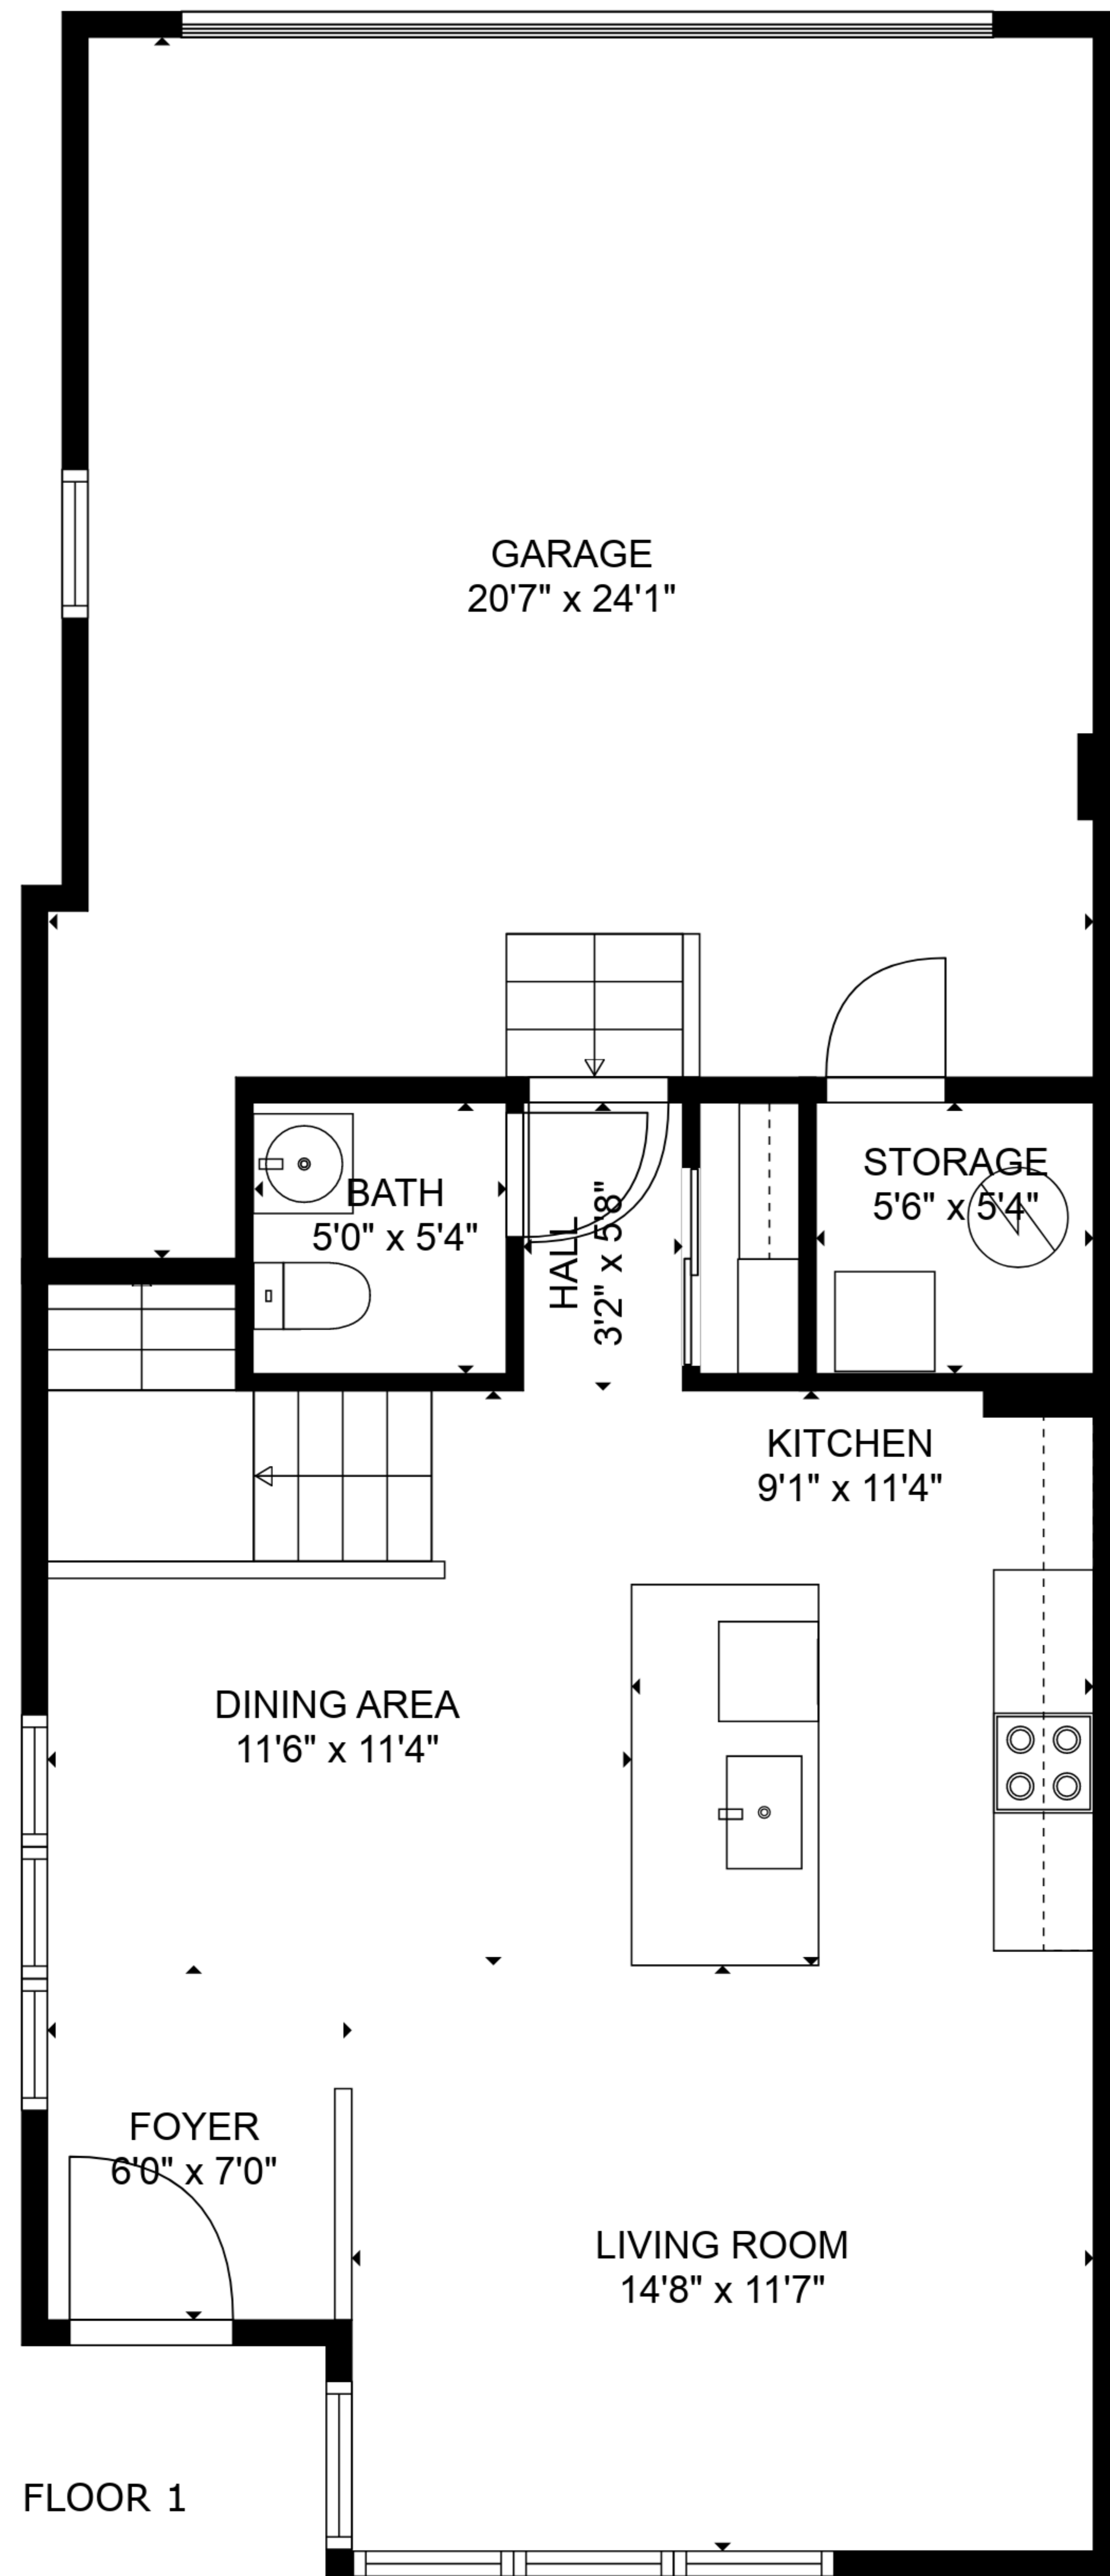

TOTAL: 1436 sq. ft

FLOOR 1: 519 sq. ft, FLOOR 2: 917 sq. ft

EXCLUDED AREAS: STORAGE: 29 sq. ft, GARAGE: 423 sq. ft

SIZES AND DIMENSIONS ARE APPROXIMATE, ACTUAL MAY VARY.

TOTAL: 1436 sq. ft

FLOOR 1: 519 sq. ft, FLOOR 2: 917 sq. ft

EXCLUDED AREAS: STORAGE: 29 sq. ft, GARAGE: 423 sq. ft

SIZES AND DIMENSIONS ARE APPROXIMATE, ACTUAL MAY VARY.

FLOOR 1

FLOOR 2

TOTAL: 1436 sq. ft

FLOOR 1: 519 sq. ft, FLOOR 2: 917 sq. ft

EXCLUDED AREAS: STORAGE: 29 sq. ft, GARAGE: 423 sq. ft

SIZES AND DIMENSIONS ARE APPROXIMATE, ACTUAL MAY VARY.