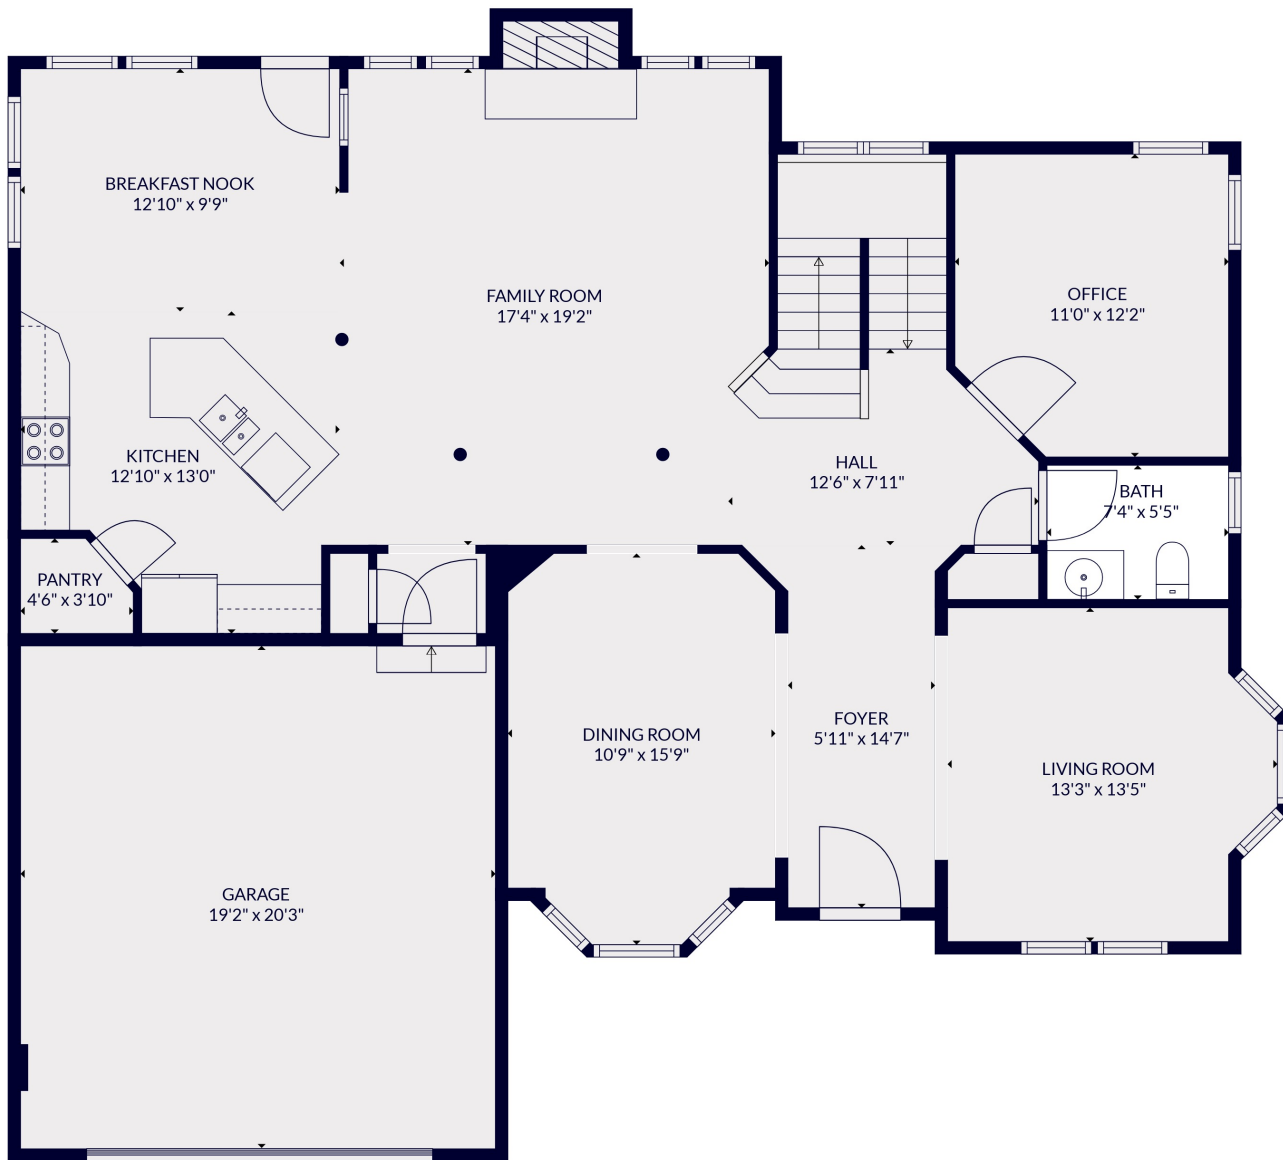

FLOOR 2

FLOOR 1

FLOOR 3

Total scanned area: 4610 sq. ft

MEASUREMENTS ARE CALCULATED BY CUBICASA TECHNOLOGY. DEEMED HIGHLY RELIABLE BUT NOT GUARANTEED.

Total scanned area: 4610 sq. ft

MEASUREMENTS ARE CALCULATED BY CUBICASA TECHNOLOGY. DEEMED HIGHLY RELIABLE BUT NOT GUARANTEED.

Total scanned area: 4610 sq. ft

MEASUREMENTS ARE CALCULATED BY CUBICASA TECHNOLOGY. DEEMED HIGHLY RELIABLE BUT NOT GUARANTEED.

Total scanned area: 4610 sq. ft

MEASUREMENTS ARE CALCULATED BY CUBICASA TECHNOLOGY. DEEMED HIGHLY RELIABLE BUT NOT GUARANTEED.