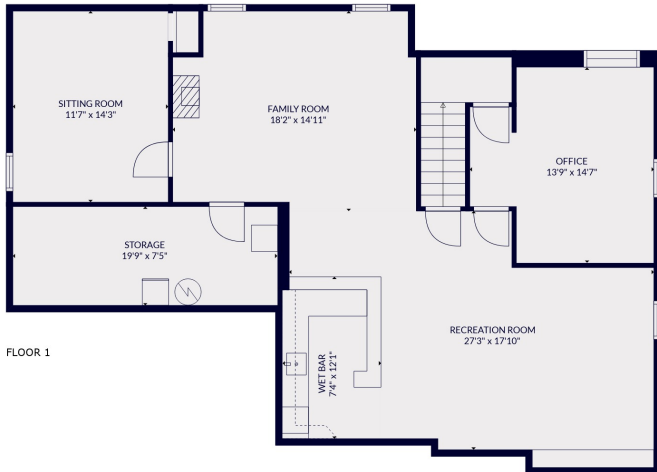

FLOOR 2

FLOOR 1

FLOOR 3

Total scanned area: 4610 sq. ft

MEASUREMENTS ARE CALCULATED BY CUBICASA TECHNOLOGY. DEEMED HIGHLY RELIABLE BUT NOT GUARANTEED.

Total scanned area: 4610 sq. ft

MEASUREMENTS ARE CALCULATED BY CUBICASA TECHNOLOGY. DEEMED HIGHLY RELIABLE BUT NOT GUARANTEED.

Total scanned area: 4610 sq. ft

MEASUREMENTS ARE CALCULATED BY CUBICASA TECHNOLOGY. DEEMED HIGHLY RELIABLE BUT NOT GUARANTEED.

Total scanned area: 4610 sq. ft

MEASUREMENTS ARE CALCULATED BY CUBICASA TECHNOLOGY. DEEMED HIGHLY RELIABLE BUT NOT GUARANTEED.