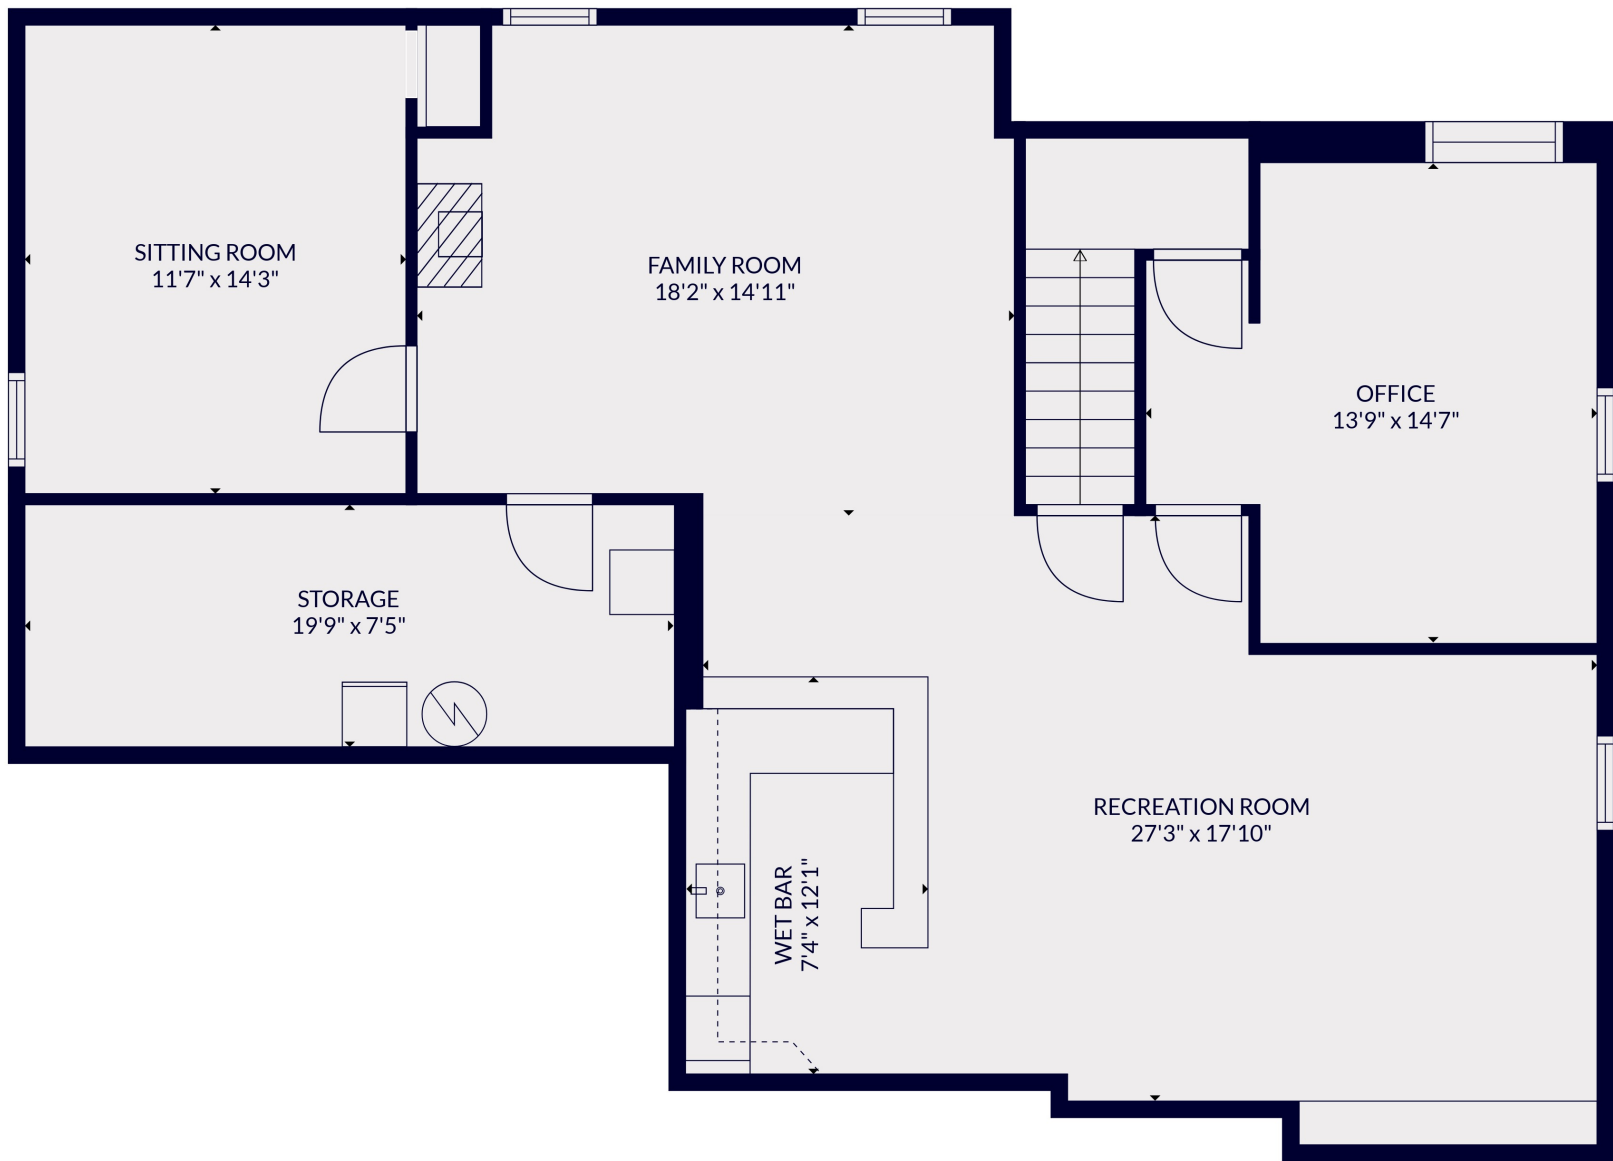

FLOOR 2

FLOOR 1

FLOOR 3

Total scanned area: 4610 sq. ft

MEASUREMENTS ARE CALCULATED BY CUBICASA TECHNOLOGY. DEEMED HIGHLY RELIABLE BUT NOT GUARANTEED.

Total scanned area: 4610 sq. ft

MEASUREMENTS ARE CALCULATED BY CUBICASA TECHNOLOGY. DEEMED HIGHLY RELIABLE BUT NOT GUARANTEED.

Total scanned area: 4610 sq. ft

MEASUREMENTS ARE CALCULATED BY CUBICASA TECHNOLOGY. DEEMED HIGHLY RELIABLE BUT NOT GUARANTEED.

Total scanned area: 4610 sq. ft

MEASUREMENTS ARE CALCULATED BY CUBICASA TECHNOLOGY. DEEMED HIGHLY RELIABLE BUT NOT GUARANTEED.