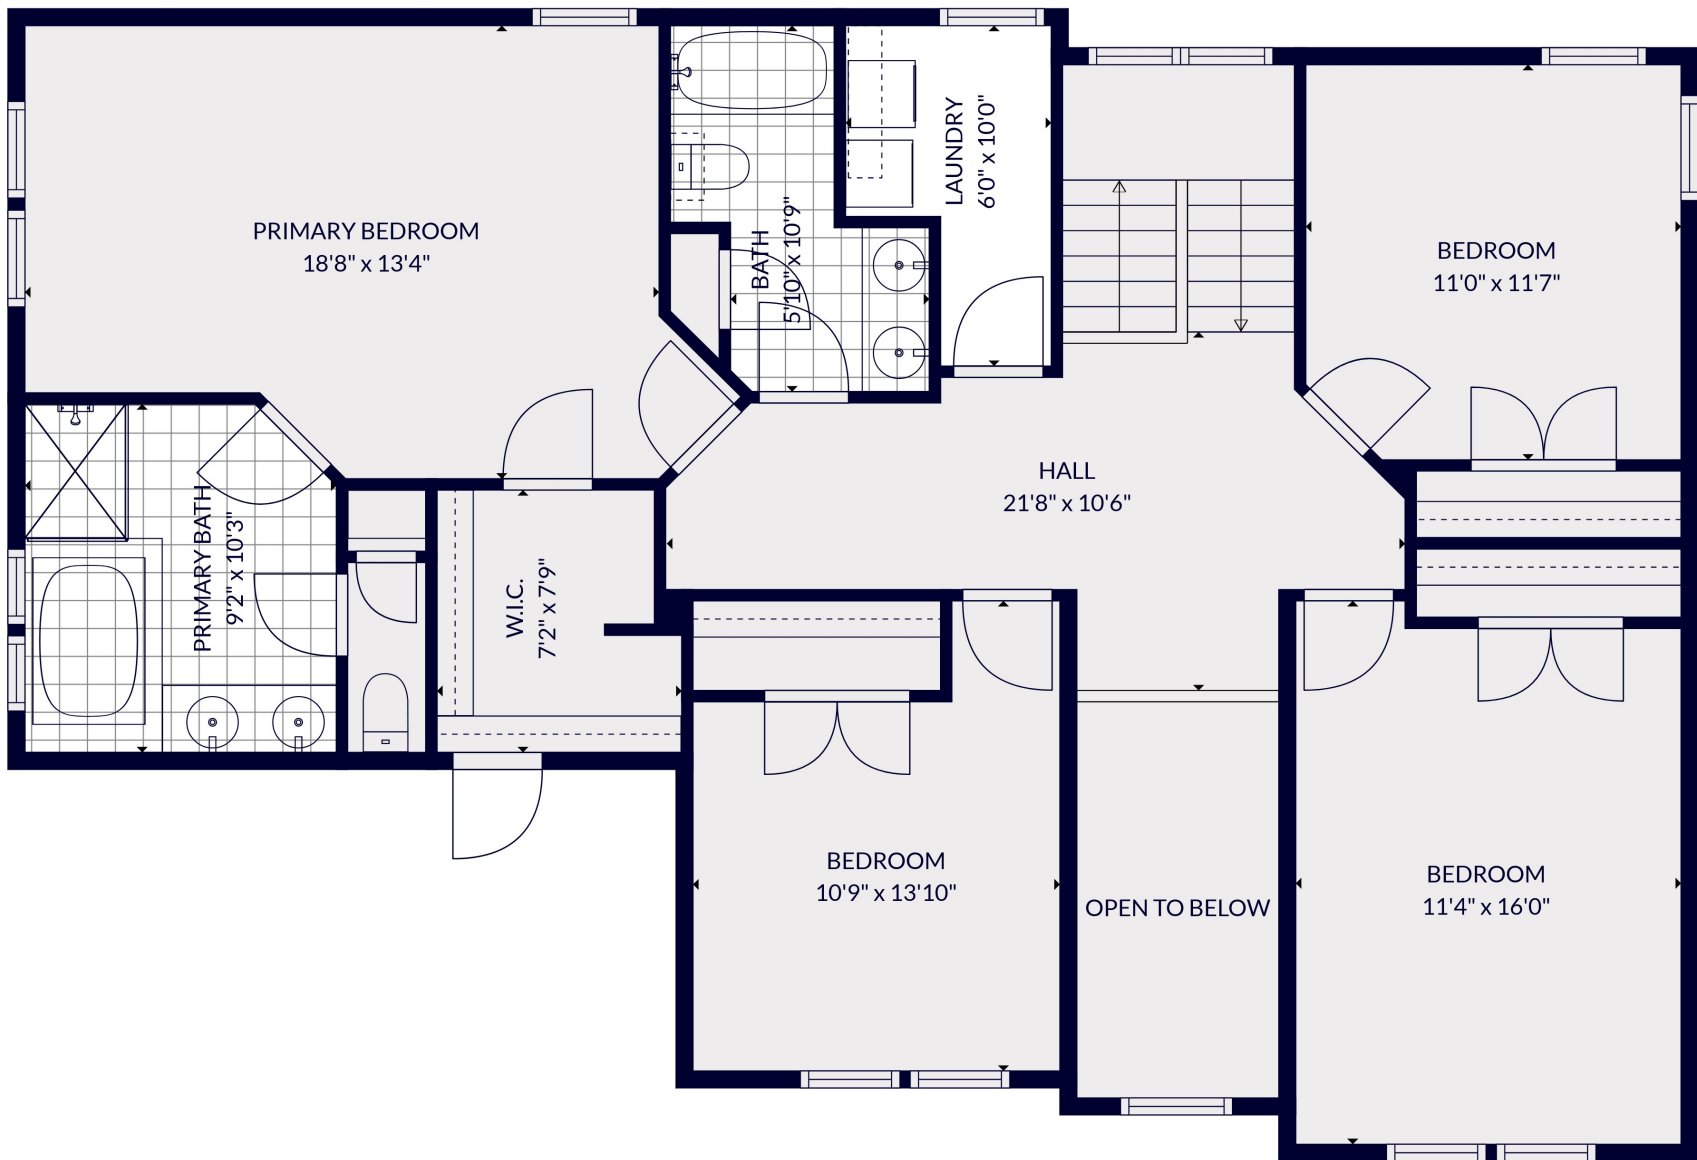

FLOOR 2

FLOOR 1

FLOOR 3

Total scanned area: 4610 sq. ft

MEASUREMENTS ARE CALCULATED BY CUBICASA TECHNOLOGY. DEEMED HIGHLY RELIABLE BUT NOT GUARANTEED.

Total scanned area: 4610 sq. ft

MEASUREMENTS ARE CALCULATED BY CUBICASA TECHNOLOGY. DEEMED HIGHLY RELIABLE BUT NOT GUARANTEED.

Total scanned area: 4610 sq. ft

MEASUREMENTS ARE CALCULATED BY CUBICASA TECHNOLOGY. DEEMED HIGHLY RELIABLE BUT NOT GUARANTEED.

Total scanned area: 4610 sq. ft

MEASUREMENTS ARE CALCULATED BY CUBICASA TECHNOLOGY. DEEMED HIGHLY RELIABLE BUT NOT GUARANTEED.