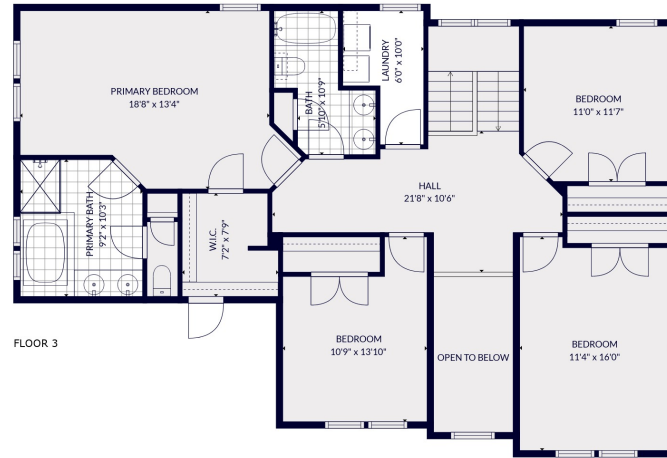

FLOOR 2

FLOOR 1

FLOOR 3

Total scanned area: 4610 sq. ft

MEASUREMENTS ARE CALCULATED BY CUBICASA TECHNOLOGY. DEEMED HIGHLY RELIABLE BUT NOT GUARANTEED.

Total scanned area: 4610 sq. ft

MEASUREMENTS ARE CALCULATED BY CUBICASA TECHNOLOGY. DEEMED HIGHLY RELIABLE BUT NOT GUARANTEED.

Total scanned area: 4610 sq. ft

MEASUREMENTS ARE CALCULATED BY CUBICASA TECHNOLOGY. DEEMED HIGHLY RELIABLE BUT NOT GUARANTEED.

Total scanned area: 4610 sq. ft

MEASUREMENTS ARE CALCULATED BY CUBICASA TECHNOLOGY. DEEMED HIGHLY RELIABLE BUT NOT GUARANTEED.