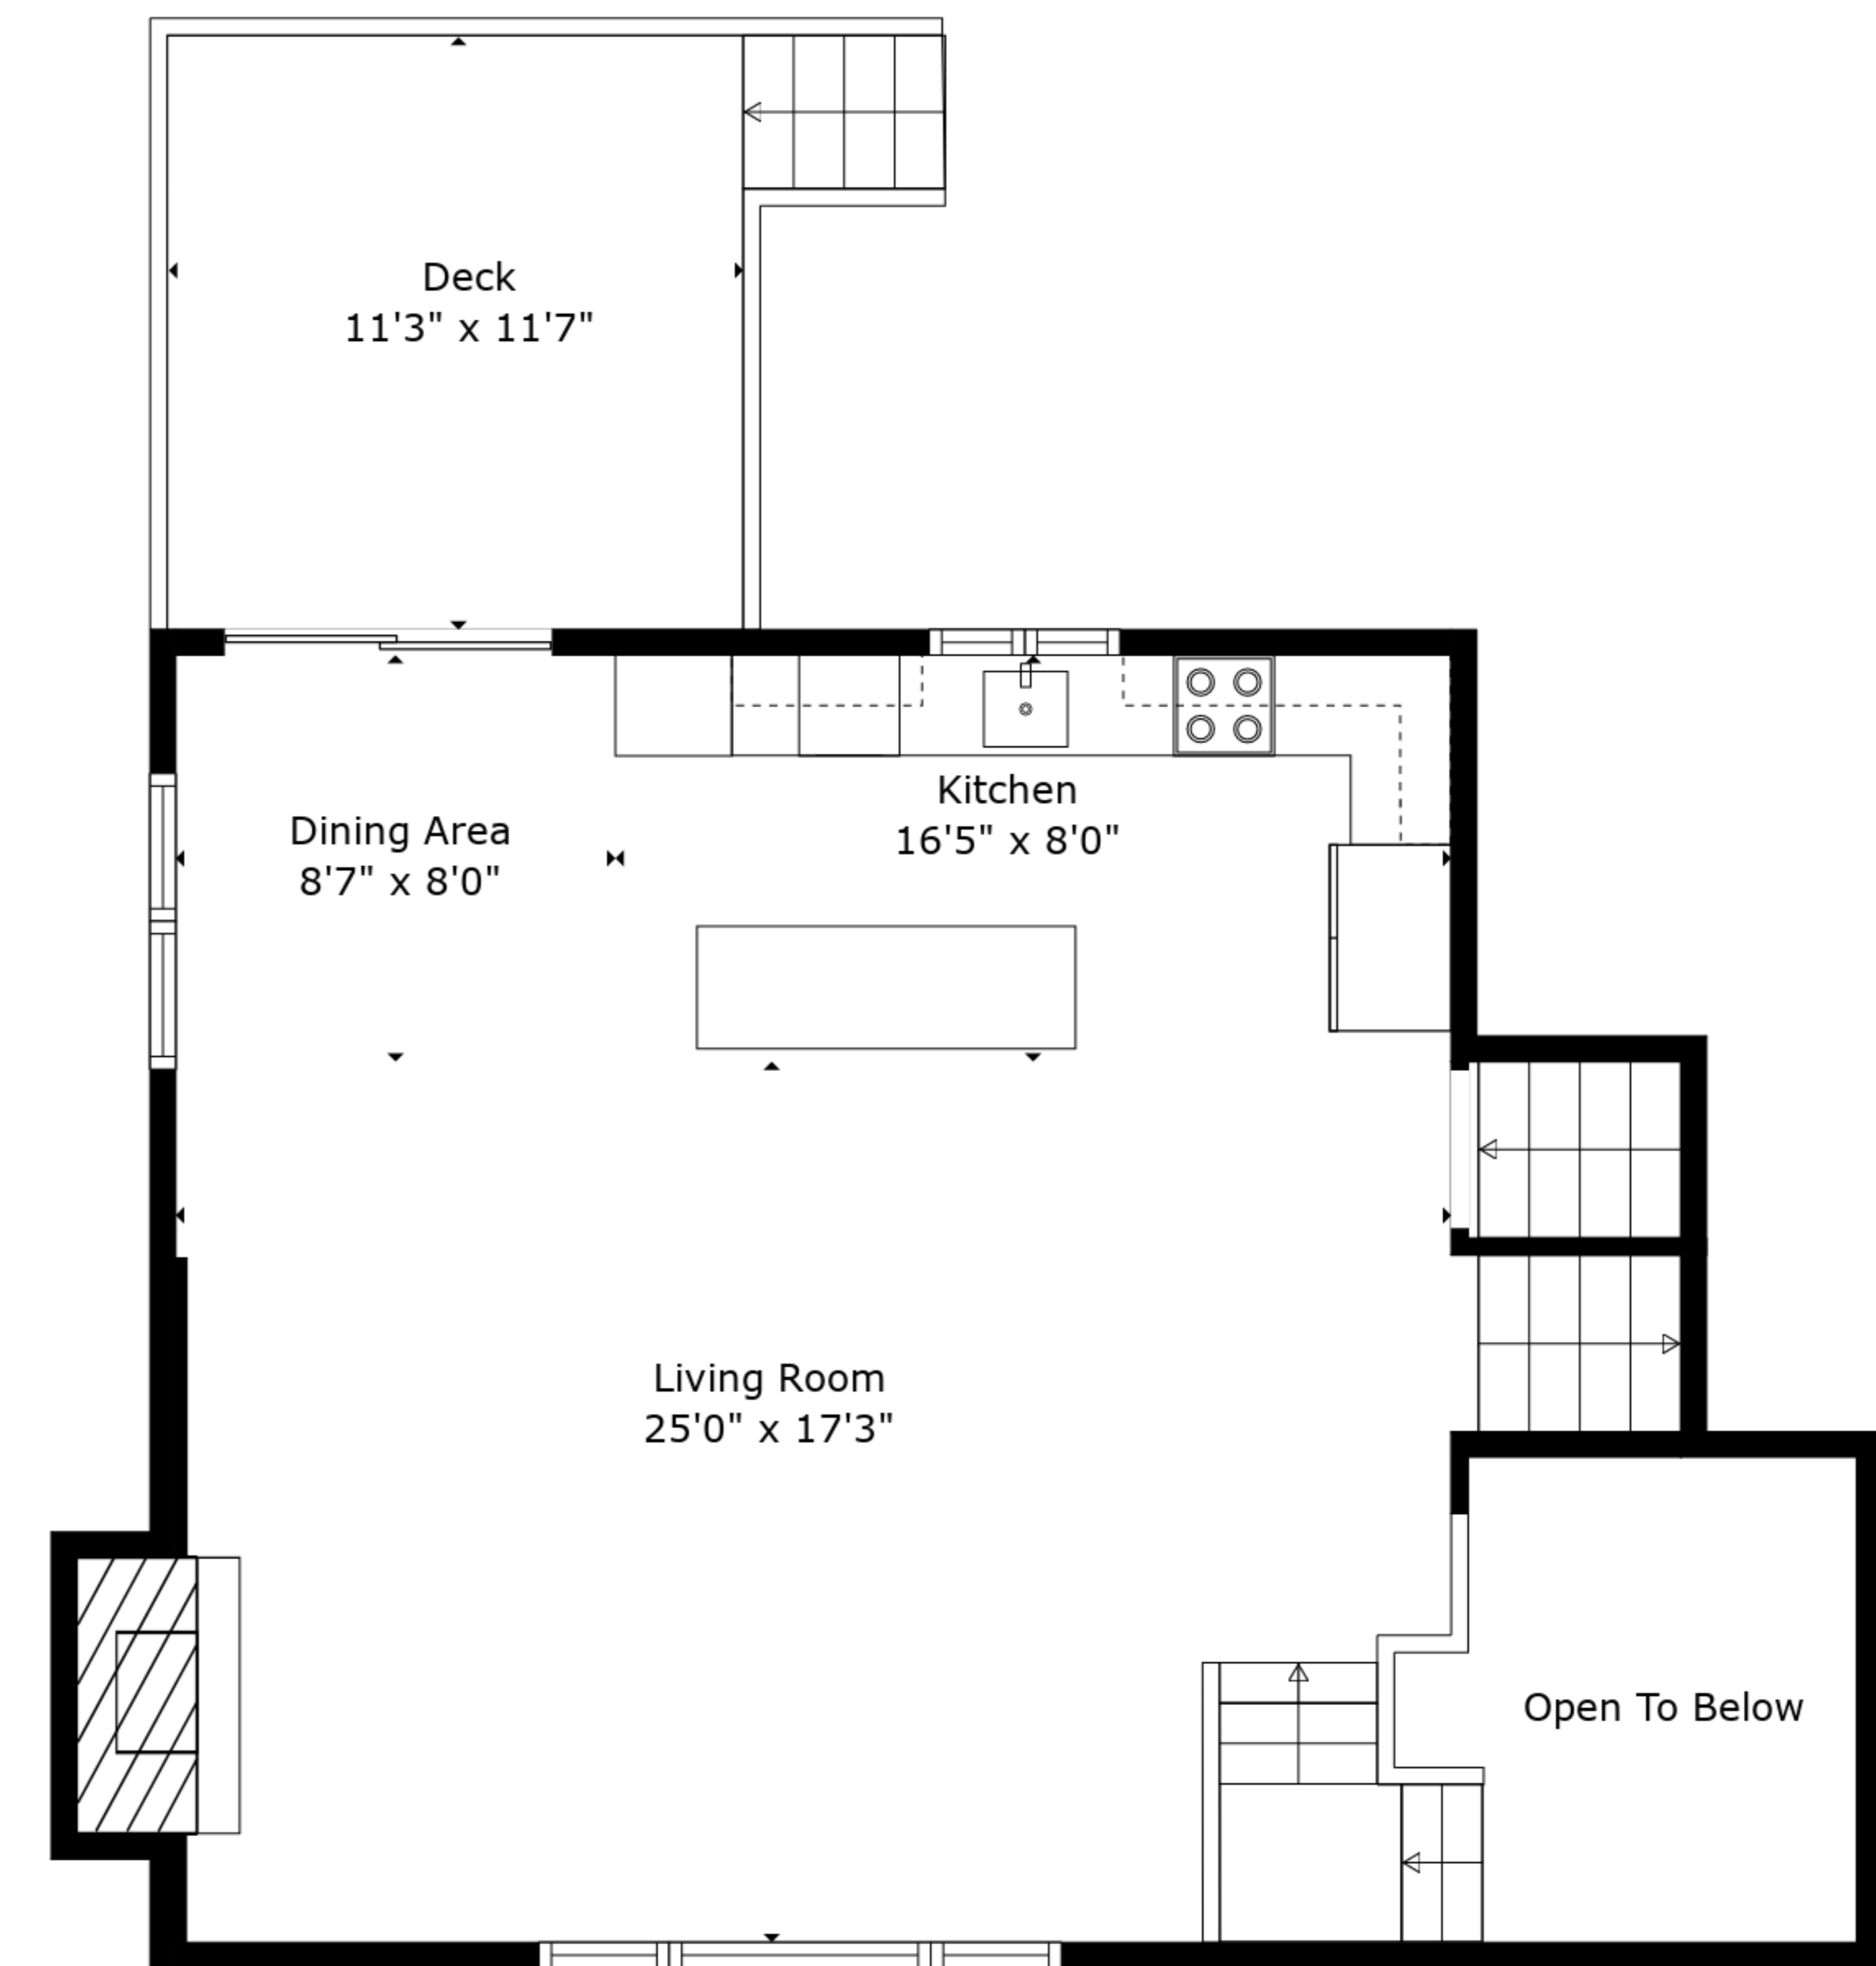

TOTAL: 2612 sq. ft
BELOW GROUND: 600 sq. ft, FLOOR 2: 668 sq. ft, FLOOR 3: 672 sq. ft, FLOOR 4: 672 sq. ft
EXCLUDED AREAS: GARAGE: 443 sq. ft, OPEN TO BELOW: 72 sq. ft, DECK: 143 sq. ft,
FIREPLACE: 13 sq. ft

Measurements Deemed Highly Reliable But Not Guaranteed. Measured By Cubicasa Tech.