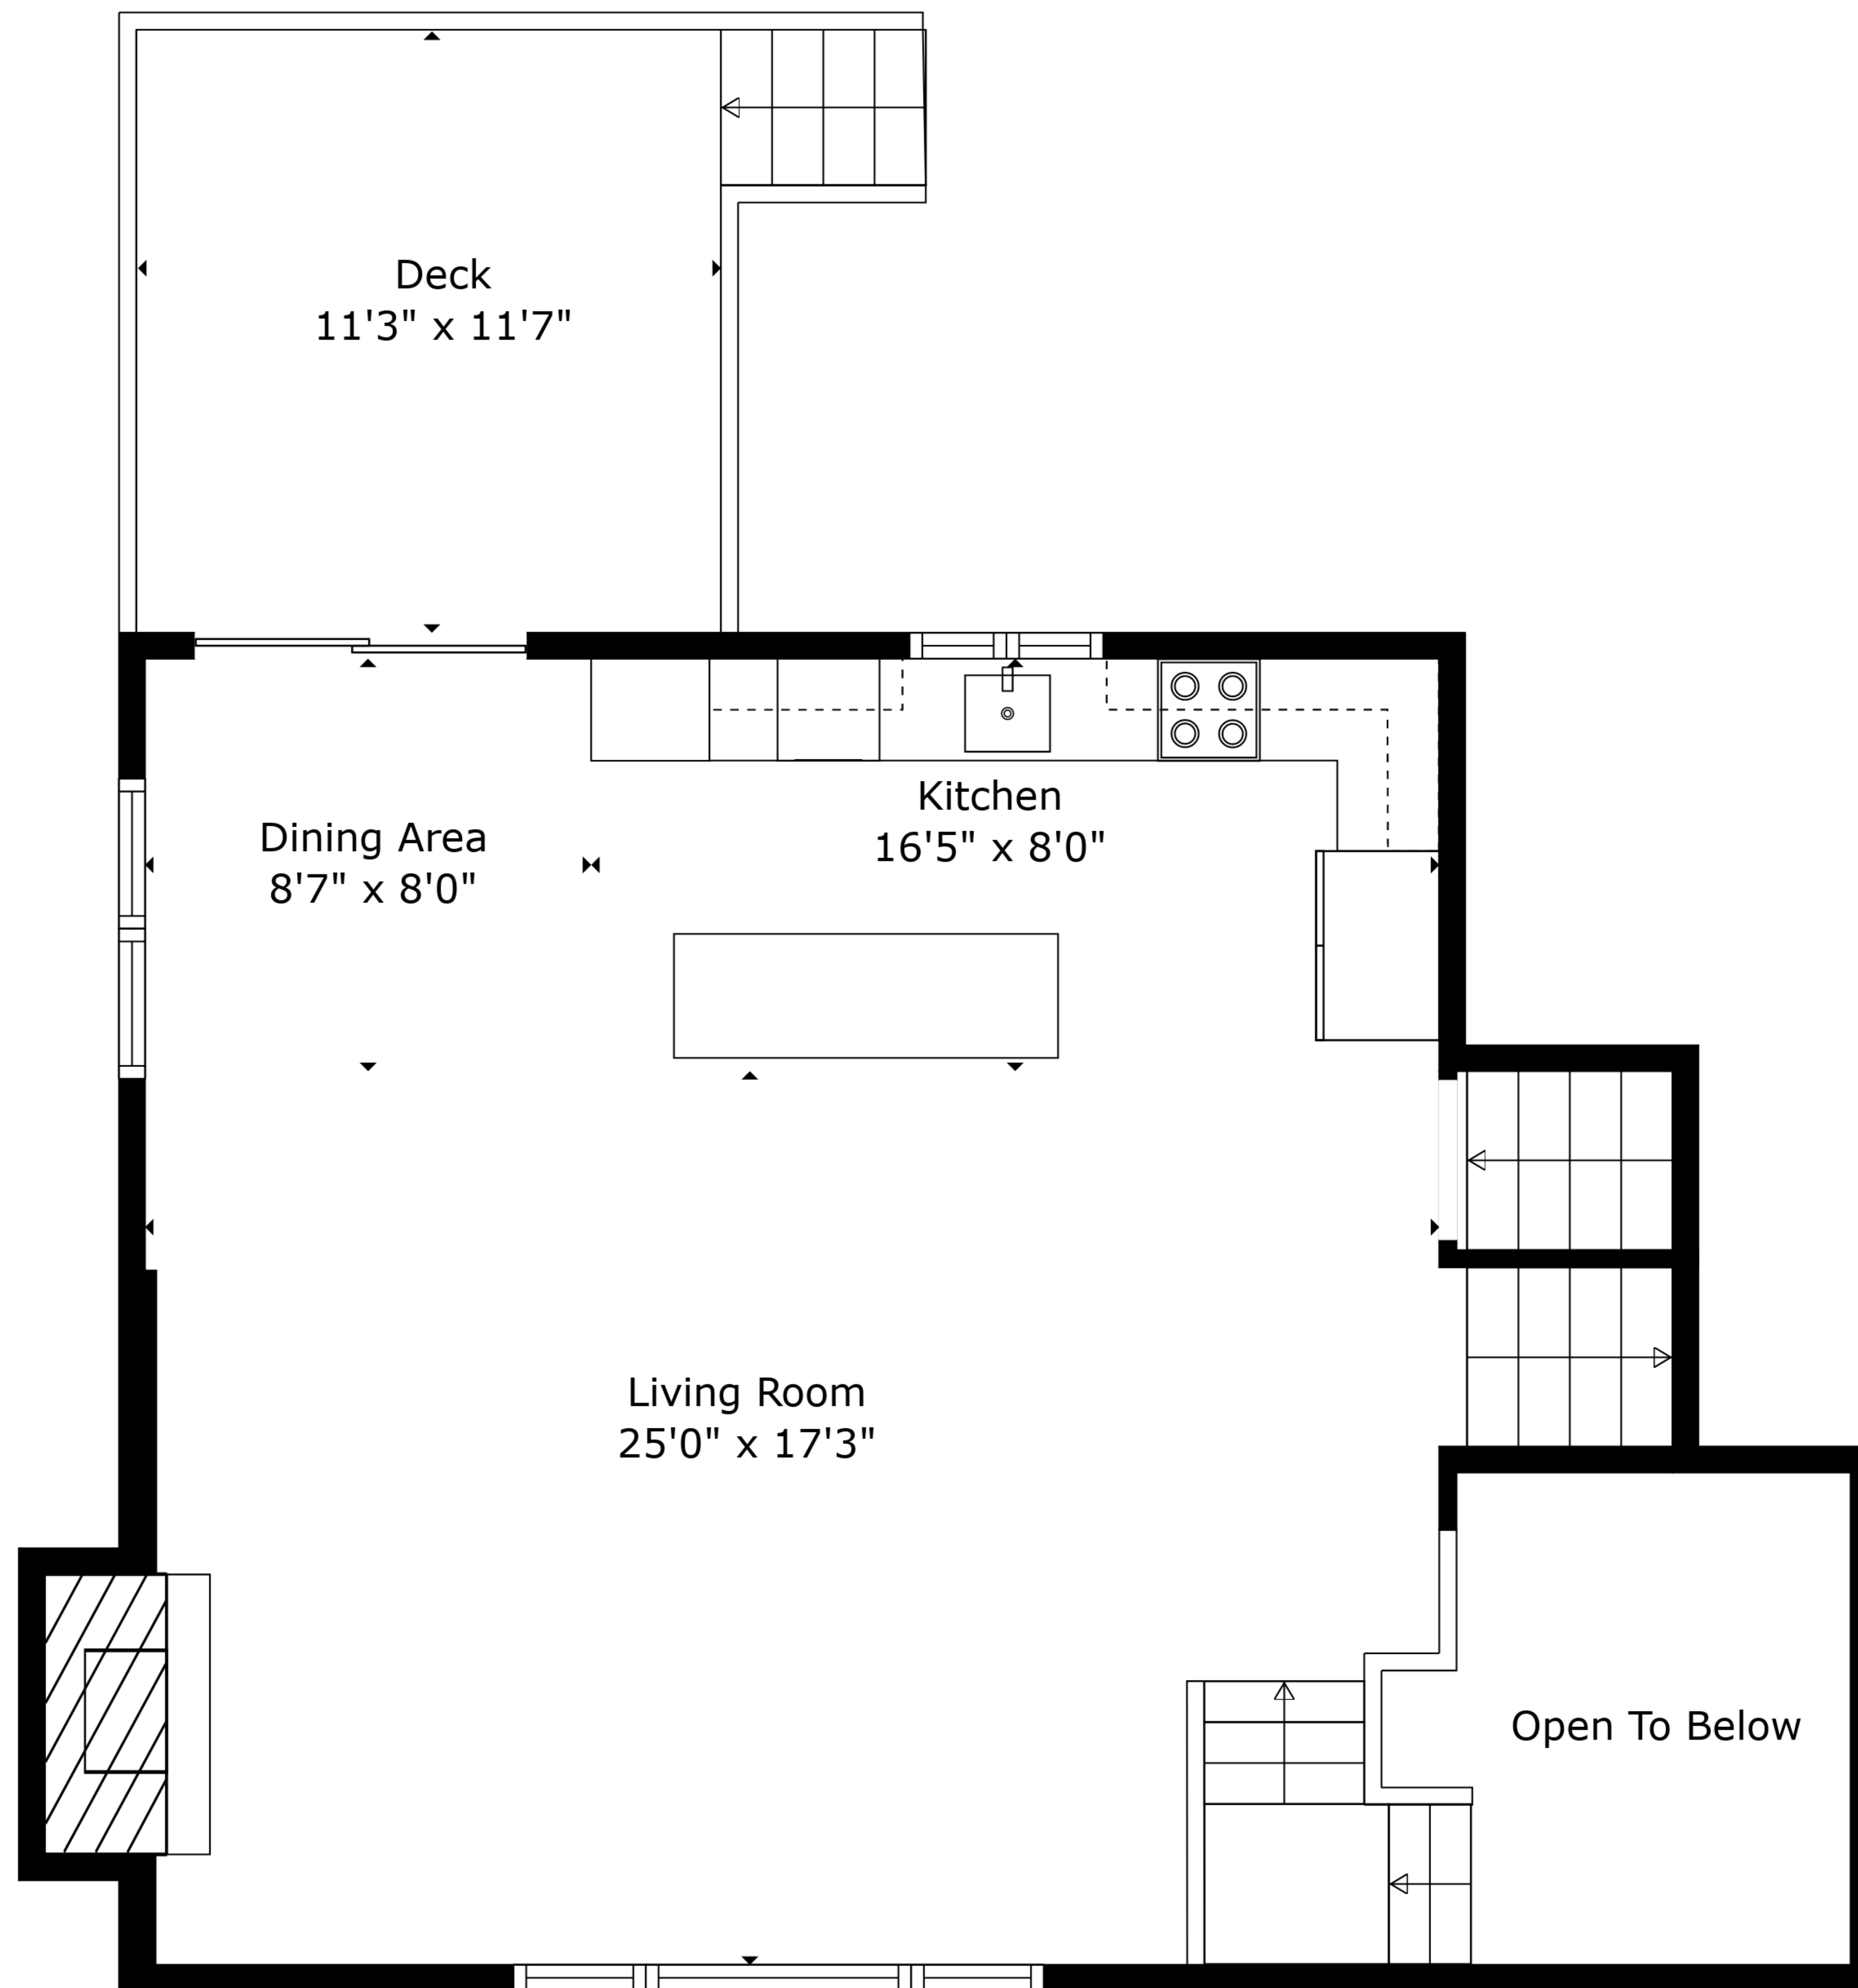

TOTAL: 2612 sq. ft

BELOW GROUND: 600 sq. ft, FLOOR 2: 668 sq. ft, FLOOR 3: 672 sq. ft, FLOOR 4: 672 sq. ft
EXCLUDED AREAS: GARAGE: 443 sq. ft, OPEN TO BELOW: 72 sq. ft, DECK: 143 sq. ft,
FIREPLACE: 13 sq. ft

Measurements Deemed Highly Reliable But Not Guaranteed. Measured By Cubicasa Tech.

TOTAL: 2612 sq. ft

BELOW GROUND: 600 sq. ft, FLOOR 2: 668 sq. ft, FLOOR 3: 672 sq. ft, FLOOR 4: 672 sq. ft

EXCLUDED AREAS: GARAGE: 443 sq. ft, OPEN TO BELOW: 72 sq. ft, DECK: 143 sq. ft,

FIREPLACE: 13 sq. ft

Measurements Deemed Highly Reliable But Not Guaranteed. Measured By Cubicasa Tech.

TOTAL: 2612 sq. ft

BELOW GROUND: 600 sq. ft, FLOOR 2: 668 sq. ft, FLOOR 3: 672 sq. ft, FLOOR 4: 672 sq. ft

EXCLUDED AREAS: GARAGE: 443 sq. ft, OPEN TO BELOW: 72 sq. ft, DECK: 143 sq. ft,

FIREPLACE: 13 sq. ft

Measurements Deemed Highly Reliable But Not Guaranteed. Measured By Cubicasa Tech.

TOTAL: 2612 sq. ft

BELOW GROUND: 600 sq. ft, FLOOR 2: 668 sq. ft, FLOOR 3: 672 sq. ft, FLOOR 4: 672 sq. ft