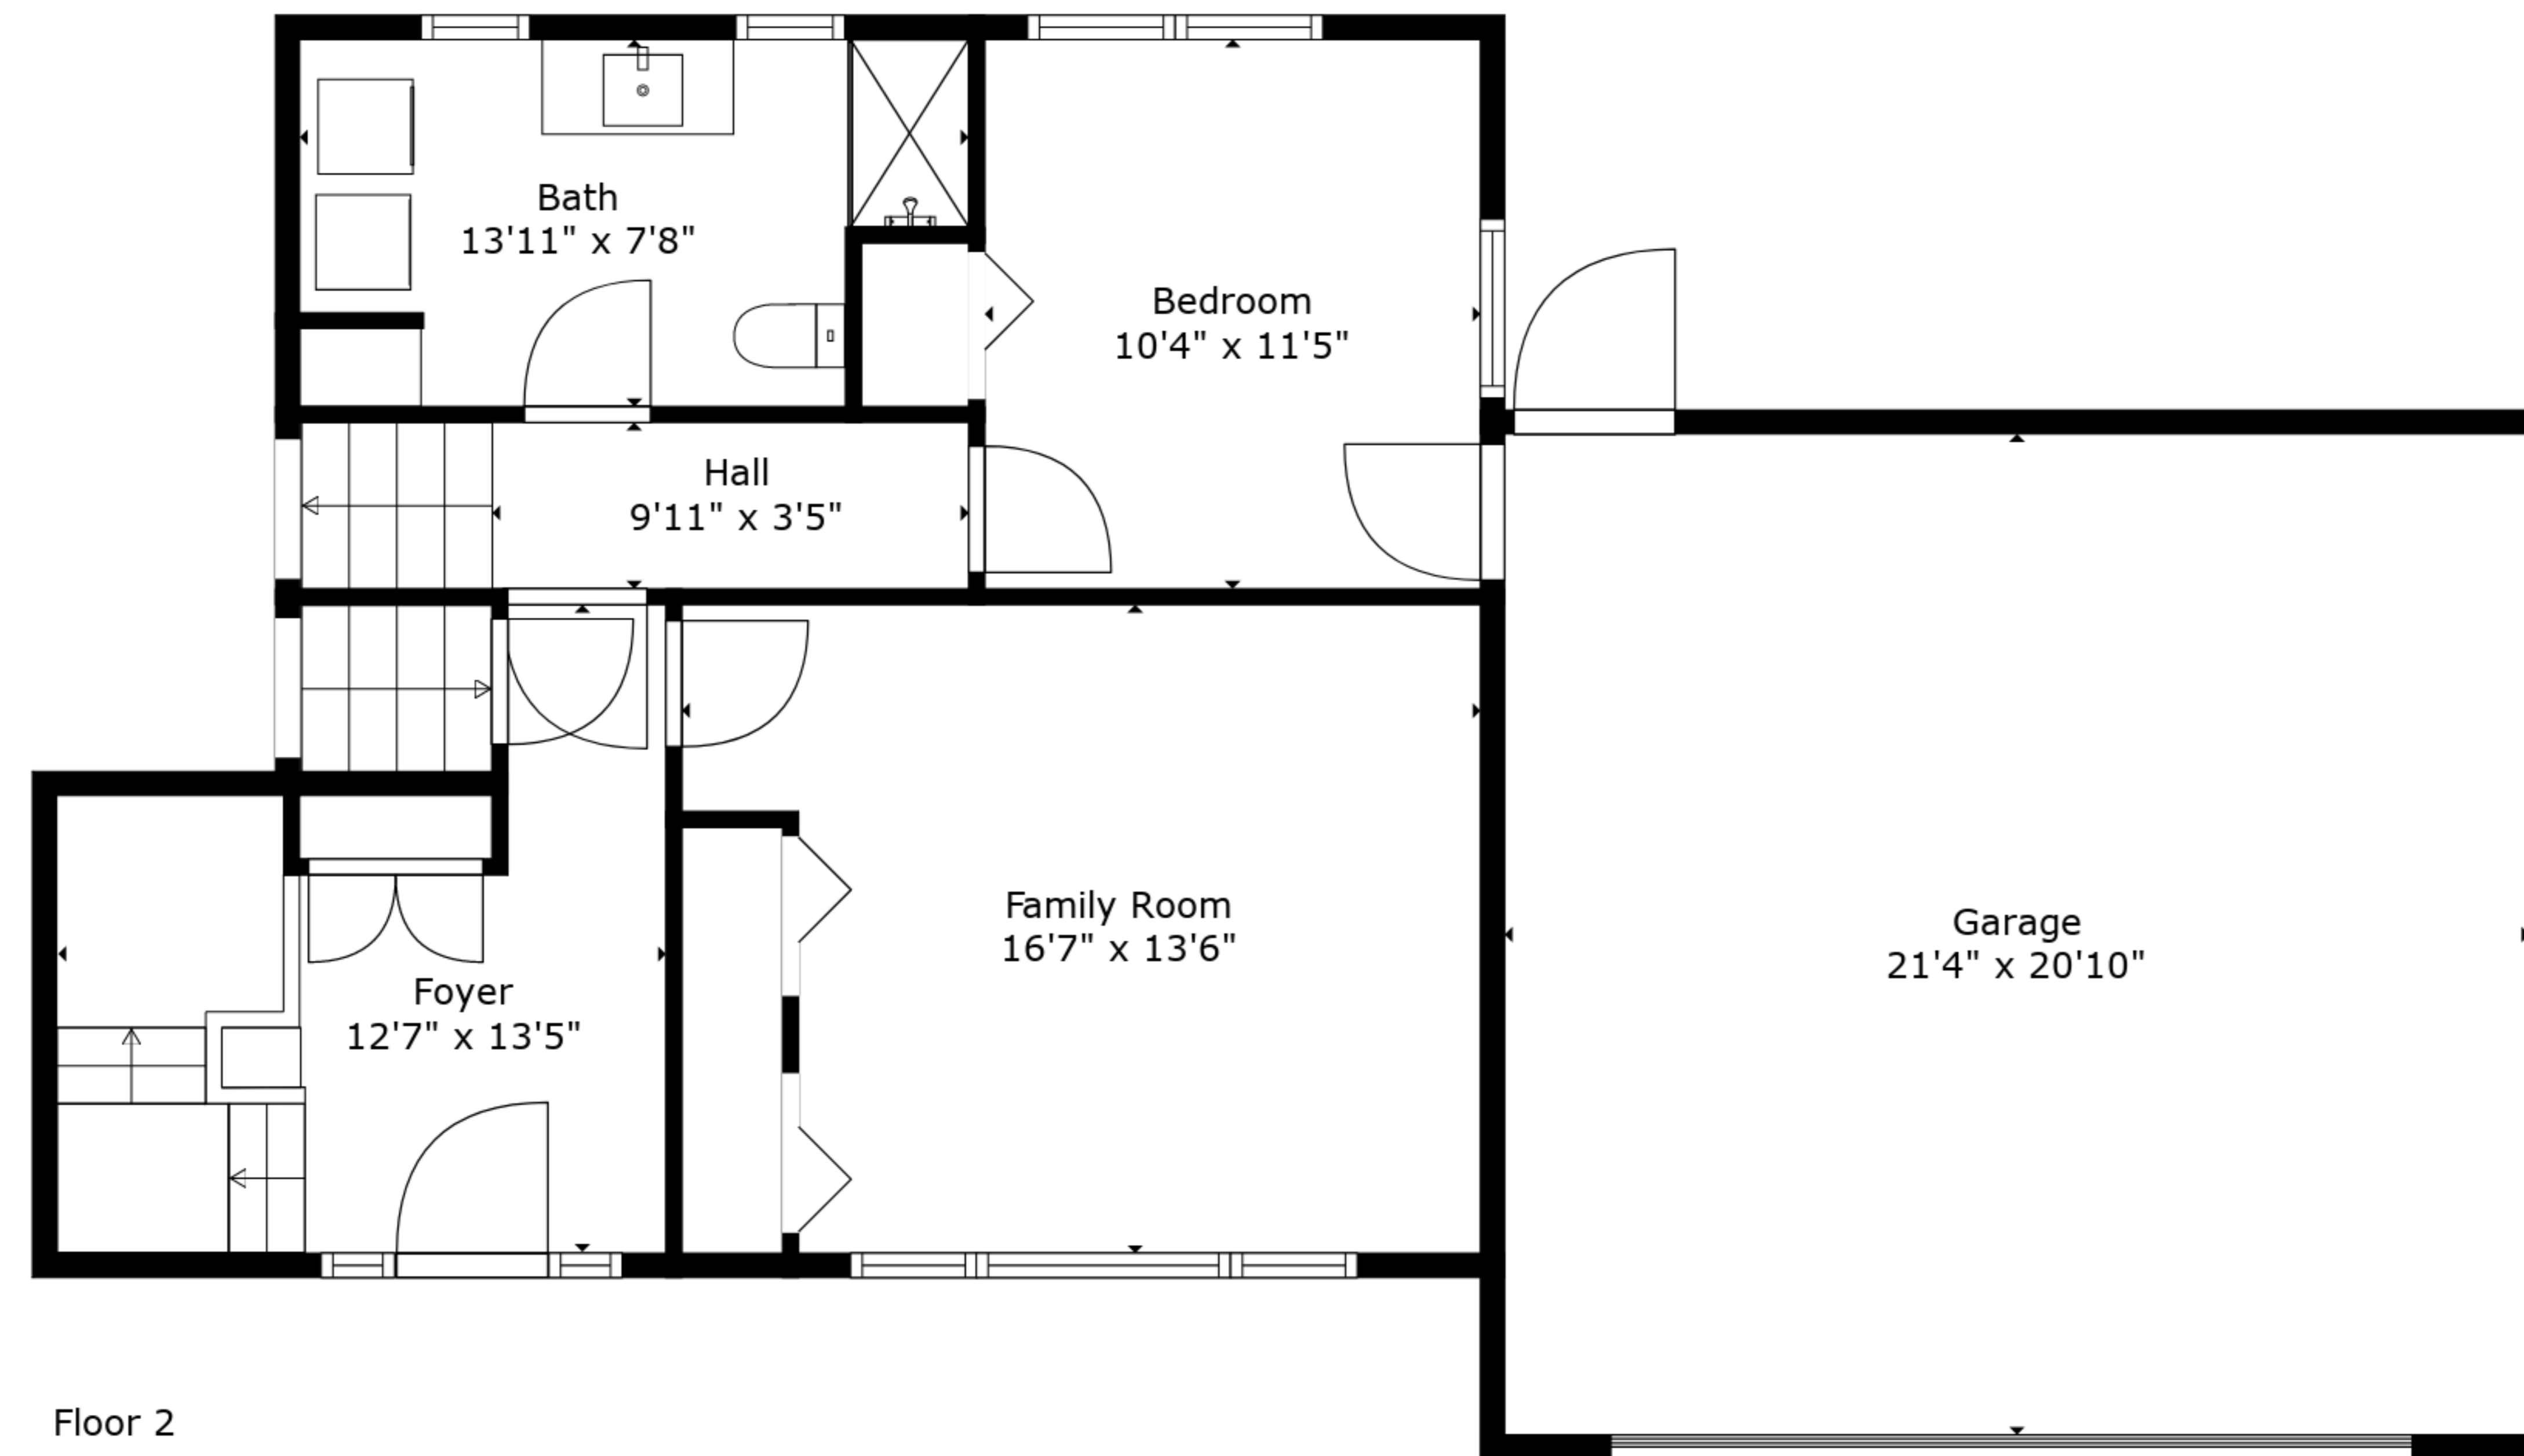

Measurements Deemed Highly Reliable But Not Guaranteed. Measured By Cubicasa Tech.

TOTAL: 2612 sq. ft

BELOW GROUND: 600 sq. ft, FLOOR 2: 668 sq. ft, FLOOR 3: 672 sq. ft, FLOOR 4: 672 sq. ft

EXCLUDED AREAS: GARAGE: 443 sq. ft, OPEN TO BELOW: 72 sq. ft, DECK: 143 sq. ft,

FIREPLACE: 13 sq. ft

Measurements Deemed Highly Reliable But Not Guaranteed. Measured By Cubicasa Tech.

TOTAL: 2612 sq. ft

BELOW GROUND: 600 sq. ft, FLOOR 2: 668 sq. ft, FLOOR 3: 672 sq. ft, FLOOR 4: 672 sq. ft

EXCLUDED AREAS: GARAGE: 443 sq. ft, OPEN TO BELOW: 72 sq. ft, DECK: 143 sq. ft,

FIREPLACE: 13 sq. ft

Measurements Deemed Highly Reliable But Not Guaranteed. Measured By Cubicasa Tech.

TOTAL: 2612 sq. ft

BELOW GROUND: 600 sq. ft, FLOOR 2: 668 sq. ft, FLOOR 3: 672 sq. ft, FLOOR 4: 672 sq. ft

EXCLUDED AREAS: GARAGE: 443 sq. ft, OPEN TO BELOW: 72 sq. ft, DECK: 143 sq. ft,

FIREPLACE: 13 sq. ft

Measurements Deemed Highly Reliable But Not Guaranteed. Measured By Cubicasa Tech.

TOTAL: 2612 sq. ft
 BELOW GROUND: 600 sq. ft, FLOOR 2: 668 sq. ft, FLOOR 3: 672 sq. ft, FLOOR 4: 672 sq. ft
 EXCLUDED AREAS: GARAGE: 443 sq. ft, OPEN TO BELOW: 72 sq. ft, DECK: 143 sq. ft,
 FIREPLACE: 13 sq. ft