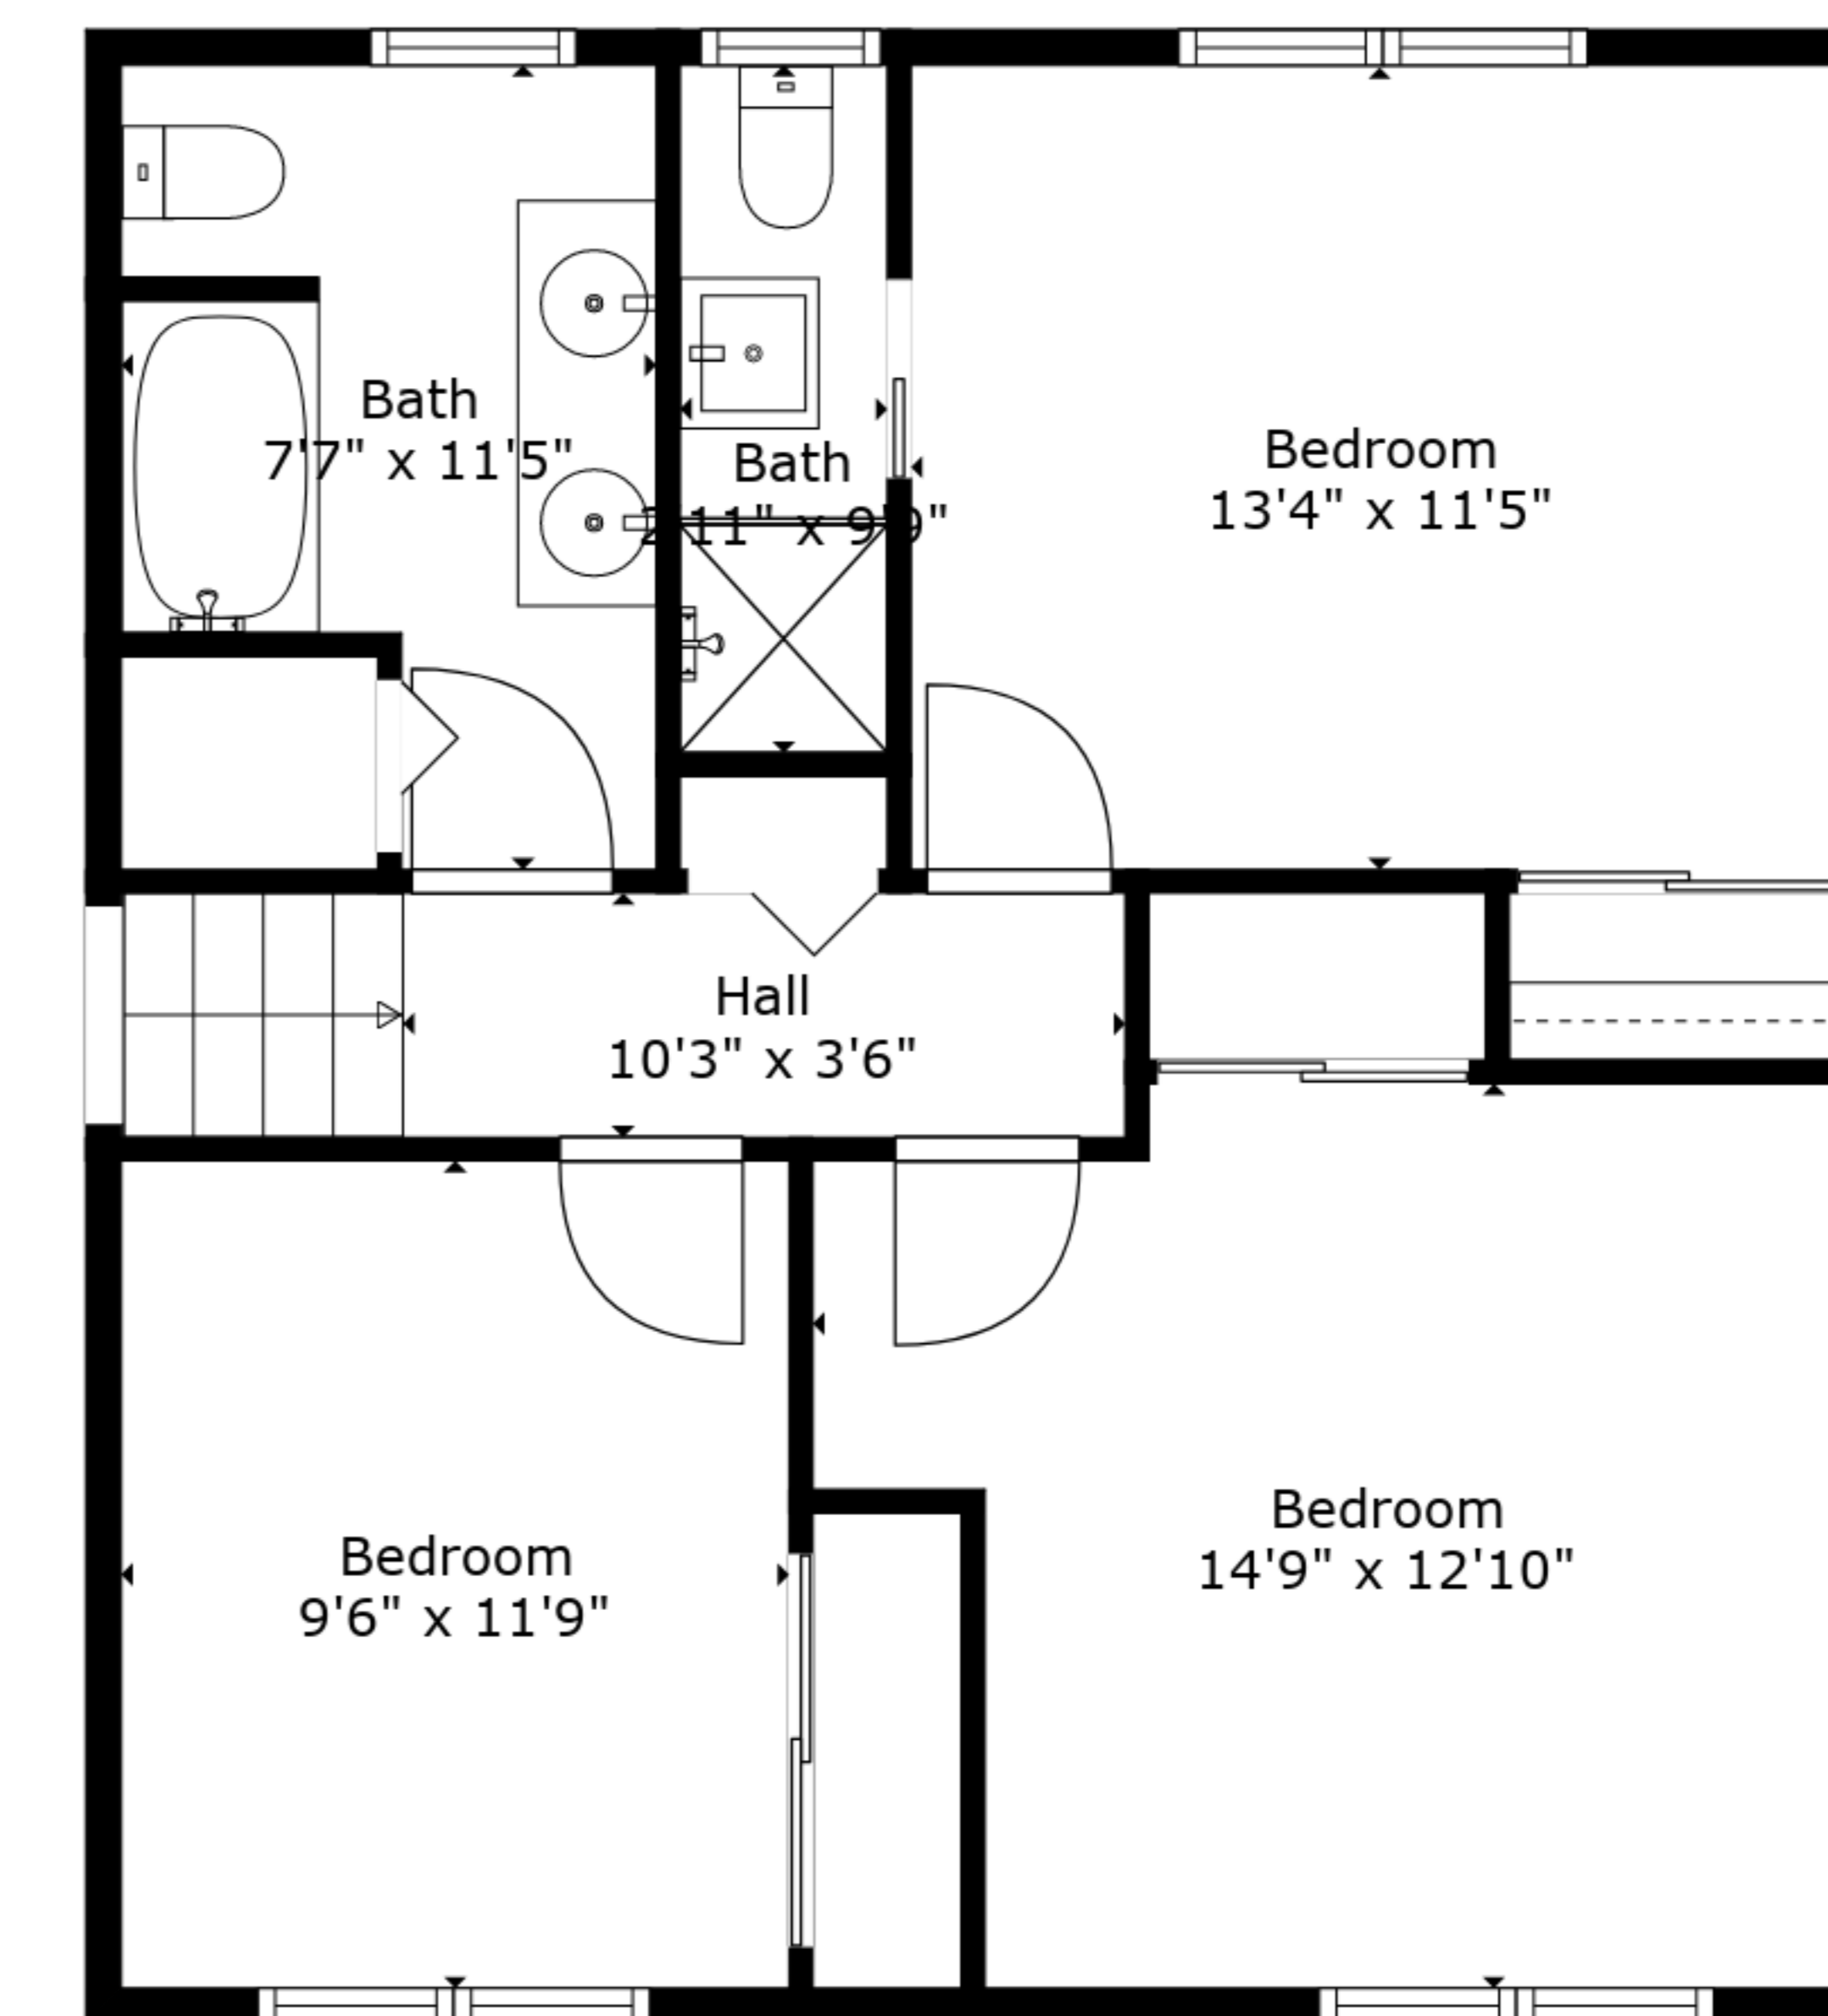

Measurements Deemed Highly Reliable But Not Guaranteed. Measured By Cubicasa Tech.

TOTAL: 2612 sq. ft

BELOW GROUND: 600 sq. ft, FLOOR 2: 668 sq. ft, FLOOR 3: 672 sq. ft, FLOOR 4: 672 sq. ft

EXCLUDED AREAS: GARAGE: 443 sq. ft, OPEN TO BELOW: 72 sq. ft, DECK: 143 sq. ft,

FIREPLACE: 13 sq. ft

Measurements Deemed Highly Reliable But Not Guaranteed. Measured By Cubicasa Tech.

TOTAL: 2612 sq. ft

BELOW GROUND: 600 sq. ft, FLOOR 2: 668 sq. ft, FLOOR 3: 672 sq. ft, FLOOR 4: 672 sq. ft

EXCLUDED AREAS: GARAGE: 443 sq. ft, OPEN TO BELOW: 72 sq. ft, DECK: 143 sq. ft,

FIREPLACE: 13 sq. ft

Measurements Deemed Highly Reliable But Not Guaranteed. Measured By Cubicasa Tech.

TOTAL: 2612 sq. ft

BELOW GROUND: 600 sq. ft, FLOOR 2: 668 sq. ft, FLOOR 3: 672 sq. ft, FLOOR 4: 672 sq. ft

EXCLUDED AREAS: GARAGE: 443 sq. ft, OPEN TO BELOW: 72 sq. ft, DECK: 143 sq. ft,

FIREPLACE: 13 sq. ft

Measurements Deemed Highly Reliable But Not Guaranteed. Measured By Cubicasa Tech.

TOTAL: 2612 sq. ft
 BELOW GROUND: 600 sq. ft, FLOOR 2: 668 sq. ft, FLOOR 3: 672 sq. ft, FLOOR 4: 672 sq. ft
 EXCLUDED AREAS: GARAGE: 443 sq. ft, OPEN TO BELOW: 72 sq. ft, DECK: 143 sq. ft,
 FIREPLACE: 13 sq. ft