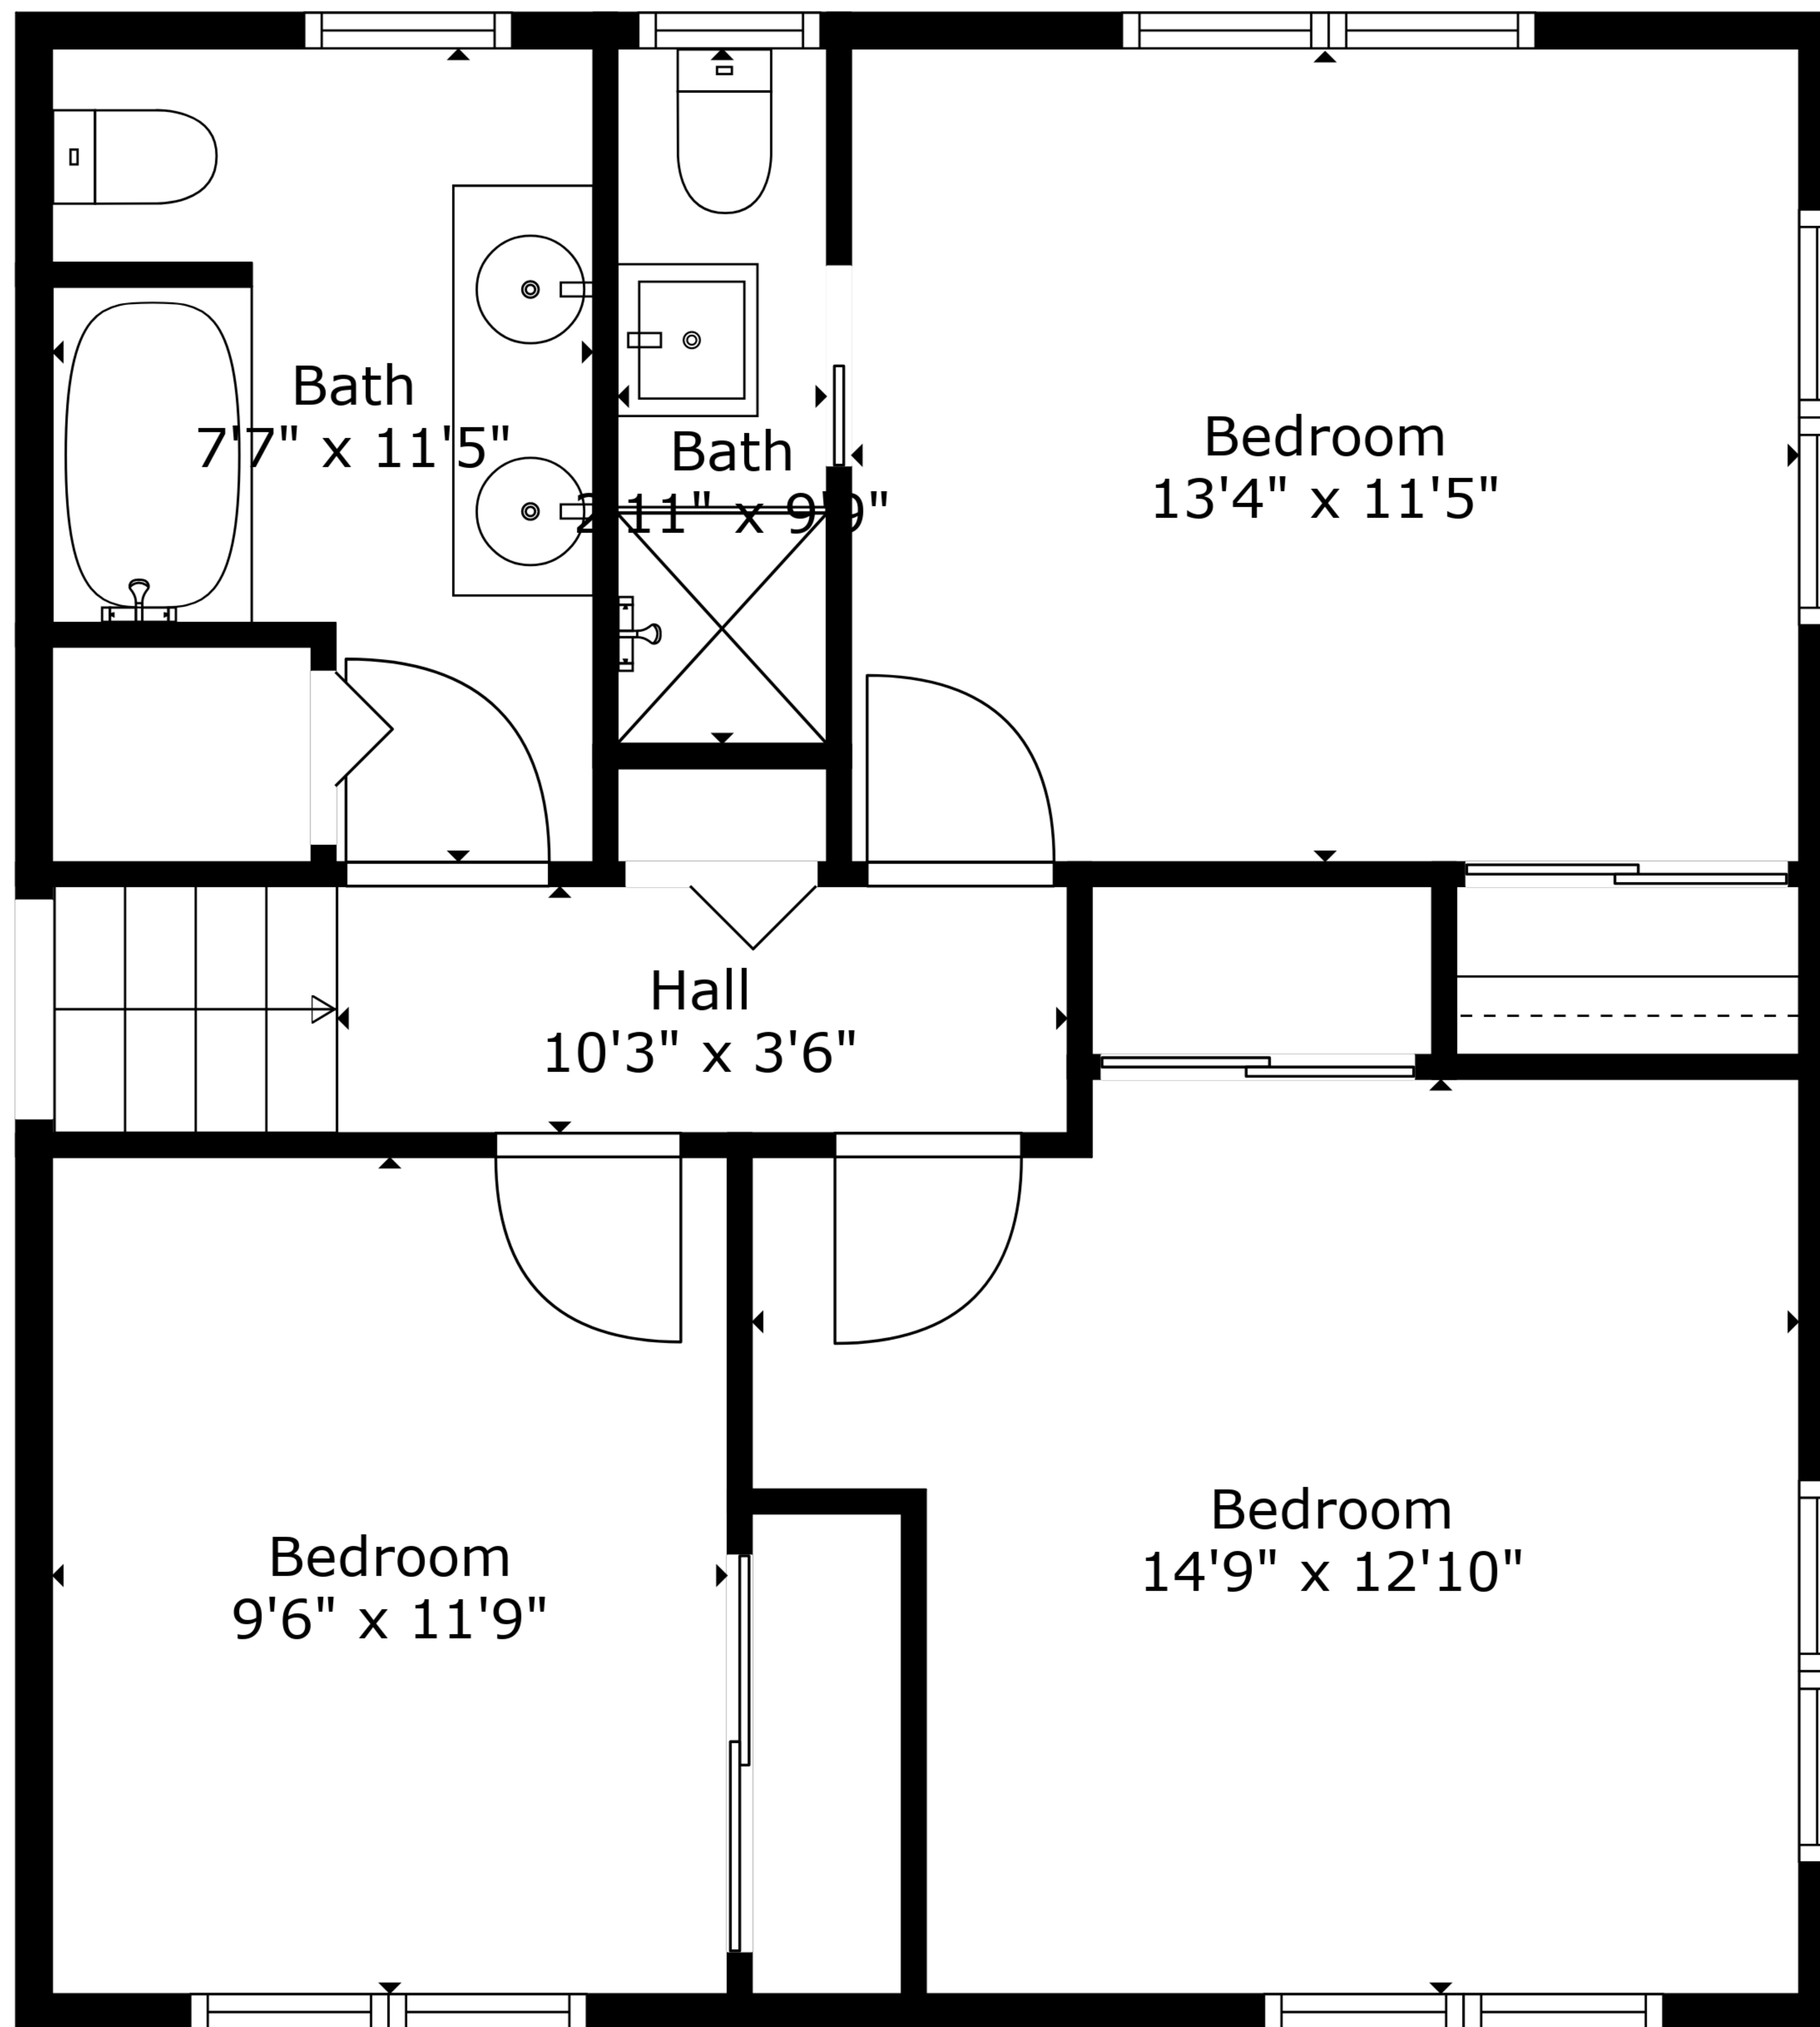

TOTAL: 2612 sq. ft

BELOW GROUND: 600 sq. ft, FLOOR 2: 668 sq. ft, FLOOR 3: 672 sq. ft, FLOOR 4: 672 sq. ft
EXCLUDED AREAS: GARAGE: 443 sq. ft, OPEN TO BELOW: 72 sq. ft, DECK: 143 sq. ft,
FIREPLACE: 13 sq. ft

Measurements Deemed Highly Reliable But Not Guaranteed. Measured By Cubicasa Tech.

TOTAL: 2612 sq. ft

BELOW GROUND: 600 sq. ft, FLOOR 2: 668 sq. ft, FLOOR 3: 672 sq. ft, FLOOR 4: 672 sq. ft

EXCLUDED AREAS: GARAGE: 443 sq. ft, OPEN TO BELOW: 72 sq. ft, DECK: 143 sq. ft,

FIREPLACE: 13 sq. ft

Measurements Deemed Highly Reliable But Not Guaranteed. Measured By Cubicasa Tech.

TOTAL: 2612 sq. ft

BELOW GROUND: 600 sq. ft, FLOOR 2: 668 sq. ft, FLOOR 3: 672 sq. ft, FLOOR 4: 672 sq. ft

EXCLUDED AREAS: GARAGE: 443 sq. ft, OPEN TO BELOW: 72 sq. ft, DECK: 143 sq. ft,

FIREPLACE: 13 sq. ft

Measurements Deemed Highly Reliable But Not Guaranteed. Measured By Cubicasa Tech.

TOTAL: 2612 sq. ft

BELOW GROUND: 600 sq. ft, FLOOR 2: 668 sq. ft, FLOOR 3: 672 sq. ft, FLOOR 4: 672 sq. ft