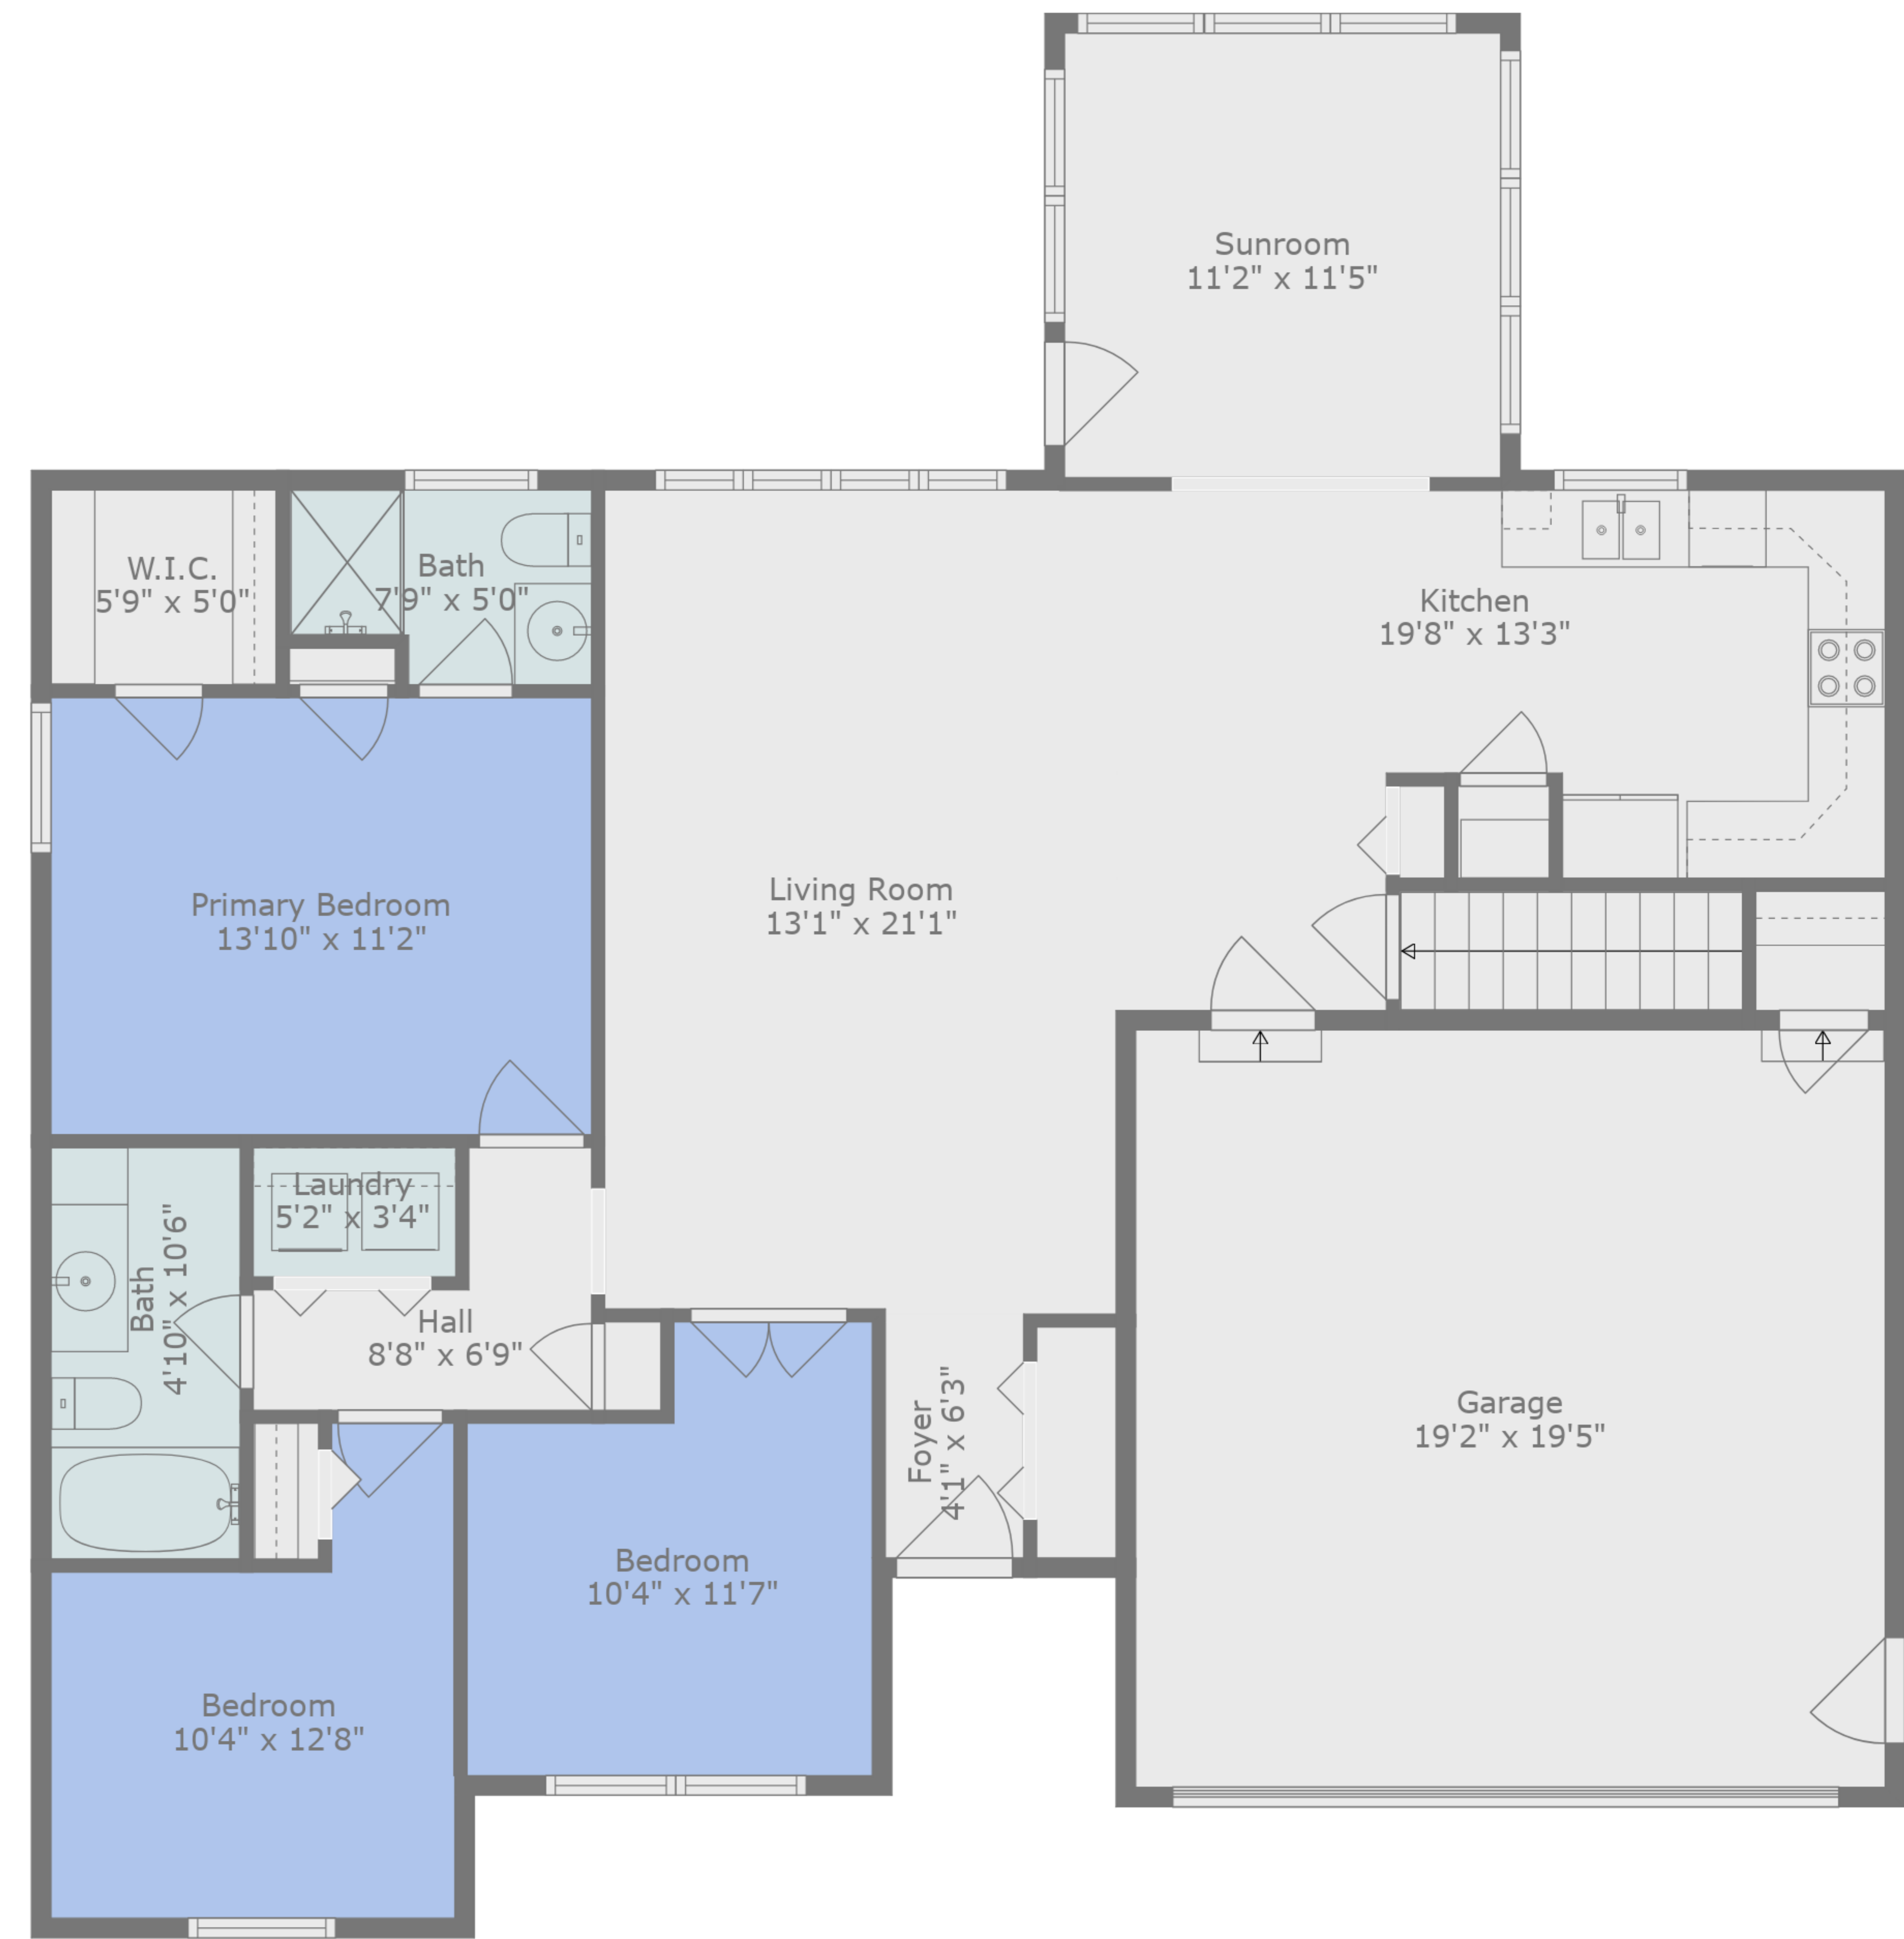

**TOTAL: 2090 sq. ft**

BELOW GROUND: 798 sq. ft, FLOOR 2: 1292 sq. ft

EXCLUDED AREAS: STORAGE/UTILITY ROOM: 482 sq. ft, GARAGE: 372 sq. ft

Measurements Are Deemed Highly Reliable, But Not Guaranteed.

Floor 1

Floor 2

**TOTAL: 2090 sq. ft**  
 BELOW GROUND: 798 sq. ft, FLOOR 2: 1292 sq. ft  
 EXCLUDED AREAS: STORAGE/UTILITY ROOM: 482 sq. ft, GARAGE: 372 sq. ft

Measurements Are Deemed Highly Reliable, But Not Guaranteed.