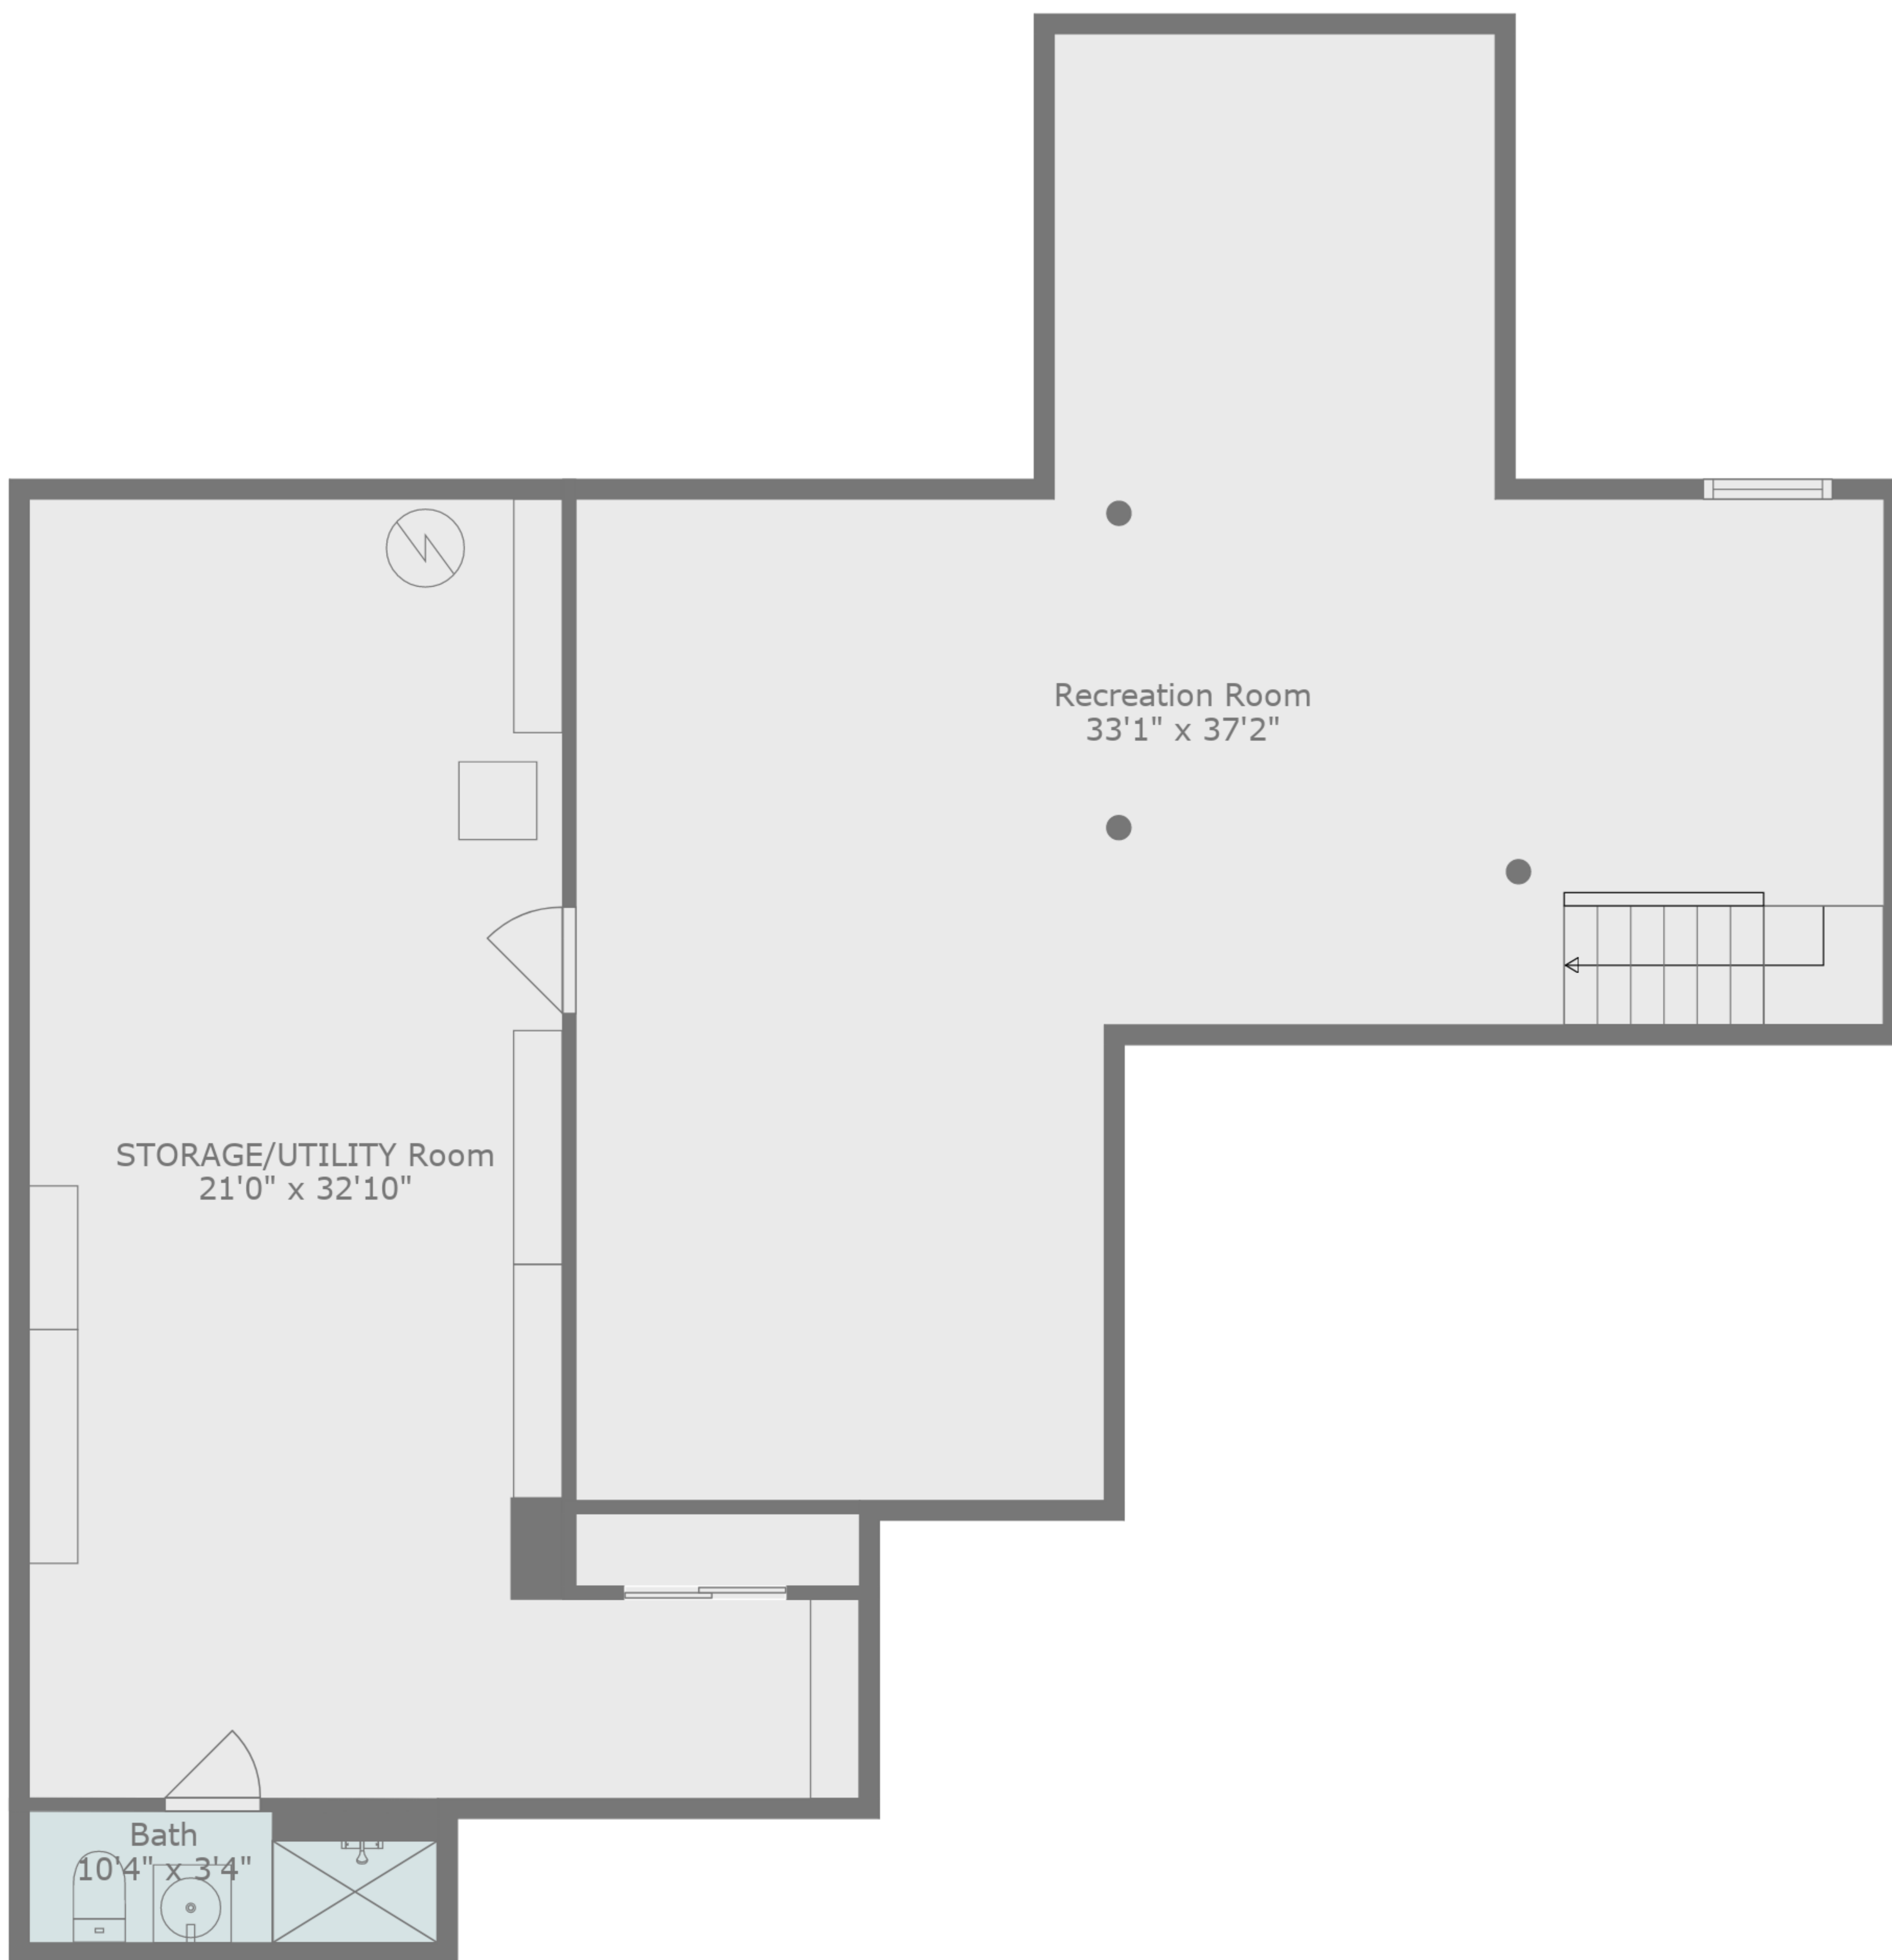

**TOTAL: 2090 sq. ft**

BELOW GROUND: 798 sq. ft, FLOOR 2: 1292 sq. ft

EXCLUDED AREAS: STORAGE/UTILITY ROOM: 482 sq. ft, GARAGE: 372 sq. ft

Measurements Are Deemed Highly Reliable, But Not Guaranteed.

Floor 1

Floor 2

**TOTAL: 2090 sq. ft**  
 BELOW GROUND: 798 sq. ft, FLOOR 2: 1292 sq. ft  
 EXCLUDED AREAS: STORAGE/UTILITY ROOM: 482 sq. ft, GARAGE: 372 sq. ft

Measurements Are Deemed Highly Reliable, But Not Guaranteed.