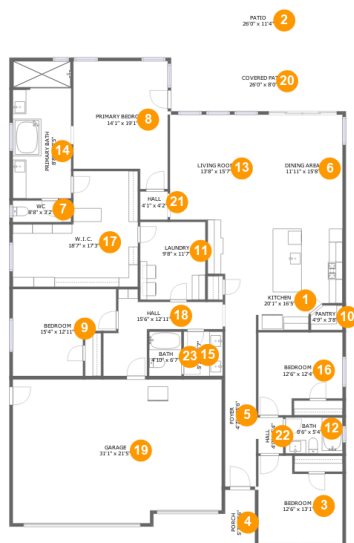

## Property summary

 **1** Garages

 **4** Bedrooms

 **3** Bathrooms

 **0** Half baths

 **1** Floors

 **2,607** Gross living area sqft

 **3,825** Total sqft

## Room dimensions

Floor 1

Total sqft: 3825 Living area: 2607

| #  |                 | Dimensions     | sqft       | Counted as living area |
|----|-----------------|----------------|------------|------------------------|
| 1  | Kitchen         | 20'1" x 16'5"  | 279 sq. ft | Yes                    |
| 2  | Patio           | 26'0" x 11'4"  | 295 sq. ft | No                     |
| 3  | Bedroom         | 12'6" x 13'1"  | 144 sq. ft | Yes                    |
| 4  | Porch           | 5'3" x 8'6"    | 40 sq. ft  | No                     |
| 5  | Foyer           | 4'7" x 25'6"   | 118 sq. ft | Yes                    |
| 6  | Dining Area     | 11'11" x 15'8" | 187 sq. ft | Yes                    |
| 7  | WC              | 8'8" x 3'2"    | 28 sq. ft  | Yes                    |
| 8  | Primary Bedroom | 14'1" x 19'1"  | 238 sq. ft | Yes                    |
| 9  | Bedroom         | 15'4" x 12'11" | 165 sq. ft | Yes                    |
| 10 | Pantry          | 4'9" x 3'8"    | 16 sq. ft  | Yes                    |
| 11 | Laundry         | 9'8" x 11'7"   | 112 sq. ft | Yes                    |

## 1 Floor 1 - Kitchen

Dimensions: 20'1" x 16'5"  
Area: 279 sq. ft  
Counted as living area: Yes

Heated: Yes  
Finished: Yes  
Enclosed: Yes  
Contiguous: Yes  
Permitted: Yes  
Wet space: No  
Addition: No  
Conversion: No

**17 Floor 1 - W.I.C.**

Dimensions: 18'7" x 17'3"  
Area: 249 sq. ft  
Counted as living area: Yes

Heated: Yes  
Finished: Yes  
Enclosed: Yes  
Contiguous: Yes  
Permitted: Yes  
Wet space: No  
Addition: No  
Conversion: No