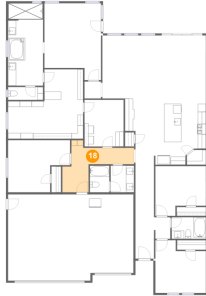

**1713 East Benvenuto Drive, Copper River Ranch,
Fresno, Fresno County, California, United States,**

18 Floor 1 - Hall

Dimensions: 15'6" x 12'11"
Area: 113 sq. ft
Counted as living area: Yes

Heated: Yes
Finished: Yes
Enclosed: Yes
Contiguous: Yes
Permitted: Yes
Wet space: No
Addition: No
Conversion: No