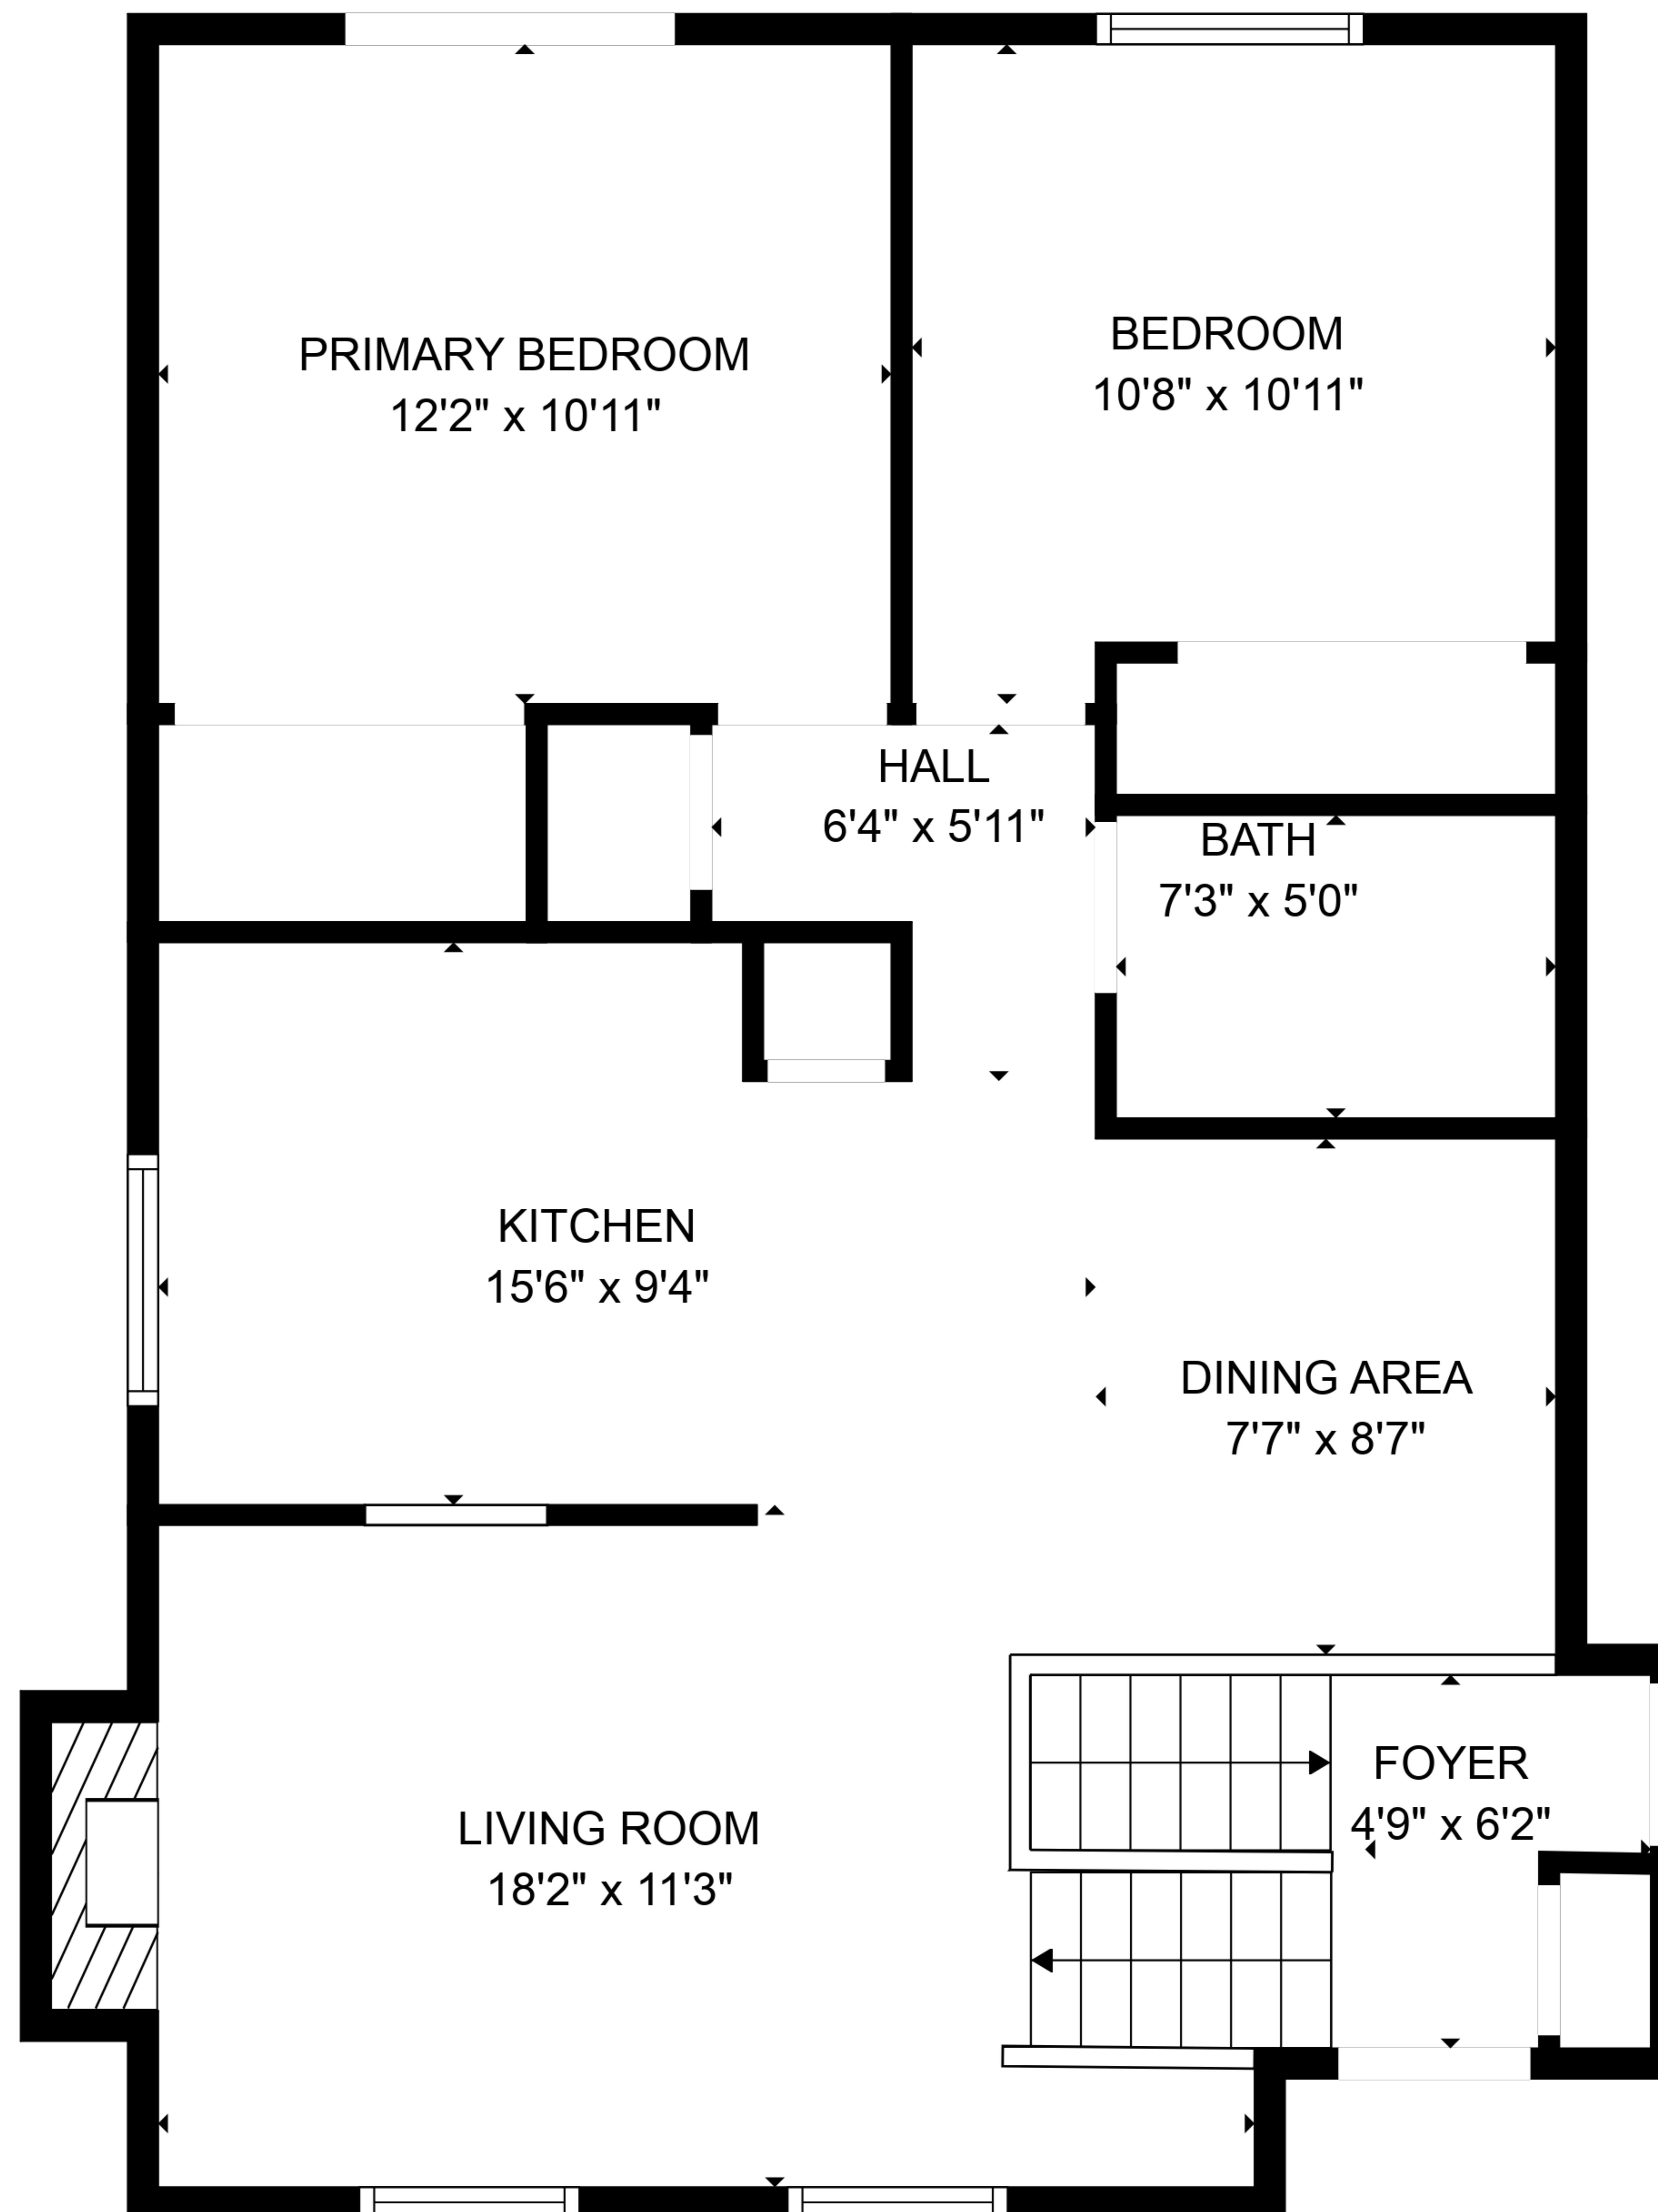

TOTAL: 1592 sq. ft
FLOOR 1: 769 sq. ft, FLOOR 2: 823 sq. ft
EXCLUDED AREAS: FIREPLACE: 10 sq. ft

TOTAL: 1592 sq. ft

FLOOR 1: 769 sq. ft, FLOOR 2: 823 sq. ft
EXCLUDED AREAS: FIREPLACE: 10 sq. ft

FLOOR 1

FLOOR 2

TOTAL: 1592 sq. ft
 FLOOR 1: 769 sq. ft, FLOOR 2: 823 sq. ft
 EXCLUDED AREAS: FIREPLACE: 10 sq. ft