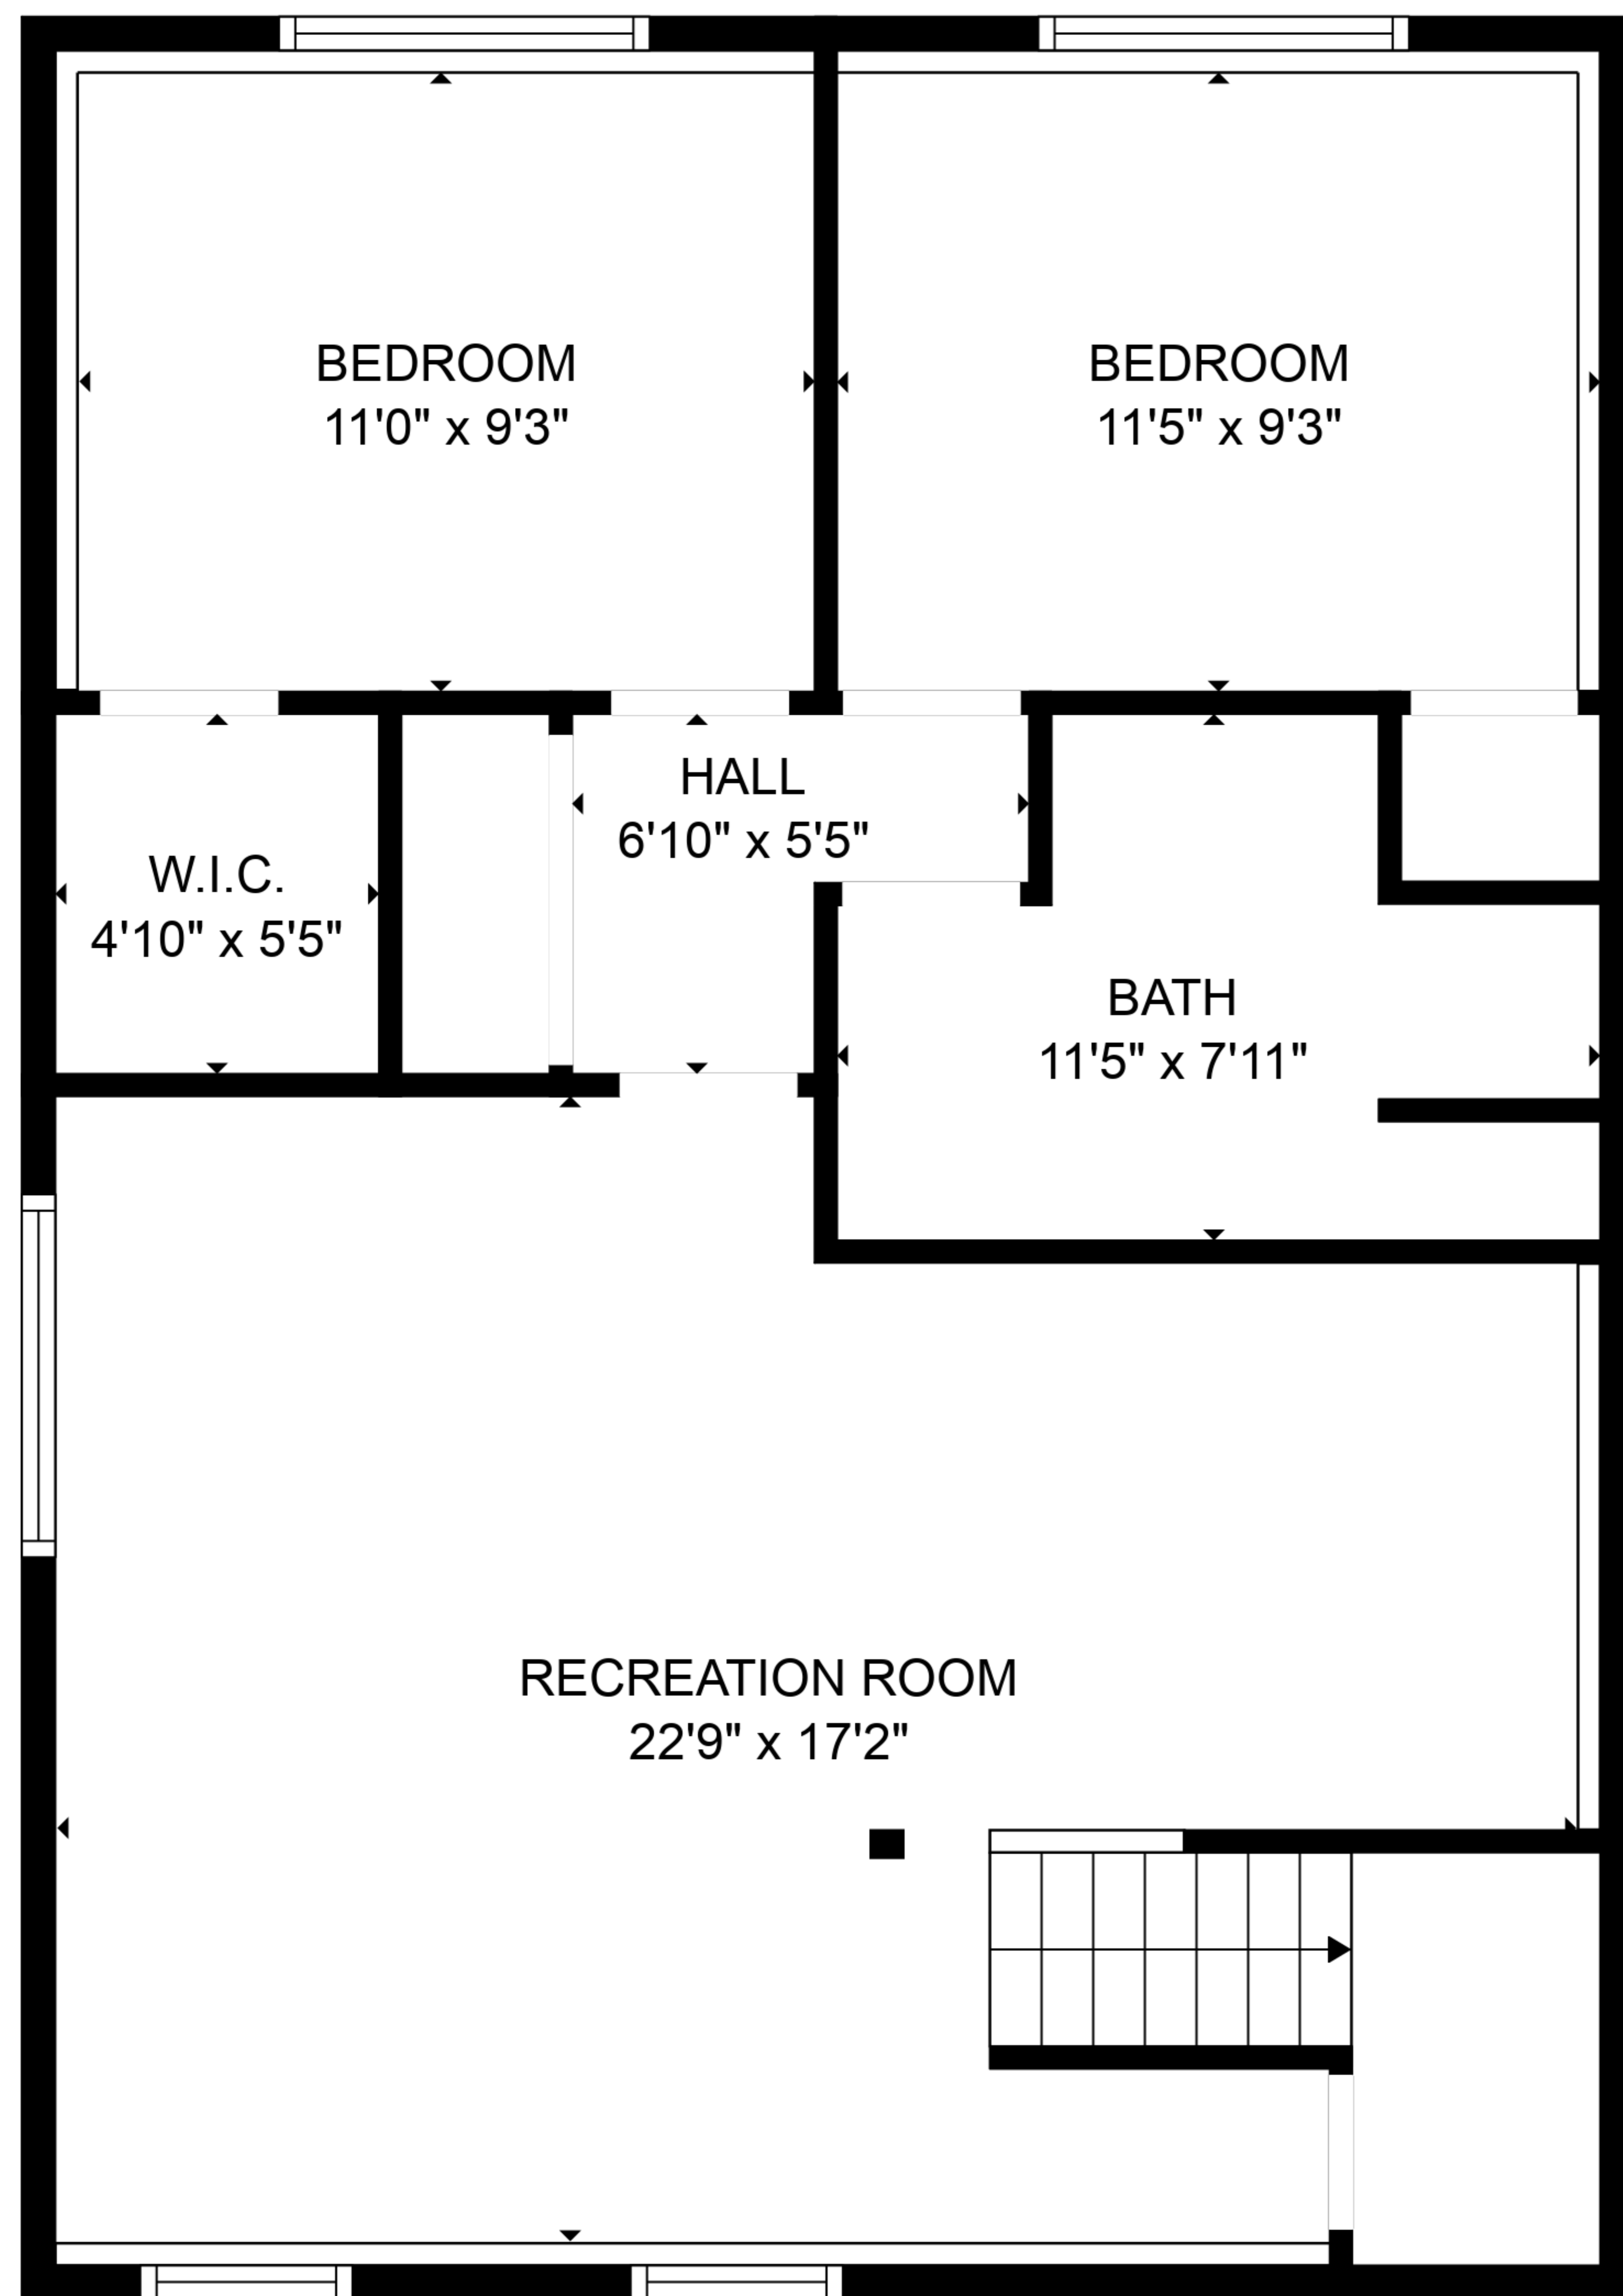

TOTAL: 1592 sq. ft
FLOOR 1: 769 sq. ft, FLOOR 2: 823 sq. ft
EXCLUDED AREAS: FIREPLACE: 10 sq. ft

TOTAL: 1592 sq. ft

FLOOR 1: 769 sq. ft, FLOOR 2: 823 sq. ft
EXCLUDED AREAS: FIREPLACE: 10 sq. ft

FLOOR 1

FLOOR 2

TOTAL: 1592 sq. ft
 FLOOR 1: 769 sq. ft, FLOOR 2: 823 sq. ft
 EXCLUDED AREAS: FIREPLACE: 10 sq. ft