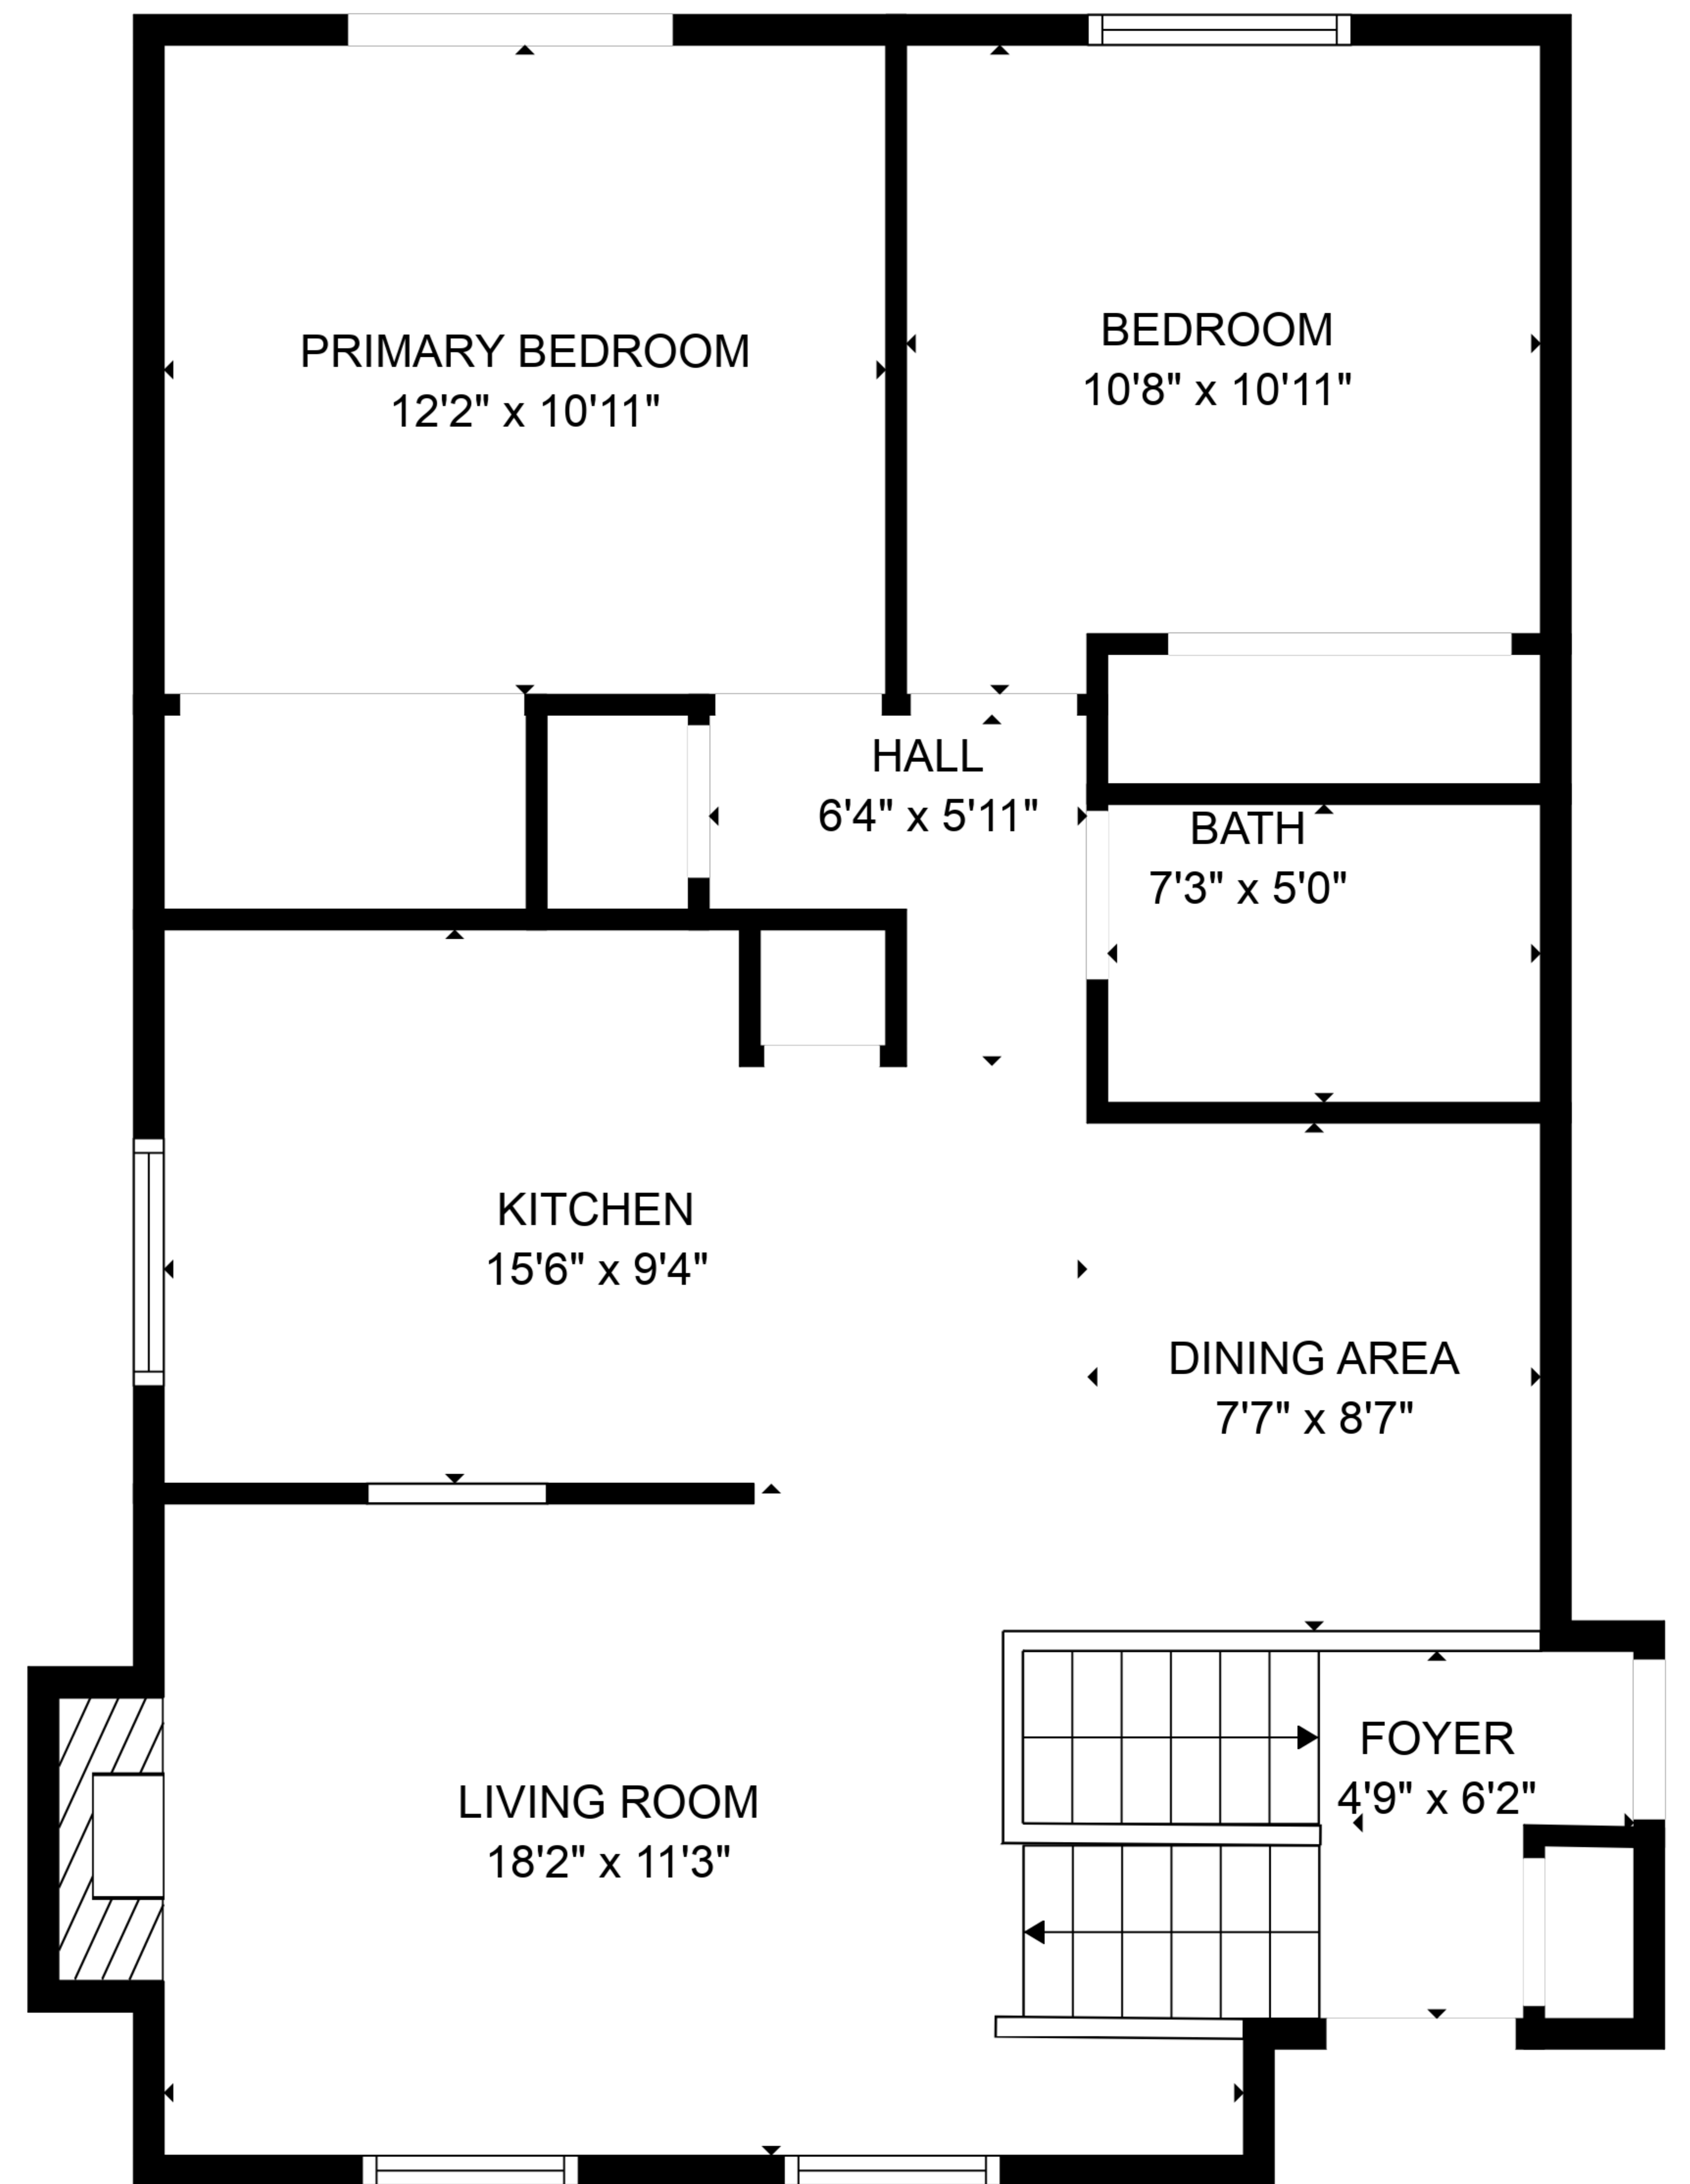

TOTAL: 1592 sq. ft
FLOOR 1: 769 sq. ft, FLOOR 2: 823 sq. ft
EXCLUDED AREAS: FIREPLACE: 10 sq. ft

TOTAL: 1592 sq. ft

FLOOR 1: 769 sq. ft, FLOOR 2: 823 sq. ft
EXCLUDED AREAS: FIREPLACE: 10 sq. ft

FLOOR 1

FLOOR 2

TOTAL: 1592 sq. ft
 FLOOR 1: 769 sq. ft, FLOOR 2: 823 sq. ft
 EXCLUDED AREAS: FIREPLACE: 10 sq. ft