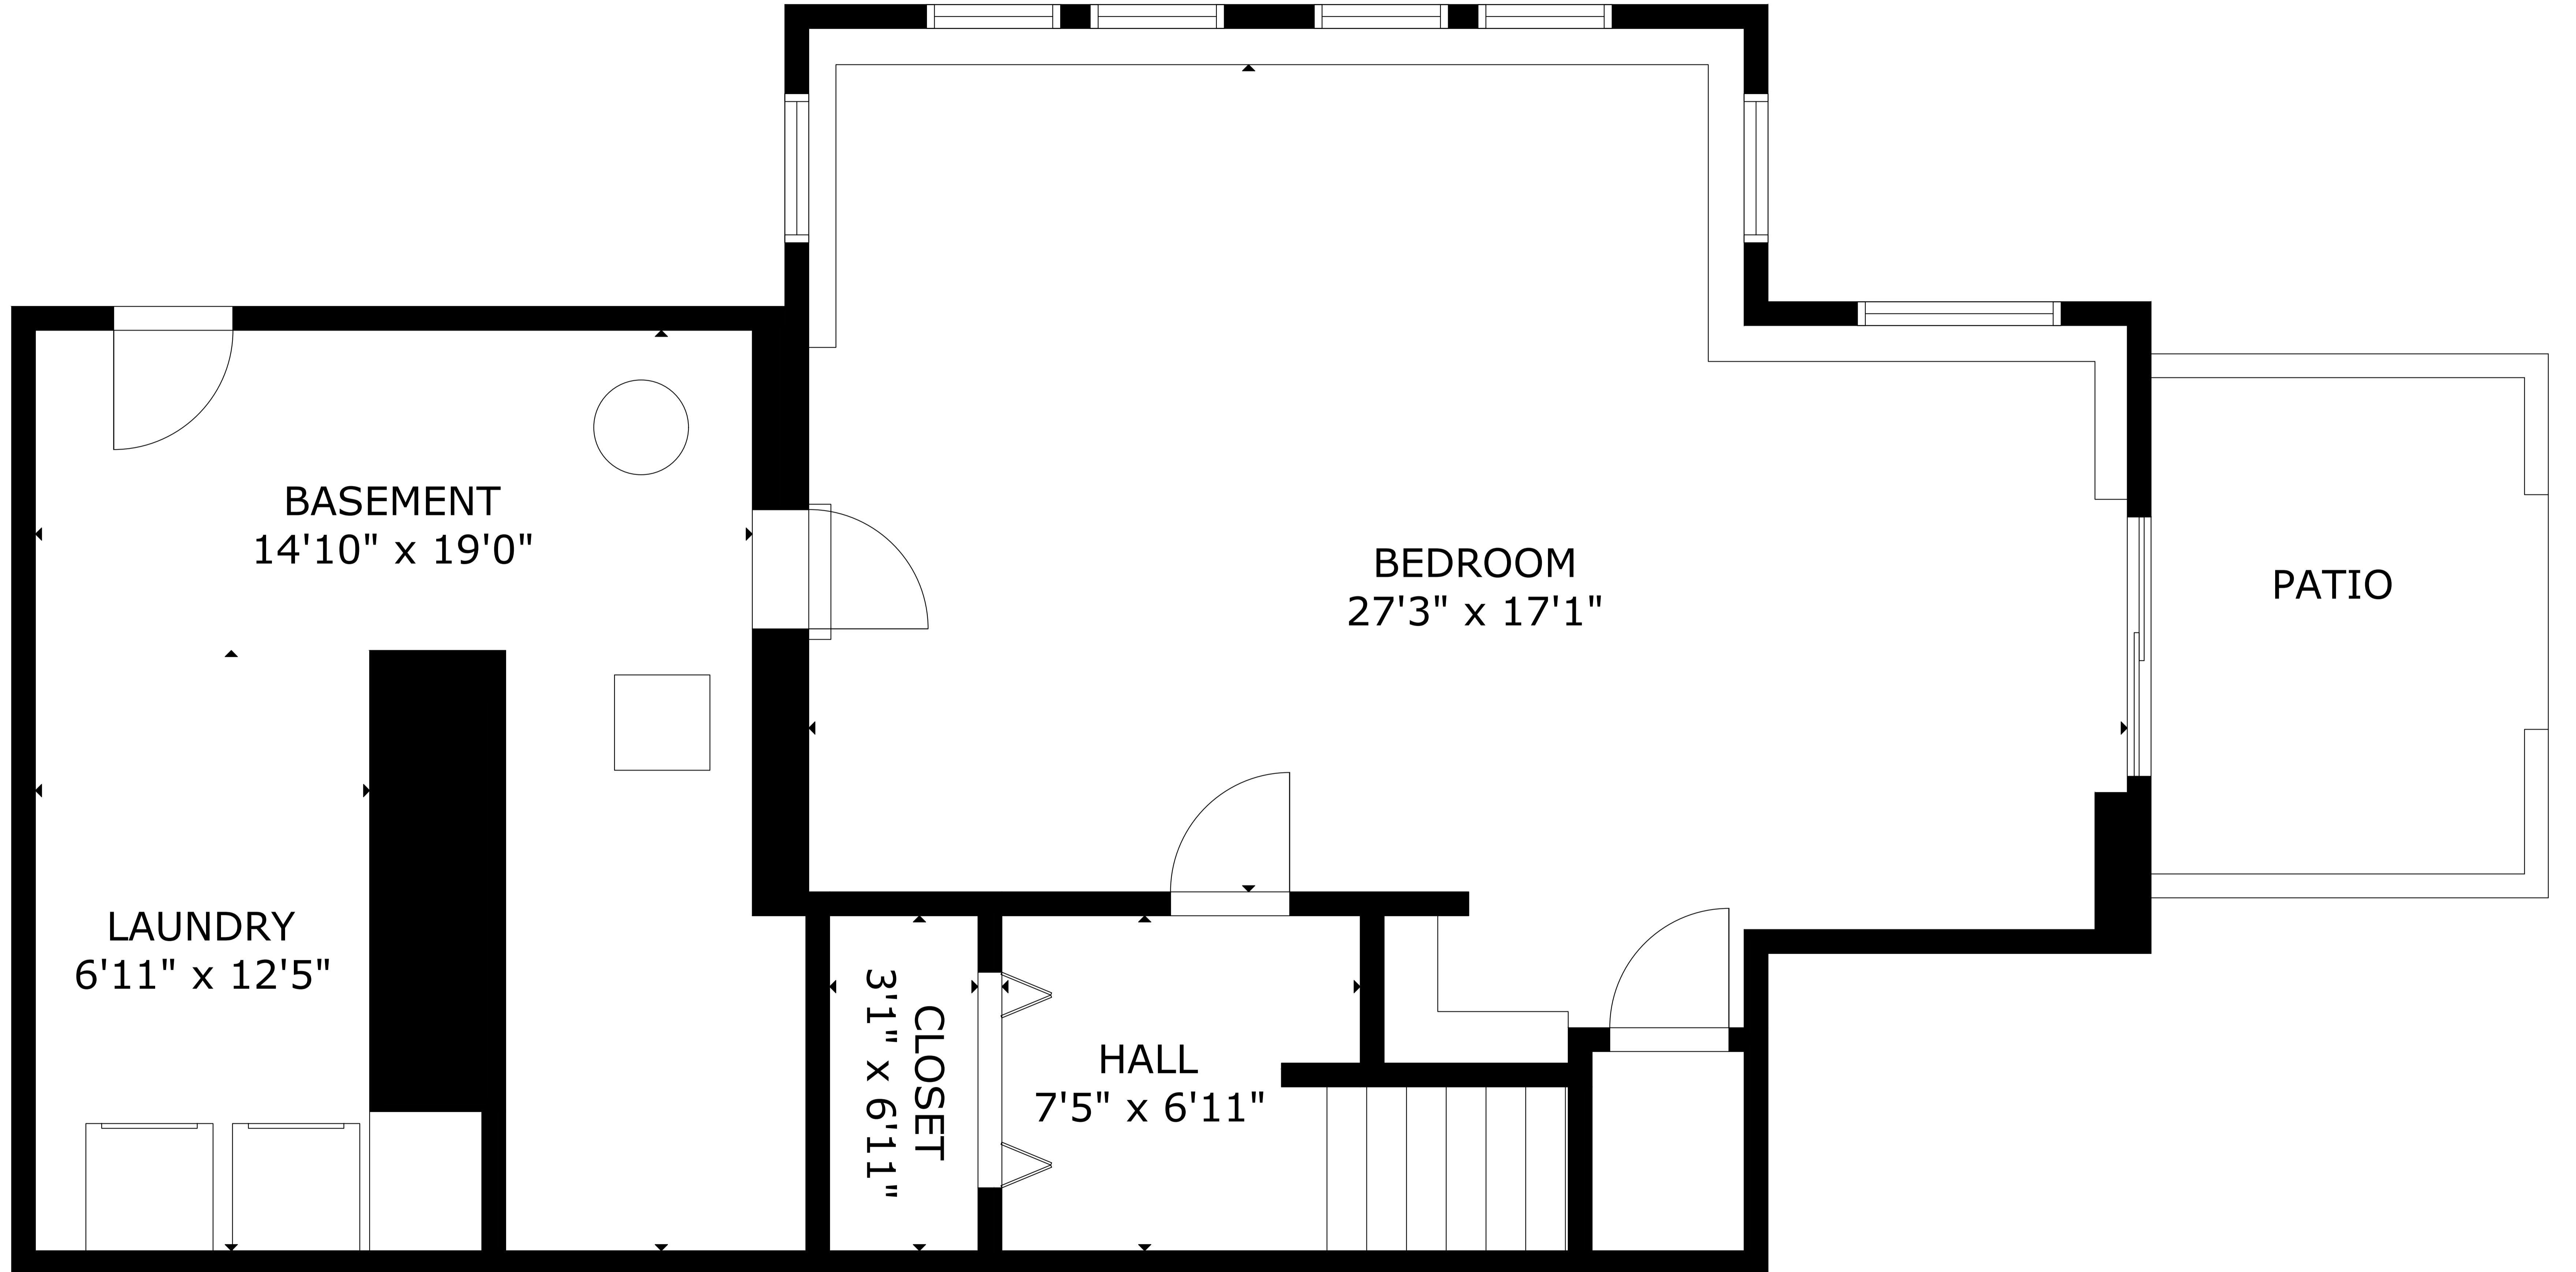

107 Wimbledon Drive, Yarmouth

GROSS INTERNAL AREA
TOTAL: 3,040 sq.ft

FLOOR 1: 889 sq.ft, FLOOR 2: 1,337 sq.ft, FLOOR 3: 814 sq.ft
SIZE AND DIMENSIONS ARE APPROXIMATE, ACTUAL MAY VARY