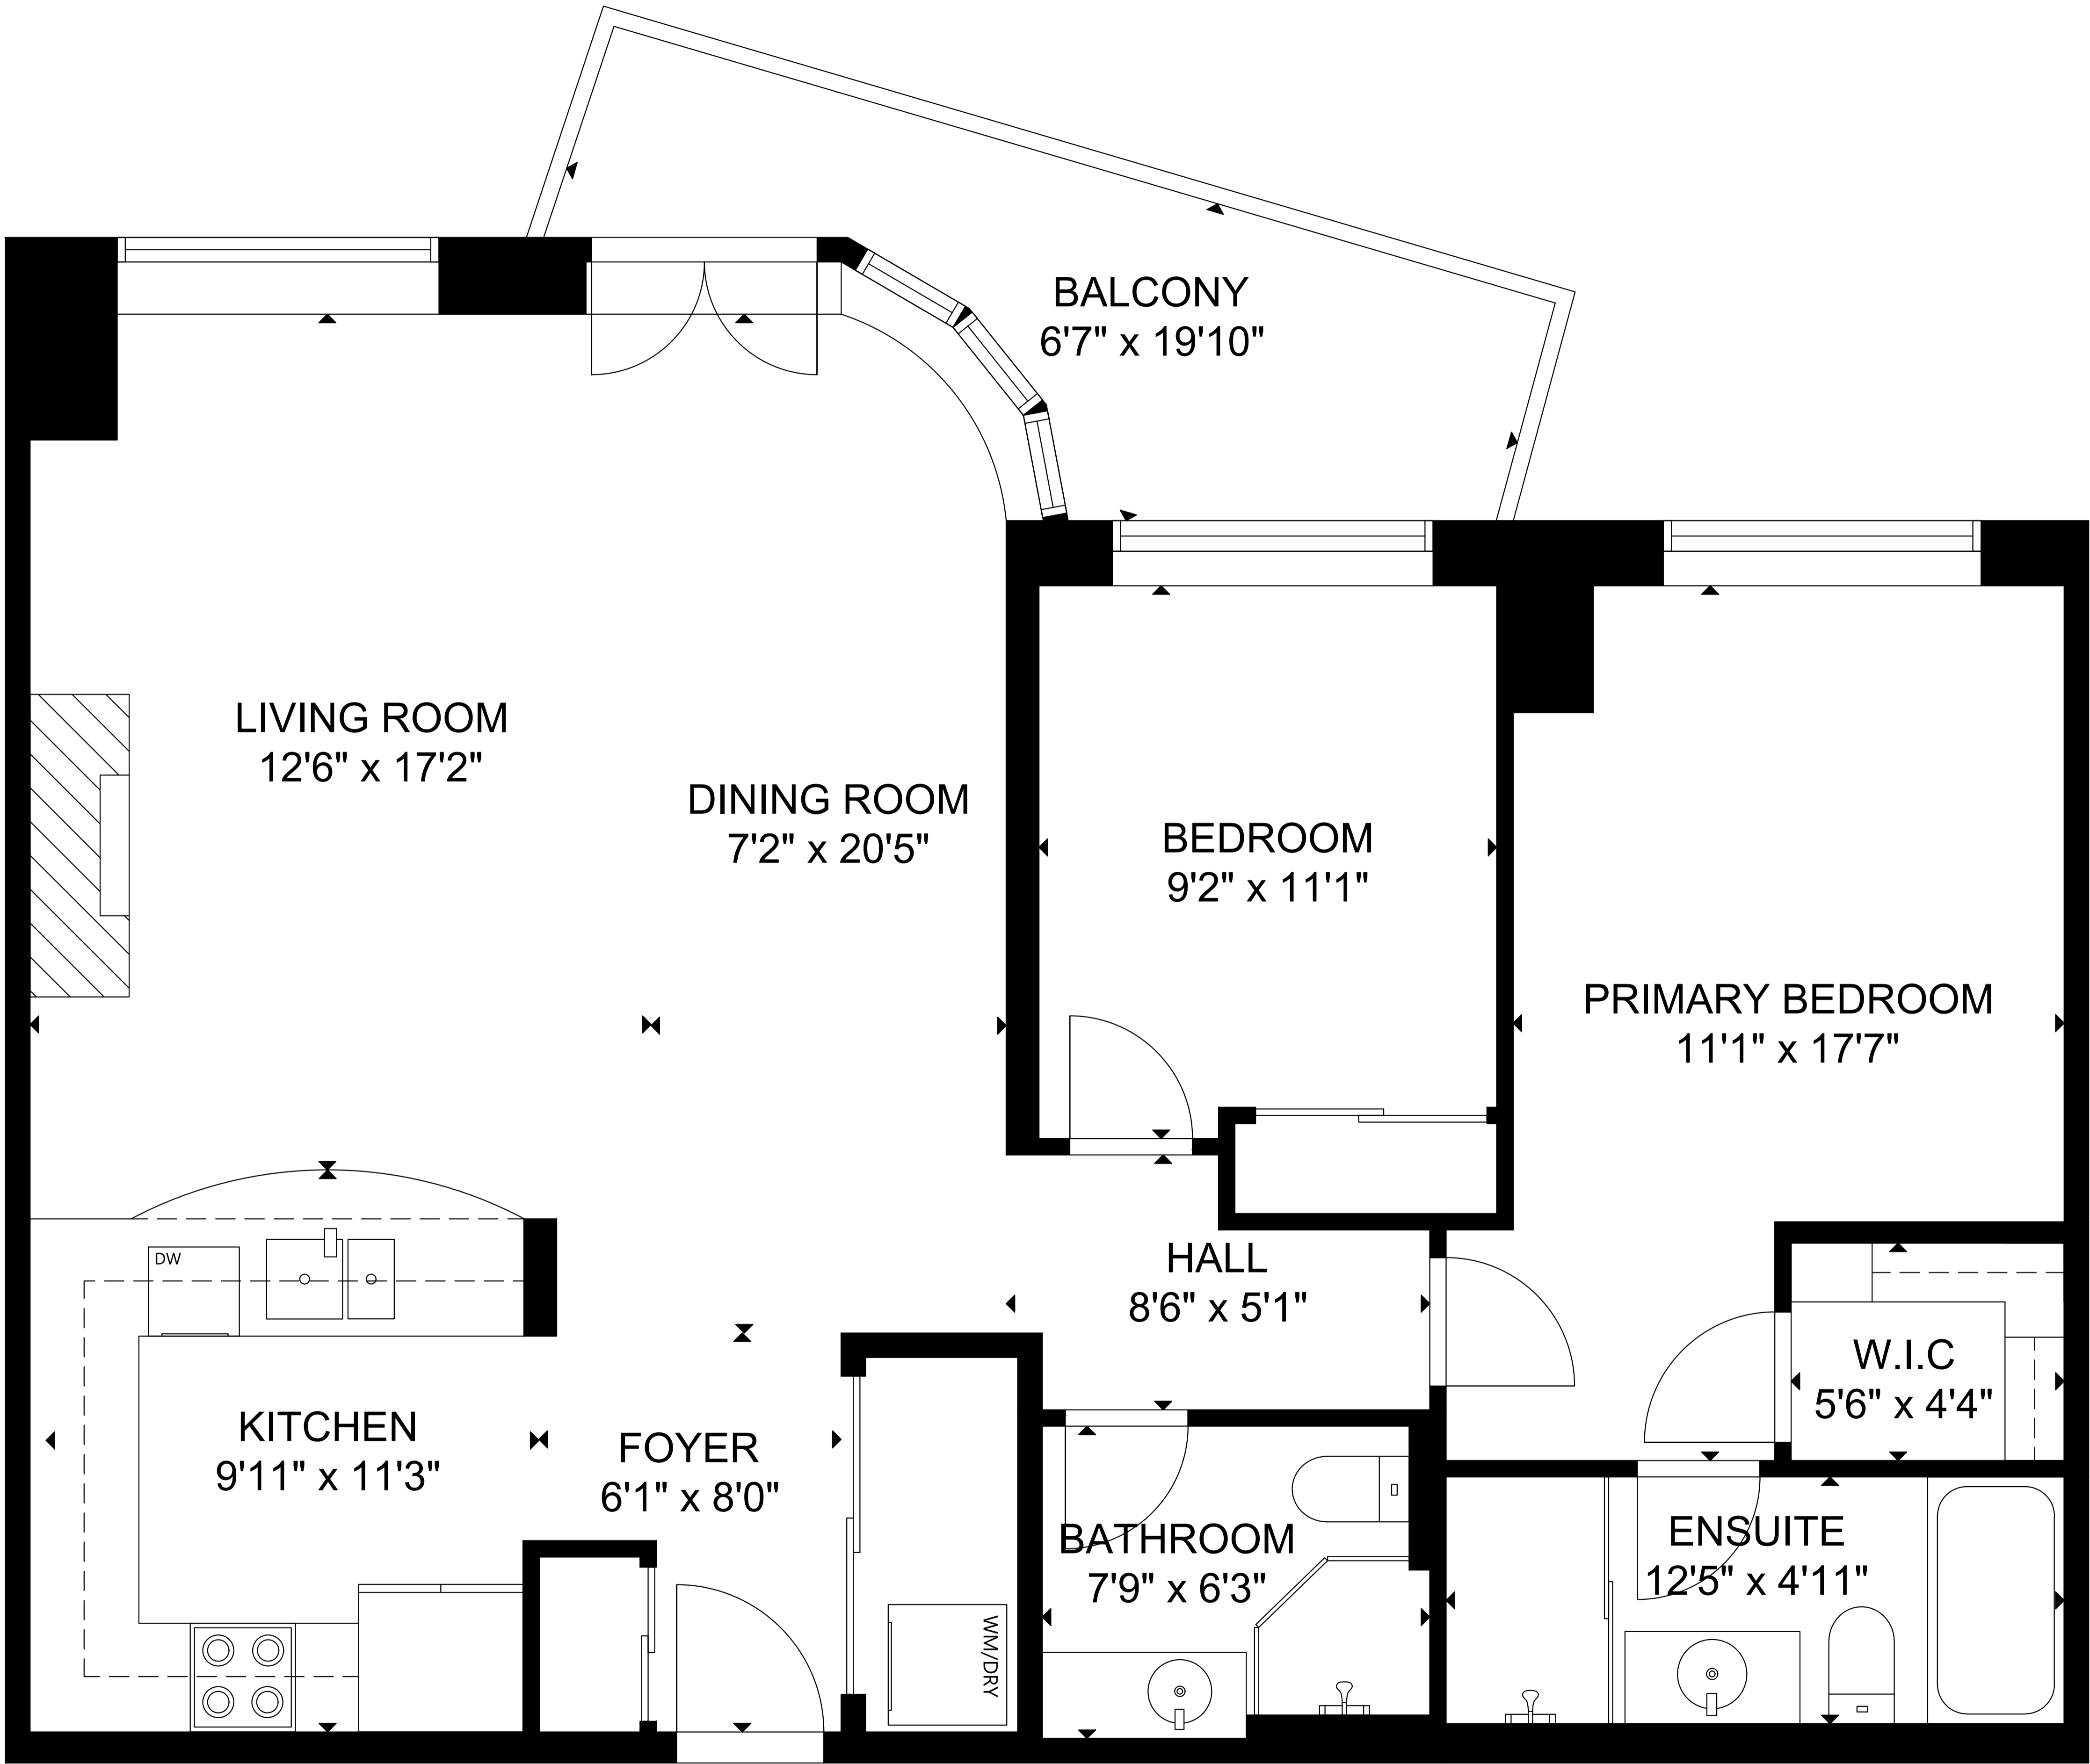

9 Boardwalk Drive, Suite 409

MAIN FLOOR

GROSS INTERNAL AREA
MAIN FLOOR: 1,078 sq ft
BALCONY: 91 sq ft
TOTAL: 1,078 sq ft
SIZE AND DIMENSIONS ARE APPROXIMATE, ACTUAL MAY VARY.