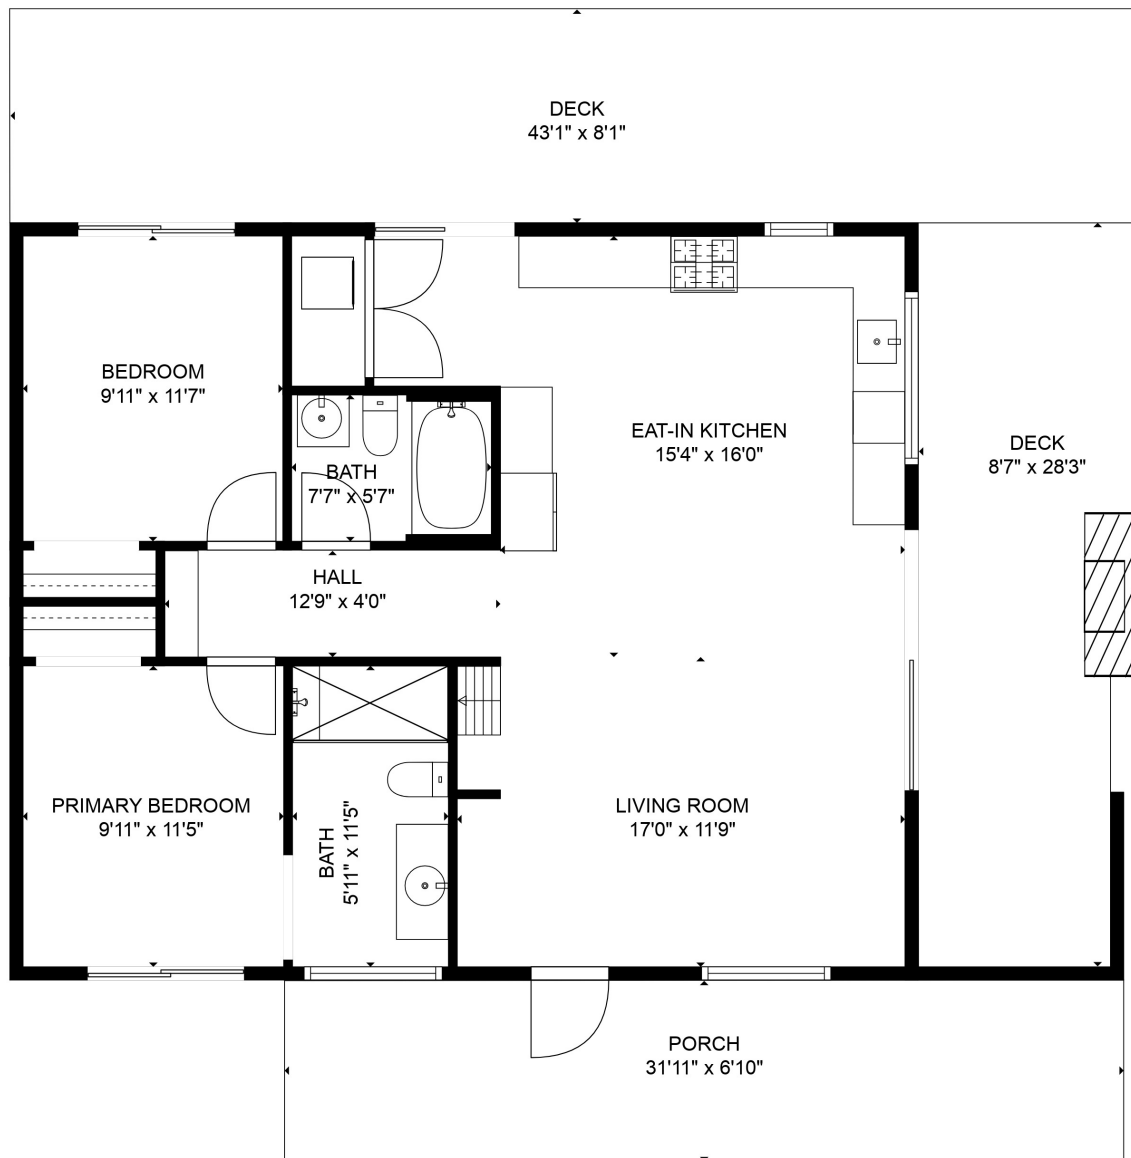

GROSS INTERNAL AREA  
 FLOOR 1: 934 sq. ft, FLOOR 2: 151 sq. ft  
 EXCLUDED AREAS: , DECK: 580 sq. ft  
 PORCH: 219 sq. ft  
 TOTAL: 1085 sq. ft  
 SIZES AND DIMENSIONS ARE APPROXIMATE, ACTUAL MAY VARY.

GROSS INTERNAL AREA  
FLOOR 1: 934 sq. ft, FLOOR 2: 151 sq. ft  
EXCLUDED AREAS: , DECK: 580 sq. ft  
PORCH: 219 sq. ft  
TOTAL: 1085 sq. ft  
SIZES AND DIMENSIONS ARE APPROXIMATE, ACTUAL MAY VARY.

GROSS INTERNAL AREA  
 FLOOR 1: 934 sq. ft, FLOOR 2: 151 sq. ft  
 EXCLUDED AREAS: , DECK: 580 sq. ft  
 PORCH: 219 sq. ft  
 TOTAL: 1085 sq. ft  
 SIZES AND DIMENSIONS ARE APPROXIMATE, ACTUAL MAY VARY.