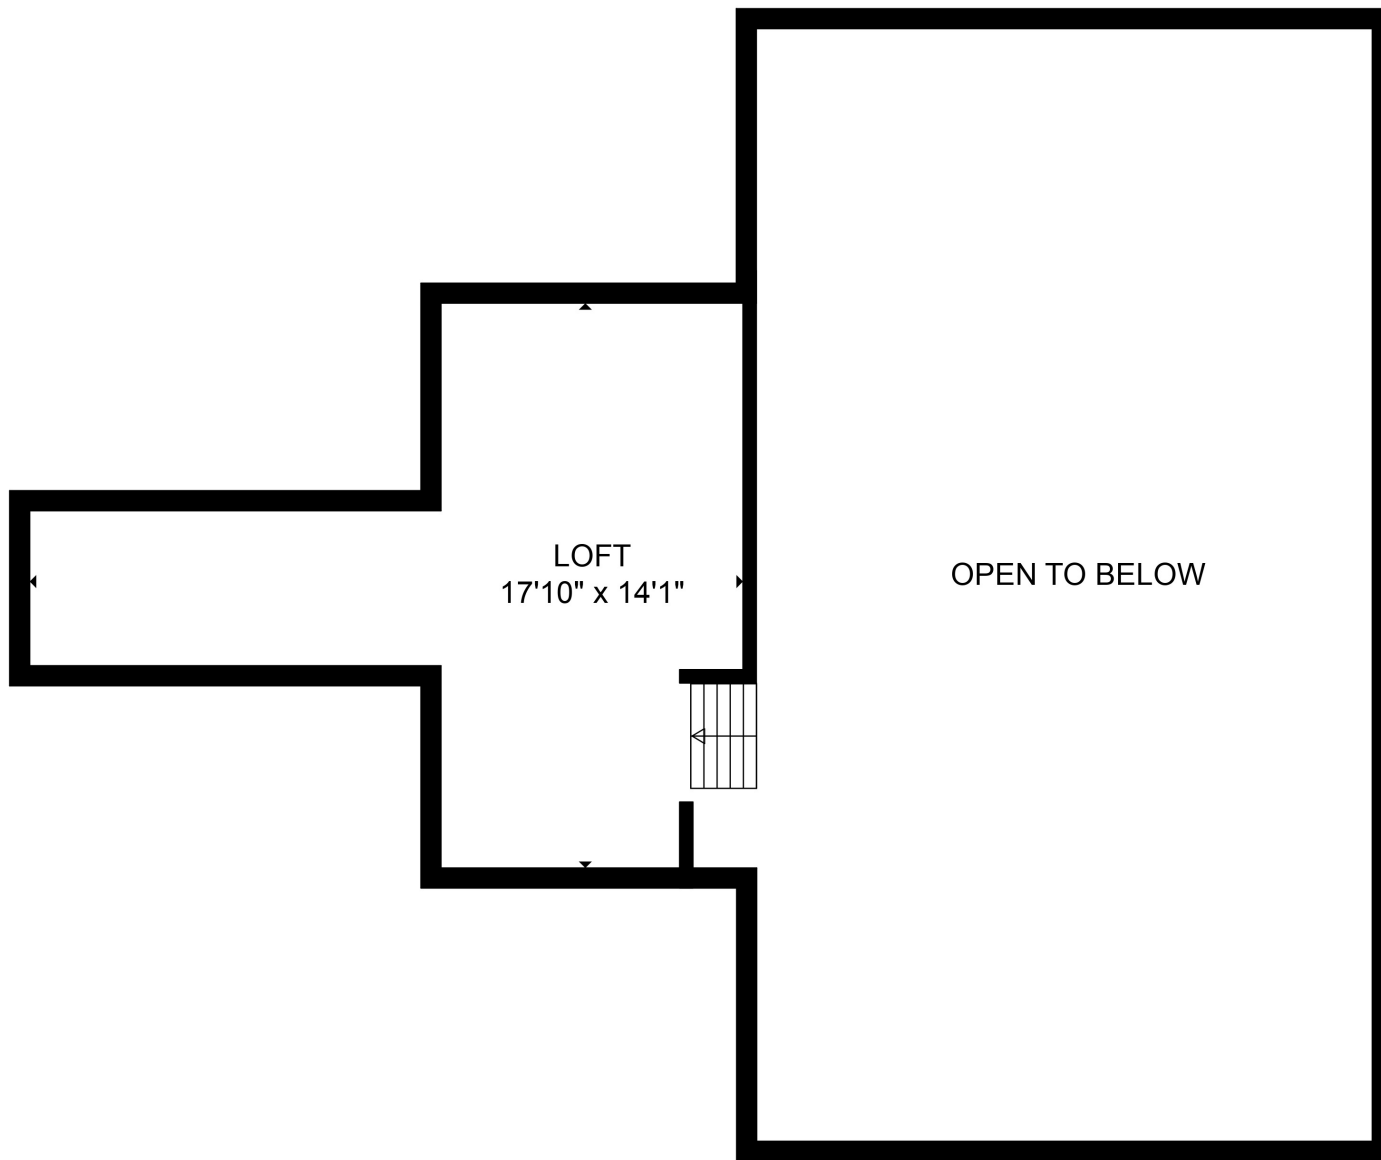

GROSS INTERNAL AREA  
 FLOOR 1: 934 sq. ft, FLOOR 2: 151 sq. ft  
 EXCLUDED AREAS: , DECK: 580 sq. ft  
 PORCH: 219 sq. ft  
 TOTAL: 1085 sq. ft  
 SIZES AND DIMENSIONS ARE APPROXIMATE, ACTUAL MAY VARY.

GROSS INTERNAL AREA  
FLOOR 1: 934 sq. ft, FLOOR 2: 151 sq. ft  
EXCLUDED AREAS: , DECK: 580 sq. ft  
PORCH: 219 sq. ft  
TOTAL: 1085 sq. ft  
SIZES AND DIMENSIONS ARE APPROXIMATE, ACTUAL MAY VARY.

GROSS INTERNAL AREA  
 FLOOR 1: 934 sq. ft, FLOOR 2: 151 sq. ft  
 EXCLUDED AREAS: , DECK: 580 sq. ft  
 PORCH: 219 sq. ft  
 TOTAL: 1085 sq. ft  
 SIZES AND DIMENSIONS ARE APPROXIMATE, ACTUAL MAY VARY.