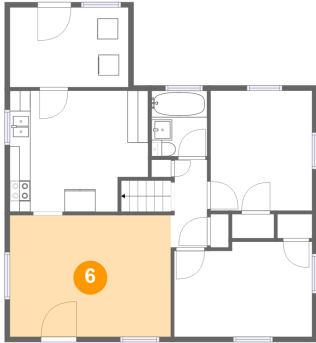

2001 Mountain Avenue, Mountain View, Salem, Salem, Virginia, United States, 24153

6 Floor 1 - Living Room

Dimensions: 15'7" x 11'9"
Area: 182 sq. ft
Counted as living area: Yes

Heated: Yes
Finished: Yes
Enclosed: Yes
Contiguous: Yes
Permitted: Yes
Wet space: No
Addition: No
Conversion: No