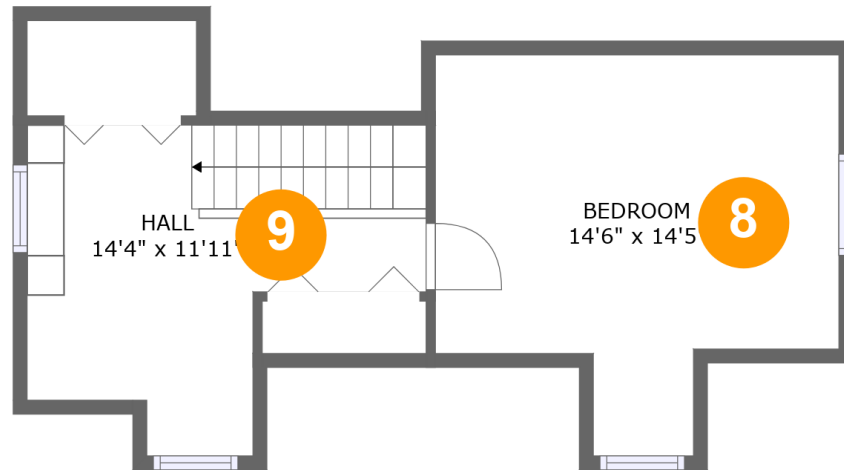

**2001 Mountain Avenue, Mountain View, Salem,
Salem, Virginia, United States, 24153**

Room dimensions

Floor 2

Total sqft: 385 Living area: 360

#		Dimensions	sqft	Counted as living area
8	Bedroom	14'6" x 14'5"	168 sq. ft	Yes
9	Hall	14'4" x 11'11"	118 sq. ft	Yes