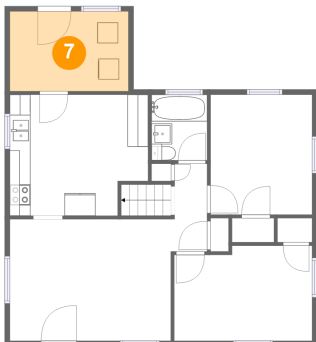

## 6 Floor 1 - Living Room

Dimensions: 15'7" x 11'9"  
Area: 182 sq. ft  
Counted as living area: Yes

Heated: Yes  
Finished: Yes  
Enclosed: Yes  
Contiguous: Yes  
Permitted: Yes  
Wet space: No  
Addition: No  
Conversion: No

## 7 Floor 1 - Utility

Dimensions: 11'5" x 7'8"  
Area: 88 sq. ft  
Counted as living area: Yes

Heated: Yes  
Finished: Yes  
Enclosed: Yes  
Contiguous: Yes  
Permitted: Yes  
Wet space: No  
Addition: No  
Conversion: No