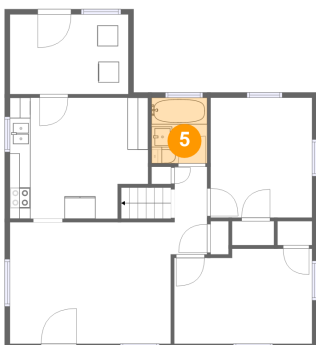

5 Floor 1 - Bath

Dimensions: 5'4" x 6'4"
Area: 34 sq. ft
Counted as living area: Yes

Heated: Yes
Finished: Yes
Enclosed: Yes
Contiguous: Yes
Permitted: Yes
Wet space: Yes
Addition: No
Conversion: No