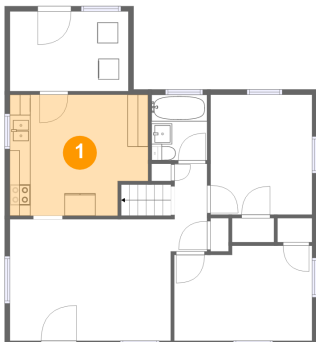

## Room dimensions

Floor 2

Total sqft: 385 Living area: 360

#		Dimensions	sqft	Counted as living area
8	Bedroom	14'6" x 14'5"	168 sq. ft	Yes
9	Hall	14'4" x 11'11"	118 sq. ft	Yes

## 1 Floor 1 - Kitchen

Dimensions: 13'4" x 11'8"  
Area: 146 sq. ft  
Counted as living area: Yes

Heated: Yes  
Finished: Yes  
Enclosed: Yes  
Contiguous: Yes  
Permitted: Yes  
Wet space: No  
Addition: No  
Conversion: No