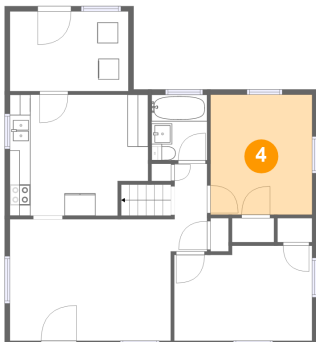

4 Floor 1 - Bedroom

Dimensions: 9'10" x 11'7"
Area: 114 sq. ft
Counted as living area: Yes

Heated: Yes
Finished: Yes
Enclosed: Yes
Contiguous: Yes
Permitted: Yes
Wet space: No
Addition: No
Conversion: No