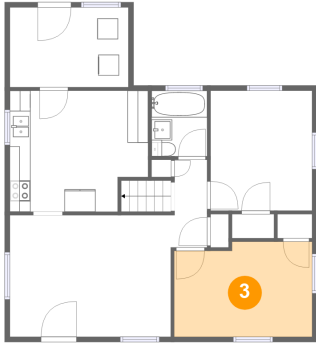

2001 Mountain Avenue, Mountain View, Salem, Salem, Virginia, United States, 24153

3 Floor 1 - Bedroom

Dimensions: 13'4" x 9'2"
Area: 117 sq. ft
Counted as living area: Yes

Heated: Yes
Finished: Yes
Enclosed: Yes
Contiguous: Yes
Permitted: Yes
Wet space: No
Addition: No
Conversion: No