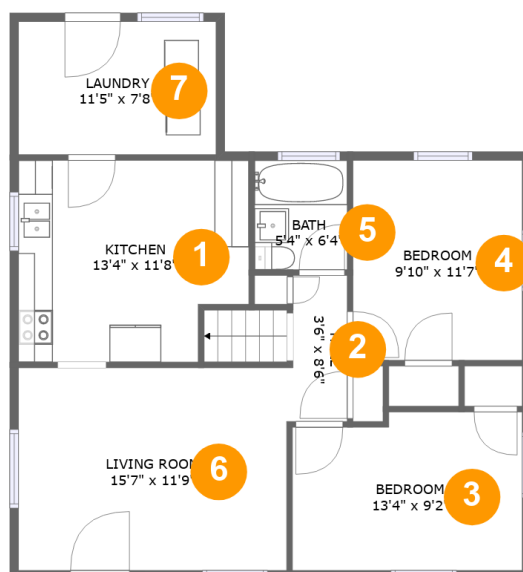

## Property summary

 **0** Garages

 **3** Bedrooms

 **1** Bathrooms

 **0** Half baths

 **2** Floors

 **1,208**  
Gross living  
area sqft

 **1,233**  
Total sqft

## Room dimensions

Floor 1

Total sqft: 848 Living area: 848

#		Dimensions	sqft	Counted as living area
1	Kitchen	13'4" x 11'8"	146 sq. ft	Yes
2	Hall	3'6" x 8'6"	28 sq. ft	Yes
3	Bedroom	13'4" x 9'2"	117 sq. ft	Yes
4	Bedroom	9'10" x 11'7"	114 sq. ft	Yes
5	Bath	5'4" x 6'4"	34 sq. ft	Yes
6	Living Room	15'7" x 11'9"	182 sq. ft	Yes
7	Utility	11'5" x 7'8"	88 sq. ft	Yes

## 1 Floor 1 - Kitchen

Dimensions: 13'4" x 11'8"  
Area: 146 sq. ft  
Counted as living area: Yes

Heated: Yes  
Finished: Yes  
Enclosed: Yes  
Contiguous: Yes  
Permitted: Yes  
Wet space: No  
Addition: No  
Conversion: No

## 8 Floor 2 - Bedroom

Dimensions: 14'6" x 14'5"  
Area: 168 sq. ft  
Counted as living area: Yes

Heated: Yes  
Finished: Yes  
Enclosed: Yes  
Contiguous: Yes  
Permitted: Yes  
Wet space: No  
Addition: No  
Conversion: No