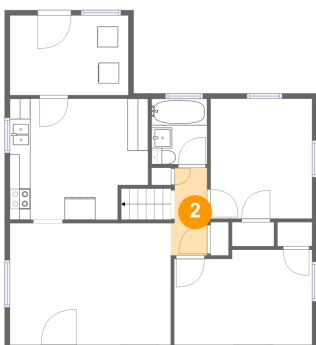

2 Floor 1 - Hall

Dimensions: 3'6" x 8'6"
Area: 28 sq. ft
Counted as living area: Yes

Heated: Yes
Finished: Yes
Enclosed: Yes
Contiguous: Yes
Permitted: Yes
Wet space: No
Addition: No
Conversion: No