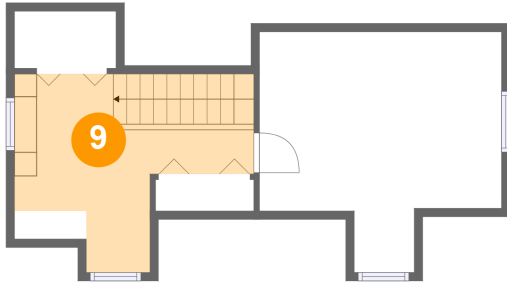

## 7 Floor 1 - Utility

Dimensions: 11'5" x 7'8"  
Area: 88 sq. ft  
Counted as living area: Yes

Heated: Yes  
Finished: Yes  
Enclosed: Yes  
Contiguous: Yes  
Permitted: Yes  
Wet space: No  
Addition: No  
Conversion: No

## 8 Floor 2 - Bedroom

Dimensions: 14'6" x 14'5"  
Area: 168 sq. ft  
Counted as living area: Yes

Heated: Yes  
Finished: Yes  
Enclosed: Yes  
Contiguous: Yes  
Permitted: Yes  
Wet space: No  
Addition: No  
Conversion: No

**2001 Mountain Avenue, Mountain View, Salem,  
Salem, Virginia, United States, 24153**

**9 Floor 2 - Hall**

**Dimensions: 14'4" x 11'11"**  
**Area: 118 sq. ft**  
**Counted as living area: Yes**

**Heated: Yes**  
**Finished: Yes**  
**Enclosed: Yes**  
**Contiguous: Yes**  
**Permitted: Yes**  
**Wet space: No**  
**Addition: No**  
**Conversion: No**