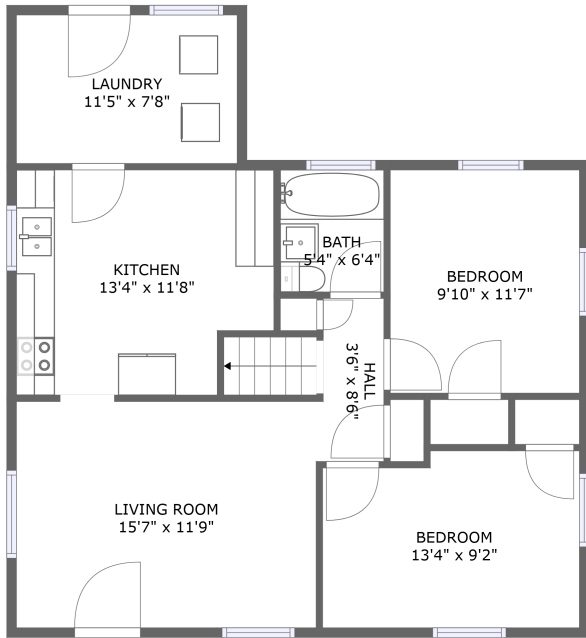

2001 Mountain Avenue, Mountain View, Salem, Salem, Virginia, United States, 24153

FLOOR 1