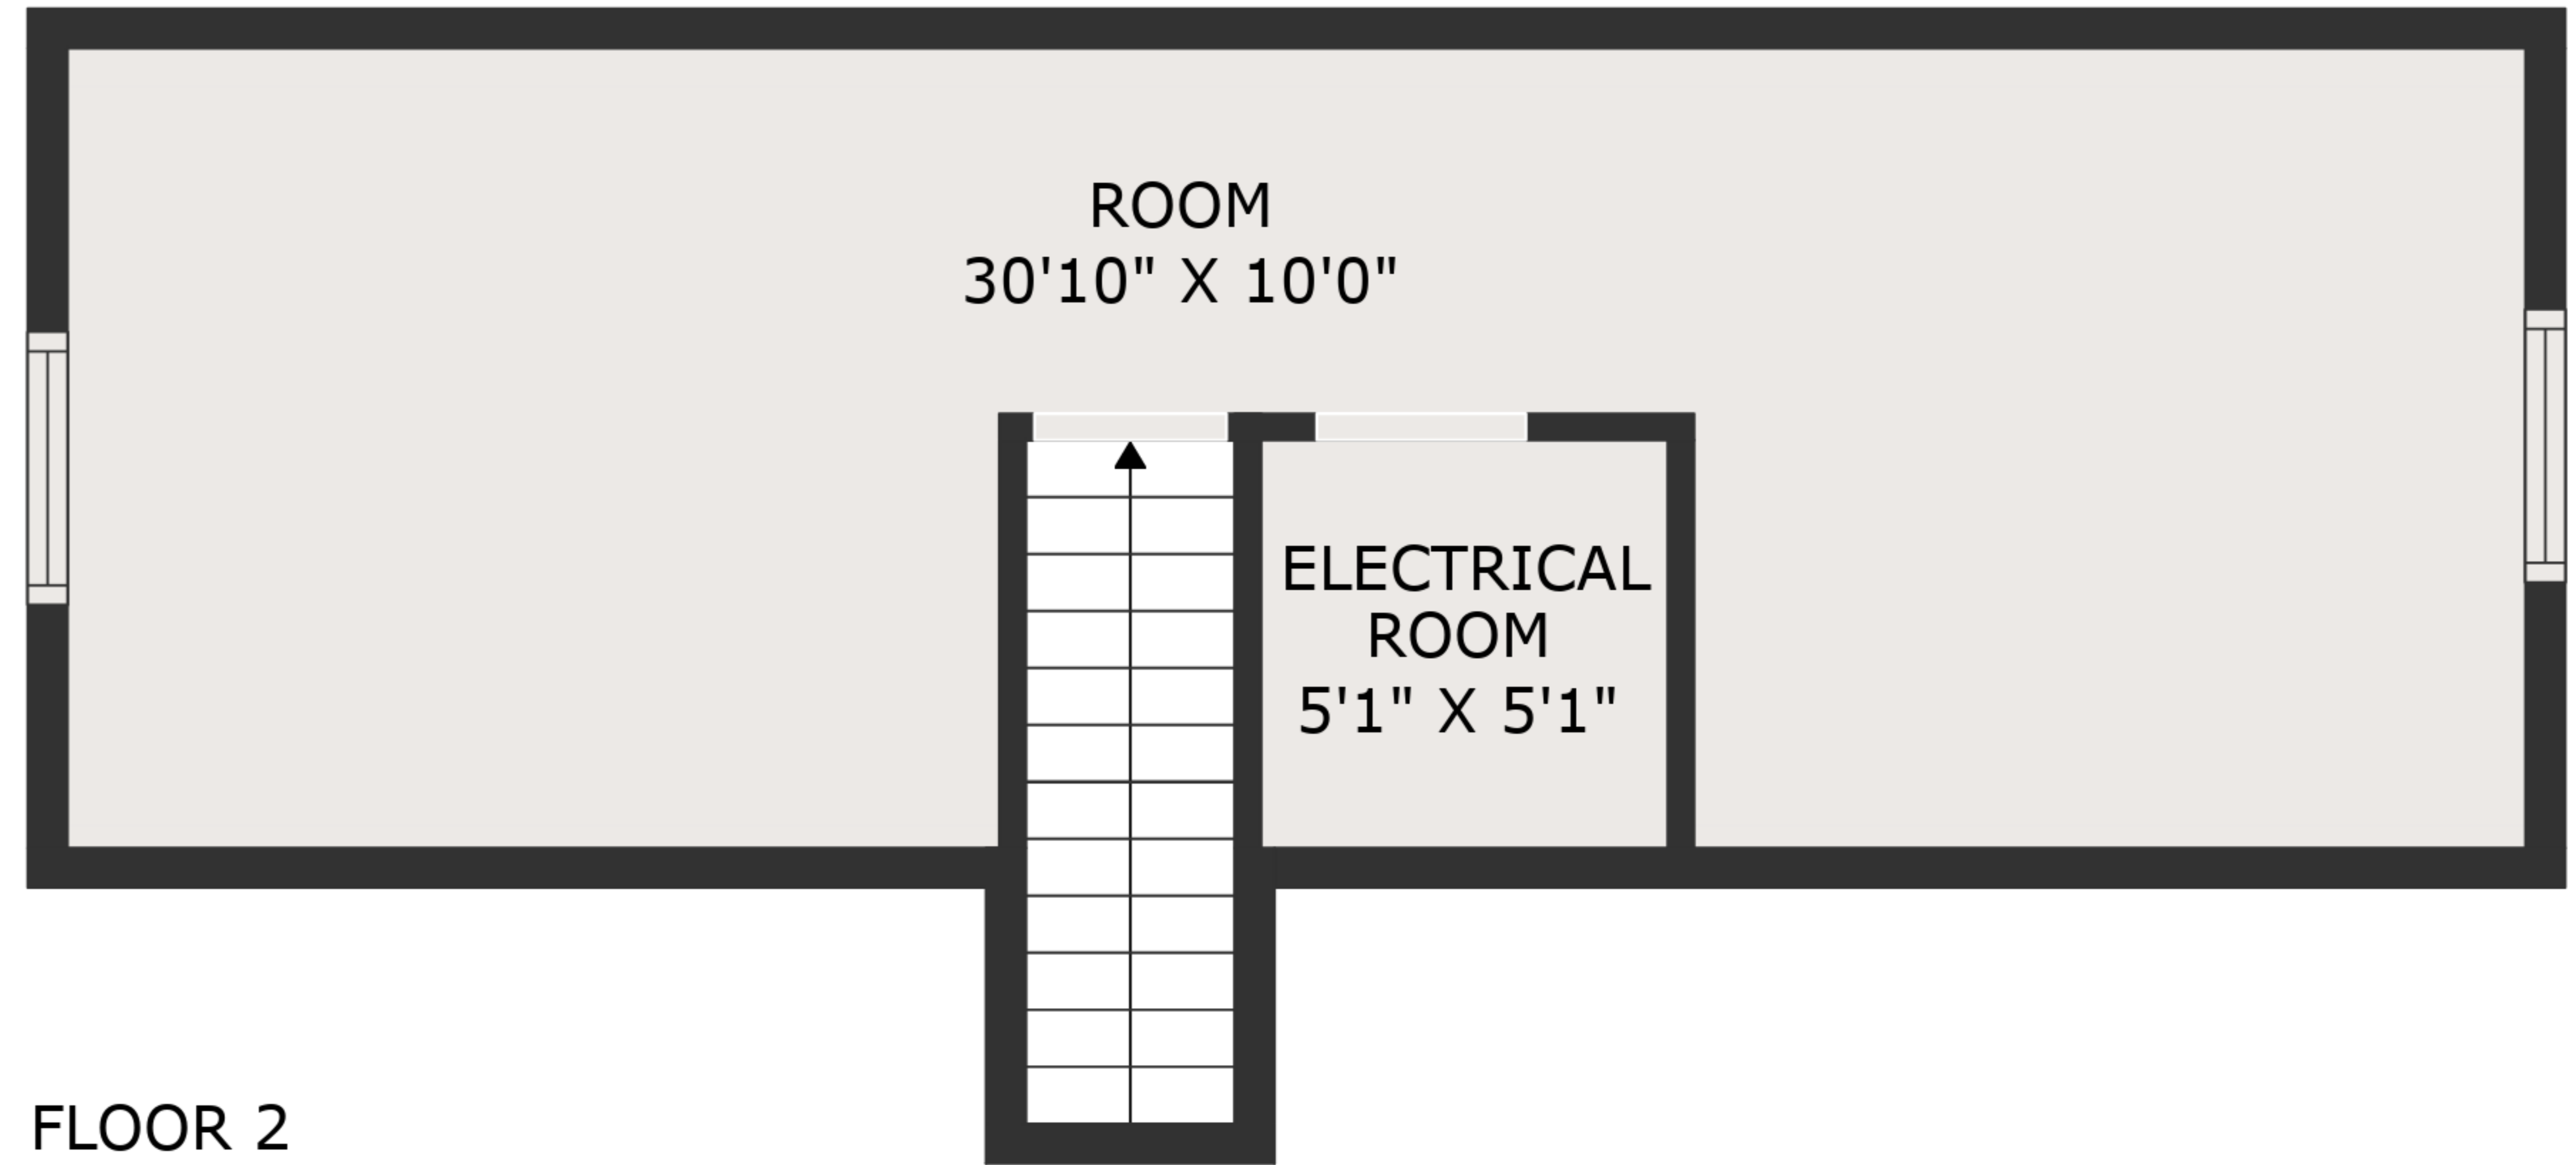

TOTAL: 1263 sq. ft

FLOOR 1: 967 sq. ft, FLOOR 2: 296 sq. ft
EXCLUDED AREAS: LOW CEILING: 23 sq. ft

MEASUREMENTS ARE DEEMED HIGHLY RELIABLE BUT NOT GUARANTEED.

ROOM
30'10" X 10'0"

ELECTRICAL
ROOM
5'1" X 5'1"

TOTAL: 1263 sq. ft

FLOOR 1: 967 sq. ft, FLOOR 2: 296 sq. ft
EXCLUDED AREAS: LOW CEILING: 23 sq. ft

MEASUREMENTS ARE DEEMED HIGHLY RELIABLE BUT NOT GUARANTEED.

FLOOR 1

FLOOR 2

TOTAL: 1263 sq. ft
 FLOOR 1: 967 sq. ft, FLOOR 2: 296 sq. ft
 EXCLUDED AREAS: LOW CEILING: 23 sq. ft