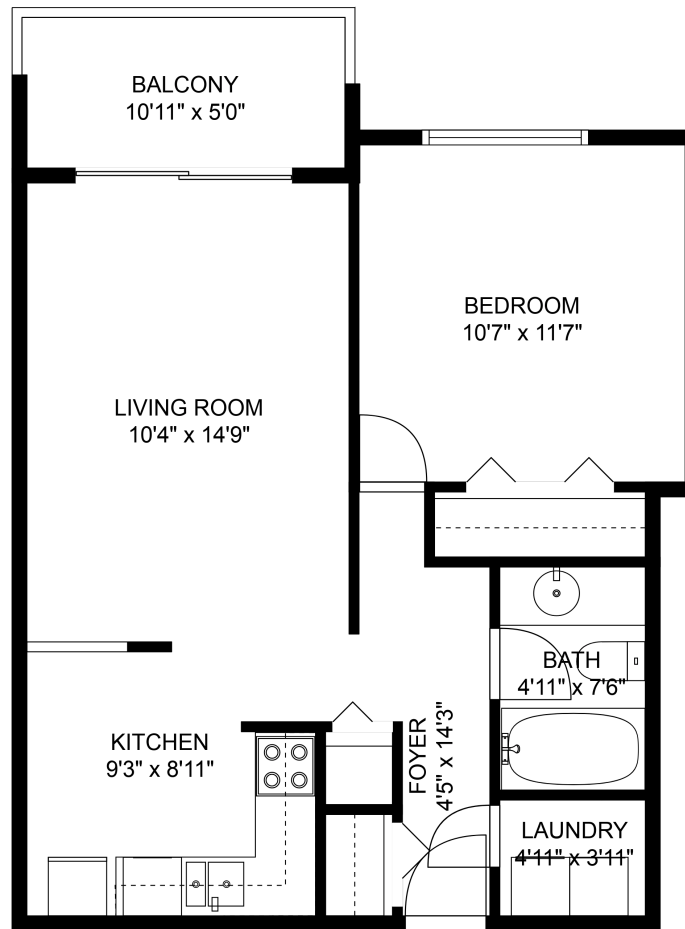

Floor Plan

Estimated Area:
Main Floor: 593 Sq. Ft
Total: 593 Sq. Ft

208 45702 Watson Road
Chilliwack, BC V2R3E6

Lukas Matheson

Cell: 604-819-7441
Office: 604-393-7880
Email: lukas@lukasmatheson.com