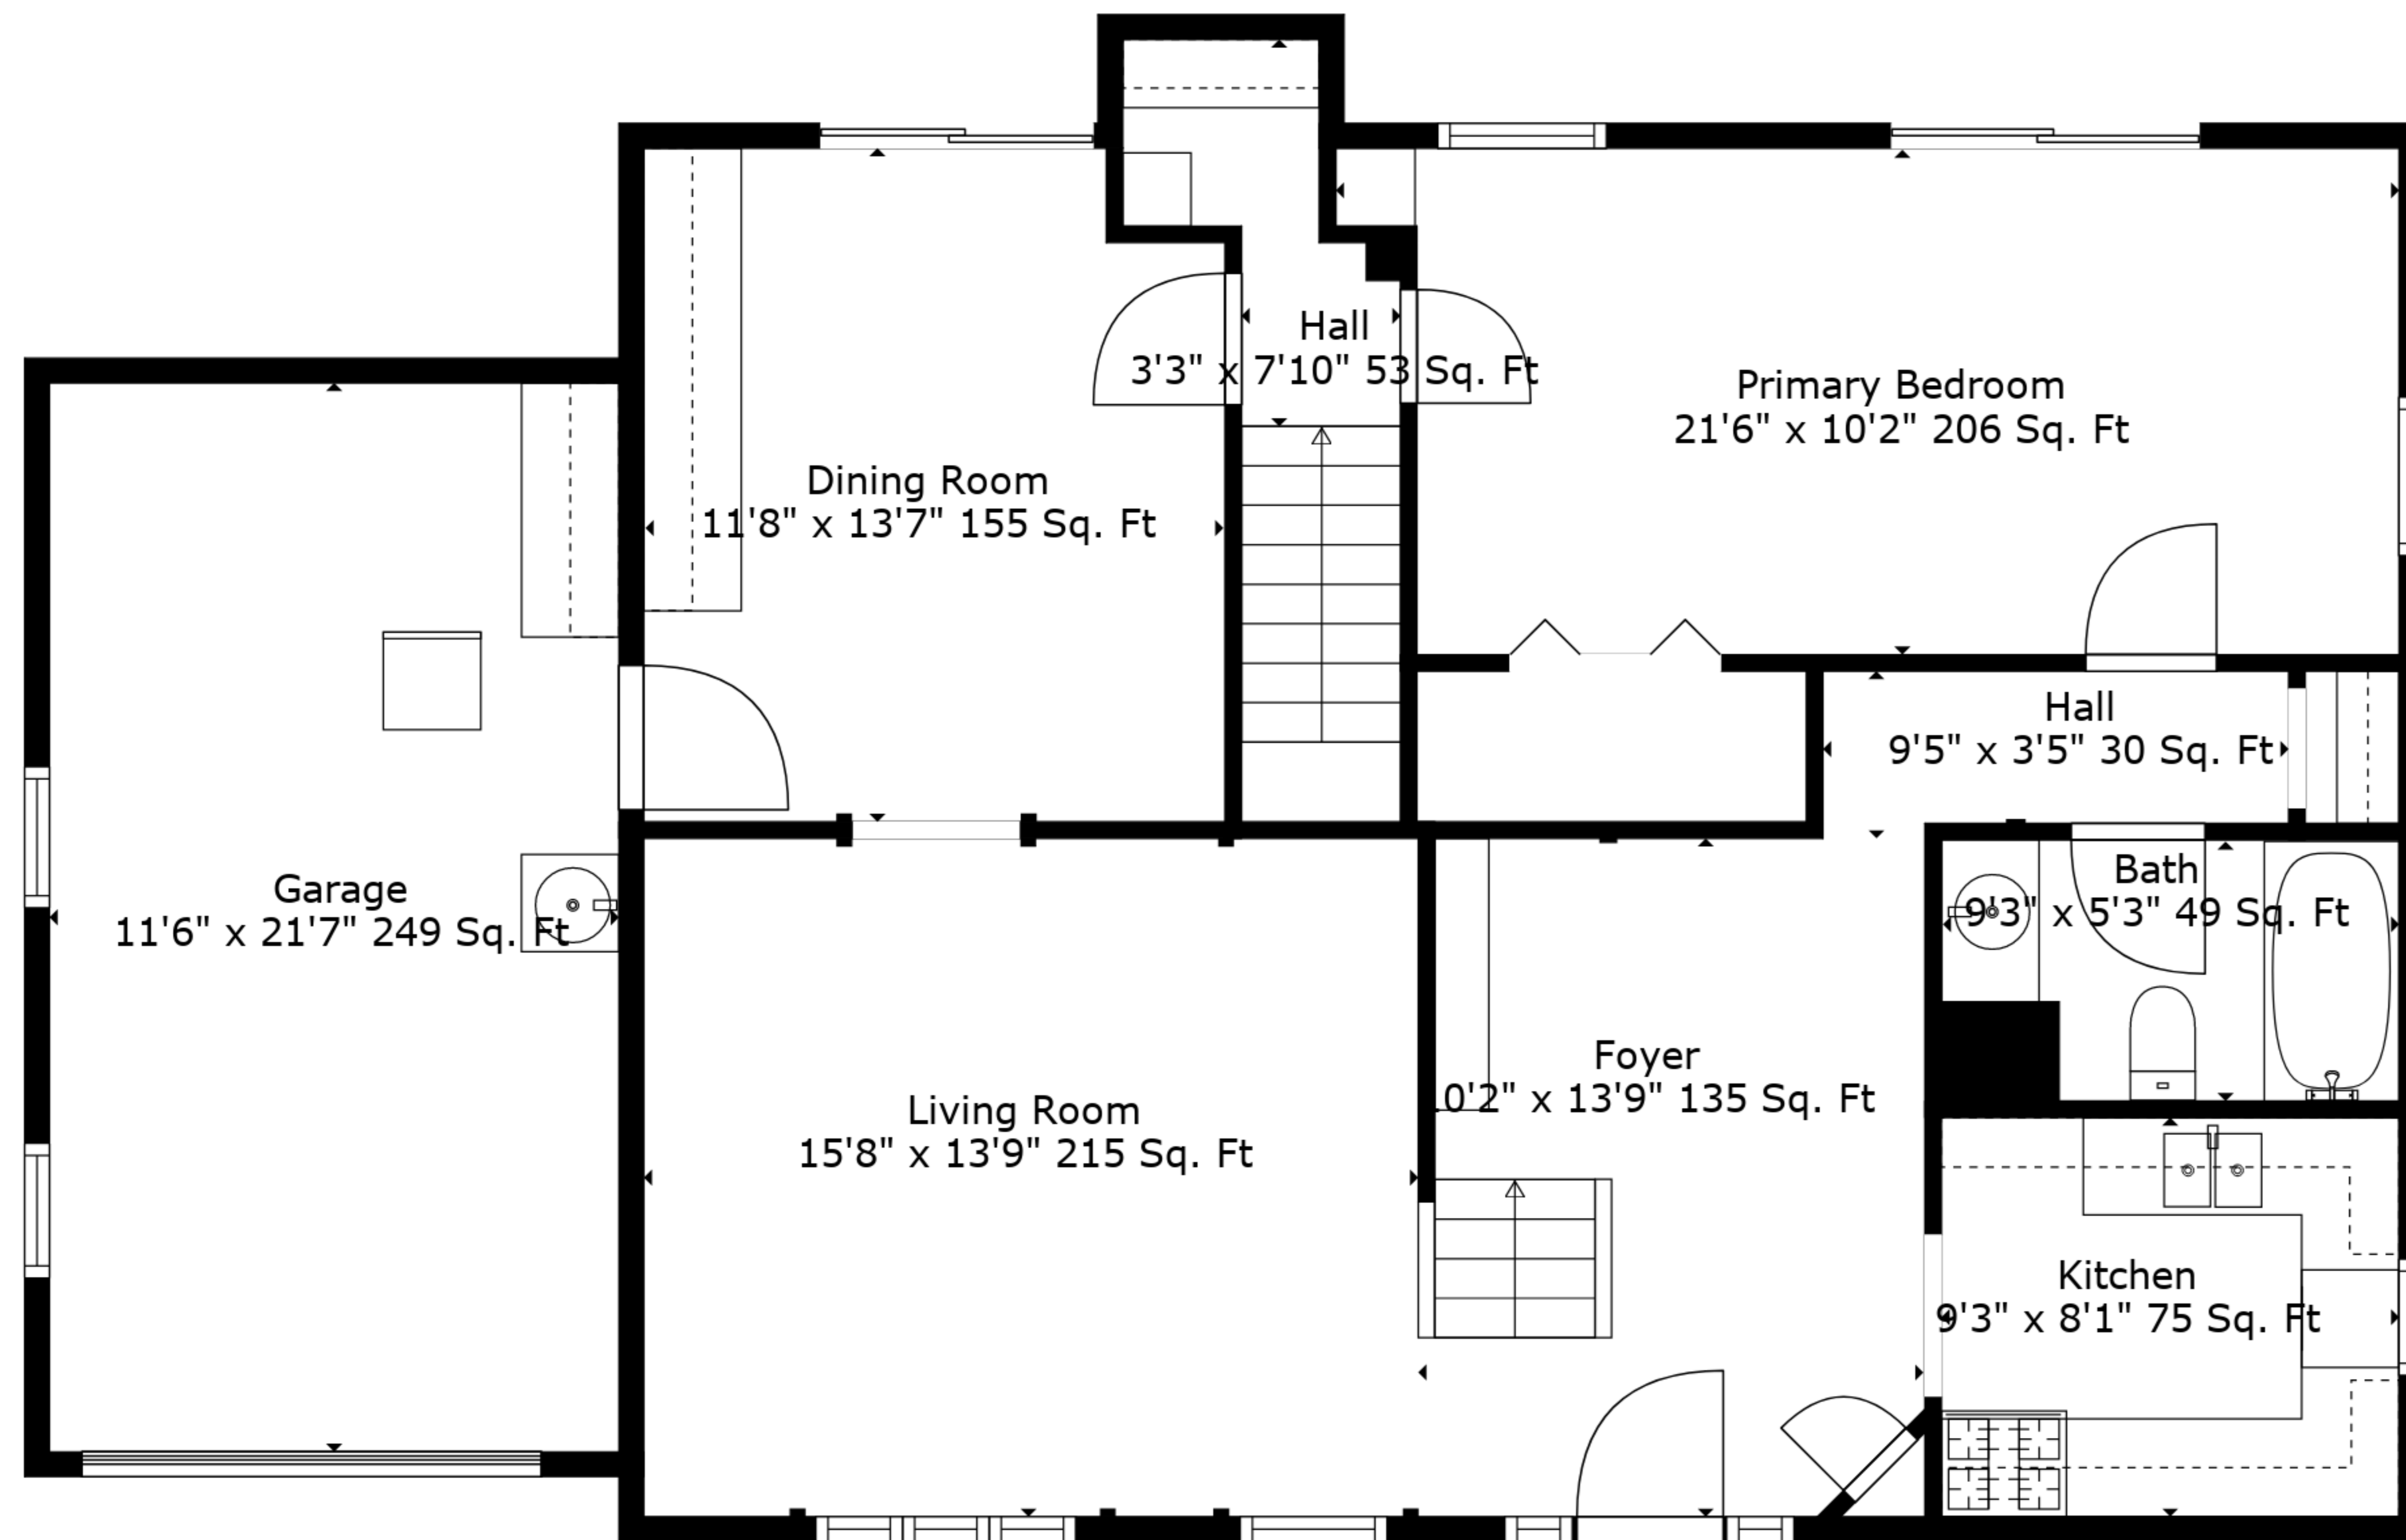

**TOTAL: 1471 sq. ft**  
BELOW GROUND: 0 sq. ft, FLOOR 2: 991 sq. ft, FLOOR 3: 480 sq. ft  
EXCLUDED AREAS: UTILITY: 423 sq. ft, STORAGE: 227 sq. ft, ROOM: 180 sq. ft,  
GARAGE: 249 sq. ft, LOW CEILING: 36 sq. ft

Measurements Are Deemed Highly Reliable But Not Guaranteed.

**TOTAL: 1471 sq. ft**

BELOW GROUND: 0 sq. ft, FLOOR 2: 991 sq. ft, FLOOR 3: 480 sq. ft  
 EXCLUDED AREAS: UTILITY: 423 sq. ft, STORAGE: 227 sq. ft, ROOM: 180 sq. ft,  
 GARAGE: 249 sq. ft, LOW CEILING: 36 sq. ft

Measurements Are Deemed Highly Reliable But Not Guaranteed.

Floor 2

Floor 3

Floor 1

**TOTAL: 1471 sq. ft**  
 BELOW GROUND: 0 sq. ft, FLOOR 2: 991 sq. ft, FLOOR 3: 480 sq. ft  
 EXCLUDED AREAS: UTILITY: 423 sq. ft, STORAGE: 227 sq. ft, ROOM: 180 sq. ft,  
 GARAGE: 249 sq. ft, LOW CEILING: 36 sq. ft