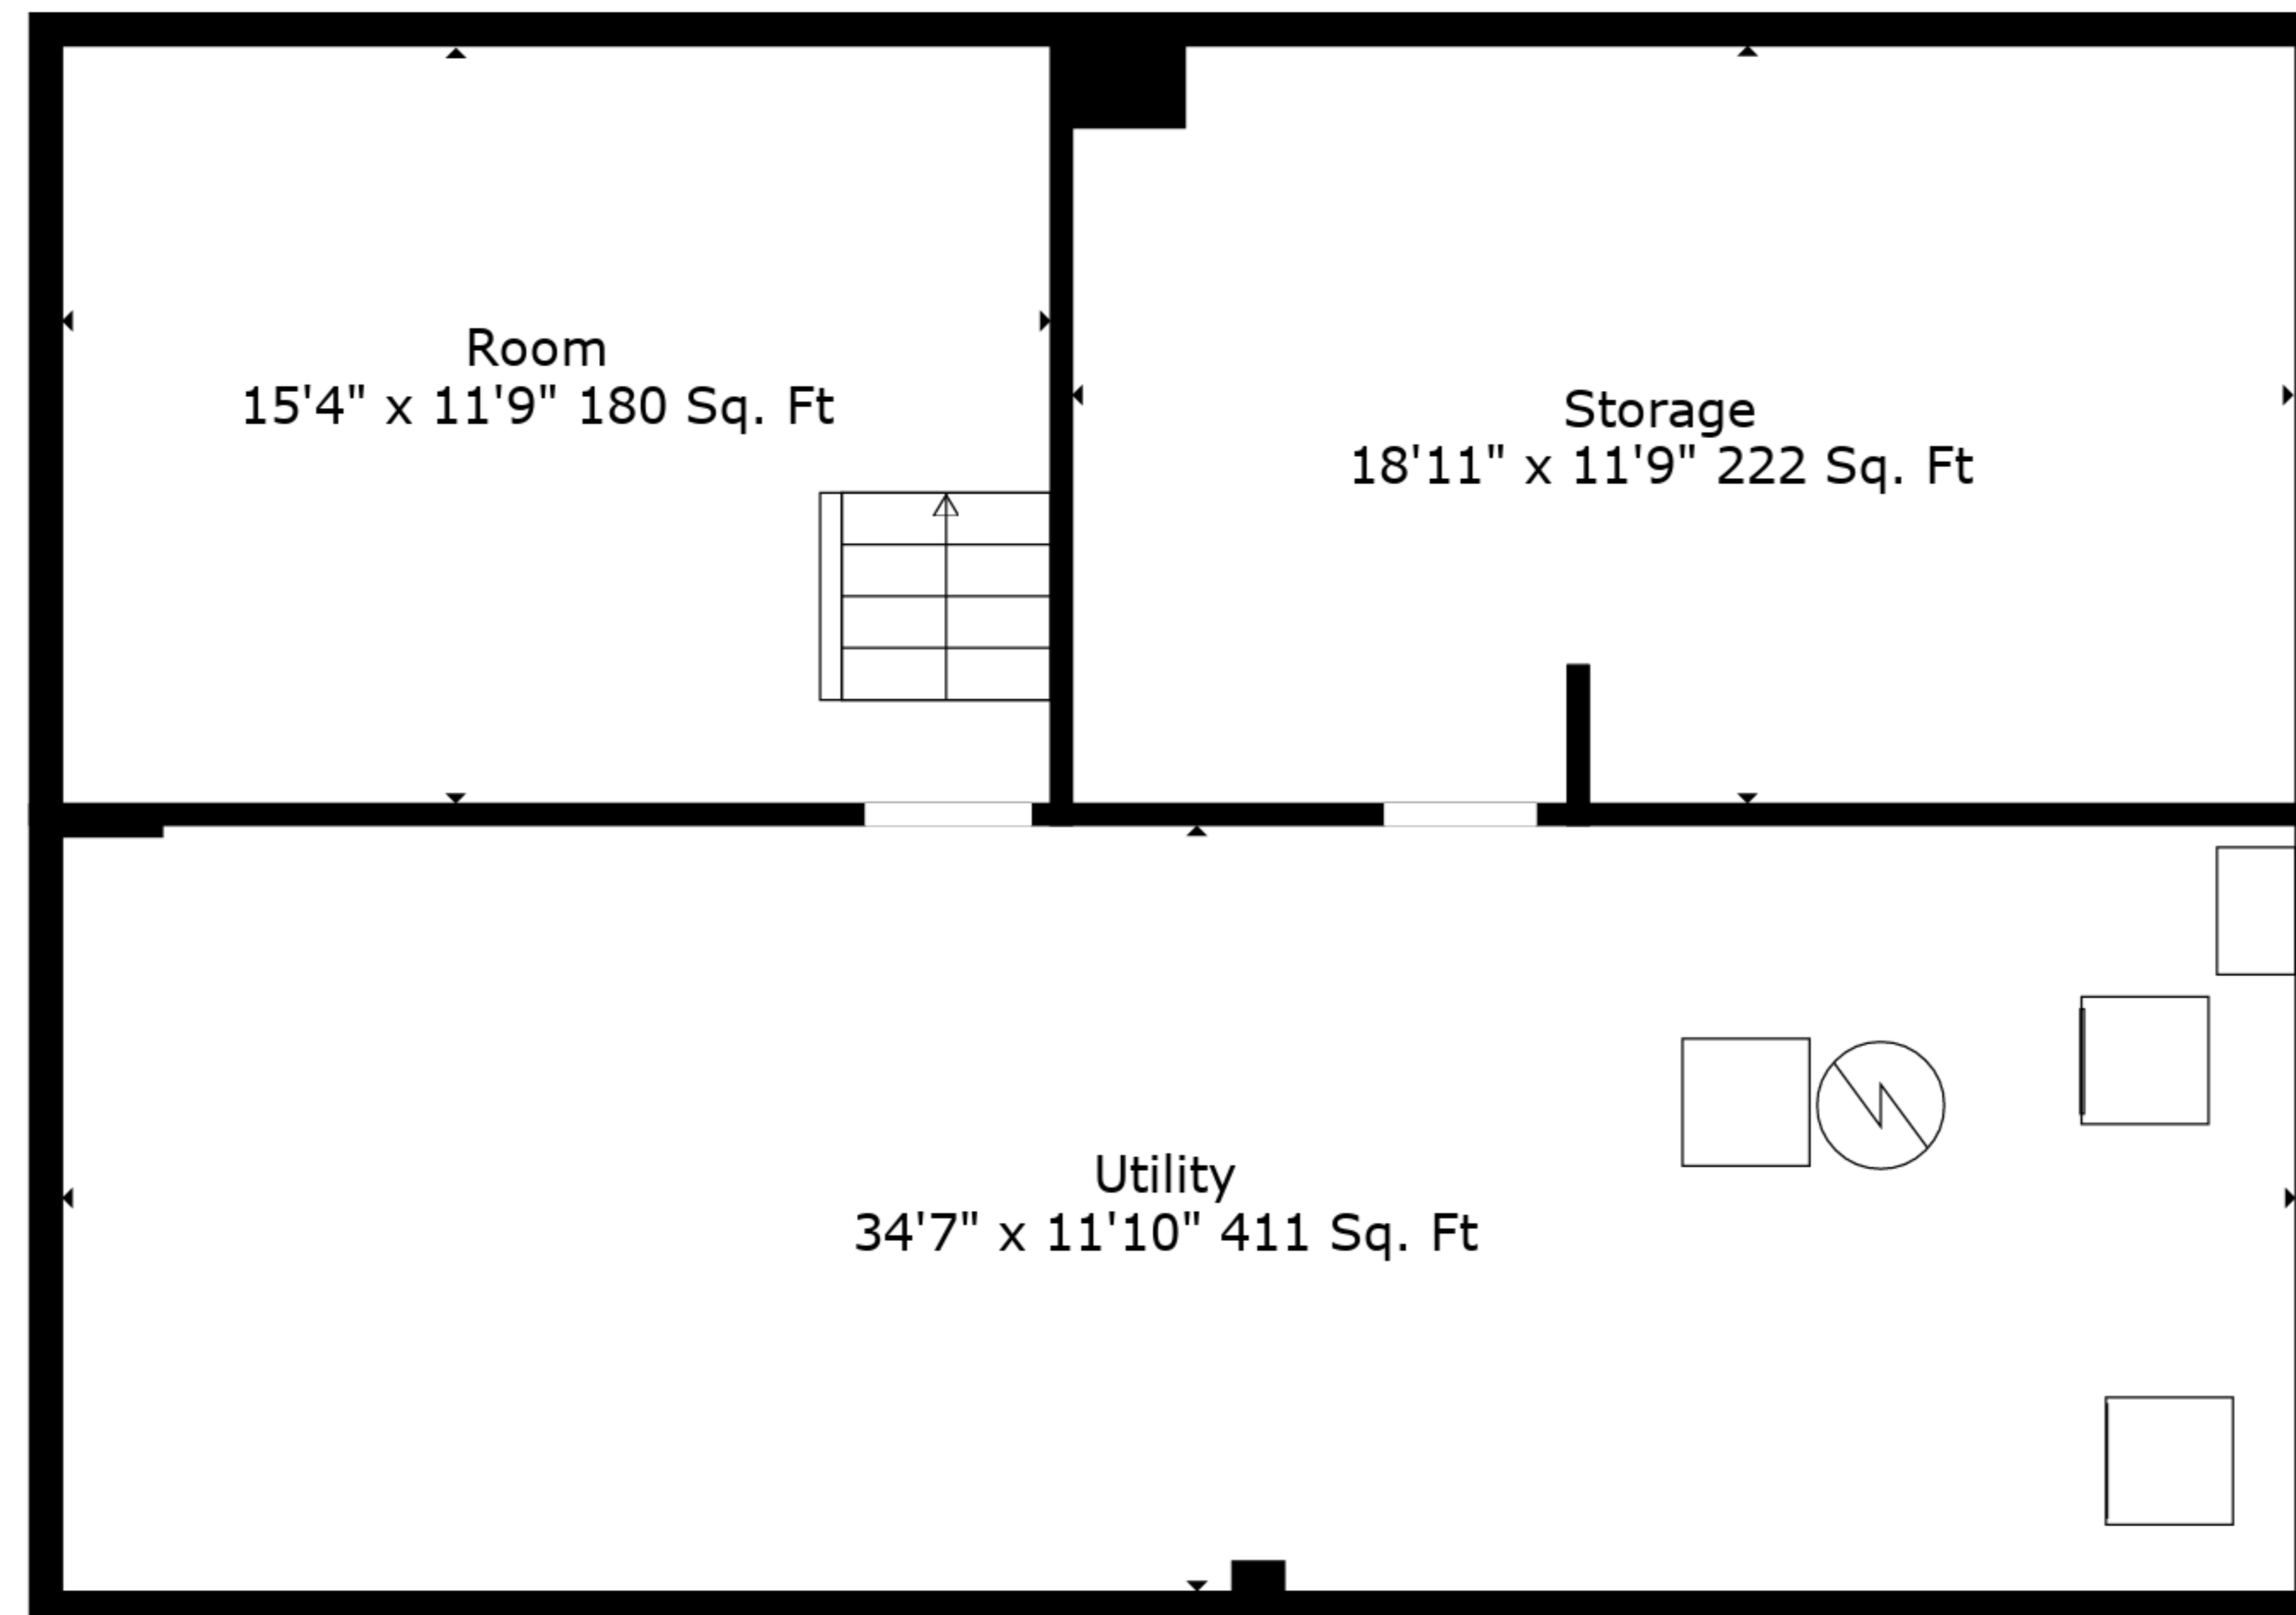

**TOTAL: 1471 sq. ft**  
BELOW GROUND: 0 sq. ft, FLOOR 2: 991 sq. ft, FLOOR 3: 480 sq. ft  
EXCLUDED AREAS: UTILITY: 423 sq. ft, STORAGE: 227 sq. ft, ROOM: 180 sq. ft,  
GARAGE: 249 sq. ft, LOW CEILING: 36 sq. ft

Measurements Are Deemed Highly Reliable But Not Guaranteed.

**TOTAL: 1471 sq. ft**

BELOW GROUND: 0 sq. ft, FLOOR 2: 991 sq. ft, FLOOR 3: 480 sq. ft  
 EXCLUDED AREAS: UTILITY: 423 sq. ft, STORAGE: 227 sq. ft, ROOM: 180 sq. ft,  
 GARAGE: 249 sq. ft, LOW CEILING: 36 sq. ft

Measurements Are Deemed Highly Reliable But Not Guaranteed.

Floor 2

Floor 3

Floor 1

**TOTAL: 1471 sq. ft**  
 BELOW GROUND: 0 sq. ft, FLOOR 2: 991 sq. ft, FLOOR 3: 480 sq. ft  
 EXCLUDED AREAS: UTILITY: 423 sq. ft, STORAGE: 227 sq. ft, ROOM: 180 sq. ft,  
 GARAGE: 249 sq. ft, LOW CEILING: 36 sq. ft