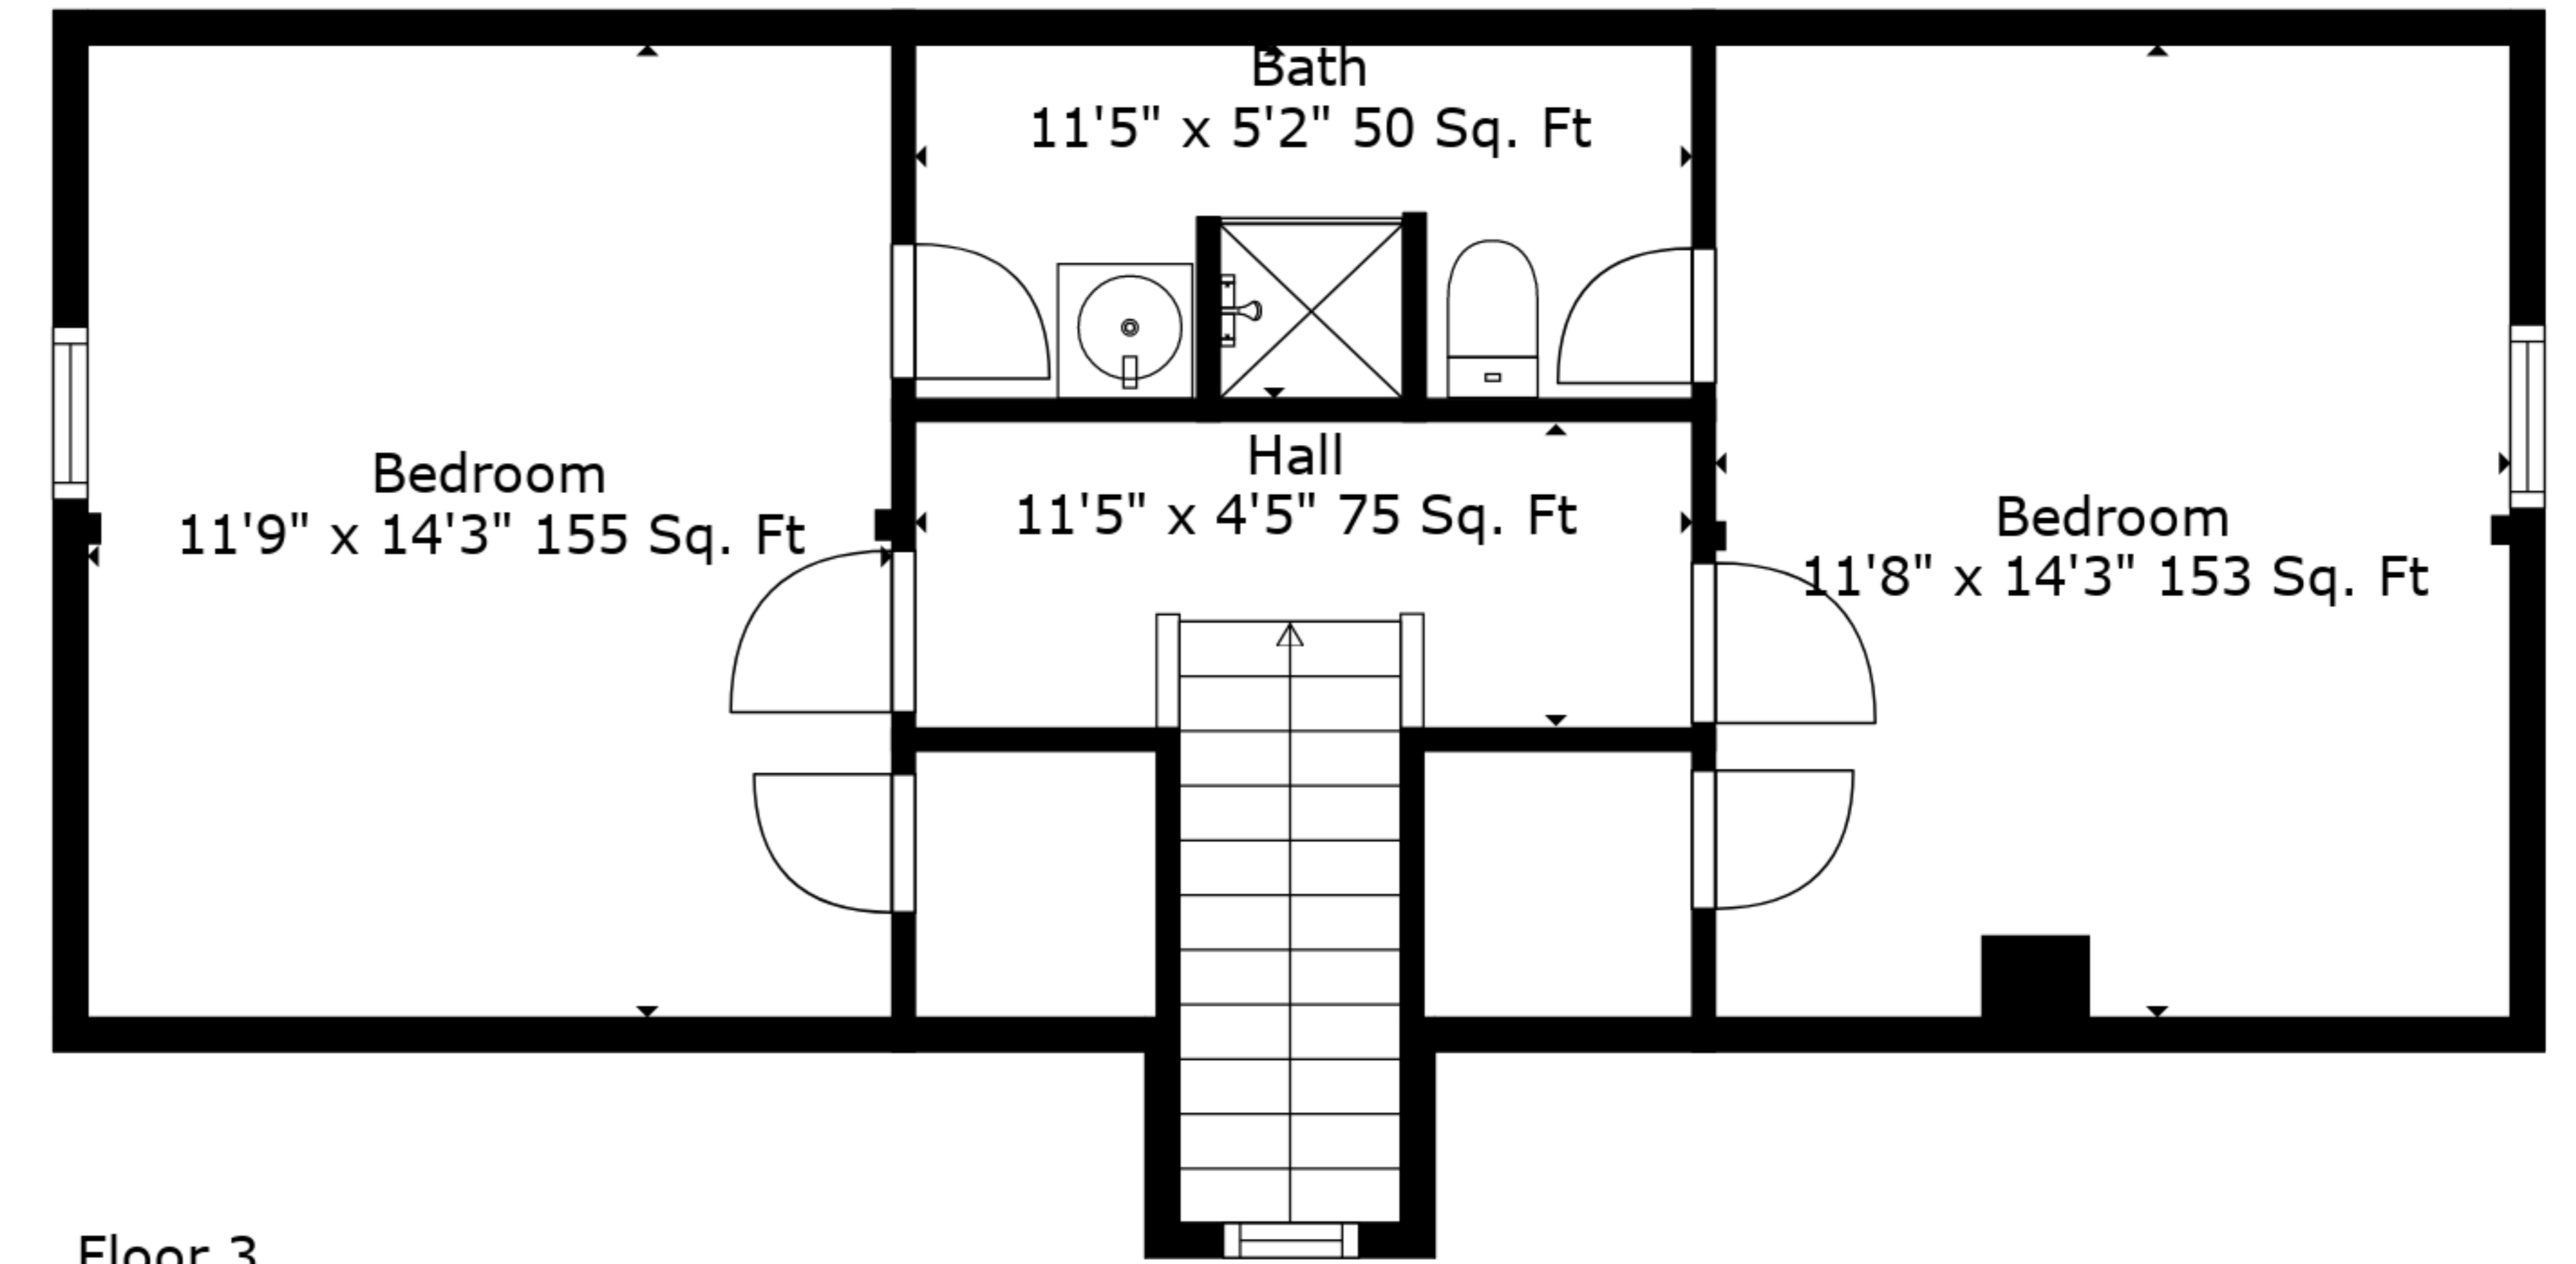

**TOTAL: 1471 sq. ft**  
BELOW GROUND: 0 sq. ft, FLOOR 2: 991 sq. ft, FLOOR 3: 480 sq. ft  
EXCLUDED AREAS: UTILITY: 423 sq. ft, STORAGE: 227 sq. ft, ROOM: 180 sq. ft,  
GARAGE: 249 sq. ft, LOW CEILING: 36 sq. ft

Measurements Are Deemed Highly Reliable But Not Guaranteed.

**TOTAL: 1471 sq. ft**

BELOW GROUND: 0 sq. ft, FLOOR 2: 991 sq. ft, FLOOR 3: 480 sq. ft  
 EXCLUDED AREAS: UTILITY: 423 sq. ft, STORAGE: 227 sq. ft, ROOM: 180 sq. ft,  
 GARAGE: 249 sq. ft, LOW CEILING: 36 sq. ft

Measurements Are Deemed Highly Reliable But Not Guaranteed.

Floor 2

Floor 3

Floor 1

**TOTAL: 1471 sq. ft**  
 BELOW GROUND: 0 sq. ft, FLOOR 2: 991 sq. ft, FLOOR 3: 480 sq. ft  
 EXCLUDED AREAS: UTILITY: 423 sq. ft, STORAGE: 227 sq. ft, ROOM: 180 sq. ft,  
 GARAGE: 249 sq. ft, LOW CEILING: 36 sq. ft