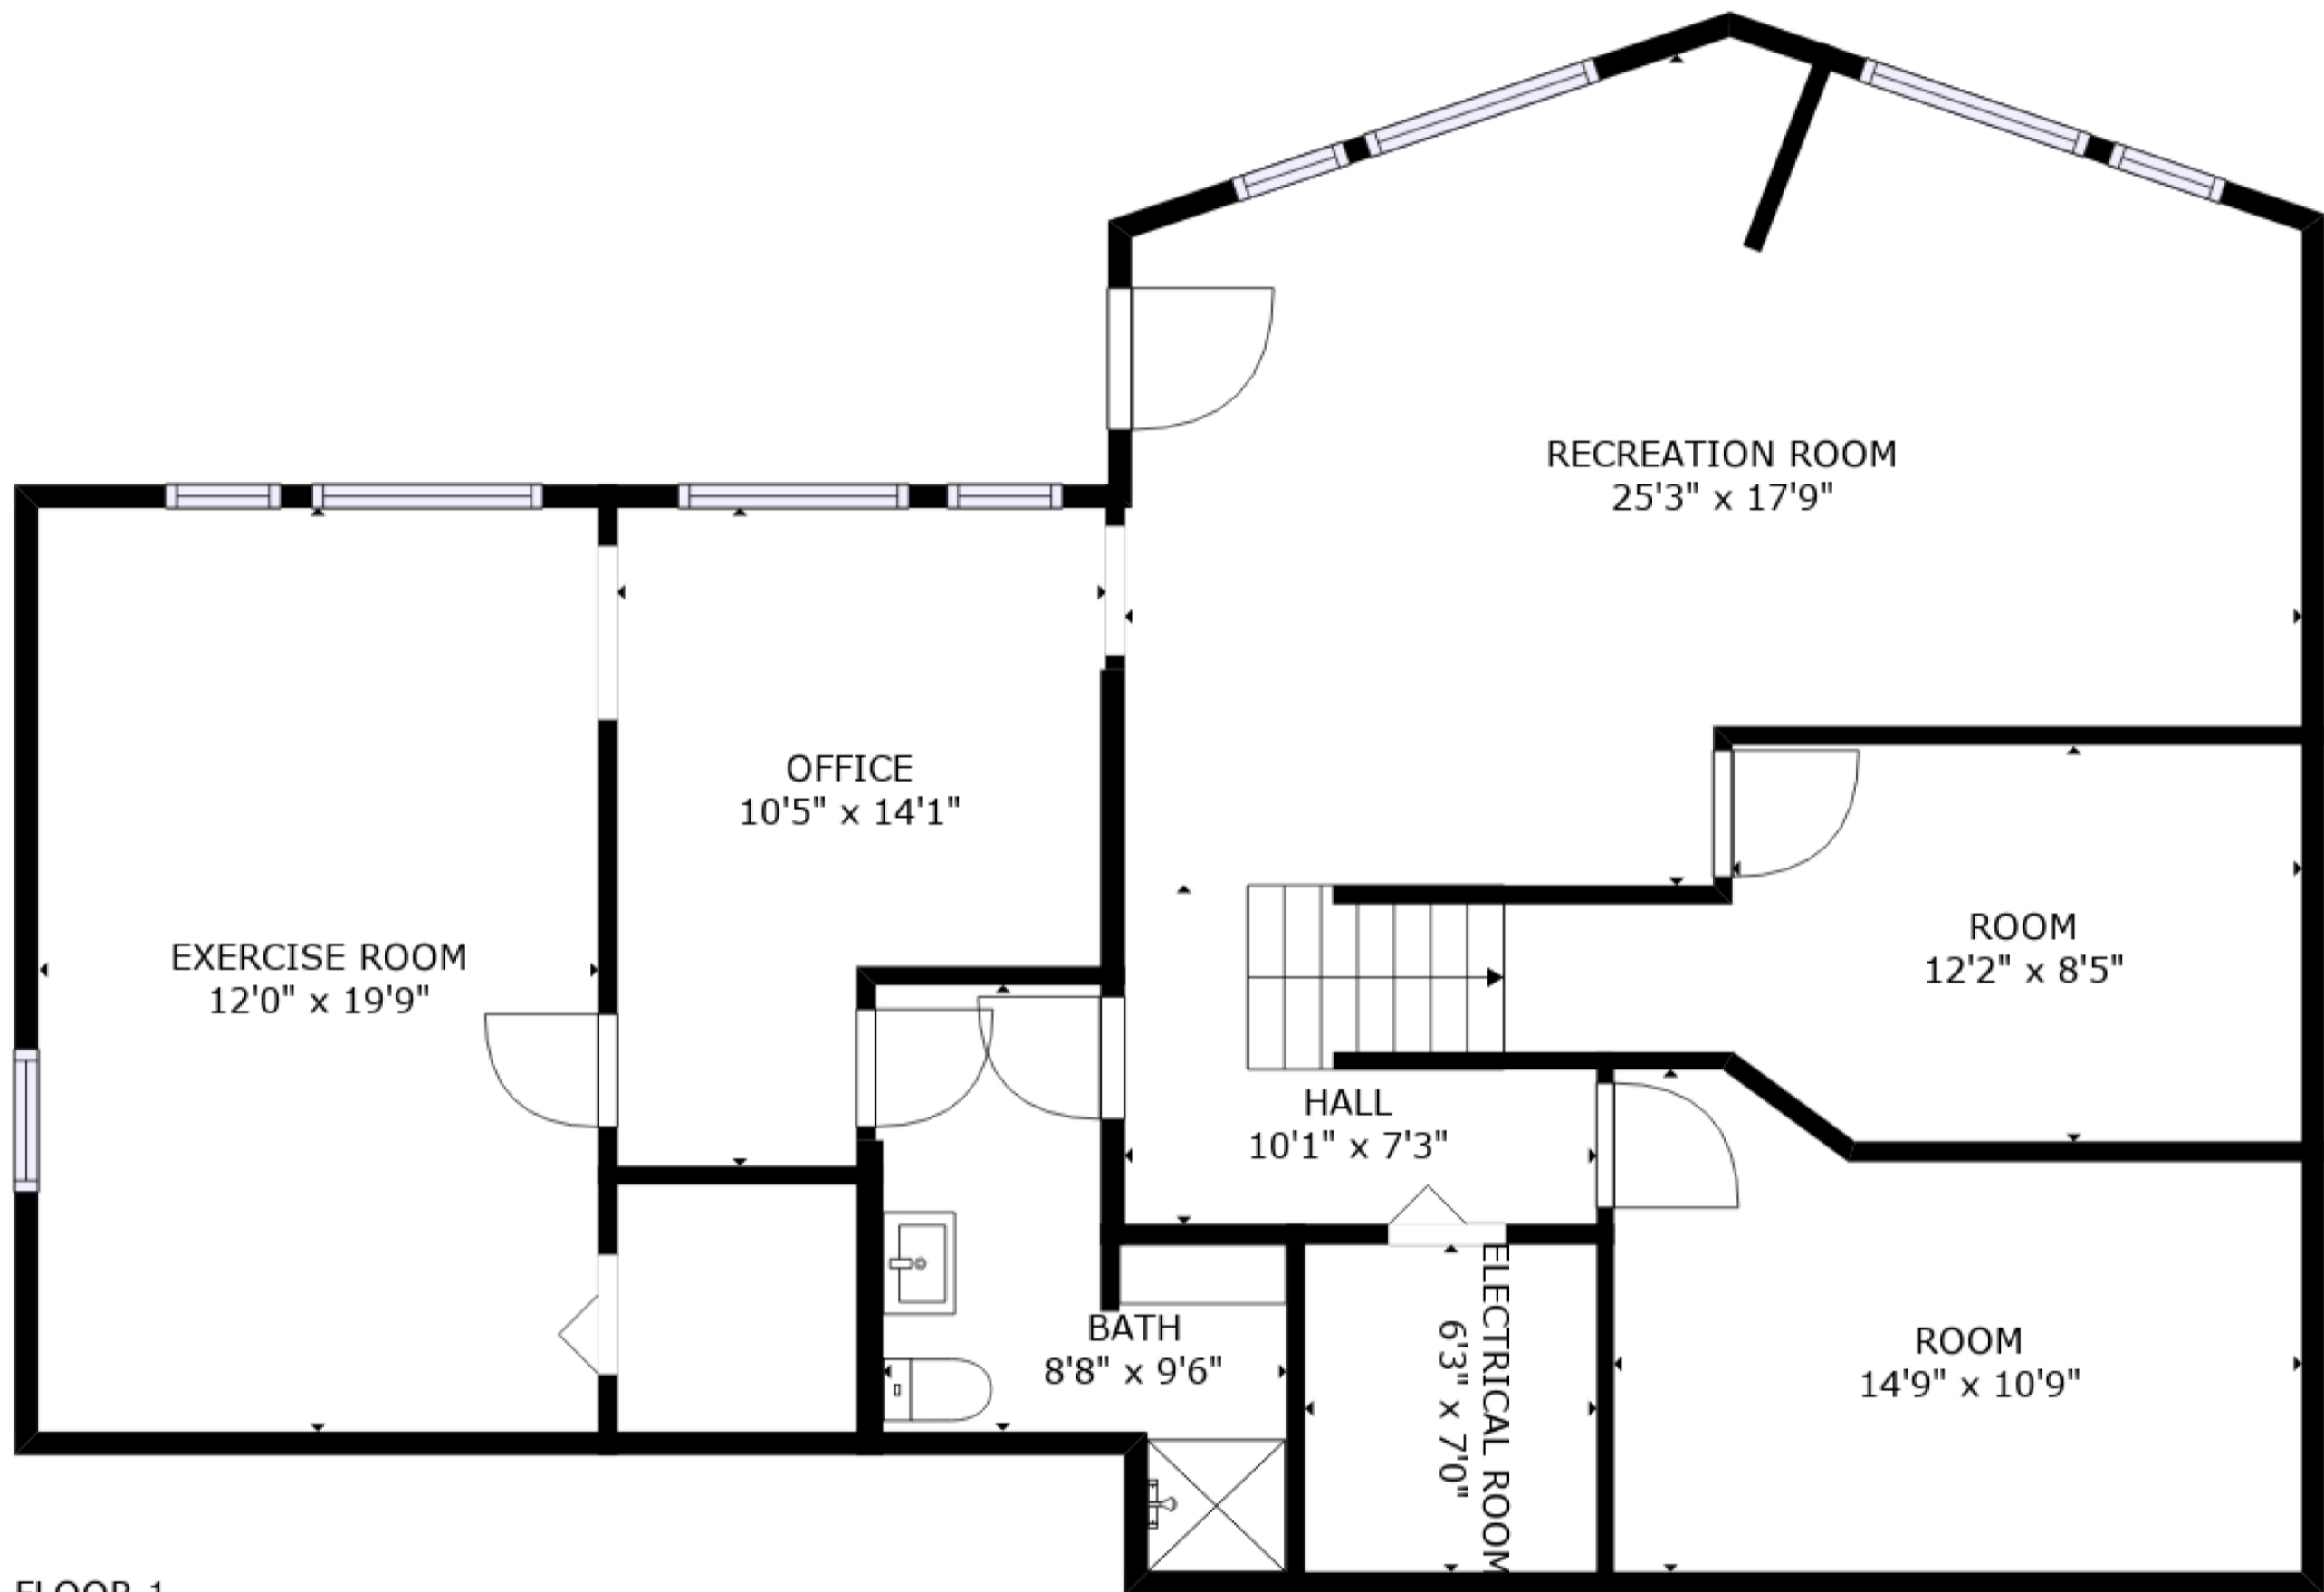

# 12879 Lincoln Rd W

Canyon Creek, MT 59633

4

3

3025

BEDROOMS BATHROOMS TOTAL SQ.FT.

Measurements are approximate and may not be to scale.

The floor plan illustration is not suitable for construction/architectural purposes.