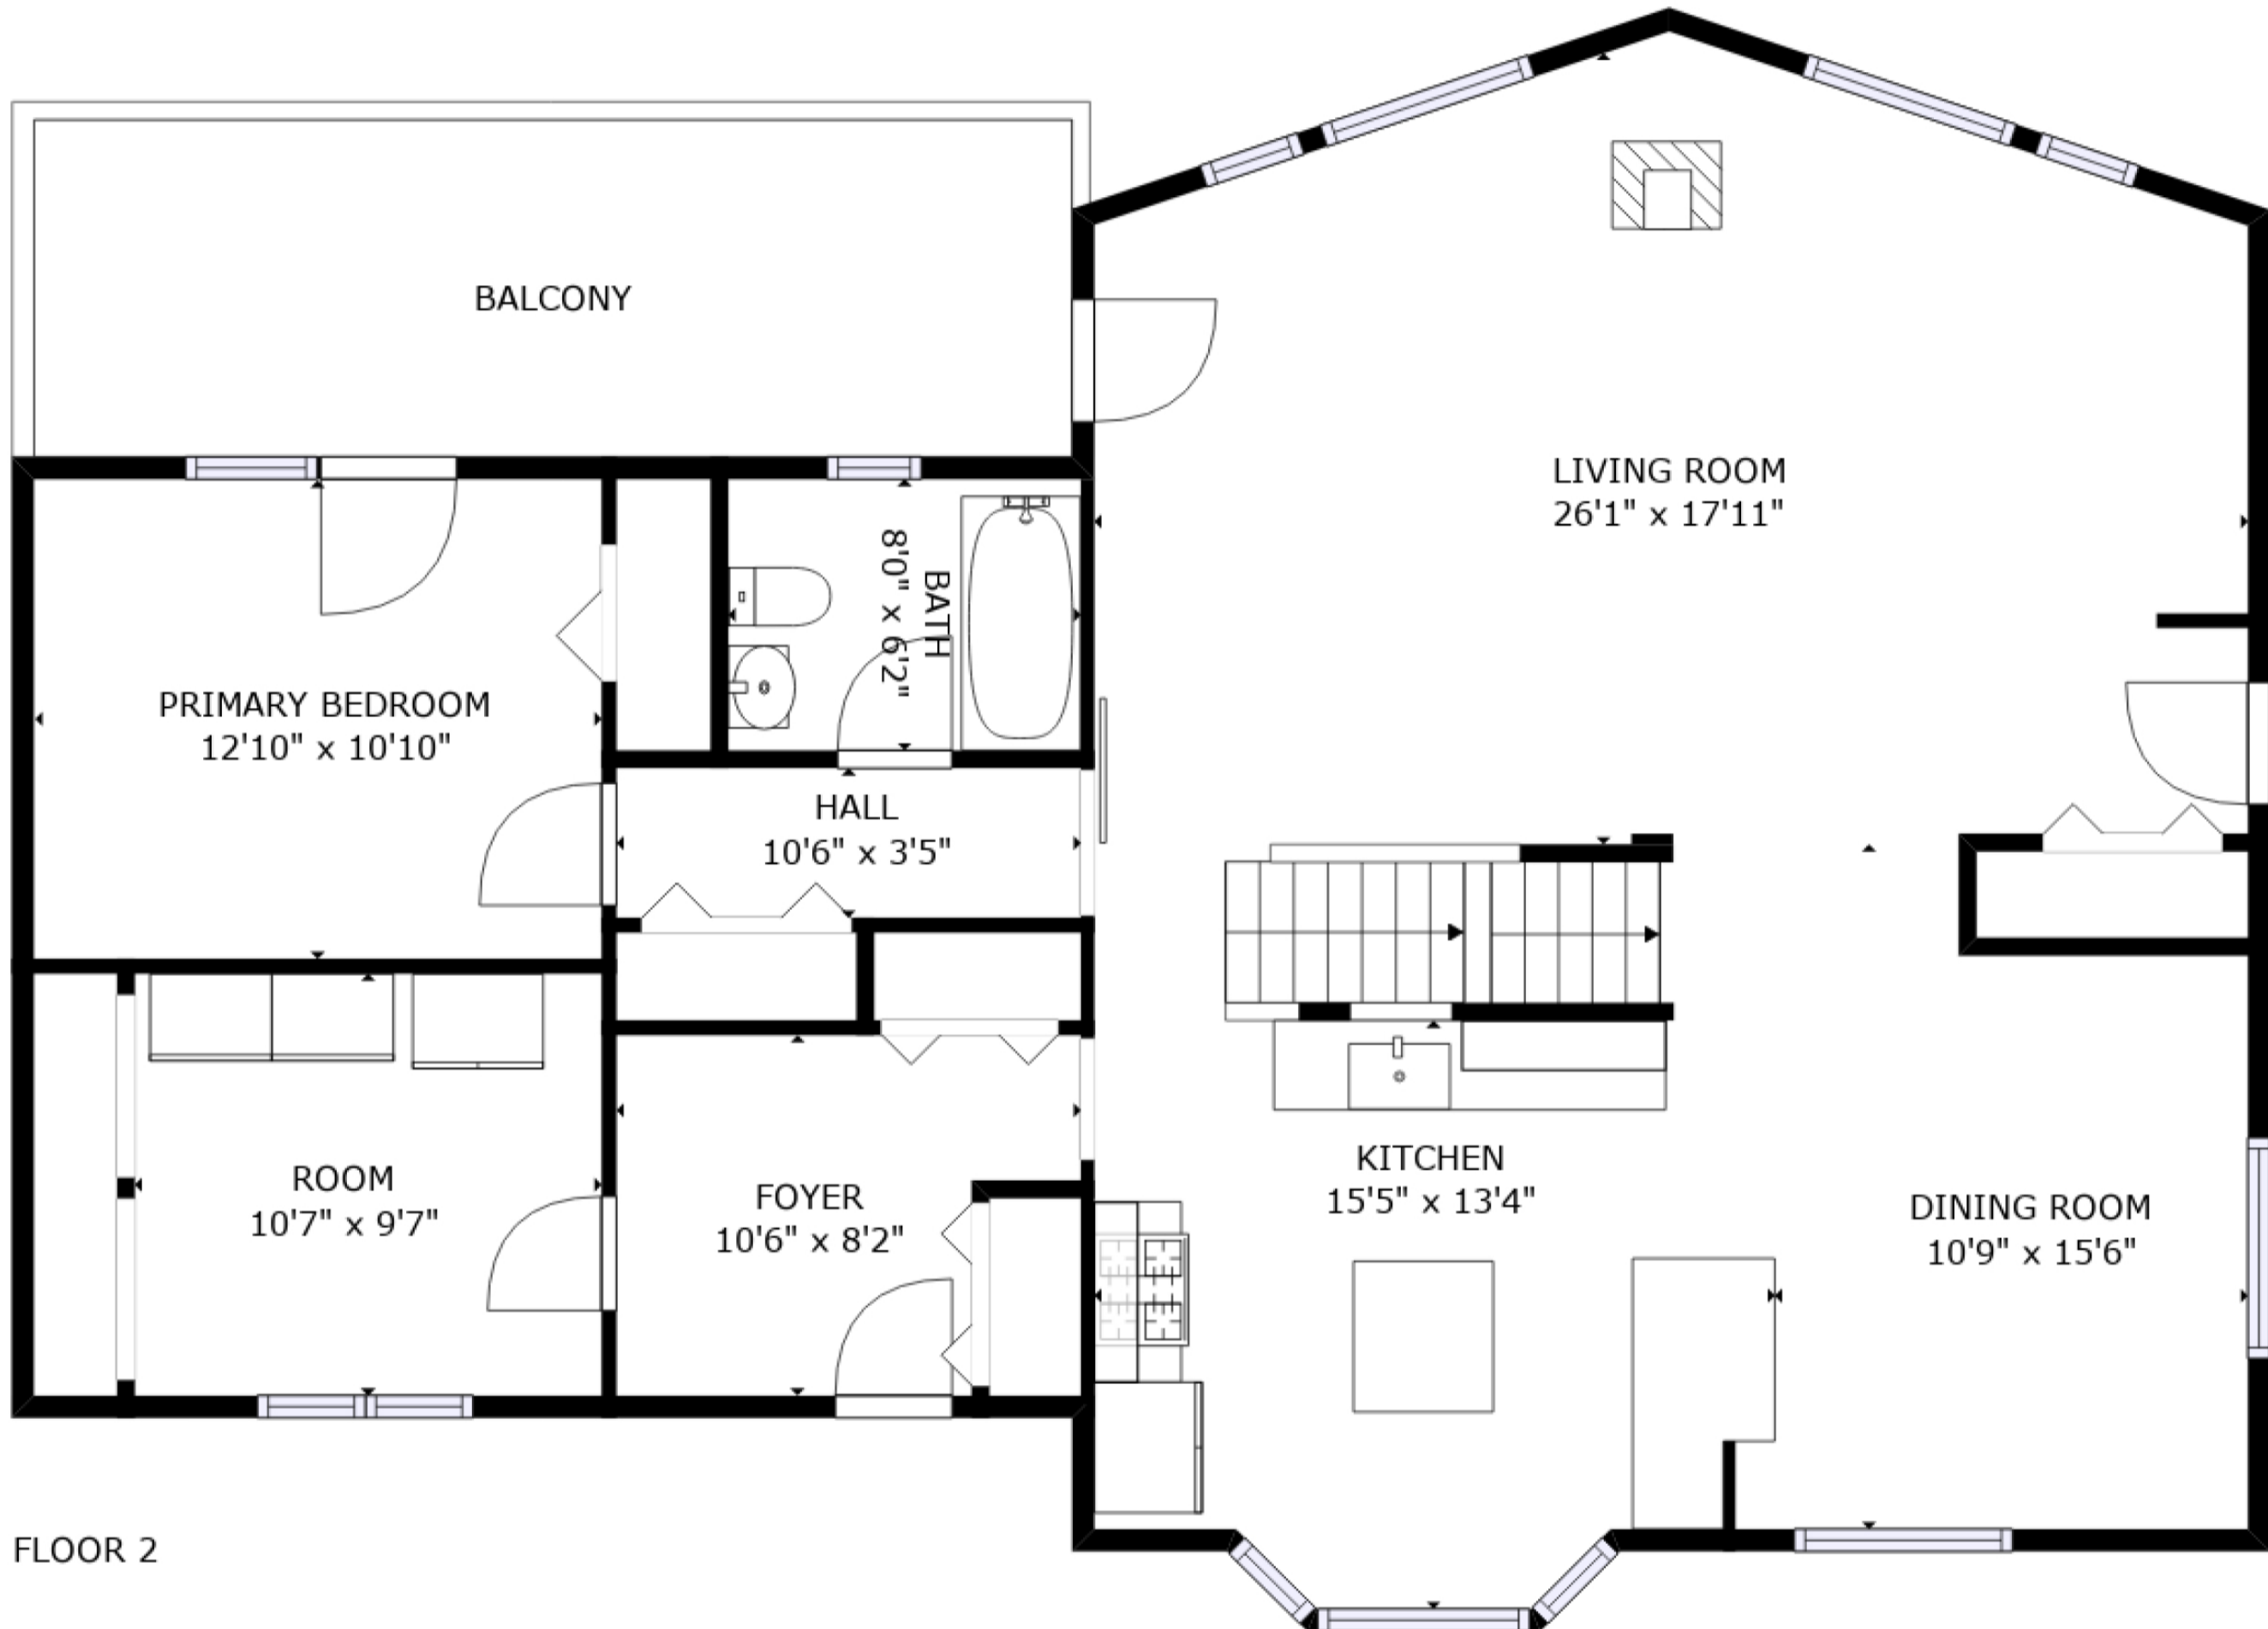

# 12879 Lincoln Rd W

Canyon Creek, MT 59633

4

3

3025

BEDROOMS BATHROOMS TOTAL SQ.FT.

Measurements are approximate and may not be to scale.

The floor plan illustration is not suitable for construction/architectural purposes.