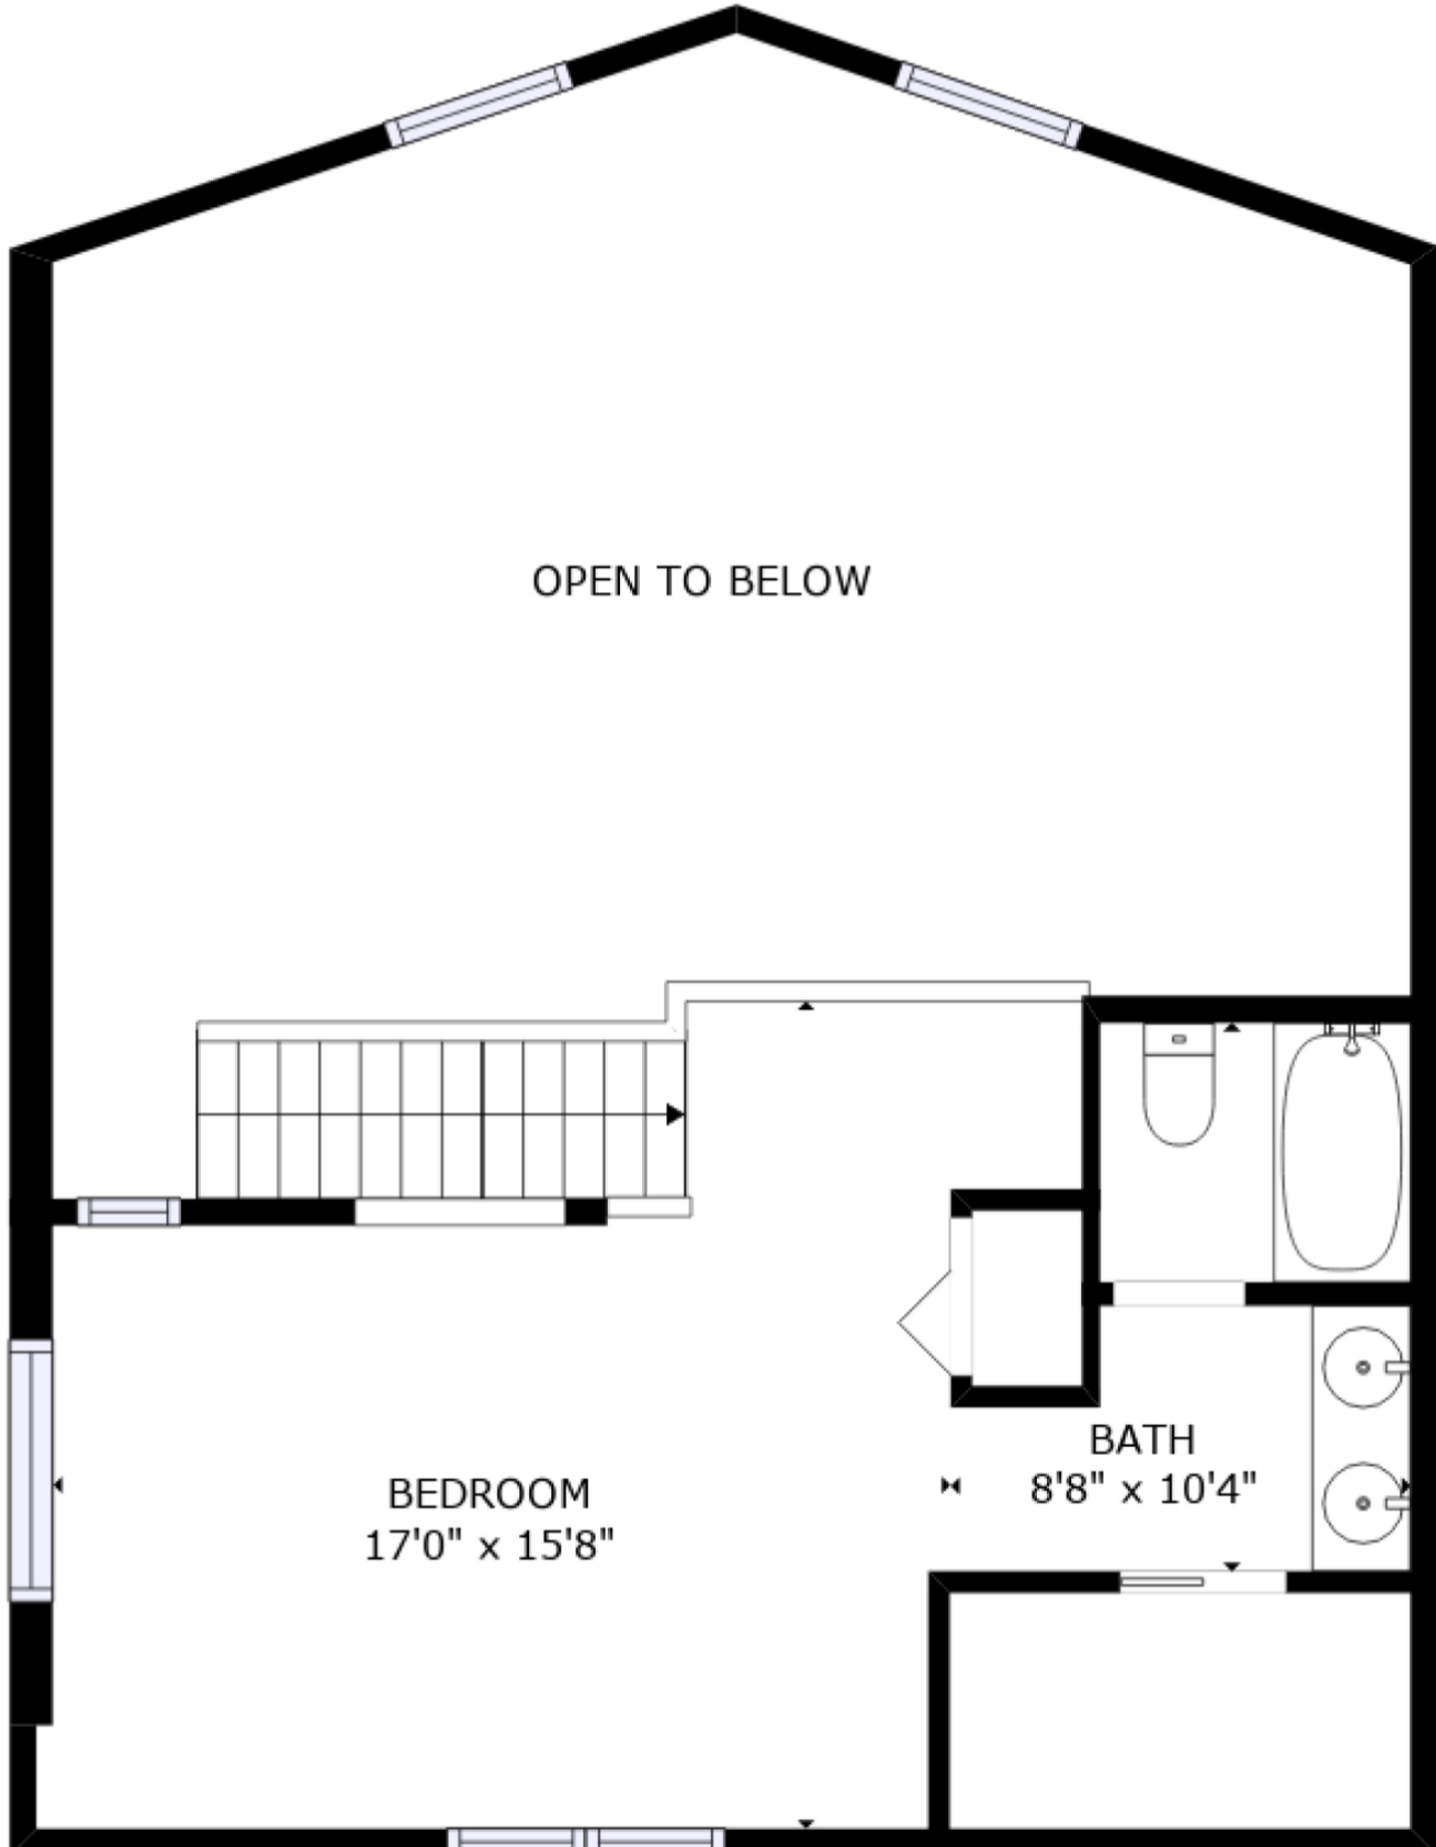

# 12879 Lincoln Rd W

Canyon Creek, MT 59633

4

3

3025

BEDROOMS BATHROOMS TOTAL SQ.FT.

Measurements are approximate and may not be to scale.

The floor plan illustration is not suitable for construction/architectural purposes.