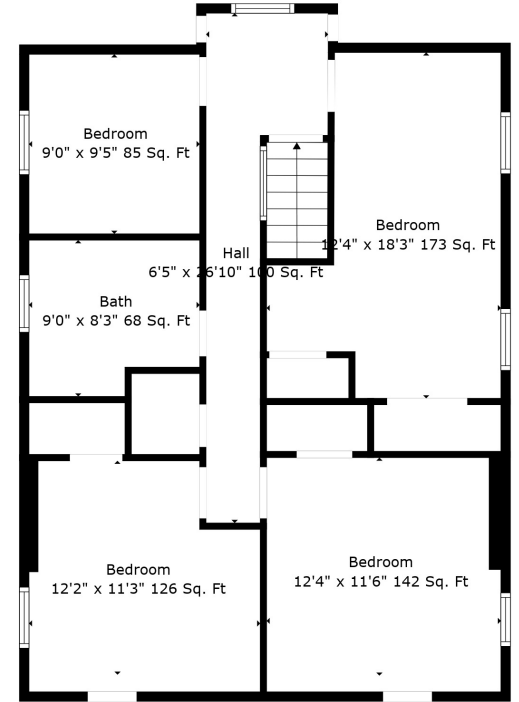

Floor 1

Floor 2

Floor 3

Total scanned area: 3472 sq. ft

Total scanned area: 3472 sq. ft

Total scanned area: 3472 sq. ft

Measurements Are Calculated By Cubicasa Technology. Deemed Highly Reliable But Not Guaranteed.

Basement  
22'5" x 41'7" 936 Sq. Ft

Total scanned area: 3472 sq. ft

Measurements Are Calculated By Cubicasa Technology. Deemed Highly Reliable But Not Guaranteed.