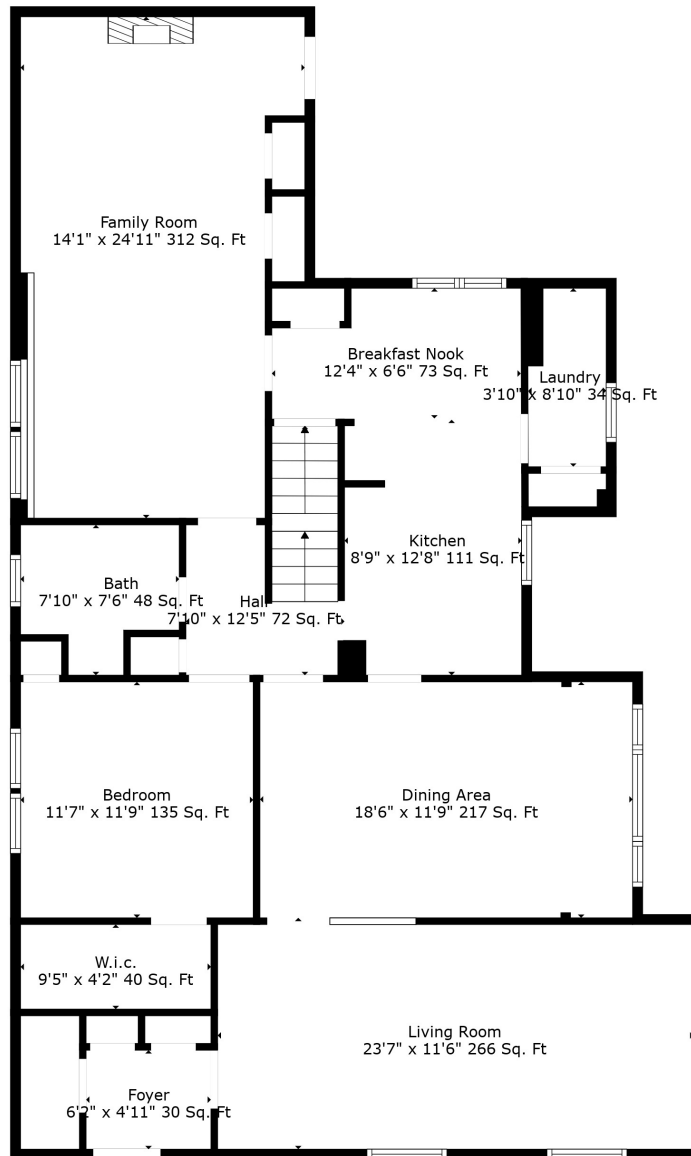

Floor 1

Floor 2

Floor 3

Total scanned area: 3472 sq. ft

Total scanned area: 3472 sq. ft

Total scanned area: 3472 sq. ft

Measurements Are Calculated By Cubicasa Technology. Deemed Highly Reliable But Not Guaranteed.

Basement  
22'5" x 41'7" 936 Sq. Ft

Total scanned area: 3472 sq. ft

Measurements Are Calculated By Cubicasa Technology. Deemed Highly Reliable But Not Guaranteed.