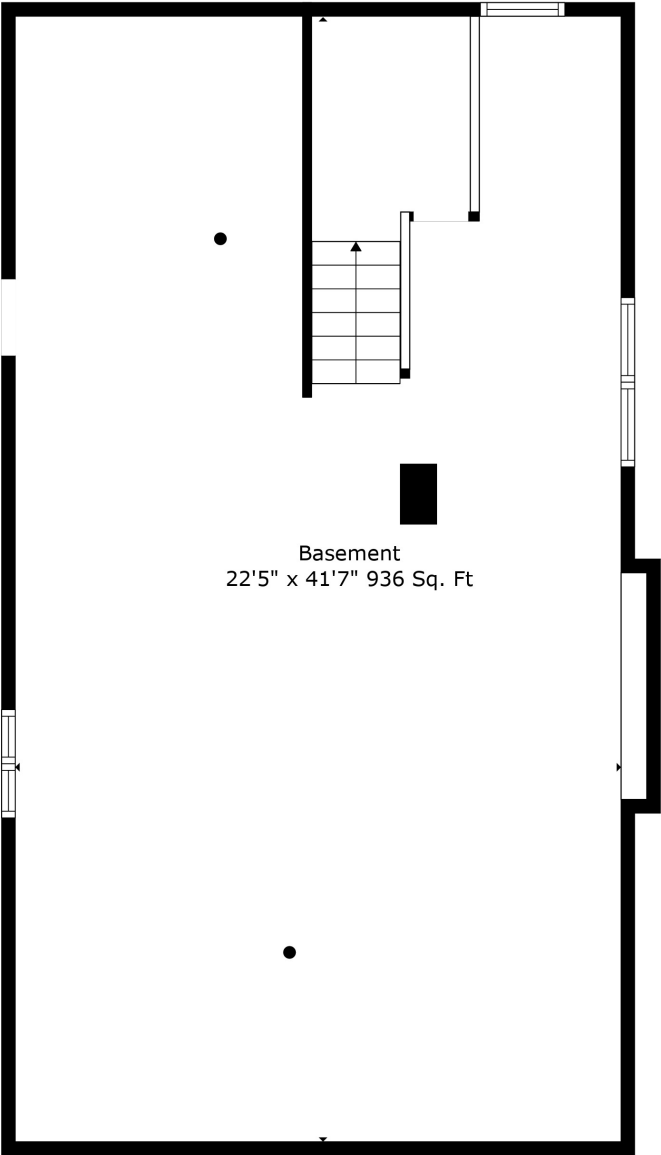

Basement
22'5" x 41'7" 936 Sq. Ft

Total scanned area: 3472 sq. ft