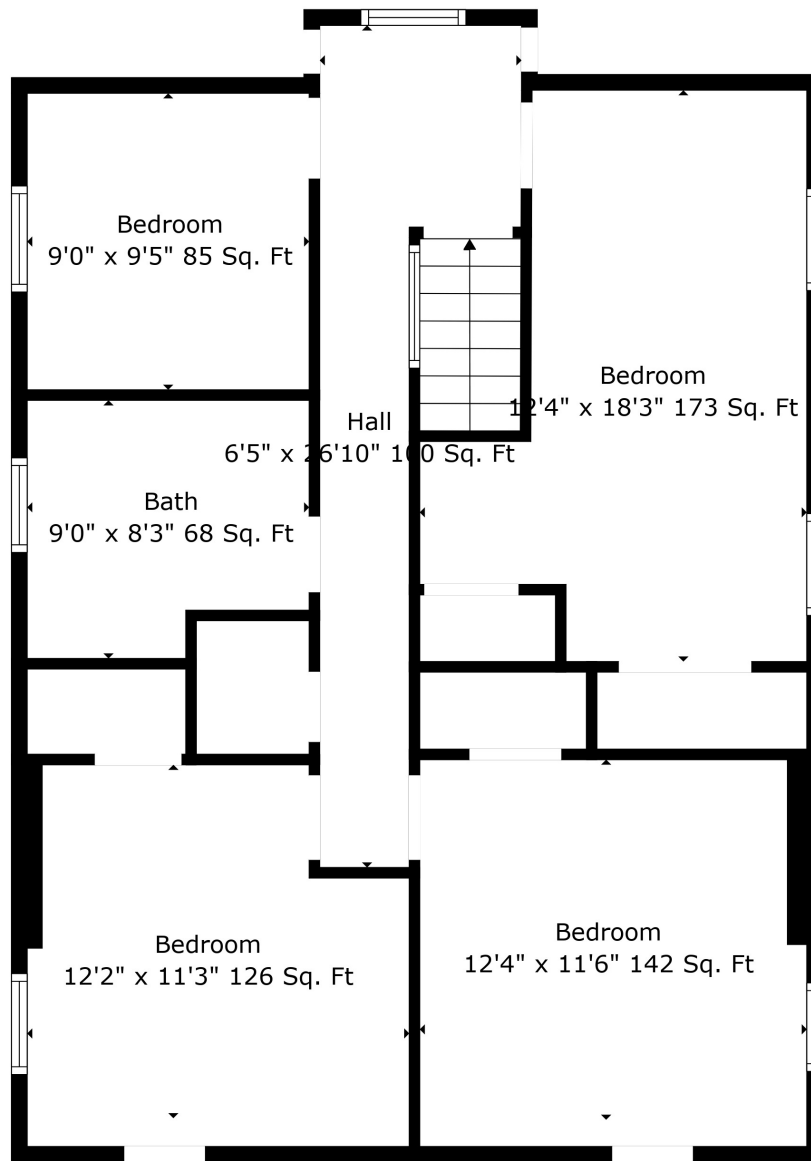

Floor 1

Floor 2

Floor 3

Total scanned area: 3472 sq. ft

Total scanned area: 3472 sq. ft

Total scanned area: 3472 sq. ft

Measurements Are Calculated By Cubicasa Technology. Deemed Highly Reliable But Not Guaranteed.

Basement  
22'5" x 41'7" 936 Sq. Ft

Total scanned area: 3472 sq. ft

Measurements Are Calculated By Cubicasa Technology. Deemed Highly Reliable But Not Guaranteed.