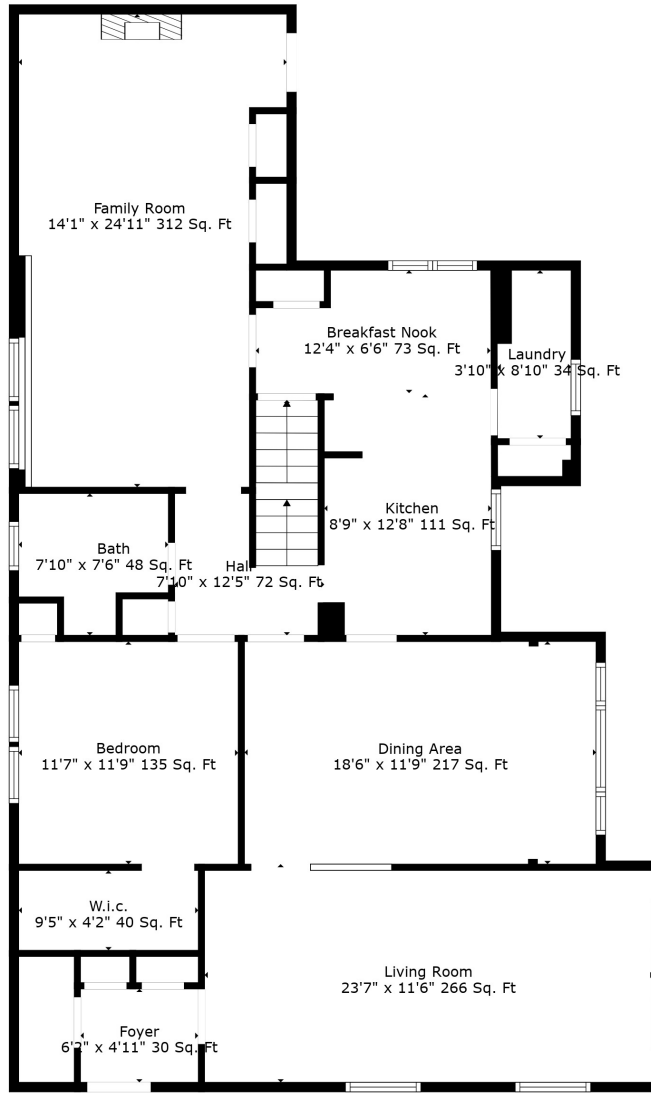

Floor 1

Floor 2

Floor 3

Total scanned area: 3472 sq. ft

Total scanned area: 3472 sq. ft

Total scanned area: 3472 sq. ft

Measurements Are Calculated By Cubicasa Technology. Deemed Highly Reliable But Not Guaranteed.

Basement  
22'5" x 41'7" 936 Sq. Ft

Total scanned area: 3472 sq. ft

Measurements Are Calculated By Cubicasa Technology. Deemed Highly Reliable But Not Guaranteed.