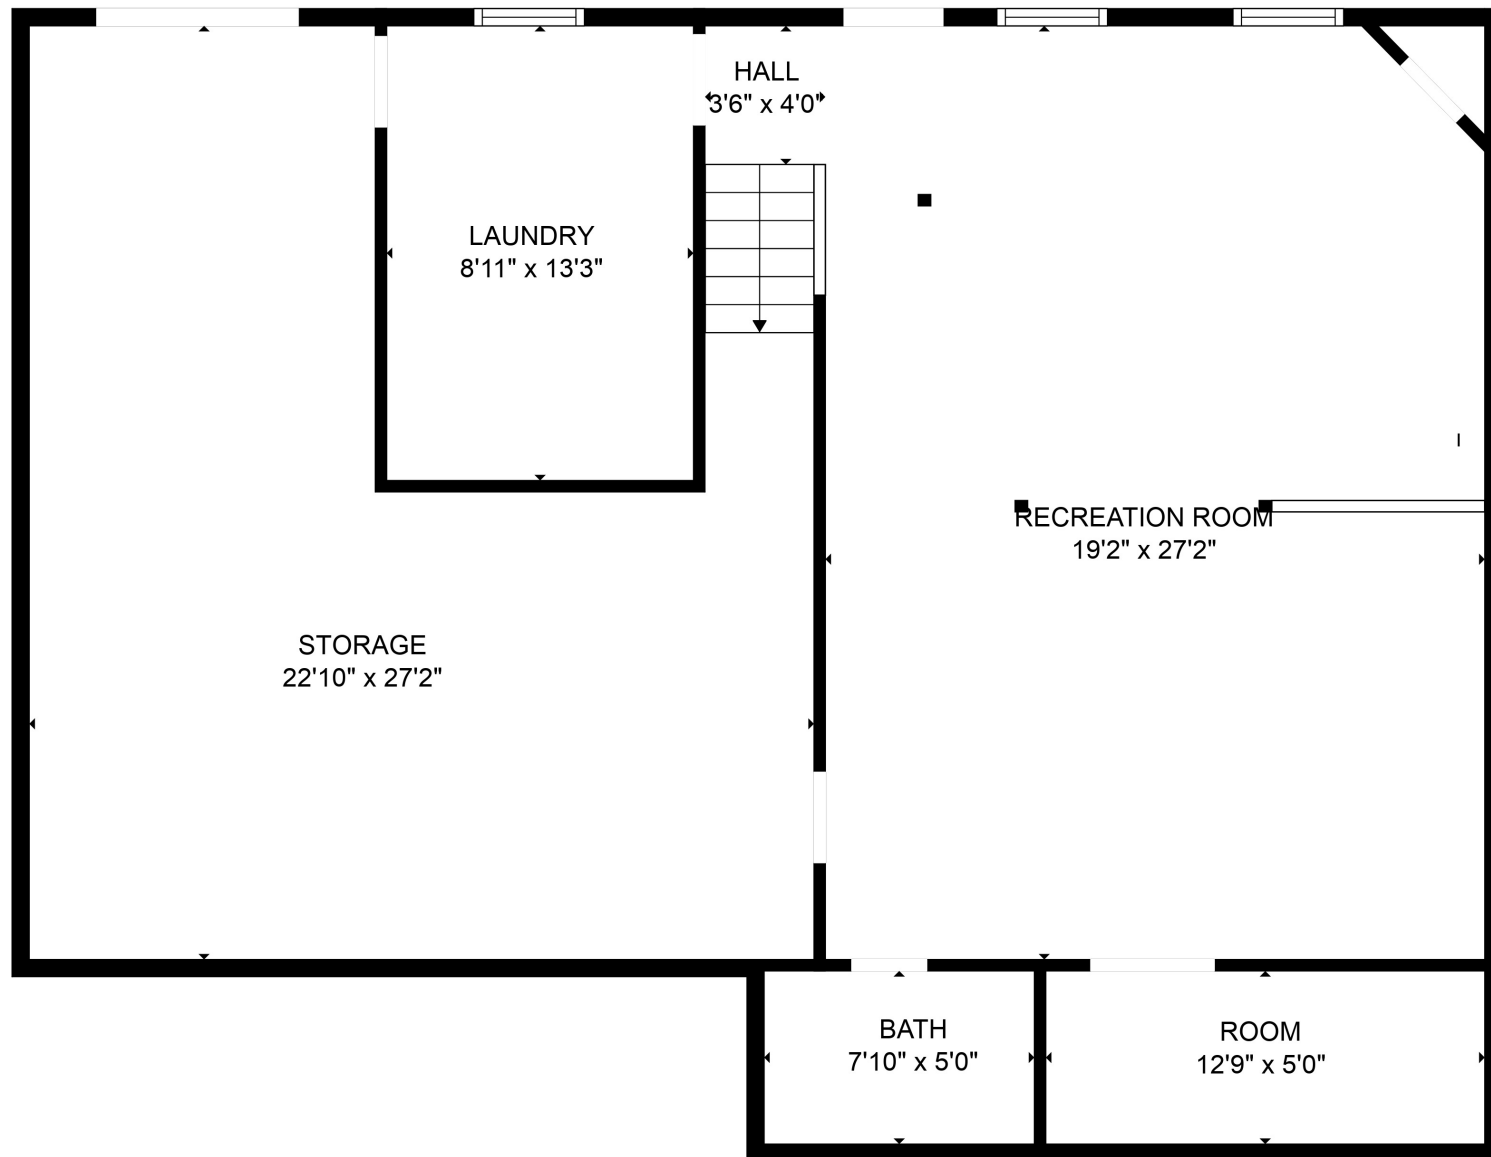

TOTAL: 2110 sq. ft
 FLOOR 1: 802 sq. ft, FLOOR 2: 1308 sq. ft
 EXCLUDED AREAS: STORAGE: 462 sq. ft, FIREPLACE: 10 sq. ft

FLOOR PLAN CREATED BY CUBICASA APP. MEASUREMENTS DEEMED HIGHLY RELIABLE BUT NOT GUARANTEED.