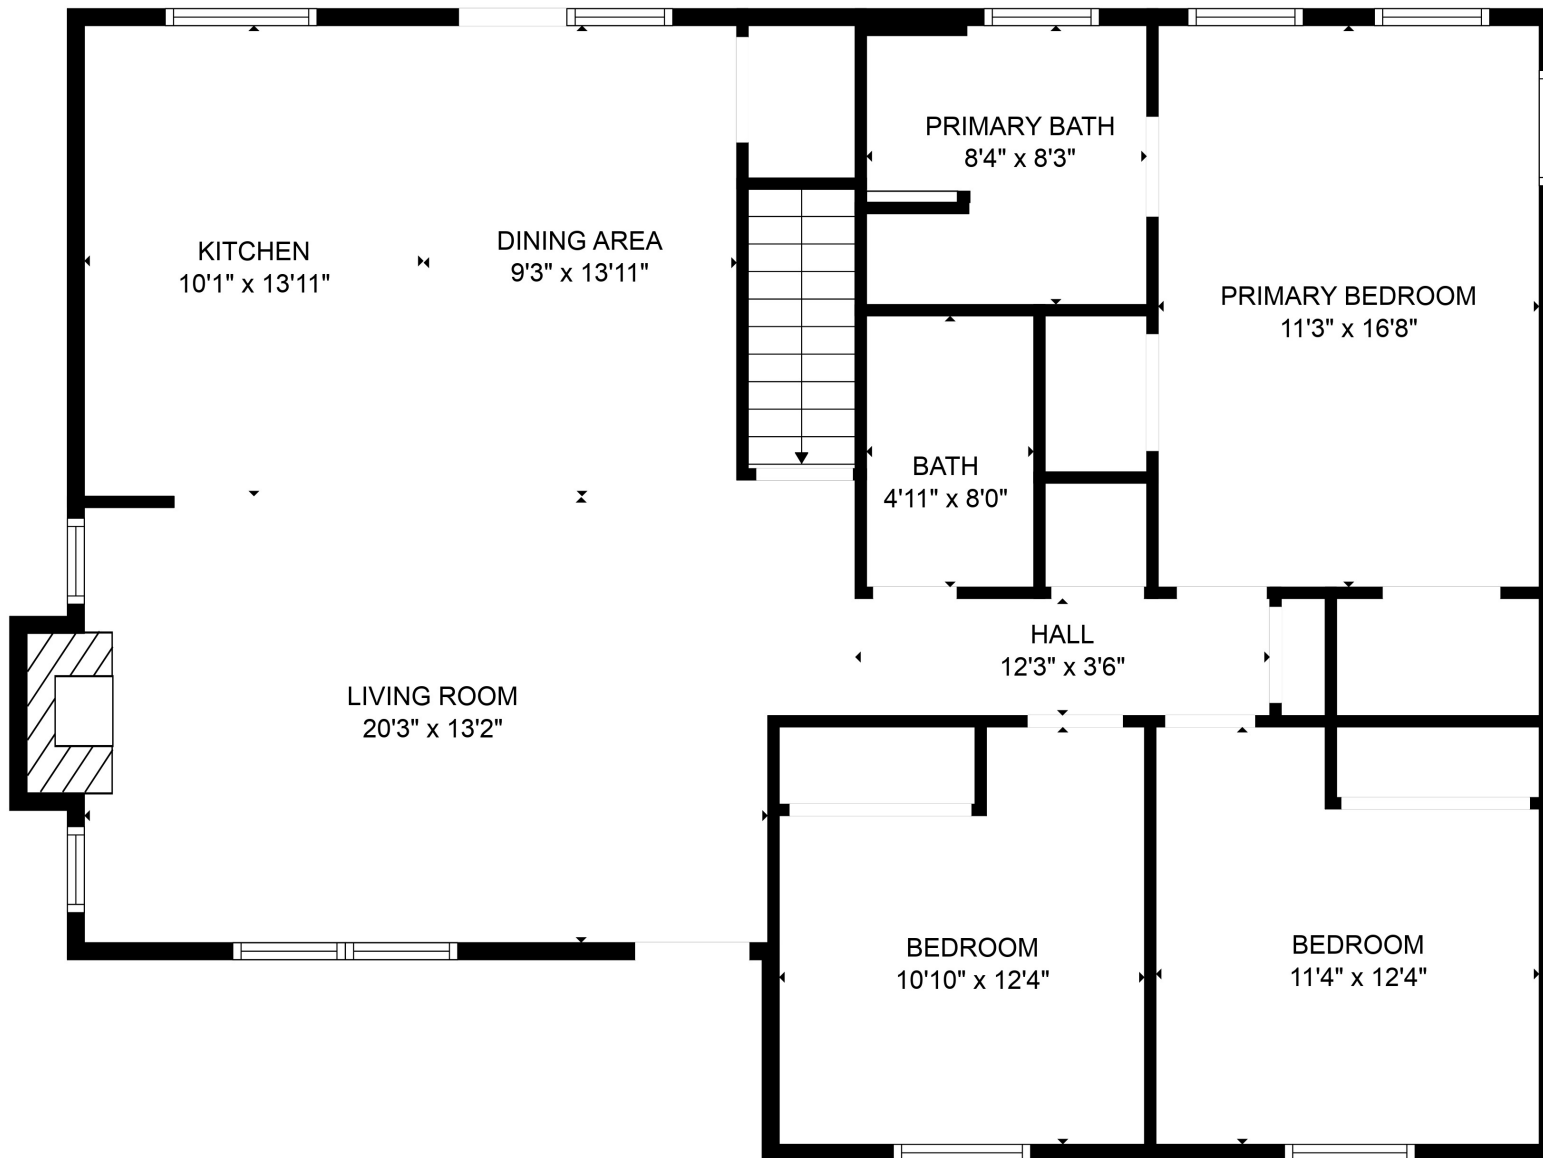

TOTAL: 2110 sq. ft
 FLOOR 1: 802 sq. ft, FLOOR 2: 1308 sq. ft
 EXCLUDED AREAS: STORAGE: 462 sq. ft, FIREPLACE: 10 sq. ft

FLOOR PLAN CREATED BY CUBICASA APP. MEASUREMENTS DEEMED HIGHLY RELIABLE BUT NOT GUARANTEED.