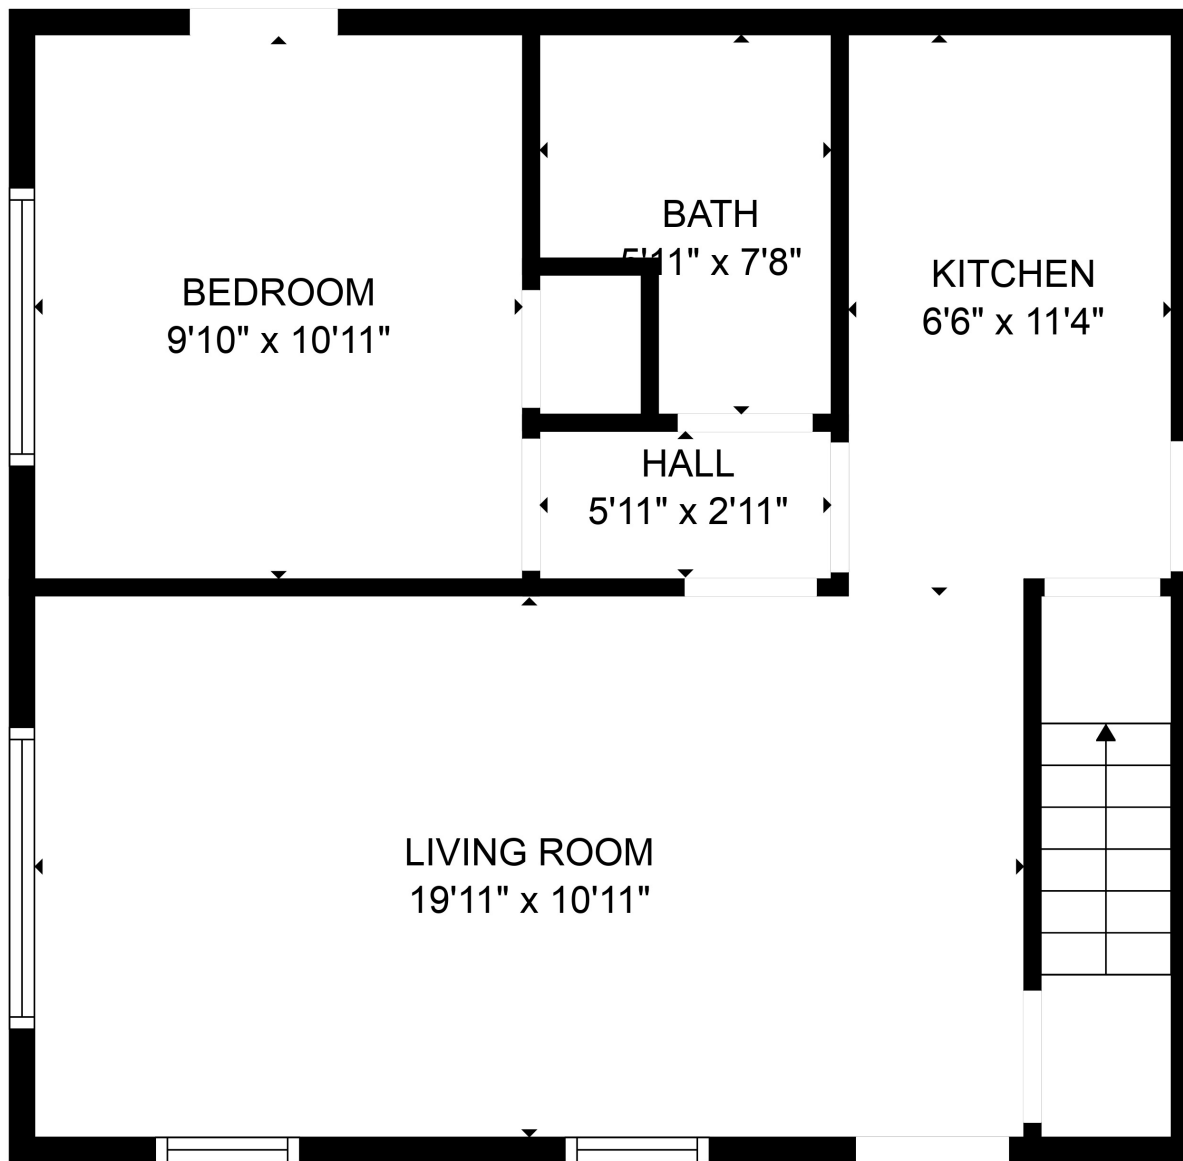

FLOOR 1

FLOOR 2

Total scanned area: 820 sq. ft

PRIMARY BEDROOM
22'10" x 8'9"

Total scanned area: 820 sq. ft

MEASUREMENTS ARE CALCULATED BY CUBICASA TECHNOLOGY. DEEMED HIGHLY RELIABLE BUT NOT GUARANTEED.

Total scanned area: 820 sq. ft