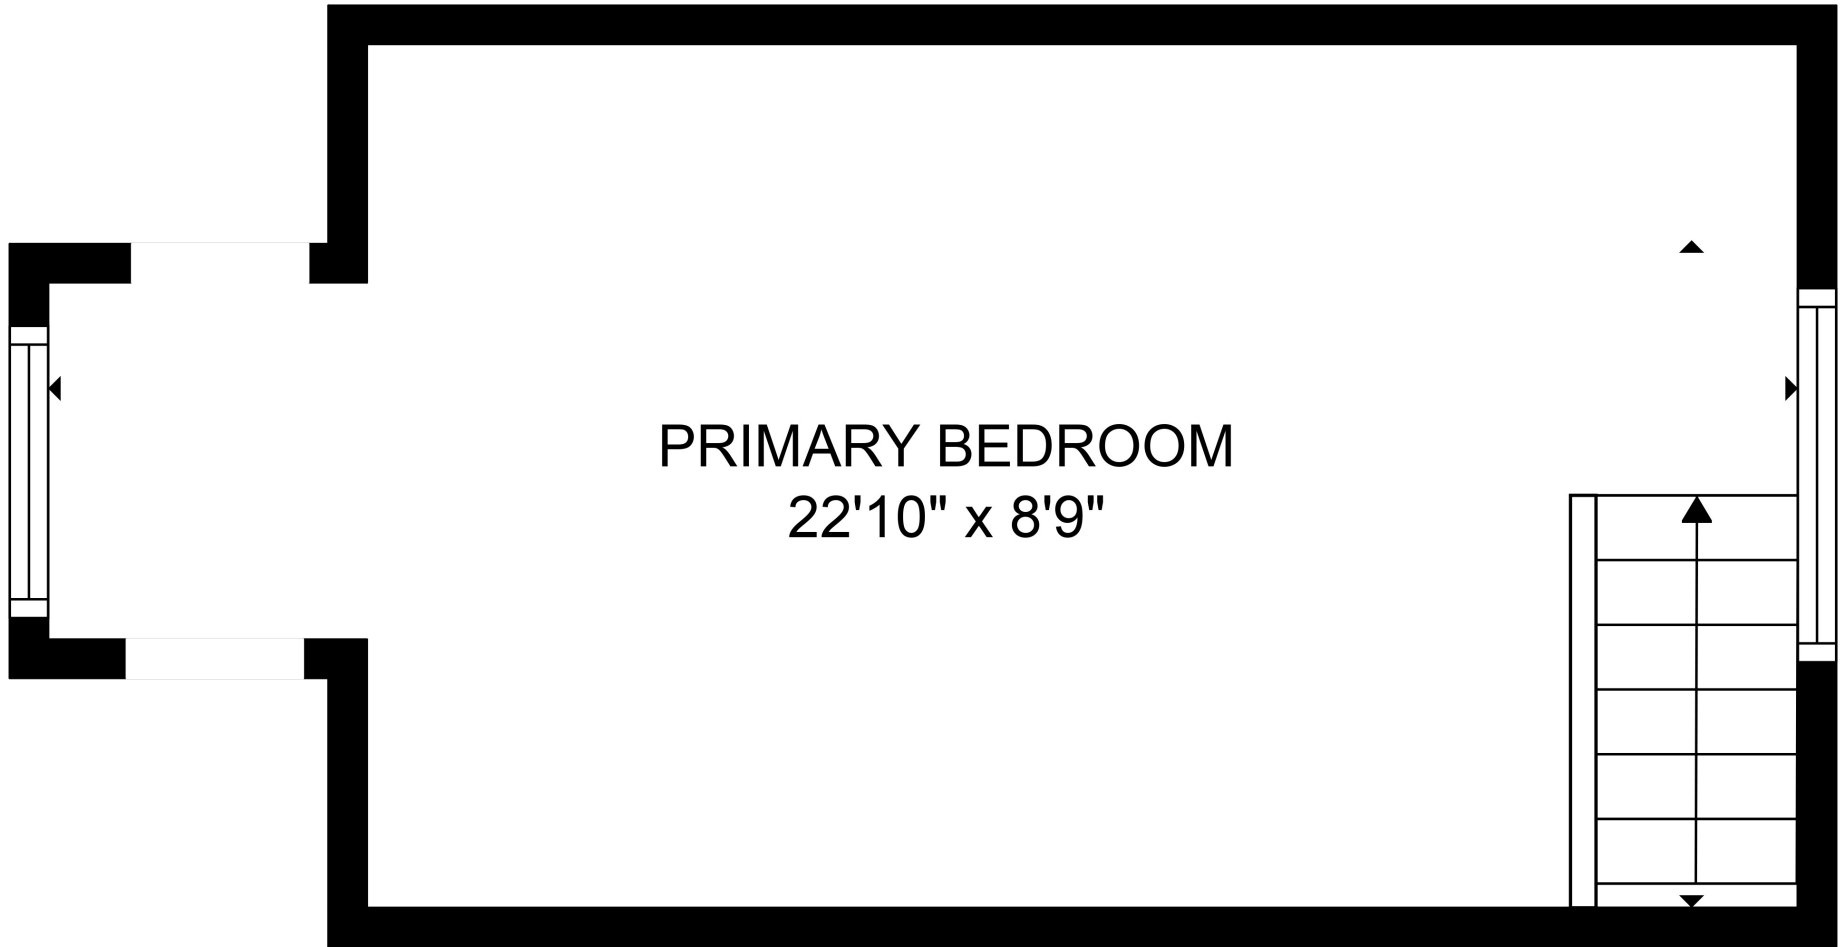

FLOOR 1

FLOOR 2

Total scanned area: 820 sq. ft

PRIMARY BEDROOM
22'10" x 8'9"

Total scanned area: 820 sq. ft

MEASUREMENTS ARE CALCULATED BY CUBICASA TECHNOLOGY. DEEMED HIGHLY RELIABLE BUT NOT GUARANTEED.

Total scanned area: 820 sq. ft