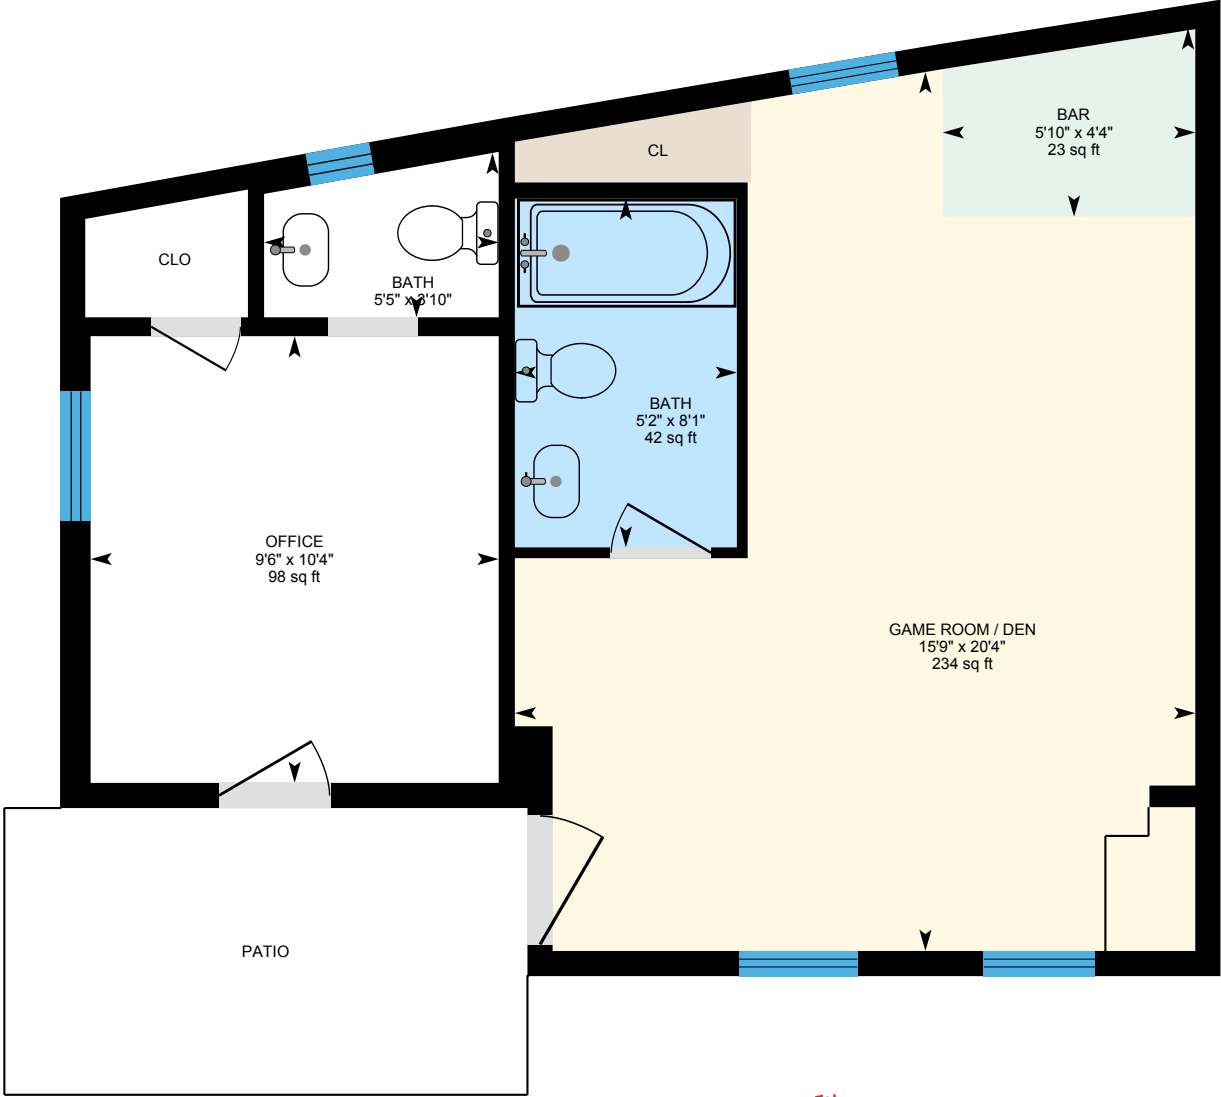

119 Achor Ct, Modesto, CA

Main Floor Finished Area 1356.75 sq ft
Unfinished Area 28.48 sq ft

PREPARED: 2024/07/10

White regions are excluded from total floor area in iGUIDE floor plans. All room dimensions and floor areas must be considered approximate and are subject to independent verification.

119 Achor Ct, Modesto, CA

Detached Studio Finished Area 353.11 sq ft
Unfinished Area 150.99 sq ft

PREPARED: 2024/07/10

White regions are excluded from total floor area in iGUIDE floor plans. All room dimensions and floor areas must be considered approximate and are subject to independent verification.