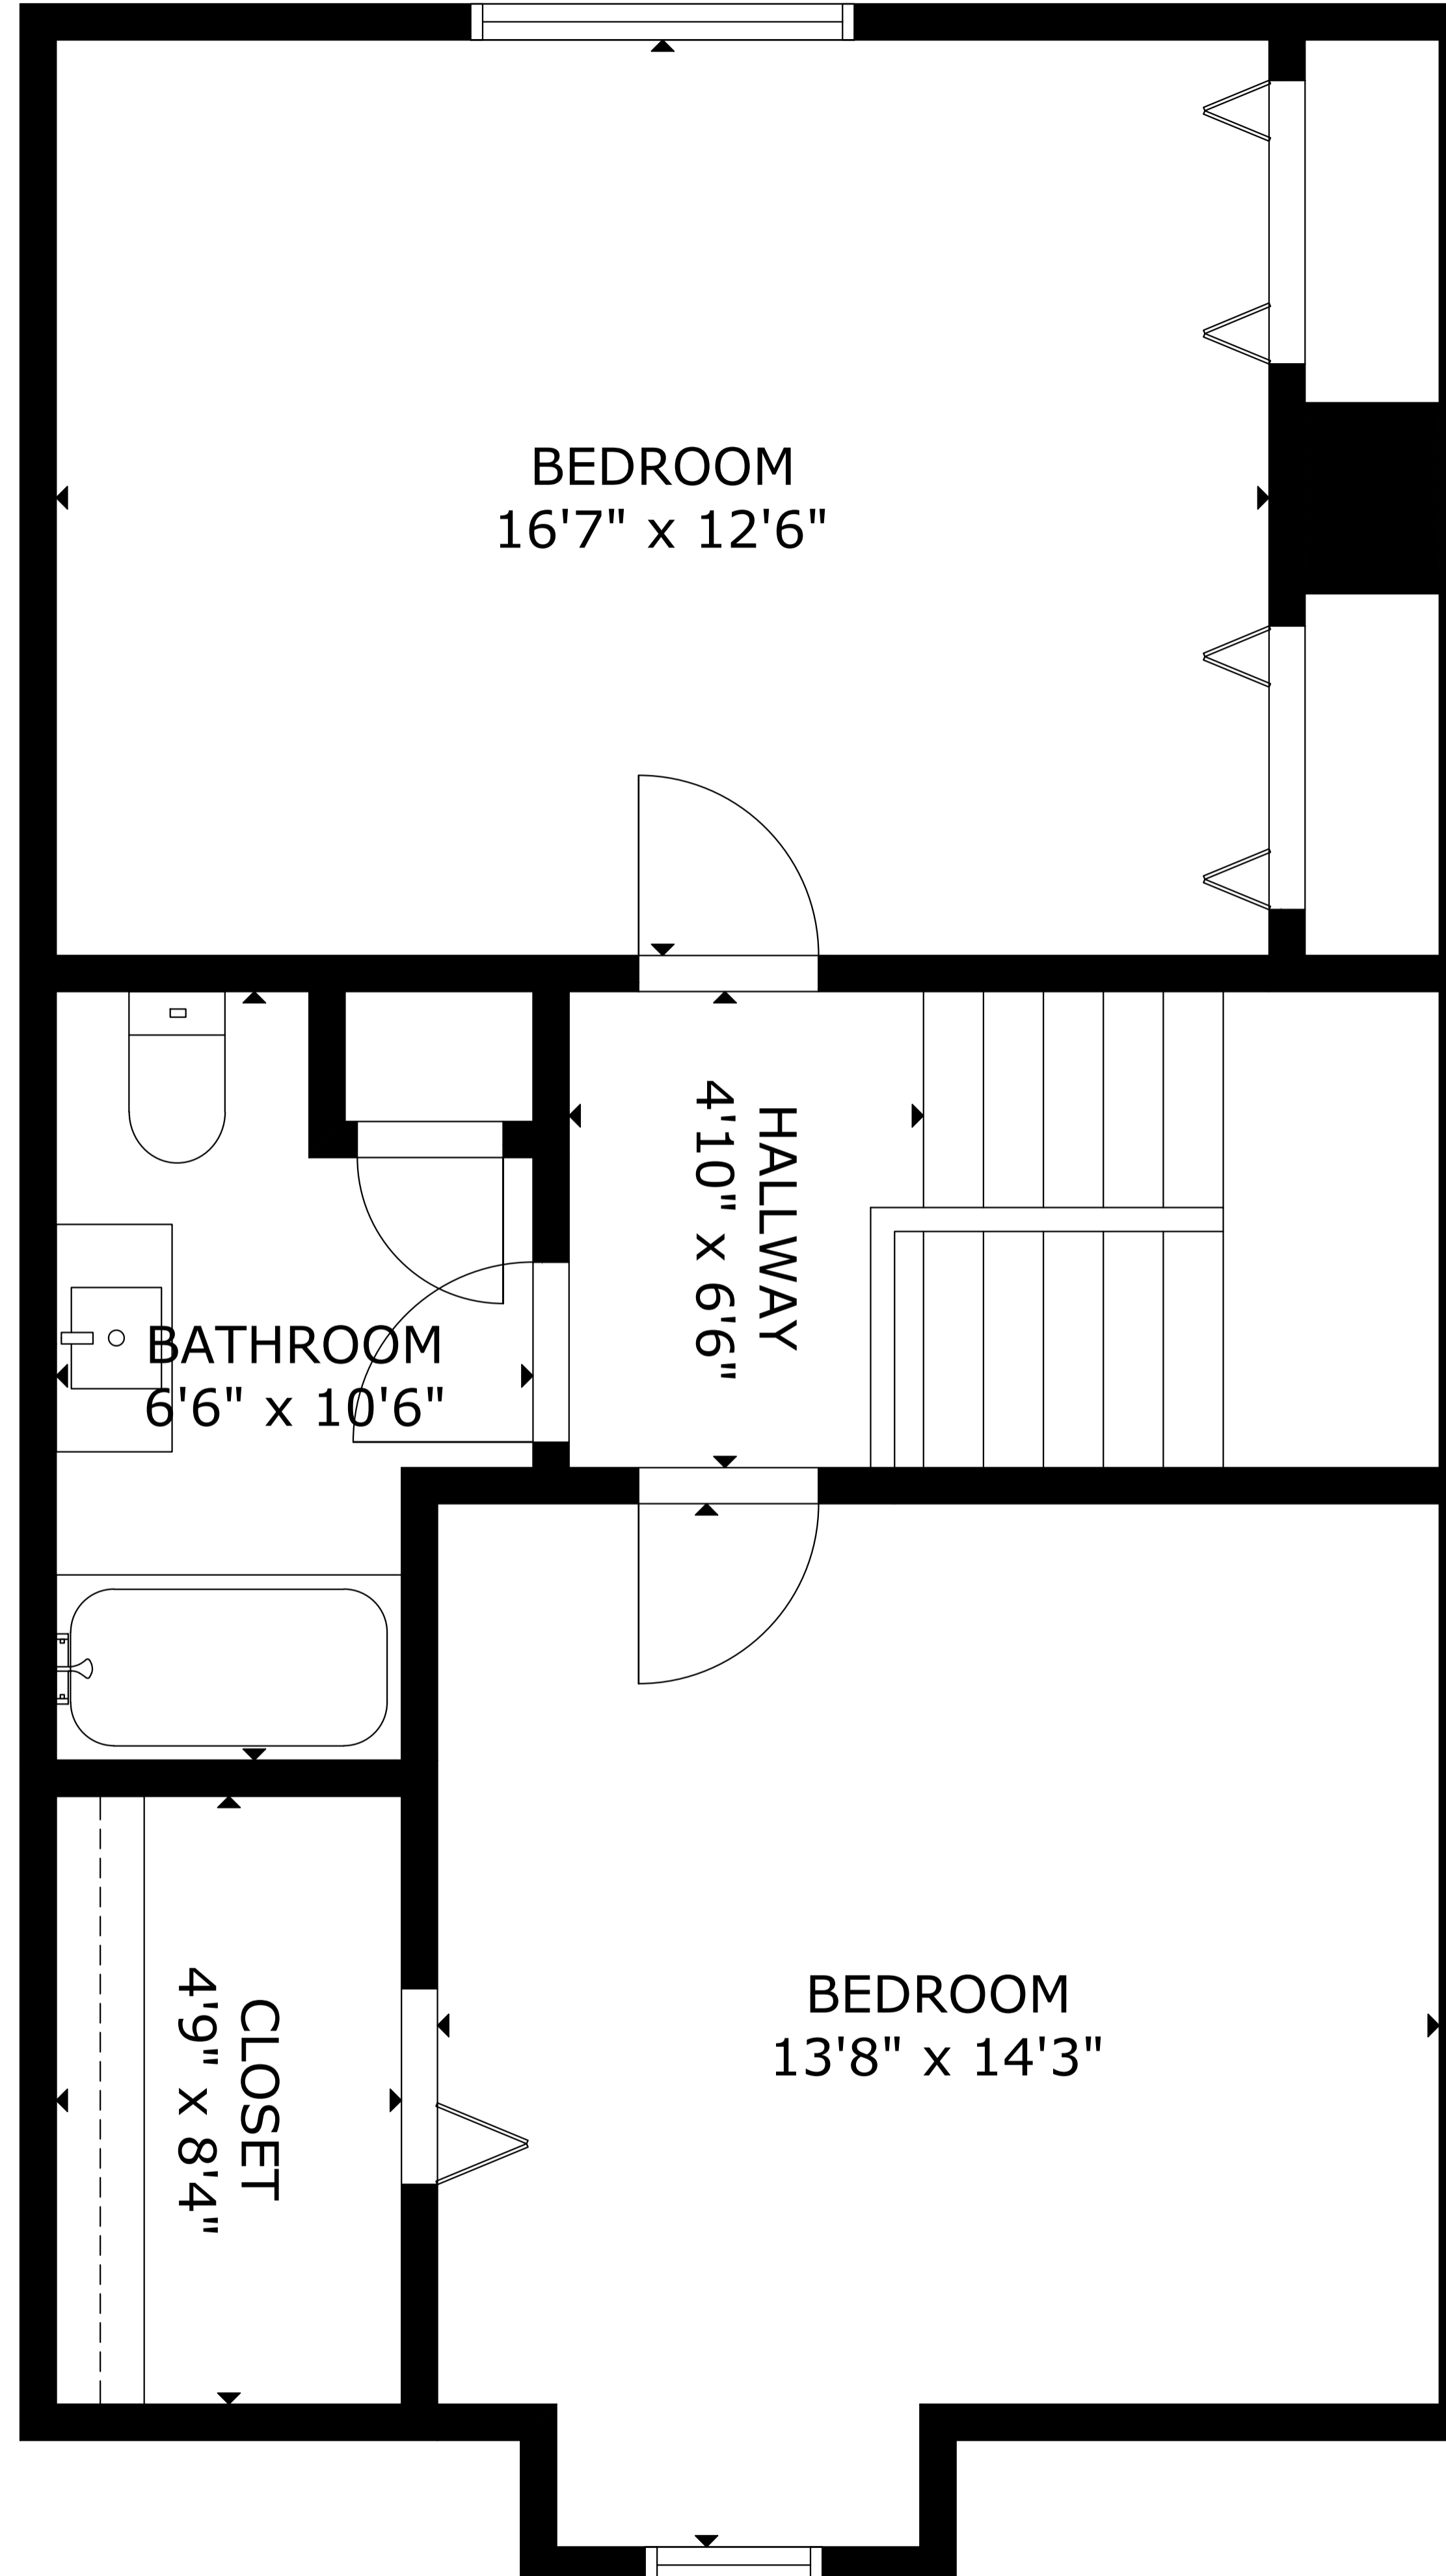

F 39 Shellback Way Mashpee

GROSS INTERNAL AREA
TOTAL: 1,889 sq.ft

FLOOR 1: 628 sq.ft, FLOOR 2: 640 sq.ft, FLOOR 3: 621 sq.ft
SIZE AND DIMENSIONS ARE APPROXIMATE, ACTUAL MAY VARY