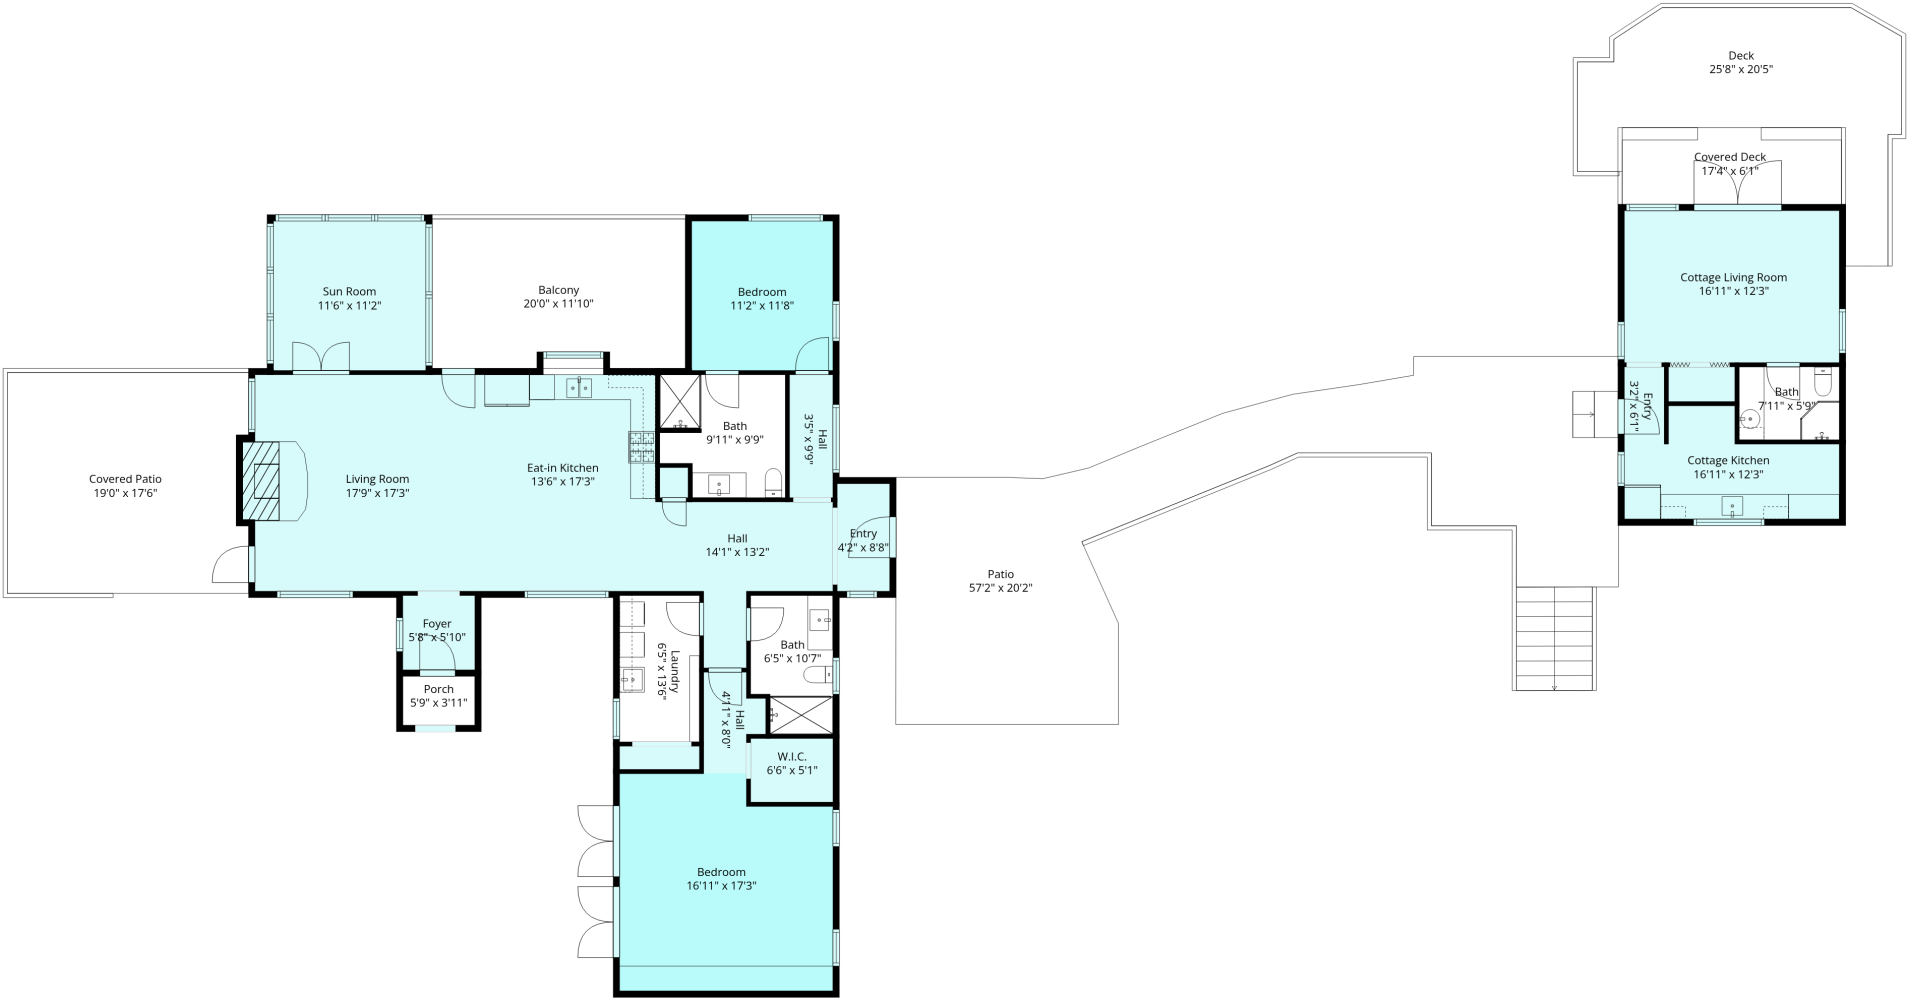

5545 Graham Dr

Sabrina Vandenberg PREC
sabrina@chilliwackproperties.net

Estimated Areas:

Main Floor: 1877 sq. ft
Cottage House: 403 sq. ft
Total: 2280 Sq. Ft

5545 Graham Dr

Sabrina Vandenberg PREC
sabrina@chilliwackproperties.net

Estimated Areas:

Main Floor: 1877 sq. ft
Cottage House: 403 sq. ft
Total: 2280 Sq. Ft

5545 Graham Dr

Sabrina Vandenberg PREC
sabrina@chilliwackproperties.net

Estimated Areas:
Main Floor: 1877 sq. ft
Cottage House: 403 sq. ft
Total: 2280 Sq. Ft