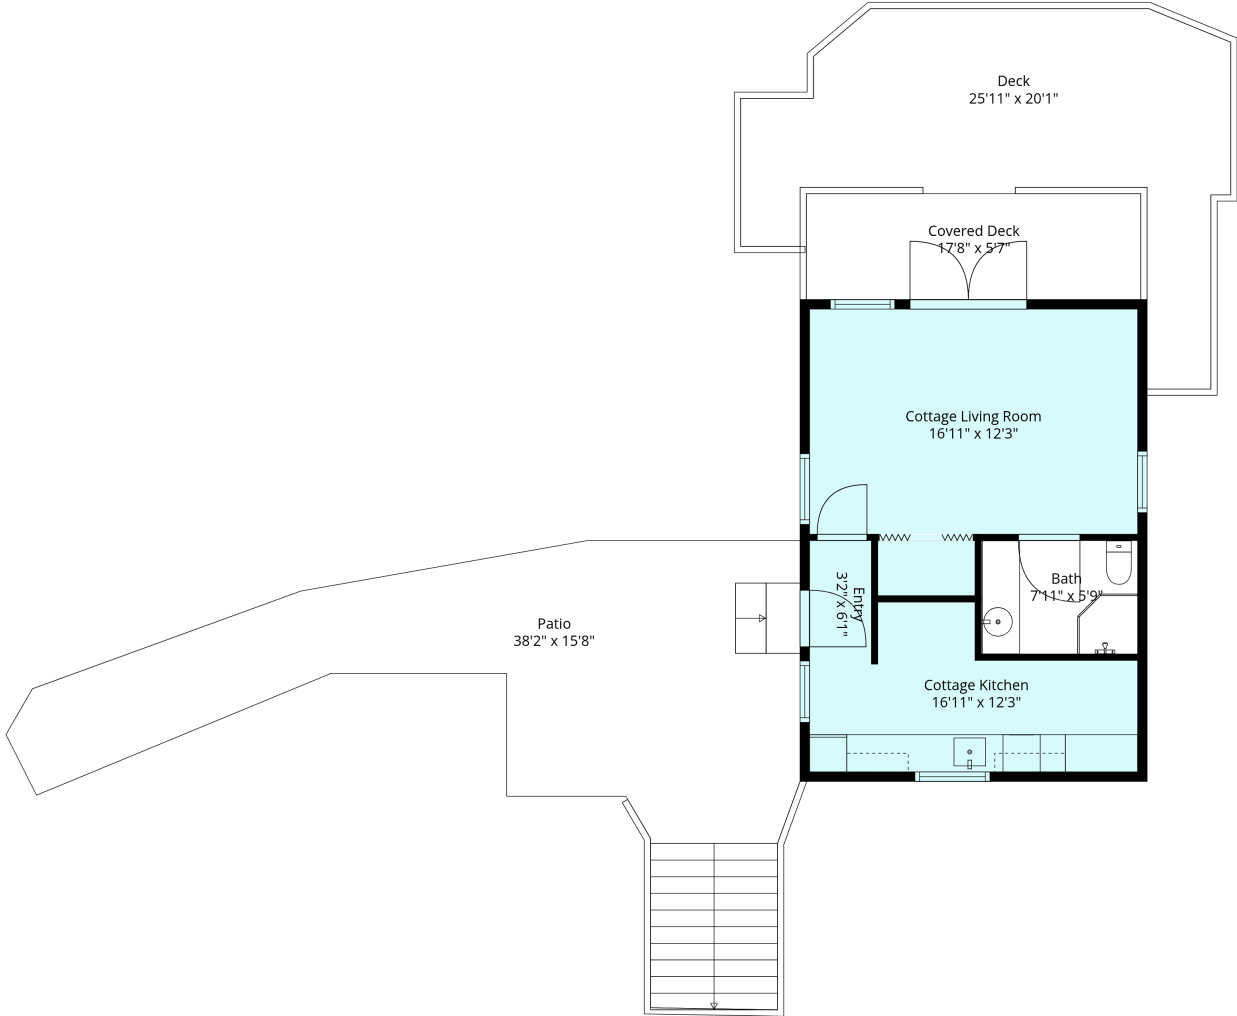

5545 Graham Dr

Sabrina Vandenberg PREC
sabrina@chilliwackproperties.net

Estimated Areas:

Main Floor: 1877 sq. ft
Cottage House: 403 sq. ft
Total: 2280 Sq. Ft

5545 Graham Dr

Sabrina Vandenberg PREC
sabrina@chilliwackproperties.net

Estimated Areas:

Main Floor: 1877 sq. ft
Cottage House: 403 sq. ft
Total: 2280 Sq. Ft

5545 Graham Dr

Sabrina Vandenberg PREC
sabrina@chilliwackproperties.net

Estimated Areas:
Main Floor: 1877 sq. ft
Cottage House: 403 sq. ft
Total: 2280 Sq. Ft