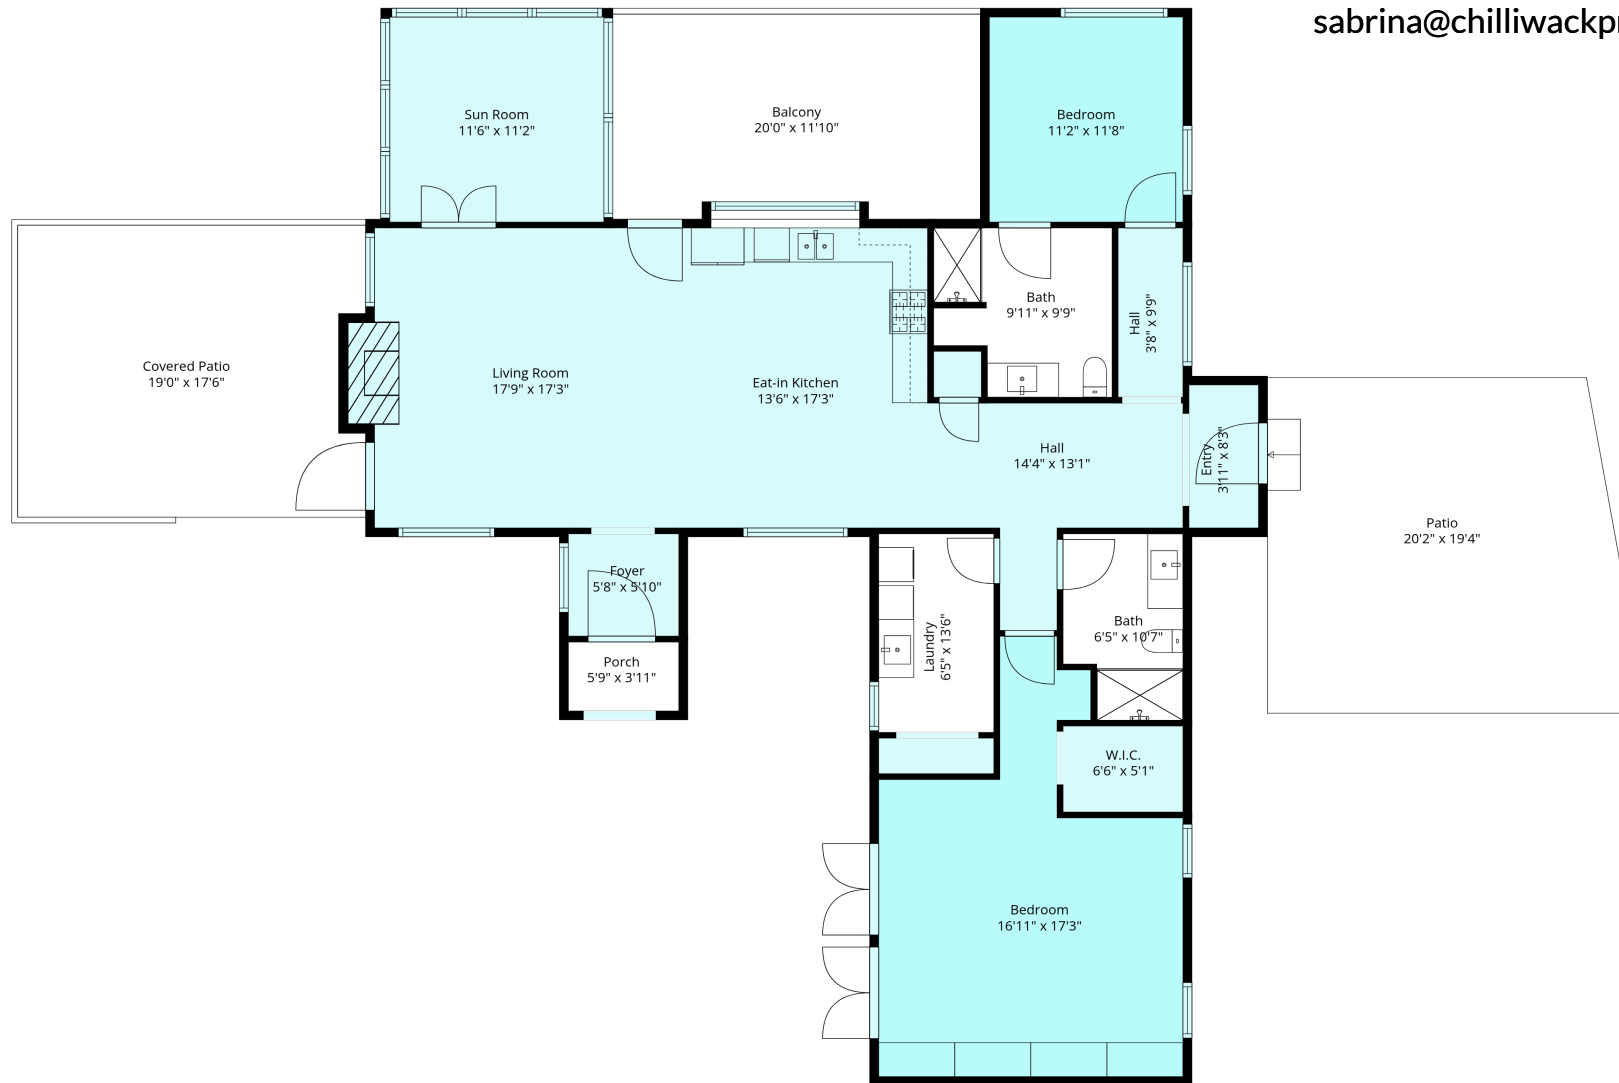

5545 Graham Dr

Sabrina Vandenberg PREC
sabrina@chilliwackproperties.net

Estimated Areas:

Main Floor: 1877 sq. ft
Cottage House: 403 sq. ft
Total: 2280 Sq. Ft

5545 Graham Dr

Sabrina Vandenberg PREC
sabrina@chilliwackproperties.net

Estimated Areas:

Main Floor: 1877 sq. ft
Cottage House: 403 sq. ft
Total: 2280 Sq. Ft

5545 Graham Dr

Sabrina Vandenberg PREC
sabrina@chilliwackproperties.net

Estimated Areas:
Main Floor: 1877 sq. ft
Cottage House: 403 sq. ft
Total: 2280 Sq. Ft