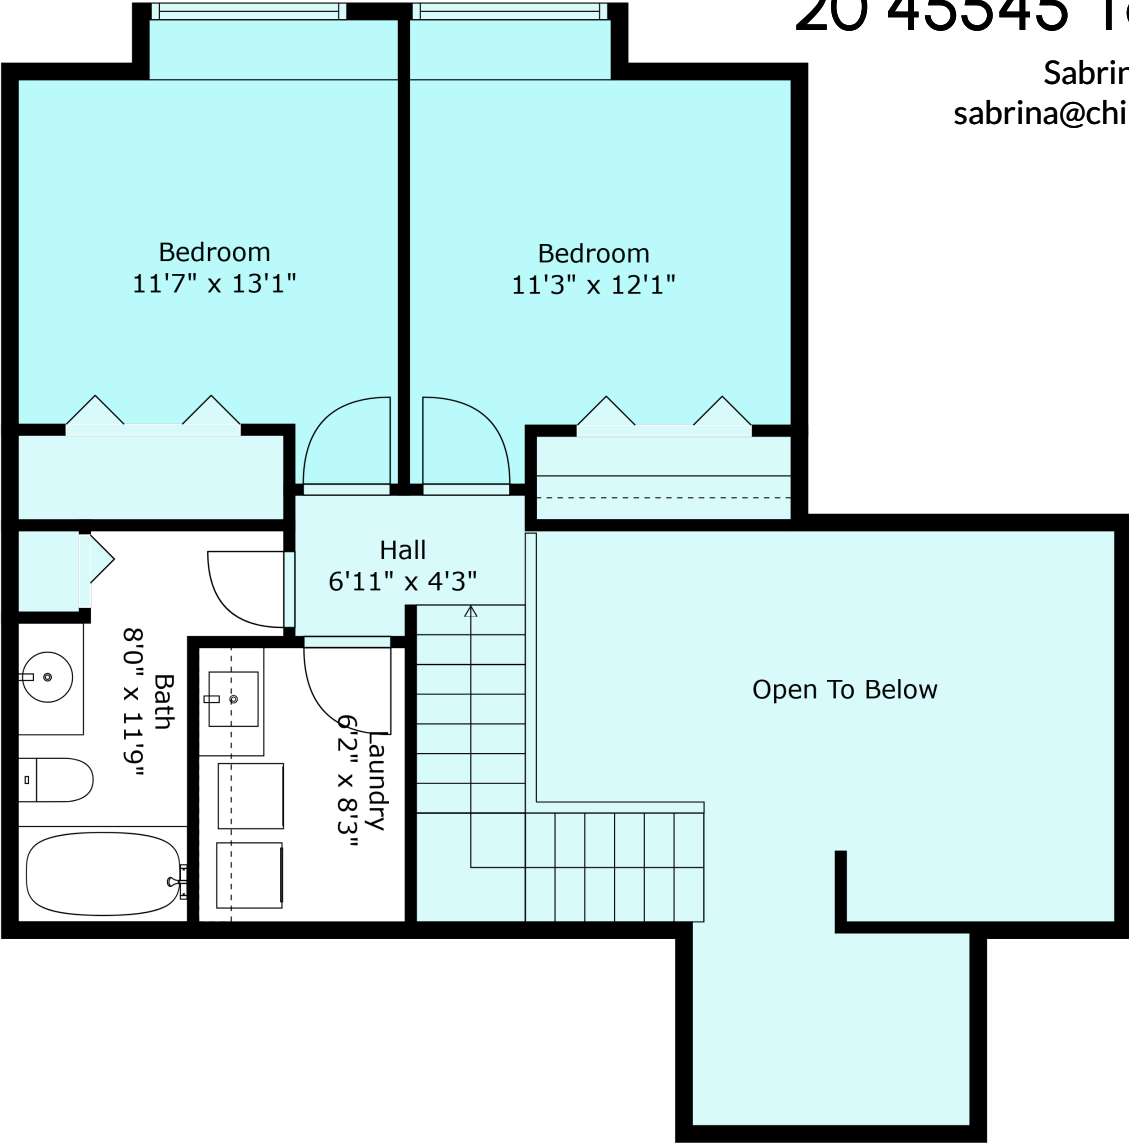

20 45545 Tamihi Way

Sabrina Vandenberg PREC
sabrina@chilliwackproperties.net

Estimated Areas:

Below Main: 991 sq. ft (289 sq. ft unfinished)

Main Floor: 1007 sq. ft

Above Main: 590 sq. ft

Total: 2588 Sq. Ft