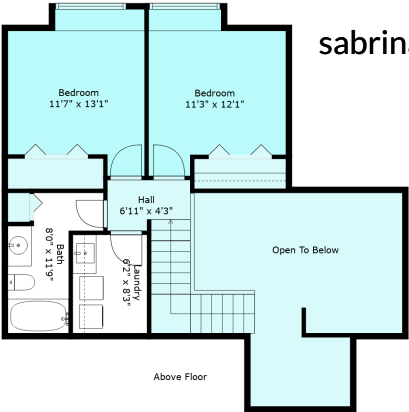

20 45545 Tamihi Way

Sabrina Vandenberg PREC
sabrina@chilliwackproperties.net

Estimated Areas:

Below Main: 991 sq. ft (289 sq. ft unfinished)

Main Floor: 1007 sq. ft

Above Main: 590 sq. ft

Total: 2588 Sq. Ft