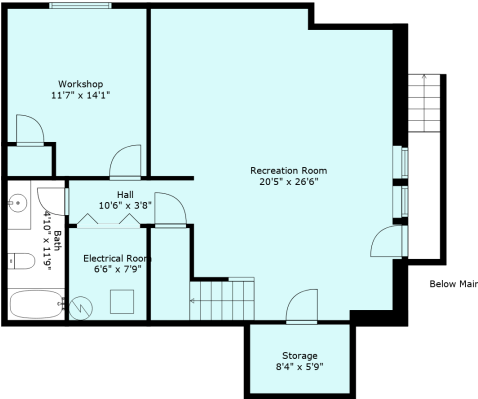

20 45545 Tamihi Way

Sabrina Vandenberg PREC
sabrina@chilliwackproperties.net

Estimated Areas:

Below Main: 991 sq. ft (289 sq. ft unfinished)

Main Floor: 1007 sq. ft

Above Main: 590 sq. ft

Total: 2588 Sq. Ft