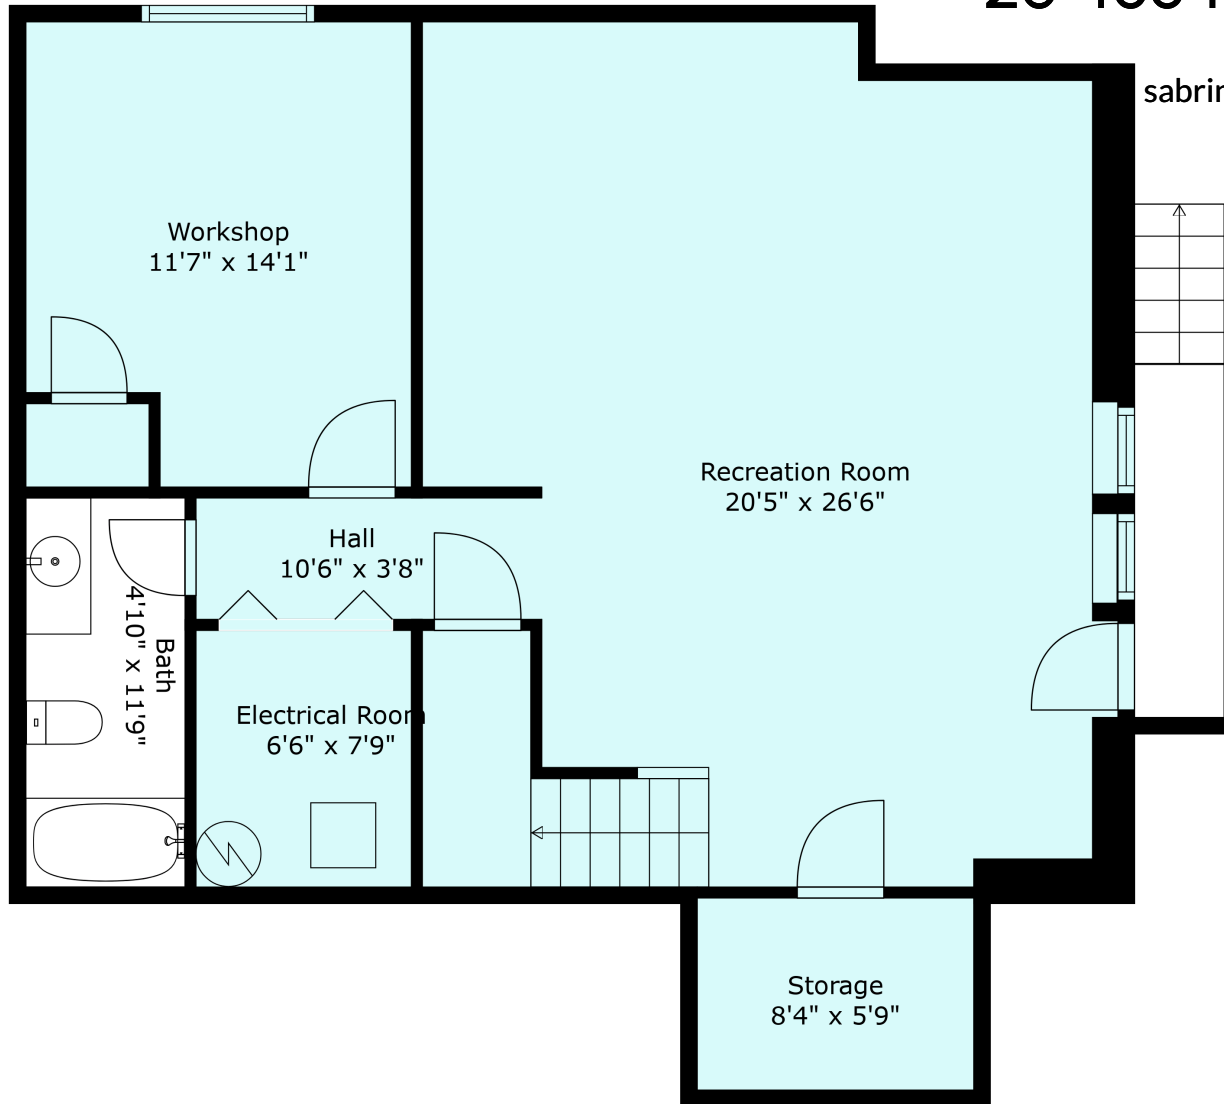

20 45545 Tamihi Way

Sabrina Vandenberg PREC
sabrina@chilliwackproperties.net

Estimated Areas:

Below Main: 991 sq. ft (289 sq. ft unfinished)

Main Floor: 1007 sq. ft

Above Main: 590 sq. ft

Total: 2588 Sq. Ft