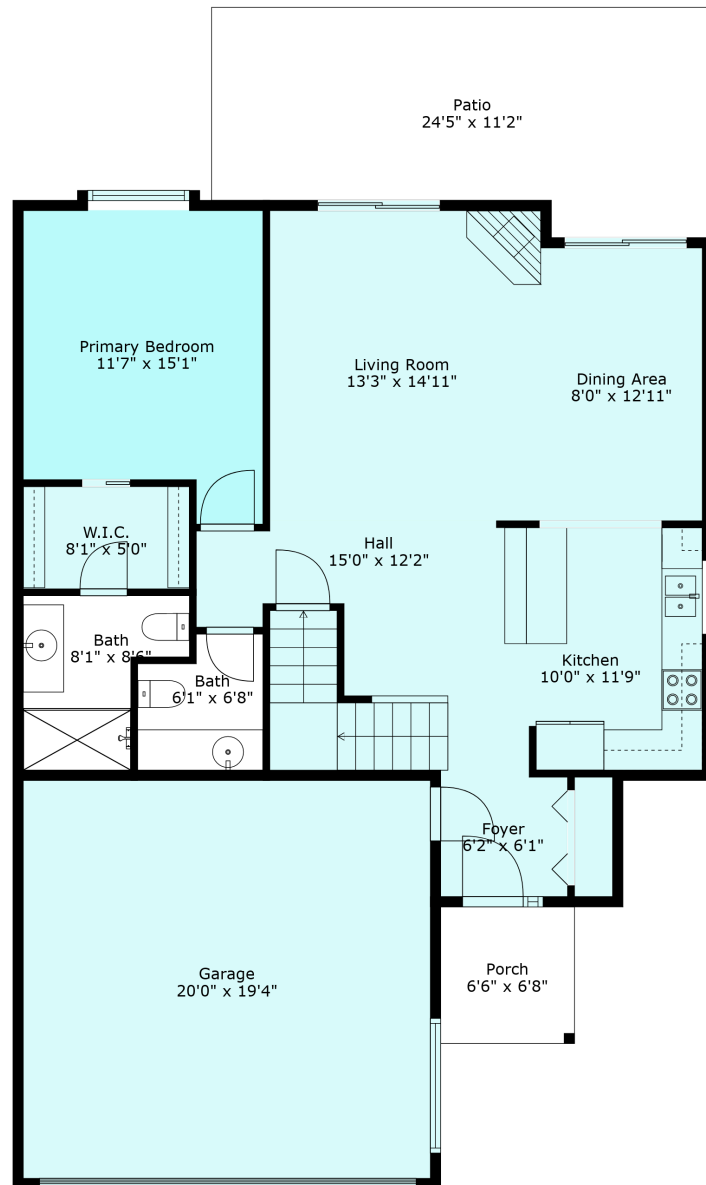

20 45545 Tamihi Way

Sabrina Vandenberg PREC
sabrina@chilliwackproperties.net

Estimated Areas:

Below Main: 991 sq. ft (289 sq. ft unfinished)

Main Floor: 1007 sq. ft

Above Main: 590 sq. ft

Total: 2588 Sq. Ft