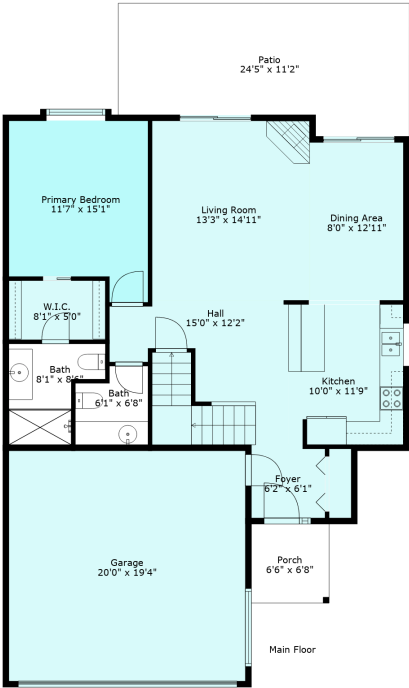

20 45545 Tamihi Way

Sabrina Vandenberg PREC
sabrina@chilliwackproperties.net

Estimated Areas:

Below Main: 991 sq. ft (289 sq. ft unfinished)

Main Floor: 1007 sq. ft

Above Main: 590 sq. ft

Total: 2588 Sq. Ft