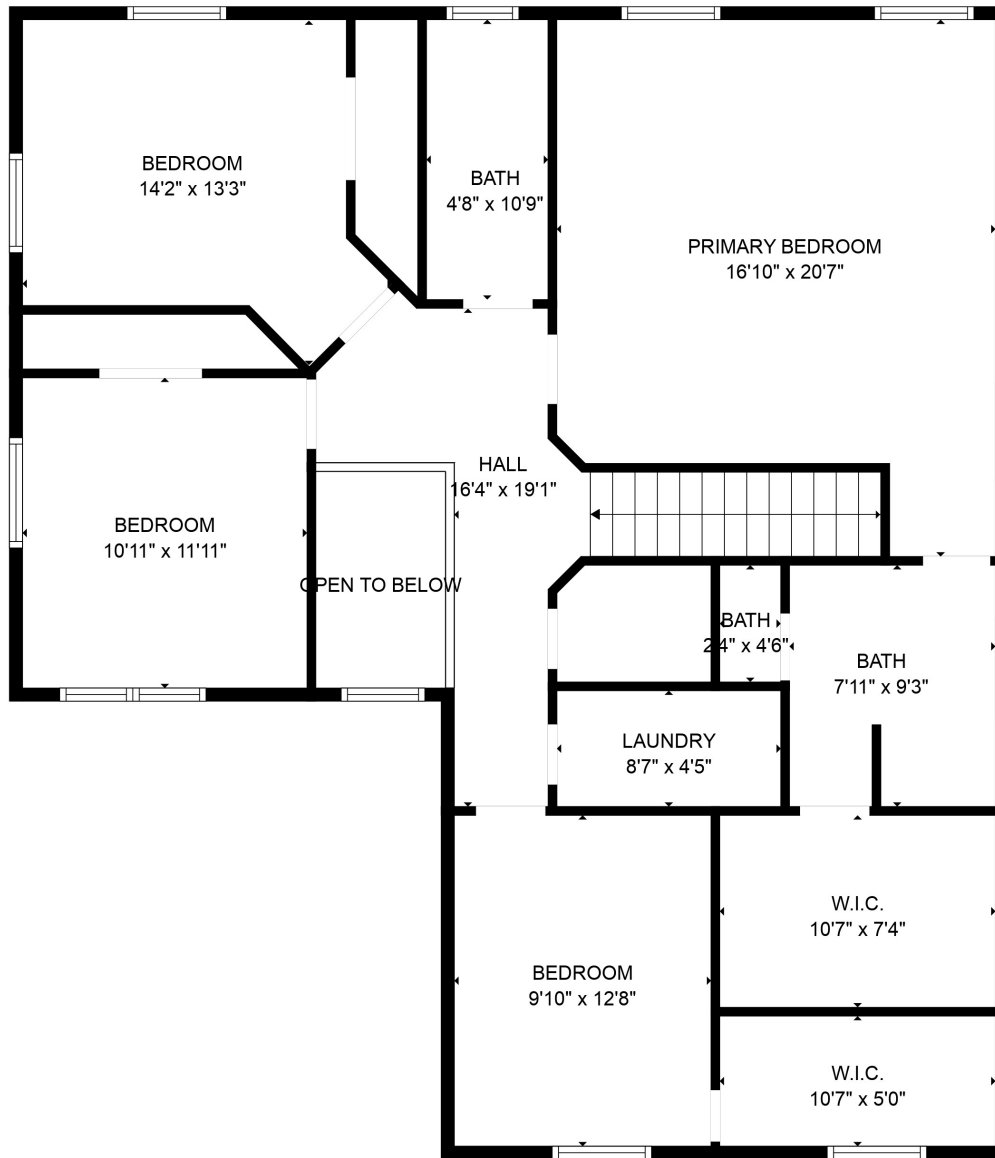

FLOOR 1

FLOOR 2

Total scanned area: 2805 sq. ft

SIZES AND DIMENSIONS ARE APPROXIMATE. ACTUAL MAY VARY.

Total scanned area: 2805 sq. ft

SIZES AND DIMENSIONS ARE APPROXIMATE. ACTUAL MAY VARY.

Total scanned area: 2805 sq. ft

SIZES AND DIMENSIONS ARE APPROXIMATE. ACTUAL MAY VARY.