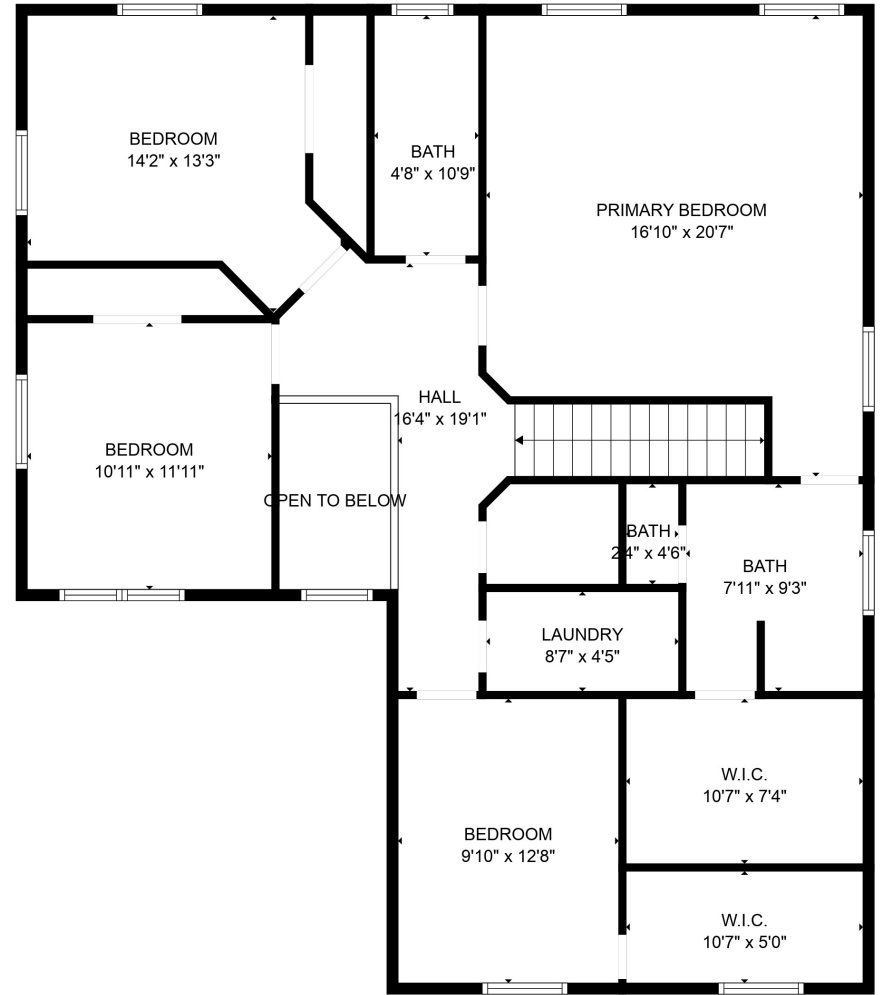

FLOOR 1

FLOOR 2

Total scanned area: 2805 sq. ft

SIZES AND DIMENSIONS ARE APPROXIMATE. ACTUAL MAY VARY.

Total scanned area: 2805 sq. ft

SIZES AND DIMENSIONS ARE APPROXIMATE. ACTUAL MAY VARY.

Total scanned area: 2805 sq. ft

SIZES AND DIMENSIONS ARE APPROXIMATE. ACTUAL MAY VARY.