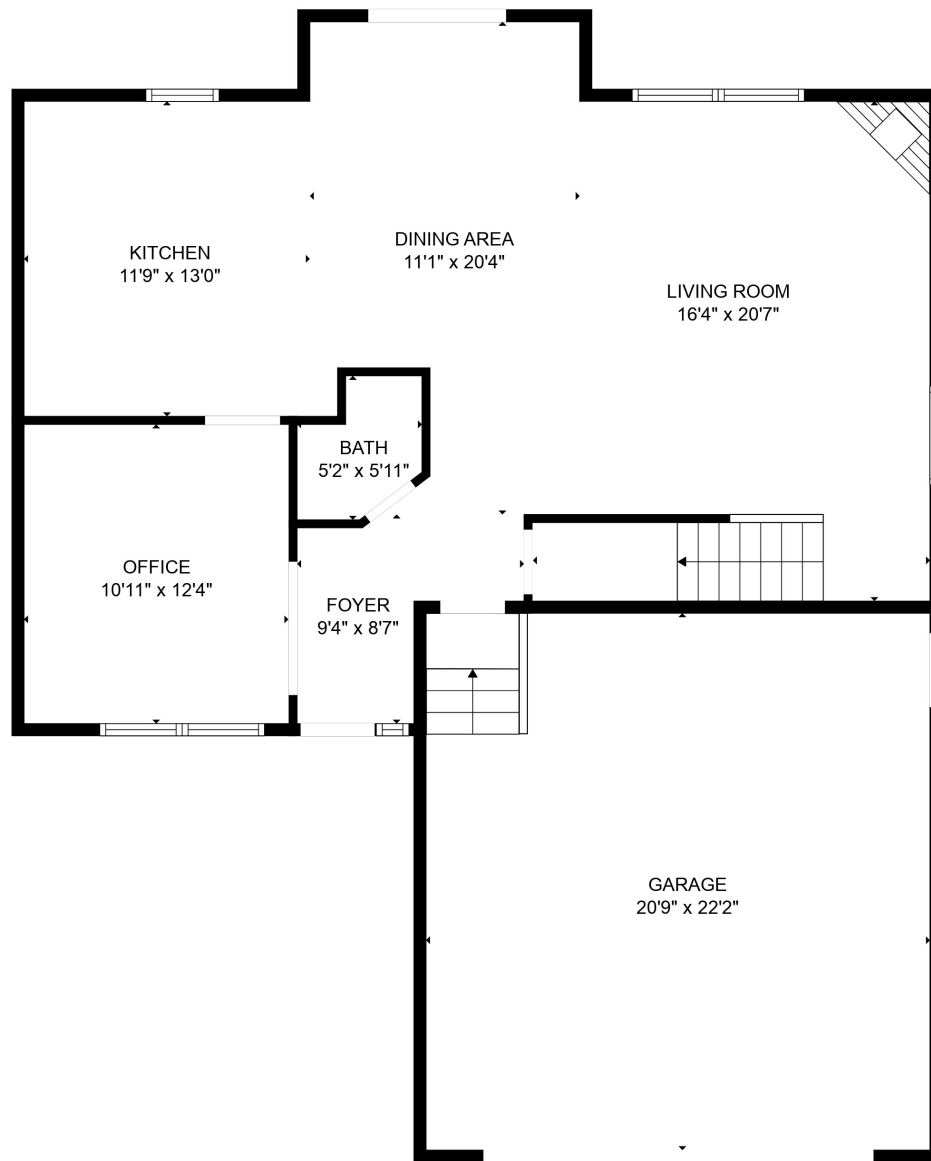

FLOOR 1

FLOOR 2

Total scanned area: 2805 sq. ft

SIZES AND DIMENSIONS ARE APPROXIMATE. ACTUAL MAY VARY.

Total scanned area: 2805 sq. ft

SIZES AND DIMENSIONS ARE APPROXIMATE. ACTUAL MAY VARY.

Total scanned area: 2805 sq. ft

SIZES AND DIMENSIONS ARE APPROXIMATE. ACTUAL MAY VARY.