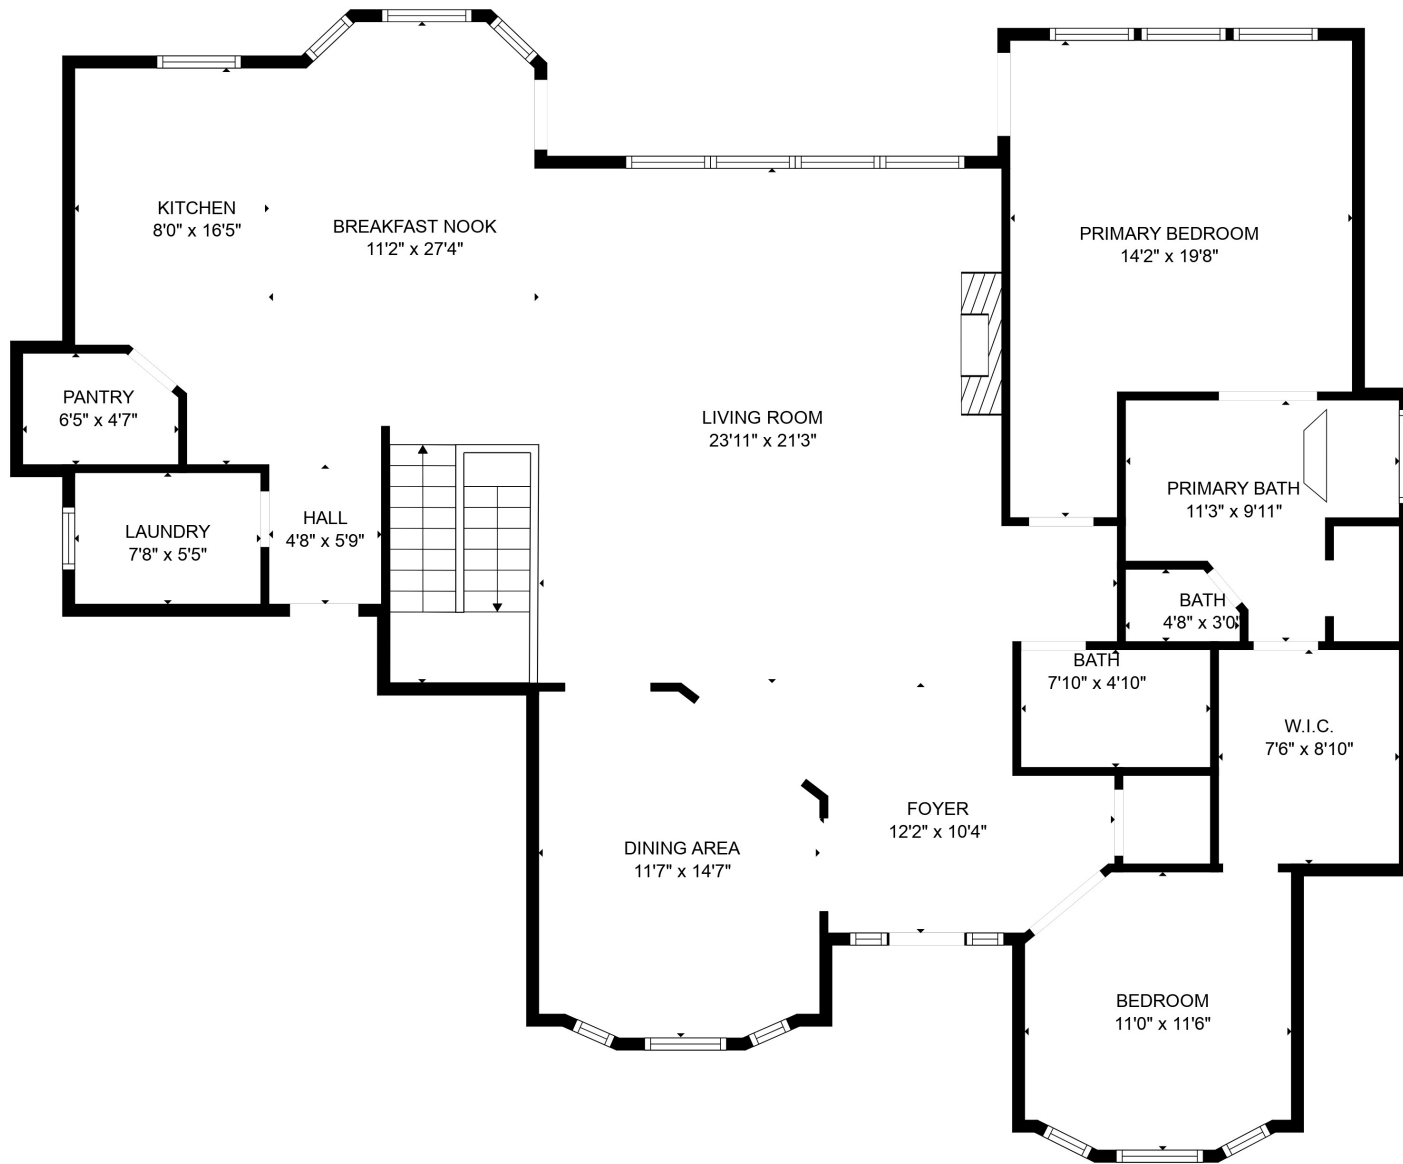

Total scanned area: 3755 sq. ft

MEASUREMENTS ARE CALCULATED BY CUBICASA TECHNOLOGY. DEEMED HIGHLY RELIABLE BUT NOT GUARANTEED.

Total scanned area: 3755 sq. ft

MEASUREMENTS ARE CALCULATED BY CUBICASA TECHNOLOGY. DEEMED HIGHLY RELIABLE BUT NOT GUARANTEED.

Total scanned area: 3755 sq. ft

MEASUREMENTS ARE CALCULATED BY CUBICASA TECHNOLOGY. DEEMED HIGHLY RELIABLE BUT NOT GUARANTEED.