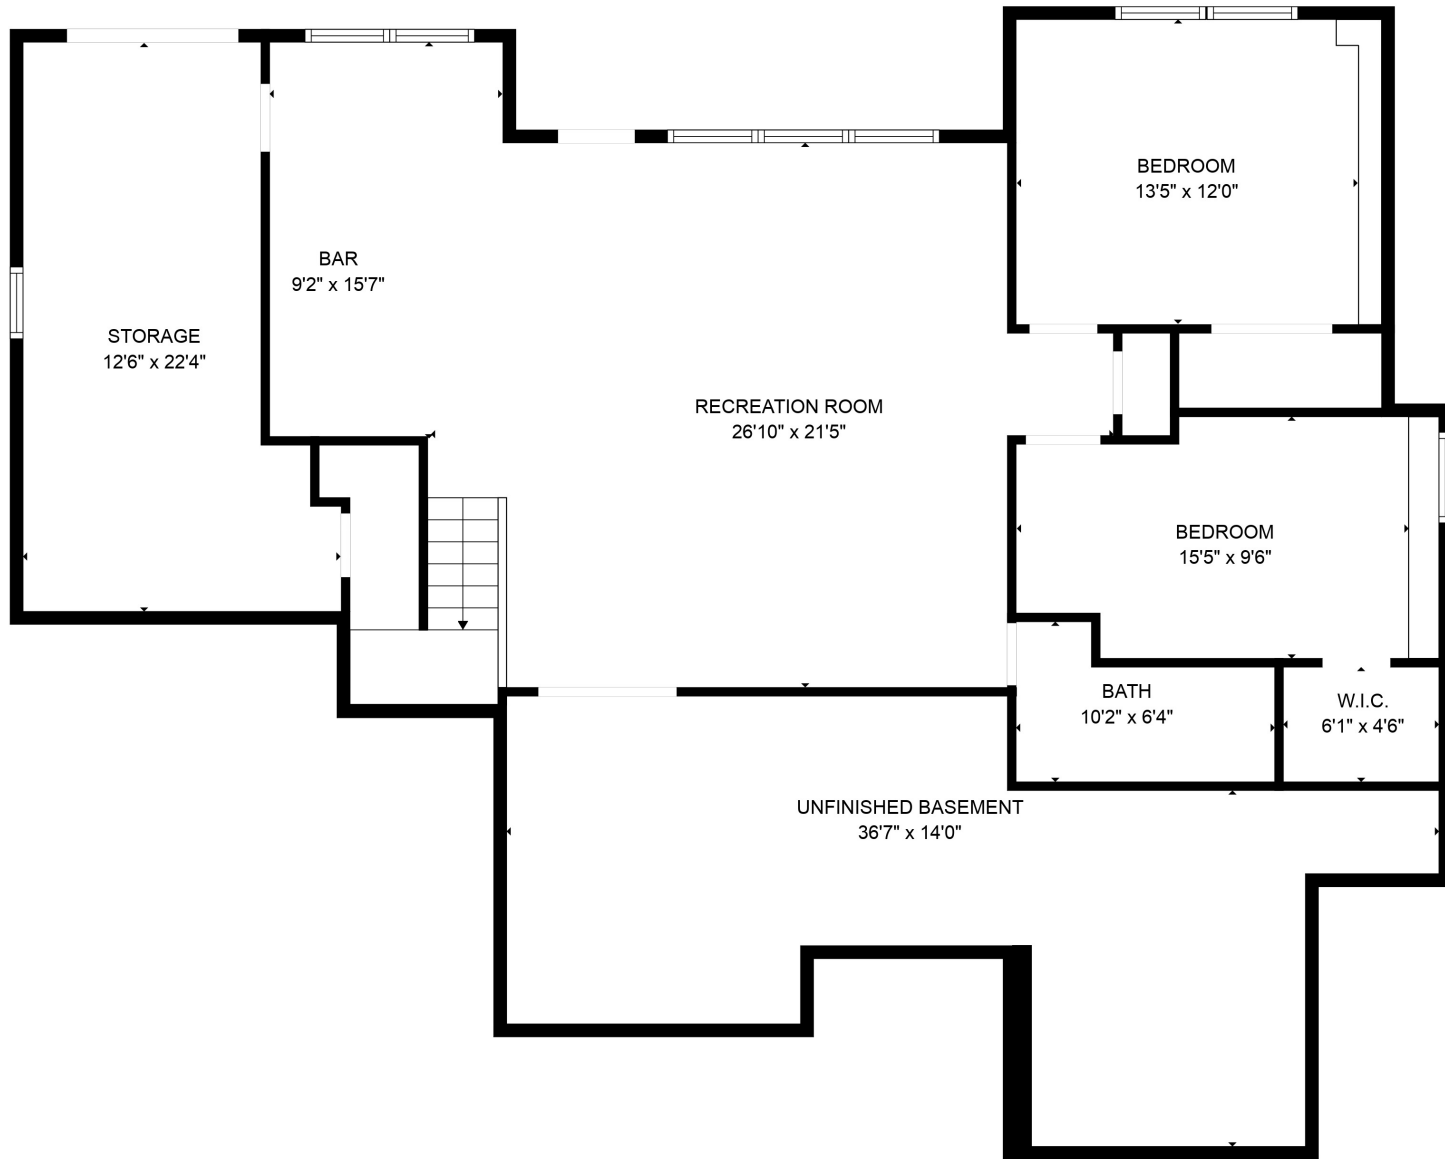

Total scanned area: 3755 sq. ft

MEASUREMENTS ARE CALCULATED BY CUBICASA TECHNOLOGY. DEEMED HIGHLY RELIABLE BUT NOT GUARANTEED.

Total scanned area: 3755 sq. ft

MEASUREMENTS ARE CALCULATED BY CUBICASA TECHNOLOGY. DEEMED HIGHLY RELIABLE BUT NOT GUARANTEED.

Total scanned area: 3755 sq. ft

MEASUREMENTS ARE CALCULATED BY CUBICASA TECHNOLOGY. DEEMED HIGHLY RELIABLE BUT NOT GUARANTEED.