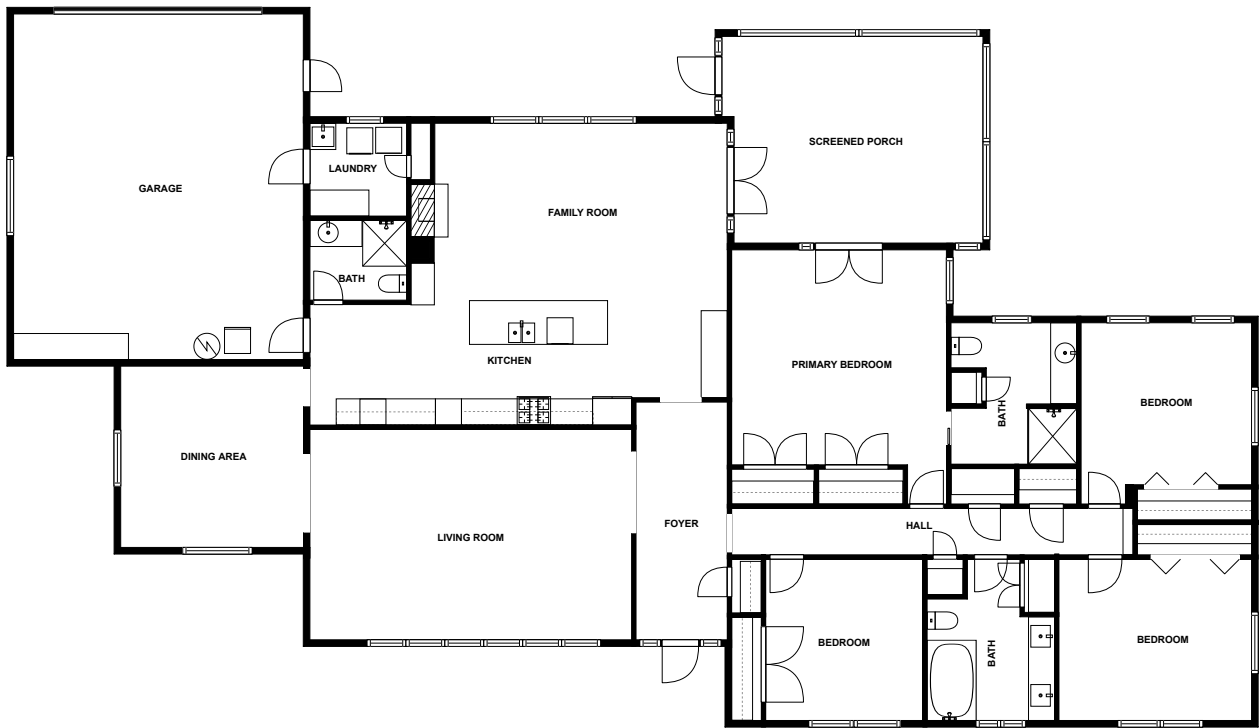

Home report

S Pine Cir 1
Belleair

Highlights

1 Kitchen

2 Living room

4 Bedroom

3 Bath

32 Doors

Air Adventures Clearwater,
2.0 mi

Floor plan

fvm

SIZES AND DIMENSIONS ARE APPROXIMATE, ACTUAL MAY VARY.

Appendix 1: Data sheet

Bath - 3	Utility - 1	Utility - Laundry - 1
Bedroom - 4	Bedroom - Master - 1	Entry - 1
Entry - Foyer - 1	Outdoor - 1	Outdoor - Porch - 1
Outdoor - Porch - Screen - 1	LivingRoom - 2	LivingRoom - Family - 1
Hall - 1	Garage - 1	Dining - 1
Dining - Open - 1	Kitchen - 1	