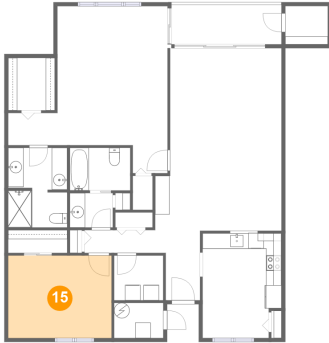

**700 Starkey Road, East Bay Country Club, Largo,
Pinellas County, Florida, United States, 33771,**

15 Floor 1 - Bedroom

Dimensions: 13'5" x 10'8"
Area: 143 sq. ft
Counted as Living Area:
Yes

Heated: Yes
Finished: Yes
Enclosed: Yes
Contiguous:
Yes
Permitted: Yes
Wet Space: No
Addition: No
Conversion: No