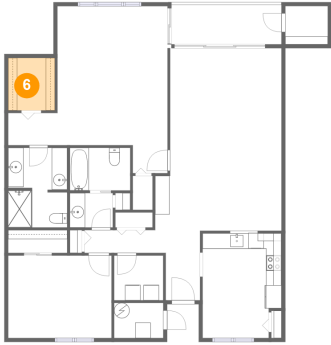

700 Starkey Road, East Bay Country Club, Largo, Pinellas County, Florida, United States, 33771,

6 Floor 1 - W.i.c.

Dimensions: 6'1" x 6'9"
Area: 41 sq. ft
Counted as Living Area:
Yes

Heated: Yes
Finished: Yes
Enclosed: Yes
Contiguous:
Yes
Permitted: Yes
Wet Space: No
Addition: No
Conversion: No