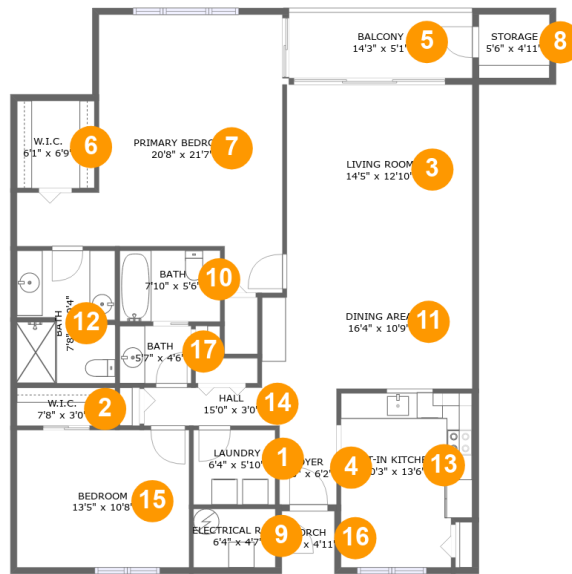

 **1,345** Gross Living Area sqft

 **1,495** total sqft

700 Starkey Road, East Bay Country Club, Largo, Pinellas County, Florida, United States, 33771,

Room Dimensions

Floor 1

Total sqft: 1495

Living area: 1345

#	Room name	Dimensions	Area (sqft)	Counted as Living Area
1	Laundry	6'4" x 5'10"	37 sq. ft	Yes
2	W.i.c.	7'8" x 3'0"	23 sq. ft	Yes
3	Living Room	14'5" x 12'10"	185 sq. ft	Yes
4	Foyer	4'5" x 6'2"	27 sq. ft	Yes
5	Balcony	14'3" x 5'1"	73 sq. ft	No
6	W.i.c.	6'1" x 6'9"	41 sq. ft	Yes
7	Primary Bedroom	20'8" x 21'7"	300 sq. ft	Yes
8	Storage	5'6" x 4'11"	27 sq. ft	No
9	Electrical Room	6'4" x 4'7"	29 sq. ft	No
10	Bath	7'10" x 5'6"	43 sq. ft	Yes
11	Dining Area	16'4" x 10'9"	169 sq. ft	Yes

**700 Starkey Road, East Bay Country Club, Largo,
Pinellas County, Florida, United States, 33771,**

#	Room name	Dimensions	Area (sqft)	Counted as Living Area
12	Bath	7'8" x 10'4"	77 sq. ft	Yes
13	Eat-in Kitchen	10'3" x 13'6"	132 sq. ft	Yes
14	Hall	15'0" x 3'0"	44 sq. ft	Yes
15	Bedroom	13'5" x 10'8"	143 sq. ft	Yes
16	Porch	4'3" x 4'11"	21 sq. ft	No
17	Bath	5'7" x 4'6"	25 sq. ft	Yes

4 Floor 1 - Foyer

Dimensions: 4'5" x 6'2"
Area: 27 sq. ft
Counted as Living Area:
Yes

Heated: Yes
Finished: Yes
Enclosed: Yes
Contiguous:
Yes
Permitted: Yes
Wet Space: No
Addition: No
Conversion: No

5 Floor 1 - Balcony