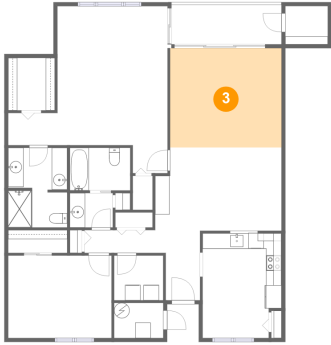

700 Starkey Road, East Bay Country Club, Largo, Pinellas County, Florida, United States, 33771,

1 Floor 1 - Laundry

Dimensions: 6'4" x 5'10"
Area: 37 sq. ft
Counted as Living Area:
Yes

Heated: Yes
Finished: Yes
Enclosed: Yes
Contiguous:
Yes
Permitted: Yes
Wet Space: No
Addition: No
Conversion: No

2 Floor 1 - W.i.c.

Dimensions: 7'8" x 3'0"
Area: 23 sq. ft
Counted as Living Area:
Yes

Heated: Yes
Finished: Yes
Enclosed: Yes
Contiguous:
Yes
Permitted: Yes
Wet Space: No
Addition: No
Conversion: No

700 Starkey Road, East Bay Country Club, Largo, Pinellas County, Florida, United States, 33771,

3 Floor 1 - Living Room

Dimensions: 14'5" x 12'10"
Area: 185 sq. ft
Counted as Living Area:
Yes

Heated: Yes
Finished: Yes
Enclosed: Yes
Contiguous:
Yes
Permitted: Yes
Wet Space: No
Addition: No
Conversion: No

4 Floor 1 - Foyer

Dimensions: 4'5" x 6'2"
Area: 27 sq. ft
Counted as Living Area:
Yes

Heated: Yes
Finished: Yes
Enclosed: Yes
Contiguous:
Yes
Permitted: Yes
Wet Space: No
Addition: No
Conversion: No

5 Floor 1 - Balcony