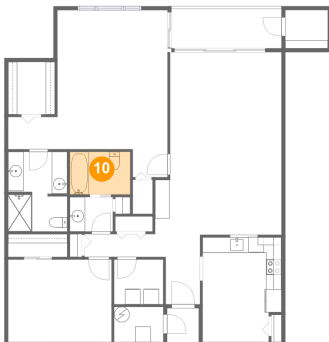

10 Floor 1 - Bath

Dimensions: 7'10" x 5'6"
Area: 43 sq. ft
Counted as Living Area:
Yes

Heated: Yes
Finished: Yes
Enclosed: Yes
Contiguous:
Yes
Permitted: Yes
Wet Space: Yes
Addition: No
Conversion: No