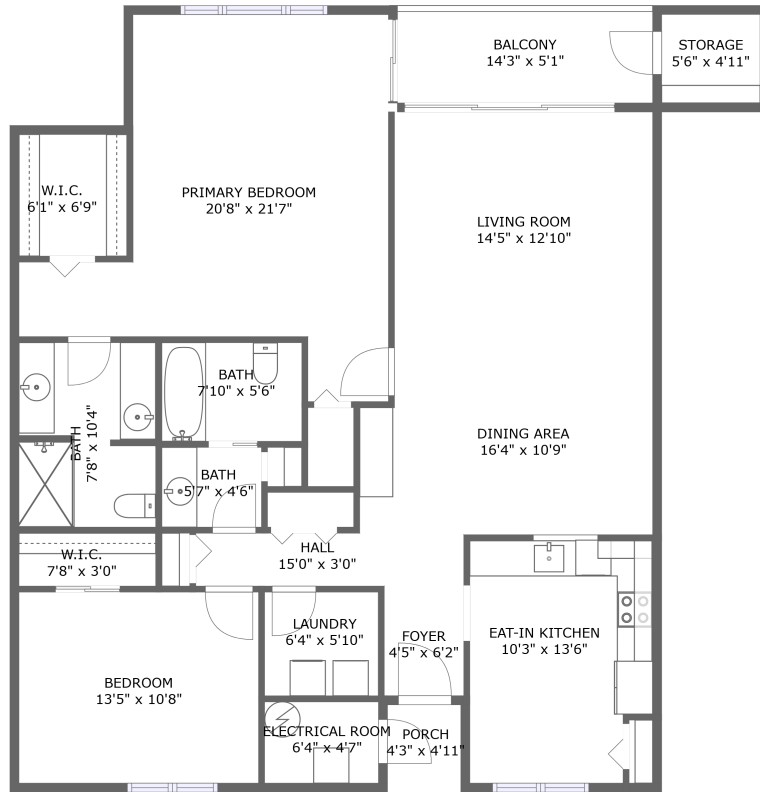

700 Starkey Road, East Bay Country Club, Largo, Pinellas County, Florida, United States, 33771,

FLOOR 1

Property Summary

0 garages

2 bedrooms

2 bathrooms

0 half baths

1 floors

1,345 Gross Living Area sqft

1,495 total sqft