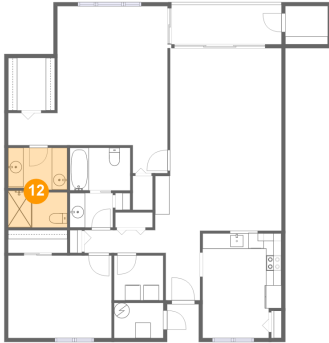

700 Starkey Road, East Bay Country Club, Largo, Pinellas County, Florida, United States, 33771,

12 Floor 1 - Bath

Dimensions: 7'8" x 10'4"
Area: 77 sq. ft
Counted as Living Area:
Yes

Heated: Yes
Finished: Yes
Enclosed: Yes
Contiguous:
Yes
Permitted: Yes
Wet Space: Yes
Addition: No
Conversion: No