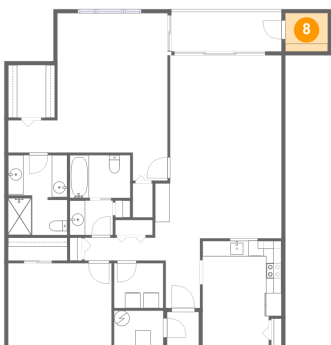

8 Floor 1 - Storage

Dimensions: 5'6" x 4'11"
Area: 27 sq. ft
Counted as Living Area: No

Heated: No
Finished: No
Enclosed: No
Contiguous: Yes
Permitted: Yes
Wet Space: No
Addition: No
Conversion: No