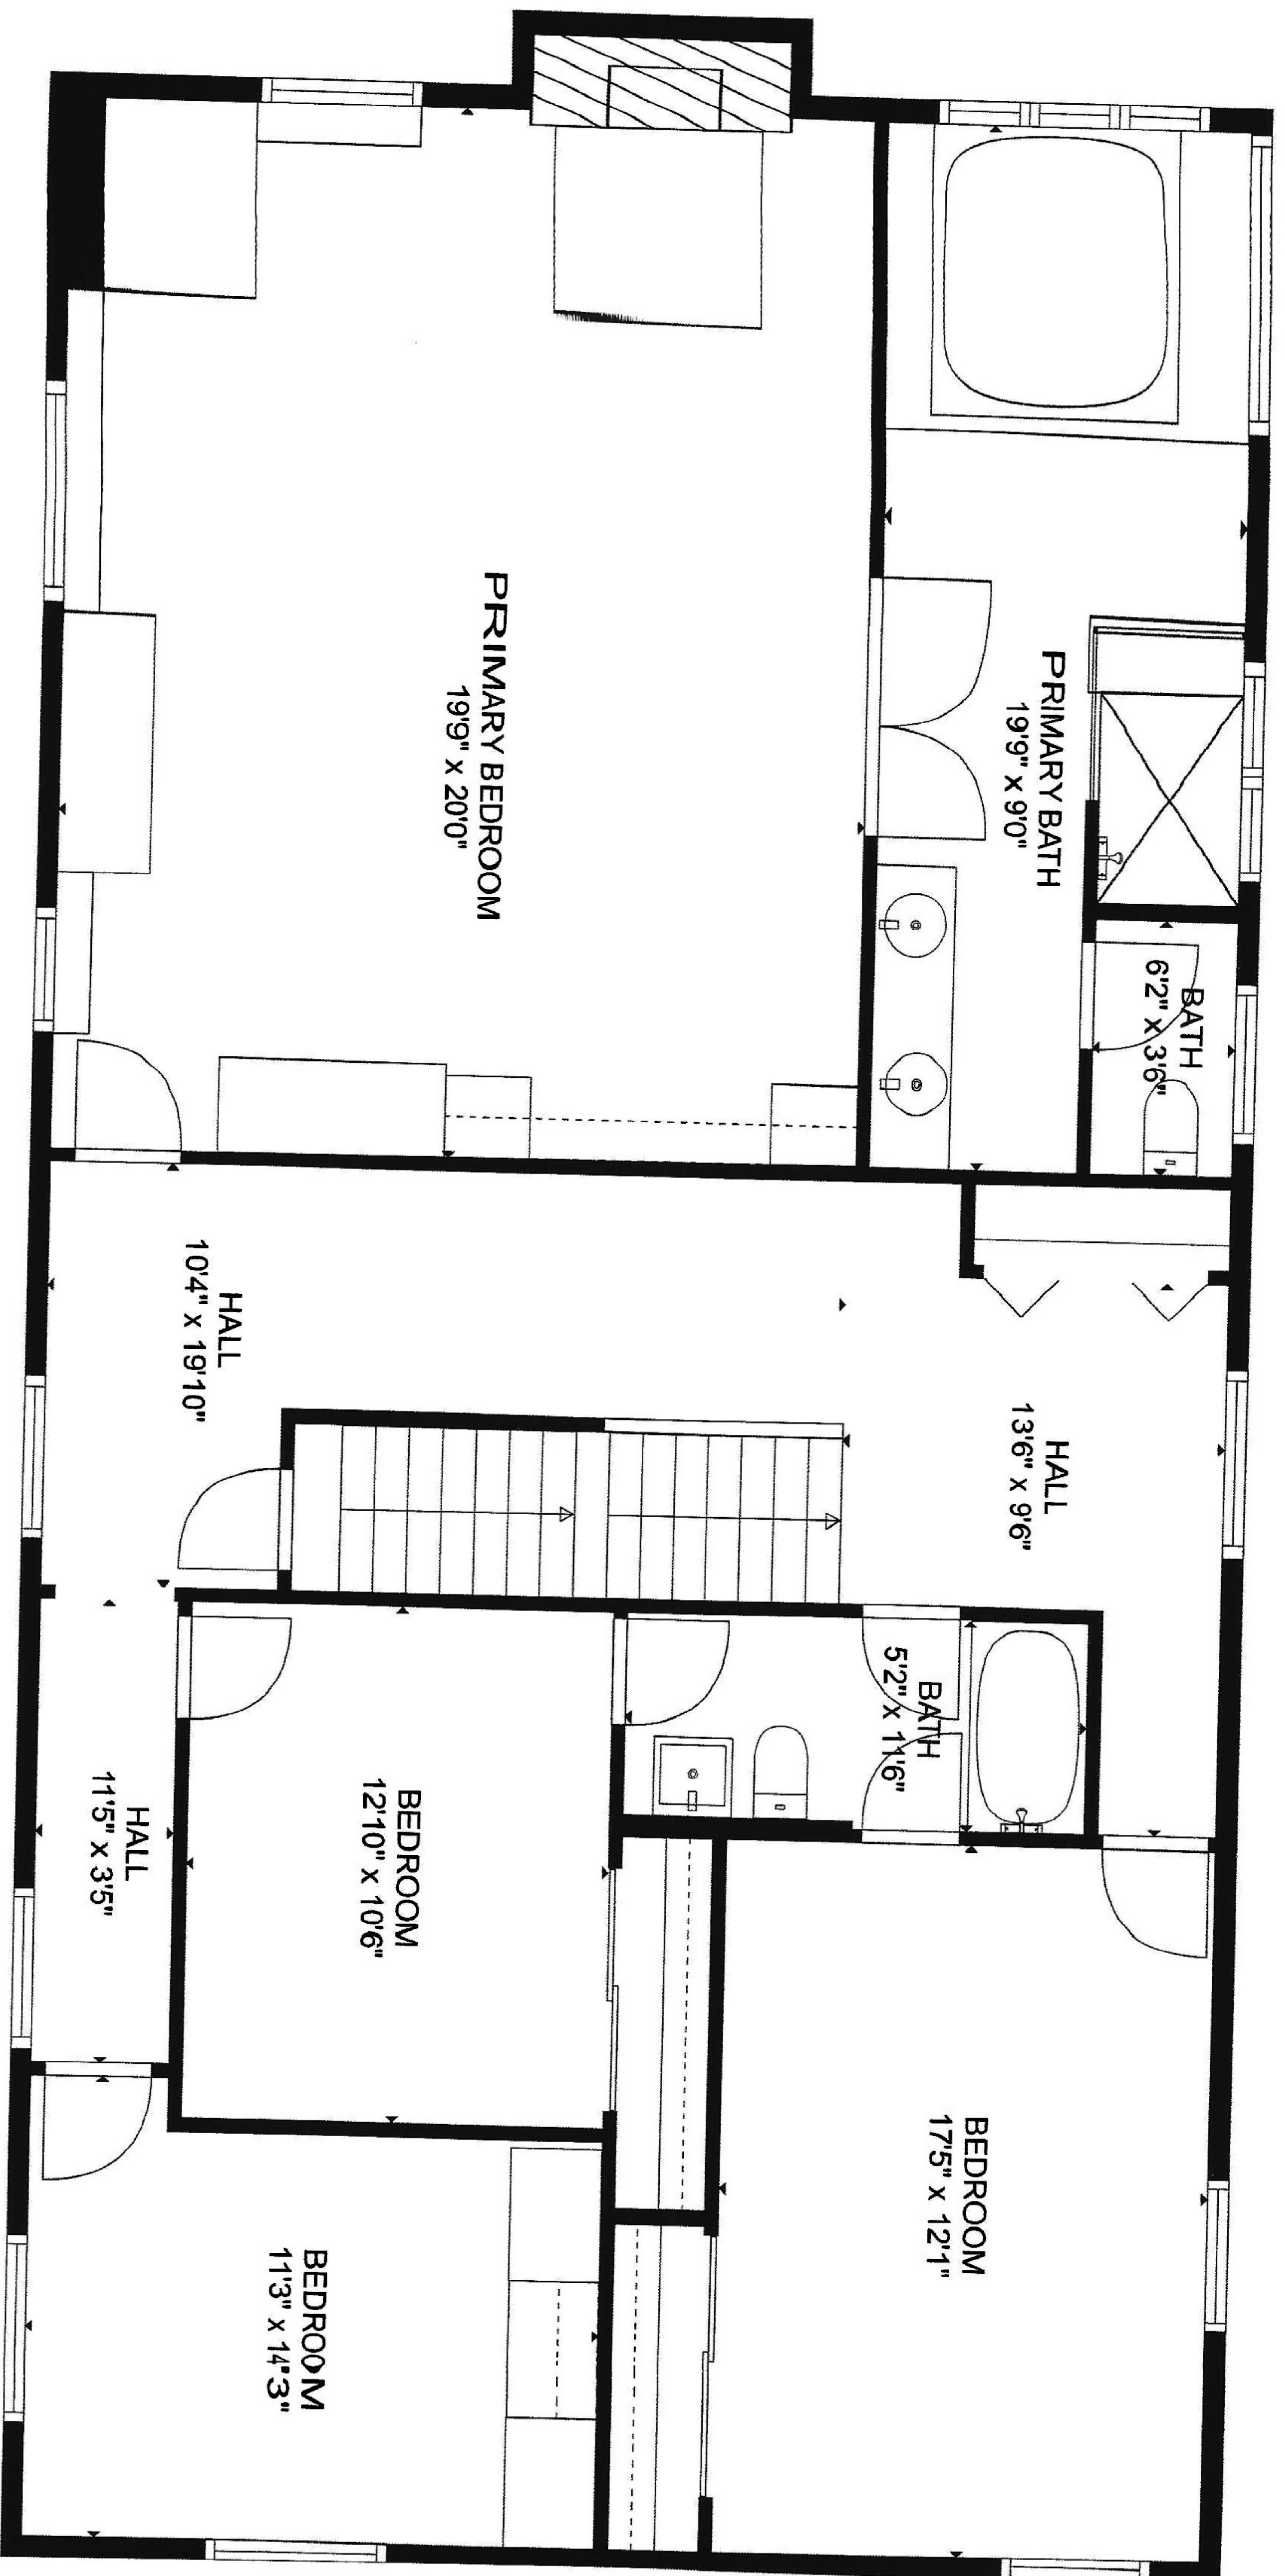

**GROSS INTERNAL AREA**

FLOOR 1: 2742 sq. ft, FLOOR 2: 3175 sq. ft

FLOOR 3: 774 sq. ft, FLOOR 4: 1583 sq. ft

EXCLUDED AREAS: , GARAGE: 713 sq. ft

DECK: 591 sq. ft

TOTAL: 8274 sq. ft

SIZES AND DIMENSIONS ARE APPROXIMATE, ACTUAL MAY VARY.

**B**

**GROSS INTERNAL AREA**

FLOOR 1: 2742 sq. ft., FLOOR 2: 3175 sq. ft.

FLOOR 3: 774 sq. ft., FLOOR 4: 1583 sq. ft.

EXCLUDED AREAS: , GARAGE: 713 sq. ft.

DECK: 591 sq. ft.

TOTAL: 8274 sq. ft.

SIZES AND DIMENSIONS ARE APPROXIMATE, ACTUAL MAY VARY.

**GROSS INTERNAL AREA**

FLOOR 1: 2742 sq. ft., FLOOR 2: 3175 sq. ft.

FLOOR 3: 774 sq. ft., FLOOR 4: 1583 sq. ft.

EXCLUDED AREAS: , GARAGE: 713 sq. ft.

DECK: 591 sq. ft.

TOTAL: 8274 sq. ft.

SIZES AND DIMENSIONS ARE APPROXIMATE, ACTUAL MAY VARY.

GROSS INTERNAL AREA

FLOOR 1: 2742 sq. ft. FLOOR 2: 3175 sq. ft.

FLOOR 3: 774 sq. ft. FLOOR 4: 1583 sq. ft.

EXCLUDED AREAS: GARAGE: 713 sq. ft.

DECK: 591 sq. ft.

TOTAL: 8274 sq. ft.

SIZES AND DIMENSIONS ARE APPROXIMATE, ACTUAL MAY VARY.