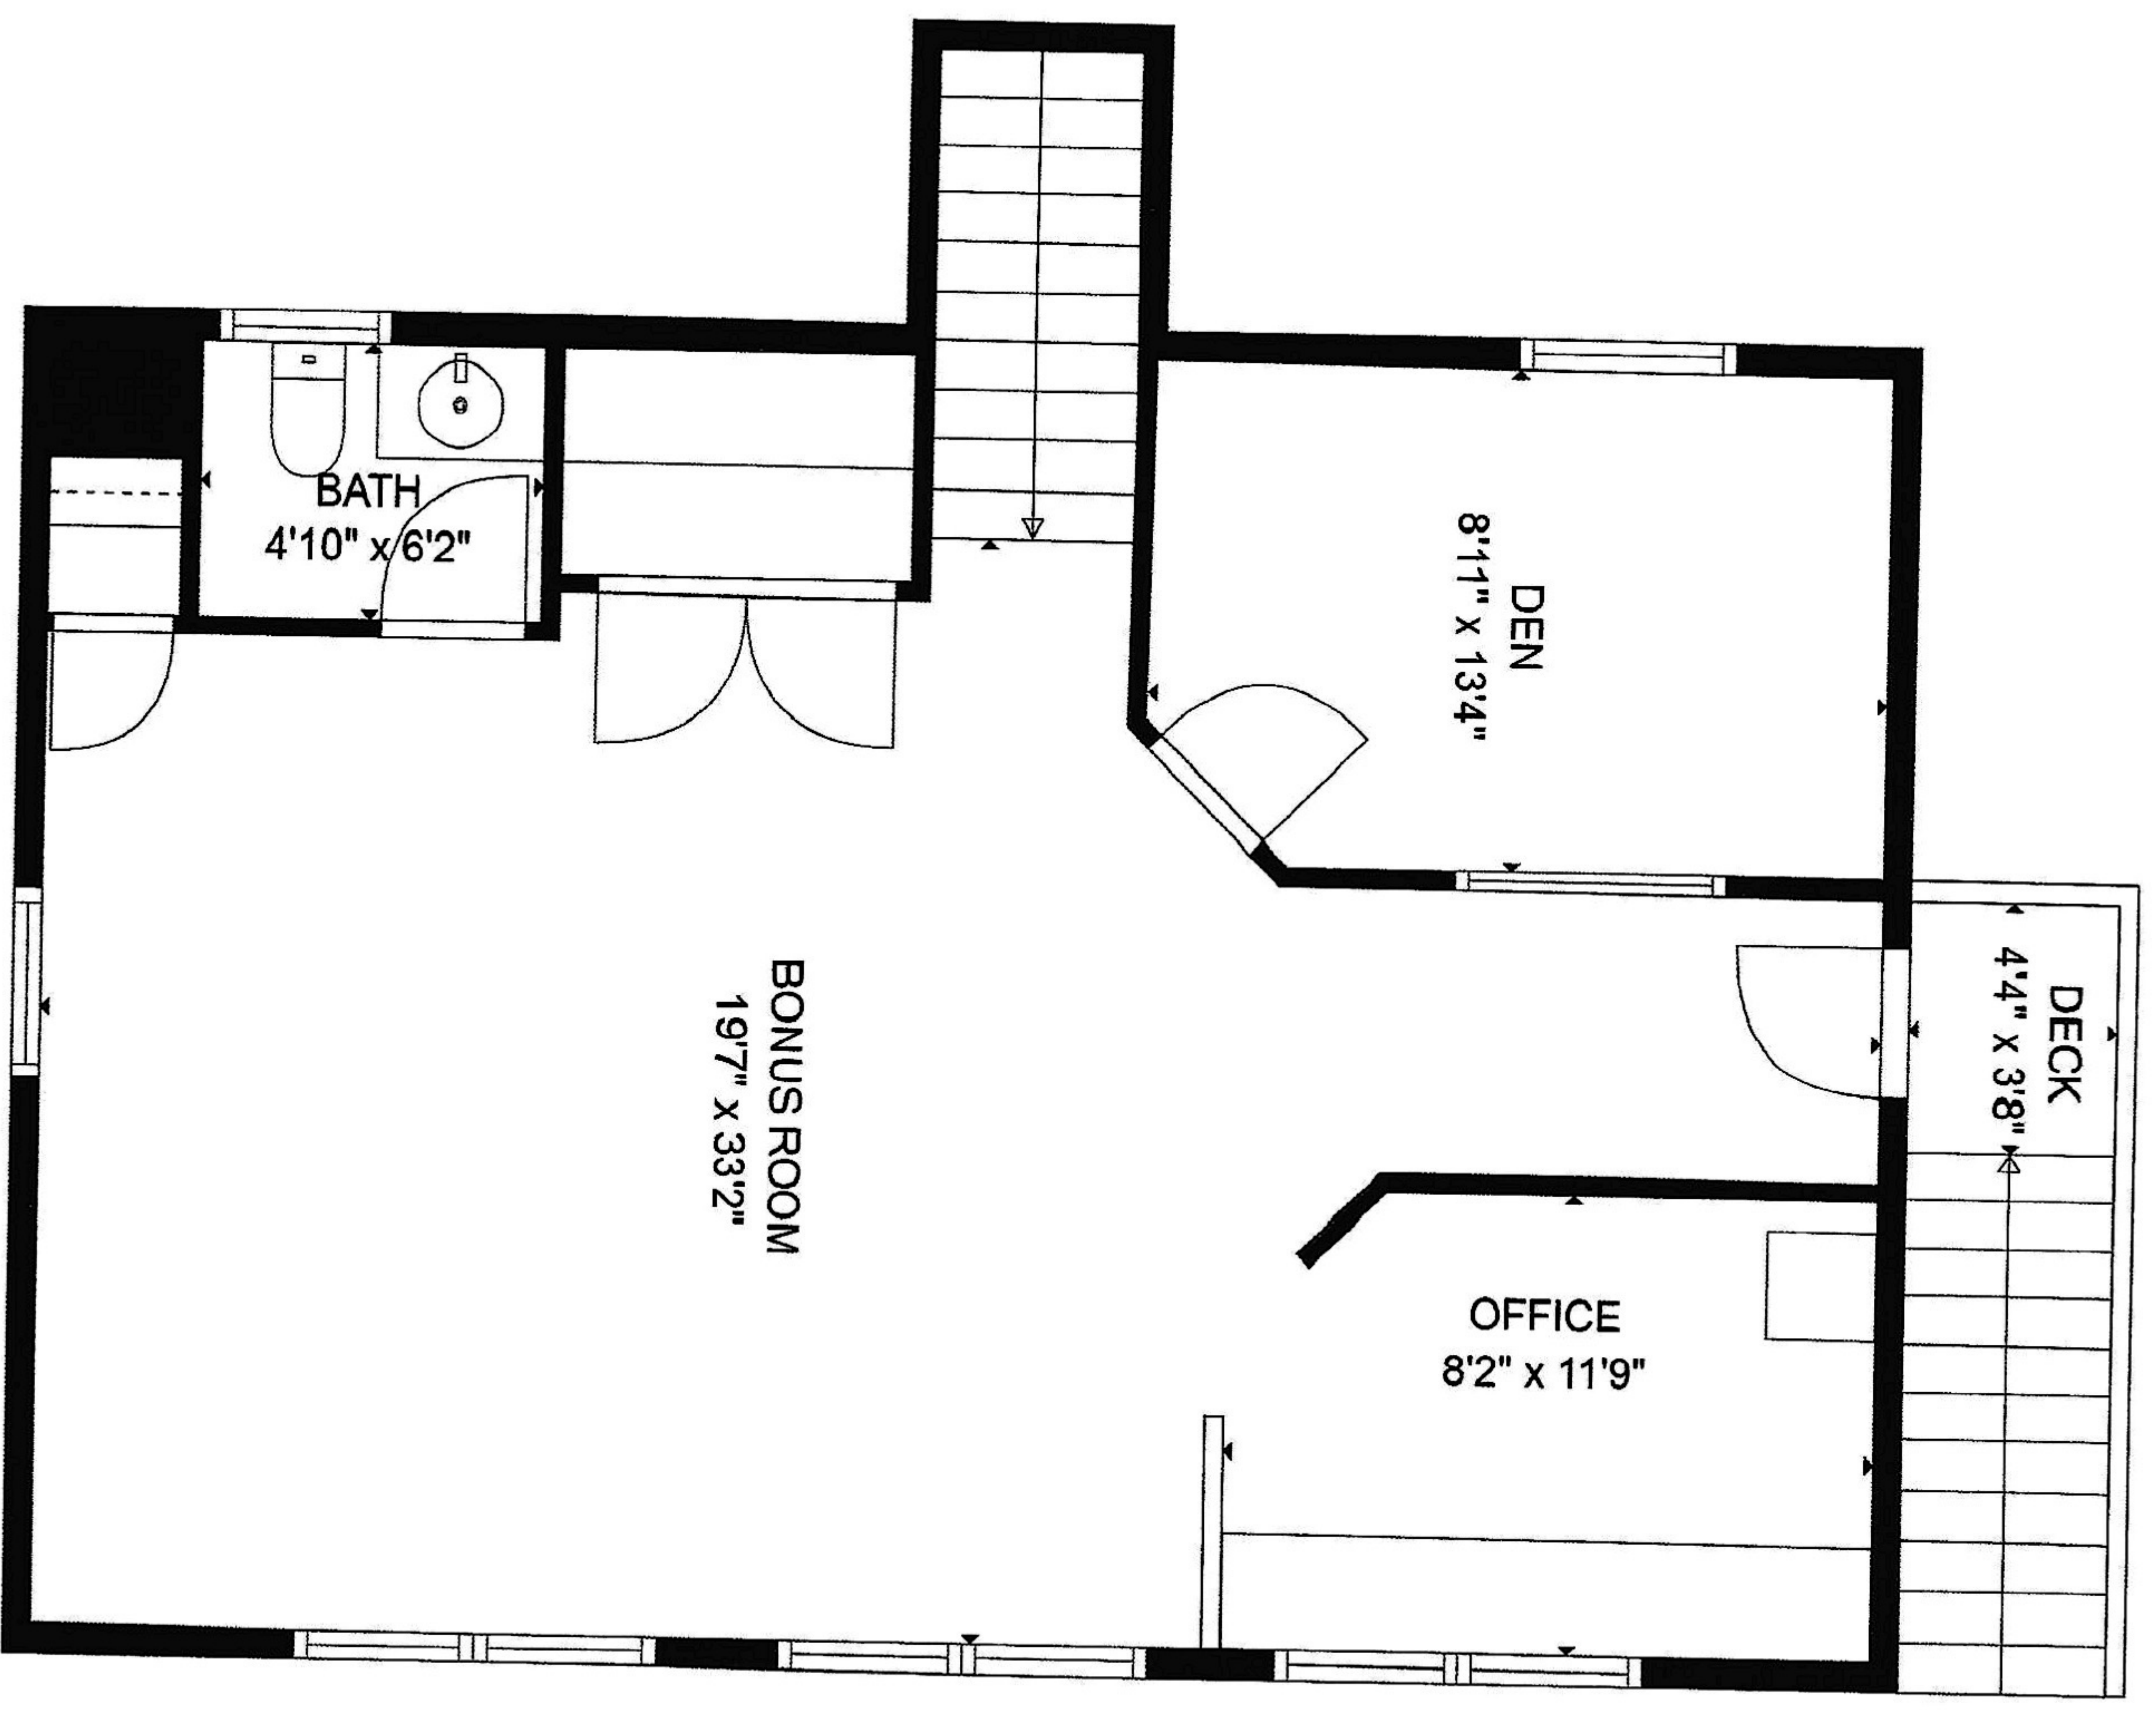

**GROSS INTERNAL AREA**

FLOOR 1: 2742 sq. ft, FLOOR 2: 3175 sq. ft

FLOOR 3: 774 sq. ft, FLOOR 4: 1583 sq. ft

EXCLUDED AREAS: , GARAGE: 713 sq. ft

DECK: 591 sq. ft

TOTAL: 8274 sq. ft

SIZES AND DIMENSIONS ARE APPROXIMATE, ACTUAL MAY VARY.

**B**

**GROSS INTERNAL AREA**

FLOOR 1: 2742 sq. ft., FLOOR 2: 3175 sq. ft.

FLOOR 3: 774 sq. ft., FLOOR 4: 1583 sq. ft.

EXCLUDED AREAS: , GARAGE: 713 sq. ft.

DECK: 591 sq. ft.

TOTAL: 8274 sq. ft.

SIZES AND DIMENSIONS ARE APPROXIMATE, ACTUAL MAY VARY.

**GROSS INTERNAL AREA**

FLOOR 1: 2742 sq. ft., FLOOR 2: 3175 sq. ft.

FLOOR 3: 774 sq. ft., FLOOR 4: 1583 sq. ft.

EXCLUDED AREAS: , GARAGE: 713 sq. ft.

DECK: 591 sq. ft.

TOTAL: 8274 sq. ft.

SIZES AND DIMENSIONS ARE APPROXIMATE, ACTUAL MAY VARY.

GROSS INTERNAL AREA

FLOOR 1: 2742 sq. ft. FLOOR 2: 3175 sq. ft.

FLOOR 3: 774 sq. ft. FLOOR 4: 1583 sq. ft.

EXCLUDED AREAS: GARAGE: 713 sq. ft.

DECK: 591 sq. ft.

TOTAL: 8274 sq. ft.

SIZES AND DIMENSIONS ARE APPROXIMATE, ACTUAL MAY VARY.